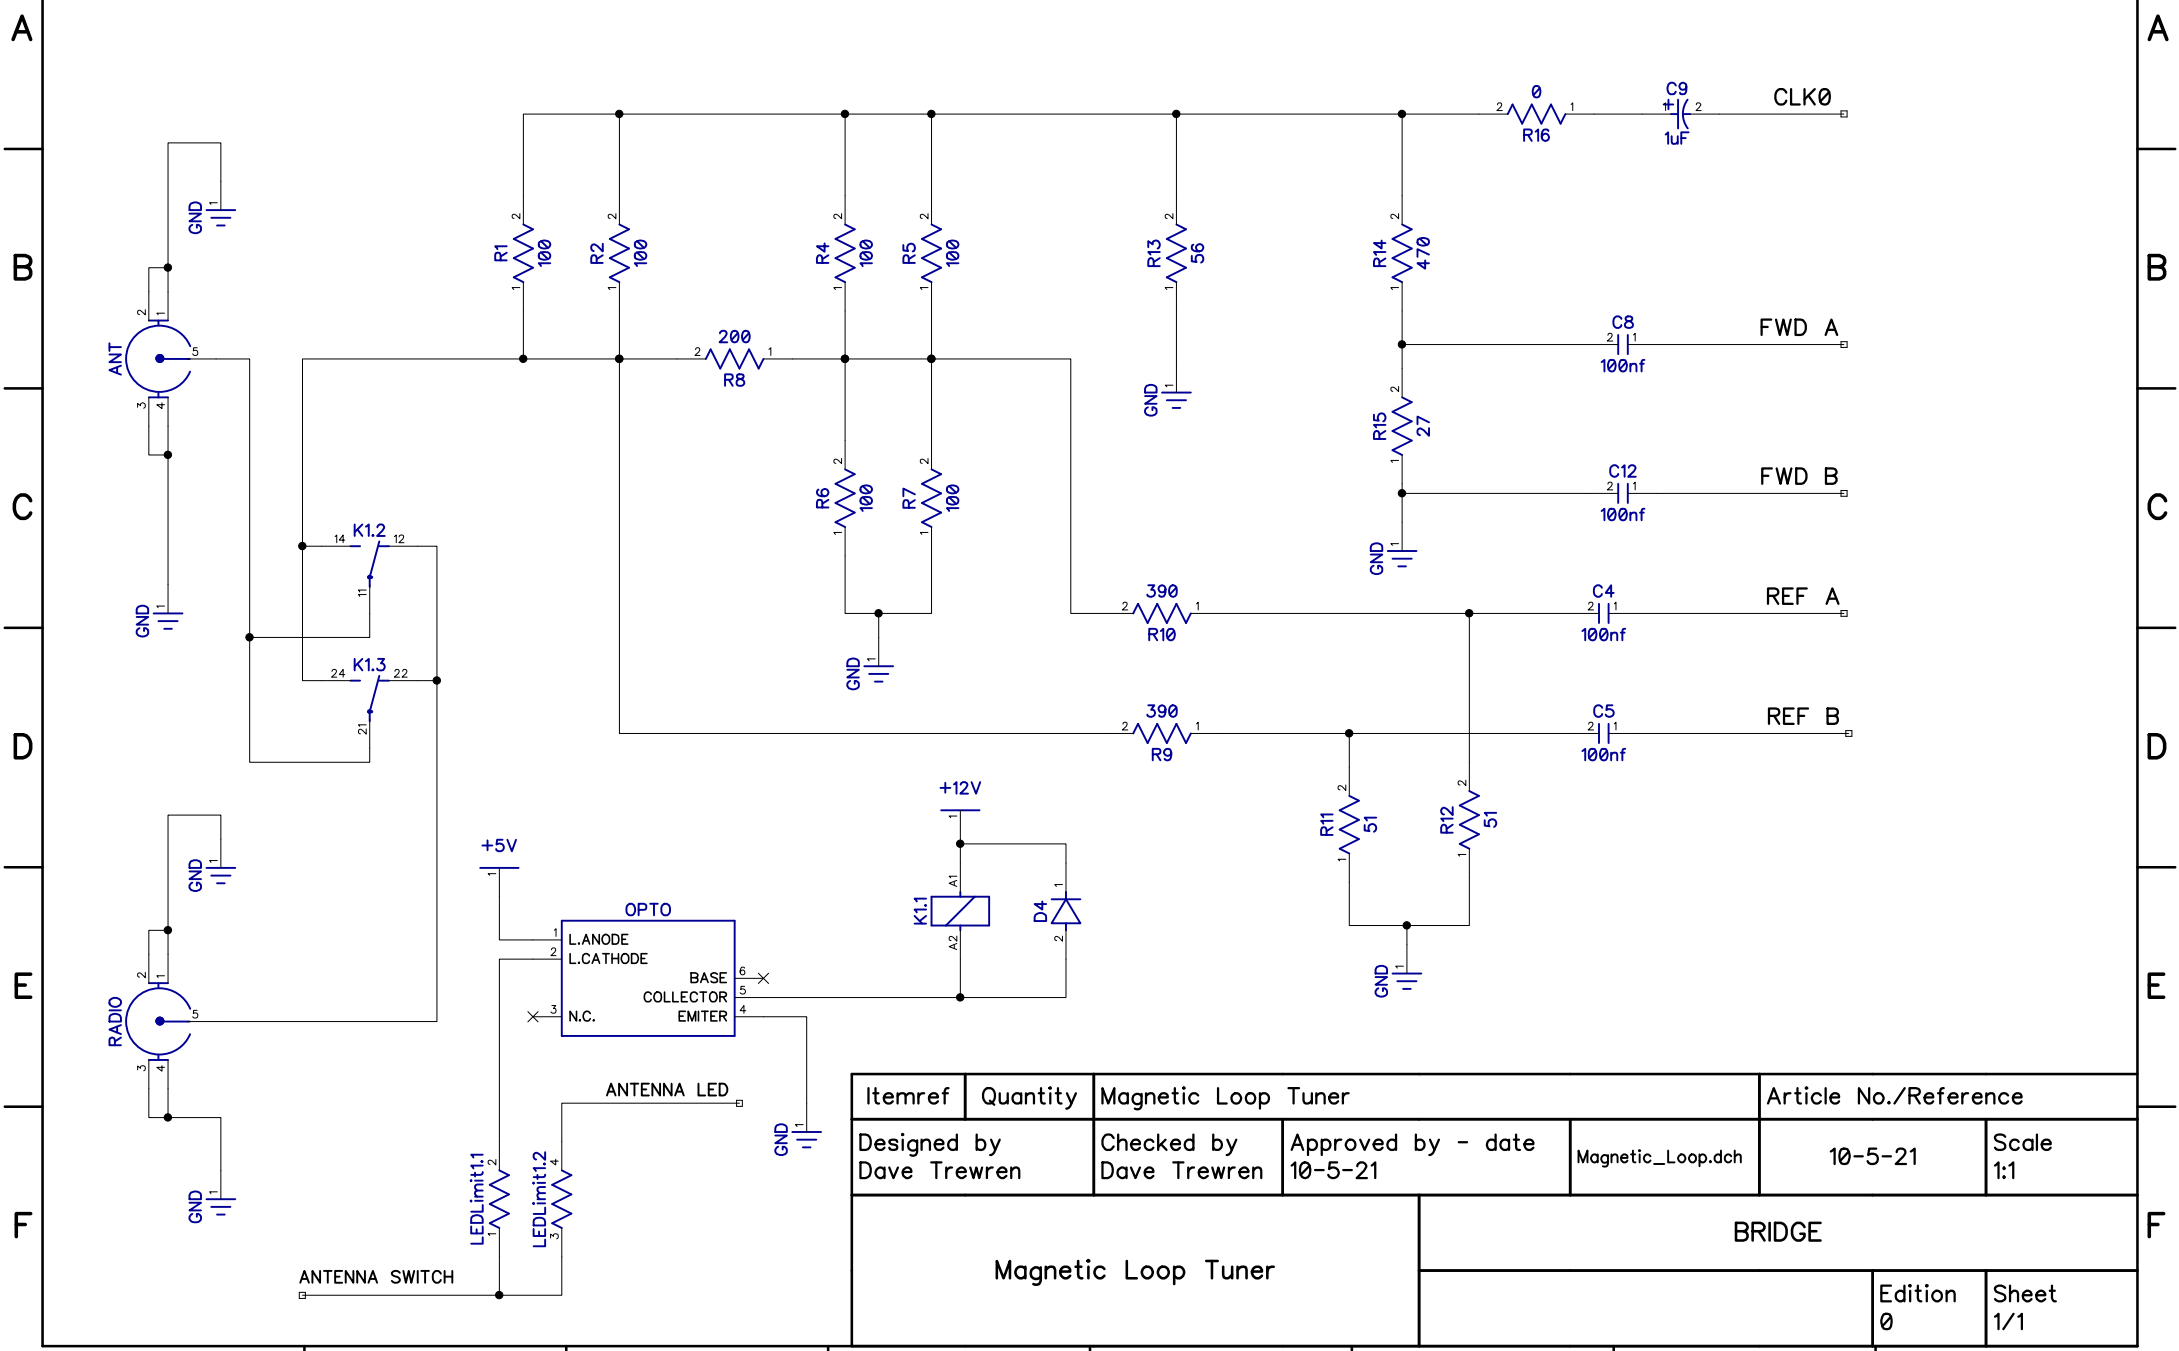

RevNo	Revision note	Date	Signature	Checked
-------	---------------	------	-----------	---------

A  
B  
C  
D  
E  
F

Itemref	Quantity	Magnetic Loop Tuner		Article No./Reference	
Designed by Dave Trewren	Checked by Dave Trewren	Approved by - date 10-5-21	Magnetic_Loop.dch	10-5-21	Scale 1:1
Magnetic Loop Tuner			MOTOR CONTROL		