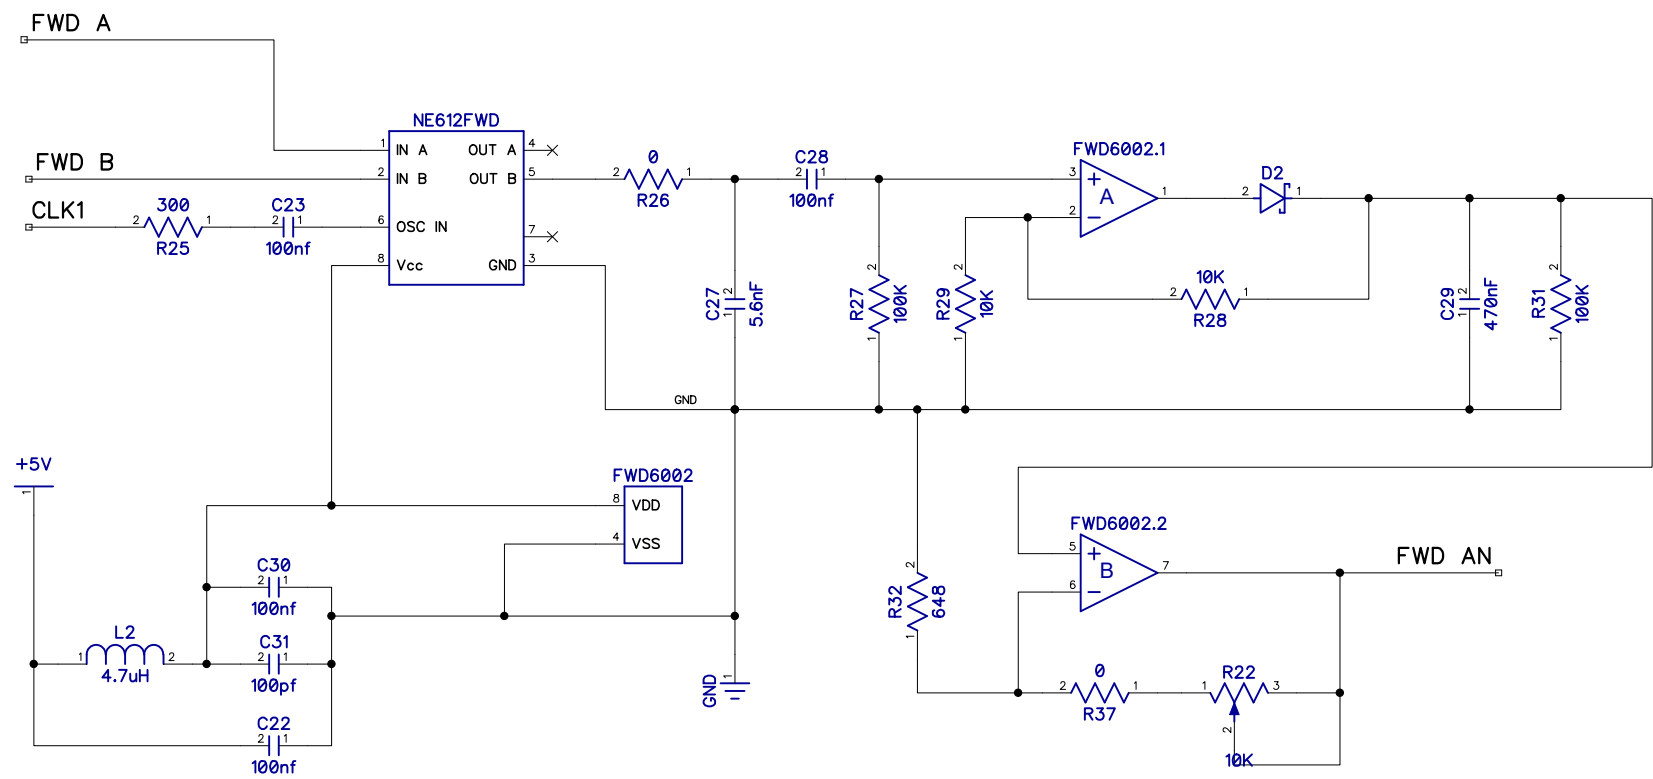

RevNo	Revision note	Date	Signature	Checked
-------	---------------	------	-----------	---------

A

B

C

D

E

F

Itemref	Quantity	Magnetic Loop Tuner			Article No./Reference	
Designed by Dave Trewren	Checked by Dave Trewren	Approved by - date 10-5-21	Magnetic_Loop.dch	10-5-21	Scale 1:1	
Magnetic Loop Tuner			FWD DETECTOR			
			Edition 0		Sheet 1/1	