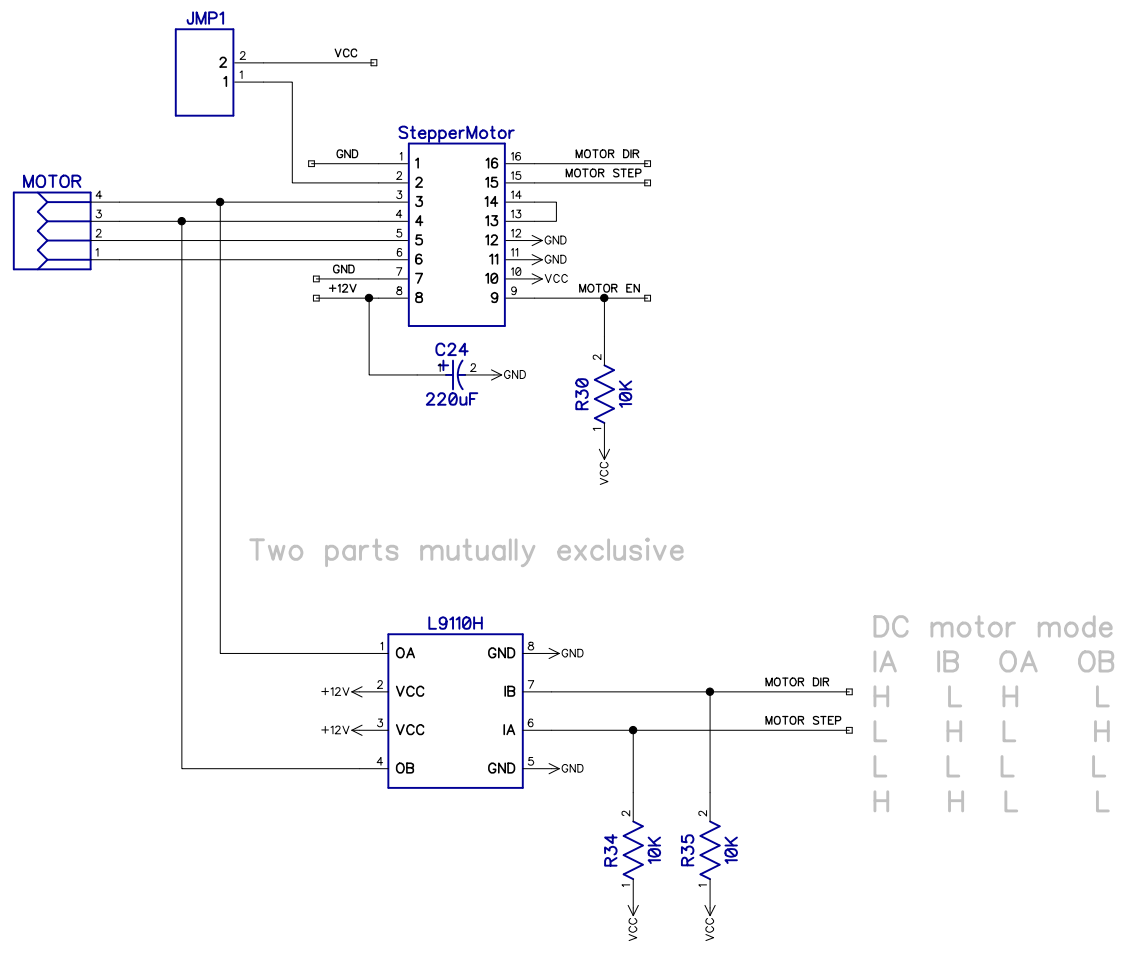

RevNo	Revision note	Date	Signature	Checked

A
B
C
D
E
F

Itemref	Quantity	Magnetic Loop Tuner		Article No./Reference			
Designed by Dave Trewren	Checked by Dave Trewren	Approved by - date 10-5-21	Magnetic_Loop.dch	10-5-21	Scale 1:1		
Magnetic Loop Tuner			MOTOR CONTROL				
						Edition 0	Sheet 1/1