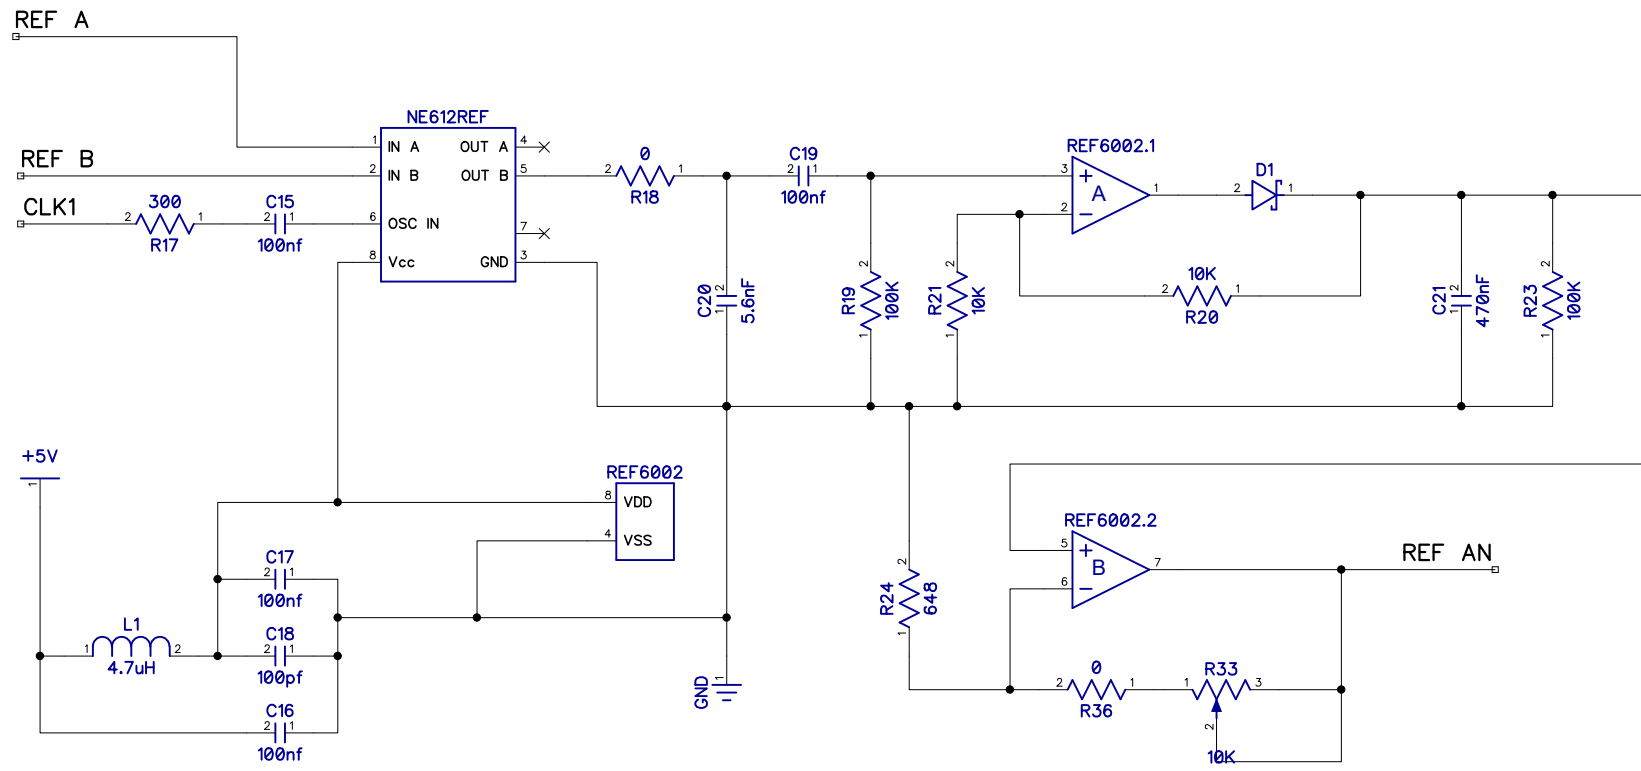

B

C

D

E

F

Itemref	Quantity	Magnetic Loop Tuner			Article No./Reference	
Designed by Dave Trewren	Checked by Dave Trewren	Approved by - date 10-5-21	Magnetic_Loop.dch	10-5-21	Scale 1:1	
Magnetic Loop Tuner			REF DETECTOR			
			Edition 0	Sheet 1/1		