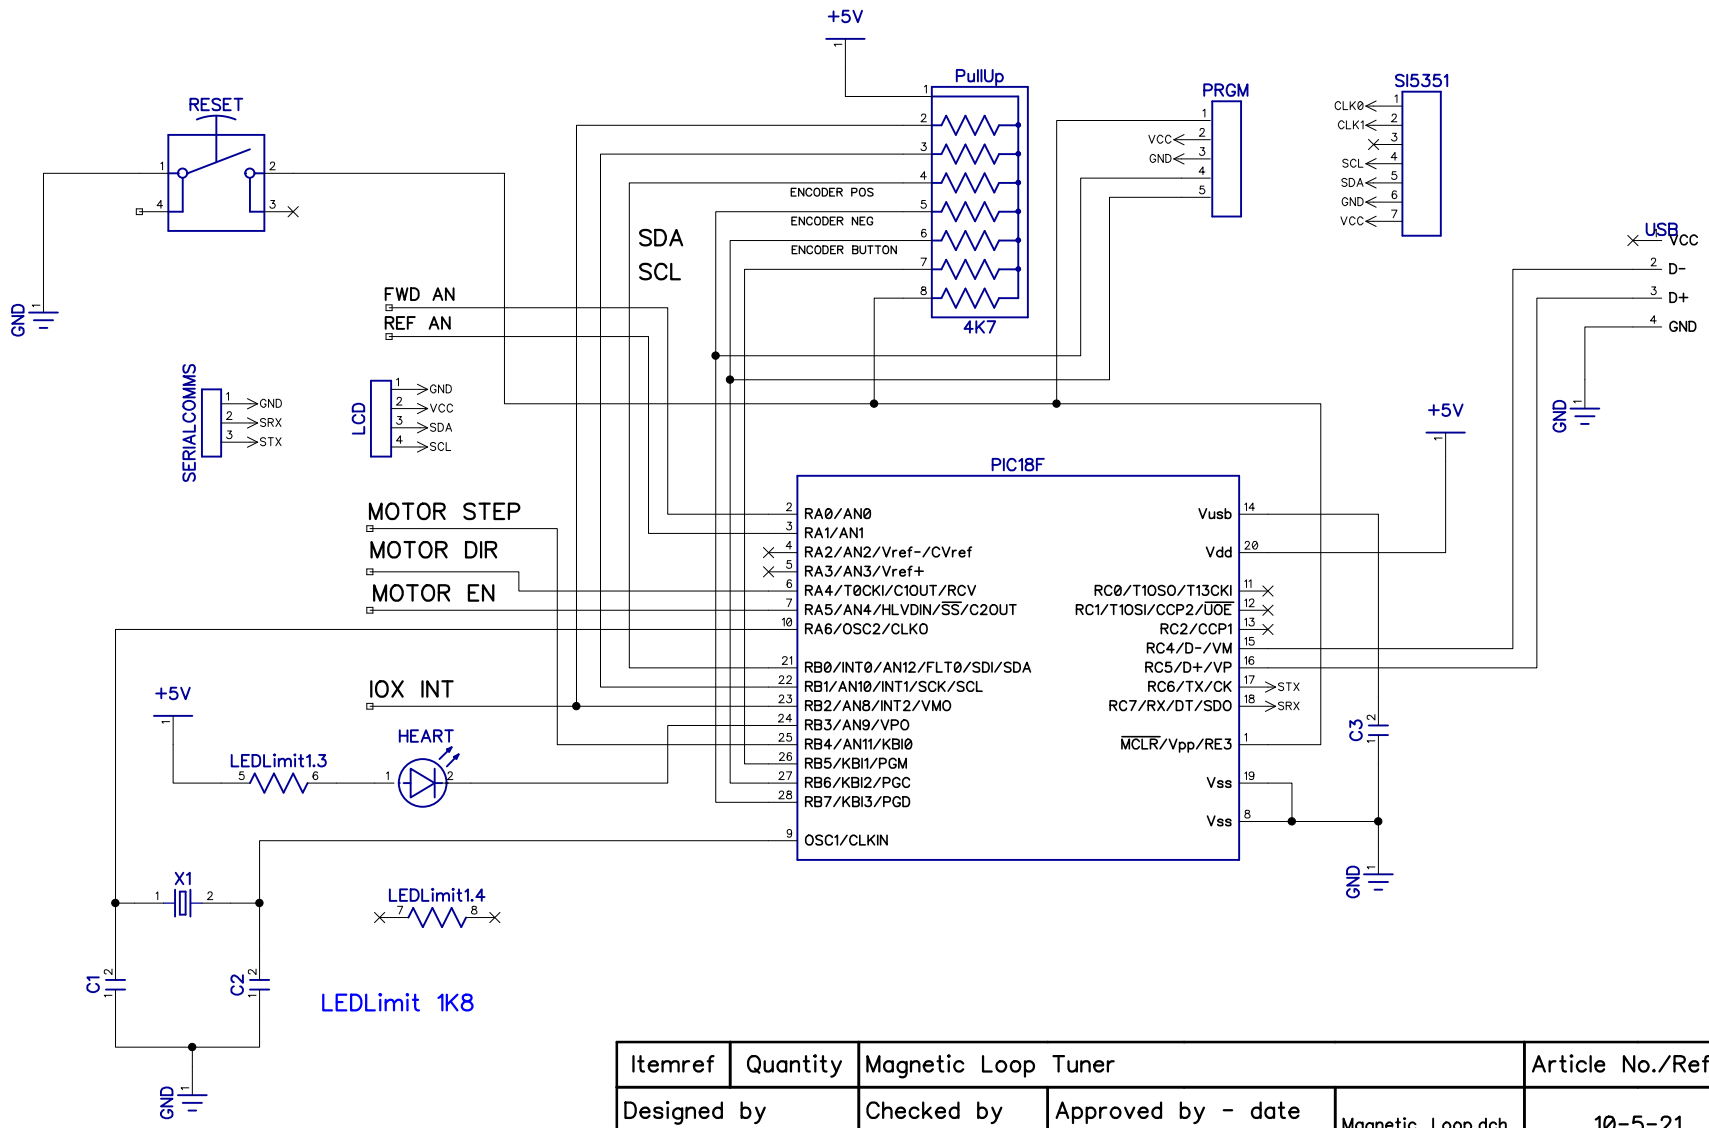

RevNo	Revision note	Date	Signature	Checked
-------	---------------	------	-----------	---------

A  
B  
C  
D  
E  
F

A  
B  
C  
D  
E  
F

Itemref	Quantity	Magnetic Loop Tuner			Article No./Reference	
Designed by Dave Trewren	Checked by Dave Trewren	Approved by - date 10-5-21		Magnetic_Loop.dch	10-5-21	Scale 1:1
Magnetic Loop Tuner				PIC CTRL		
				Edition 0	Sheet 1/1	