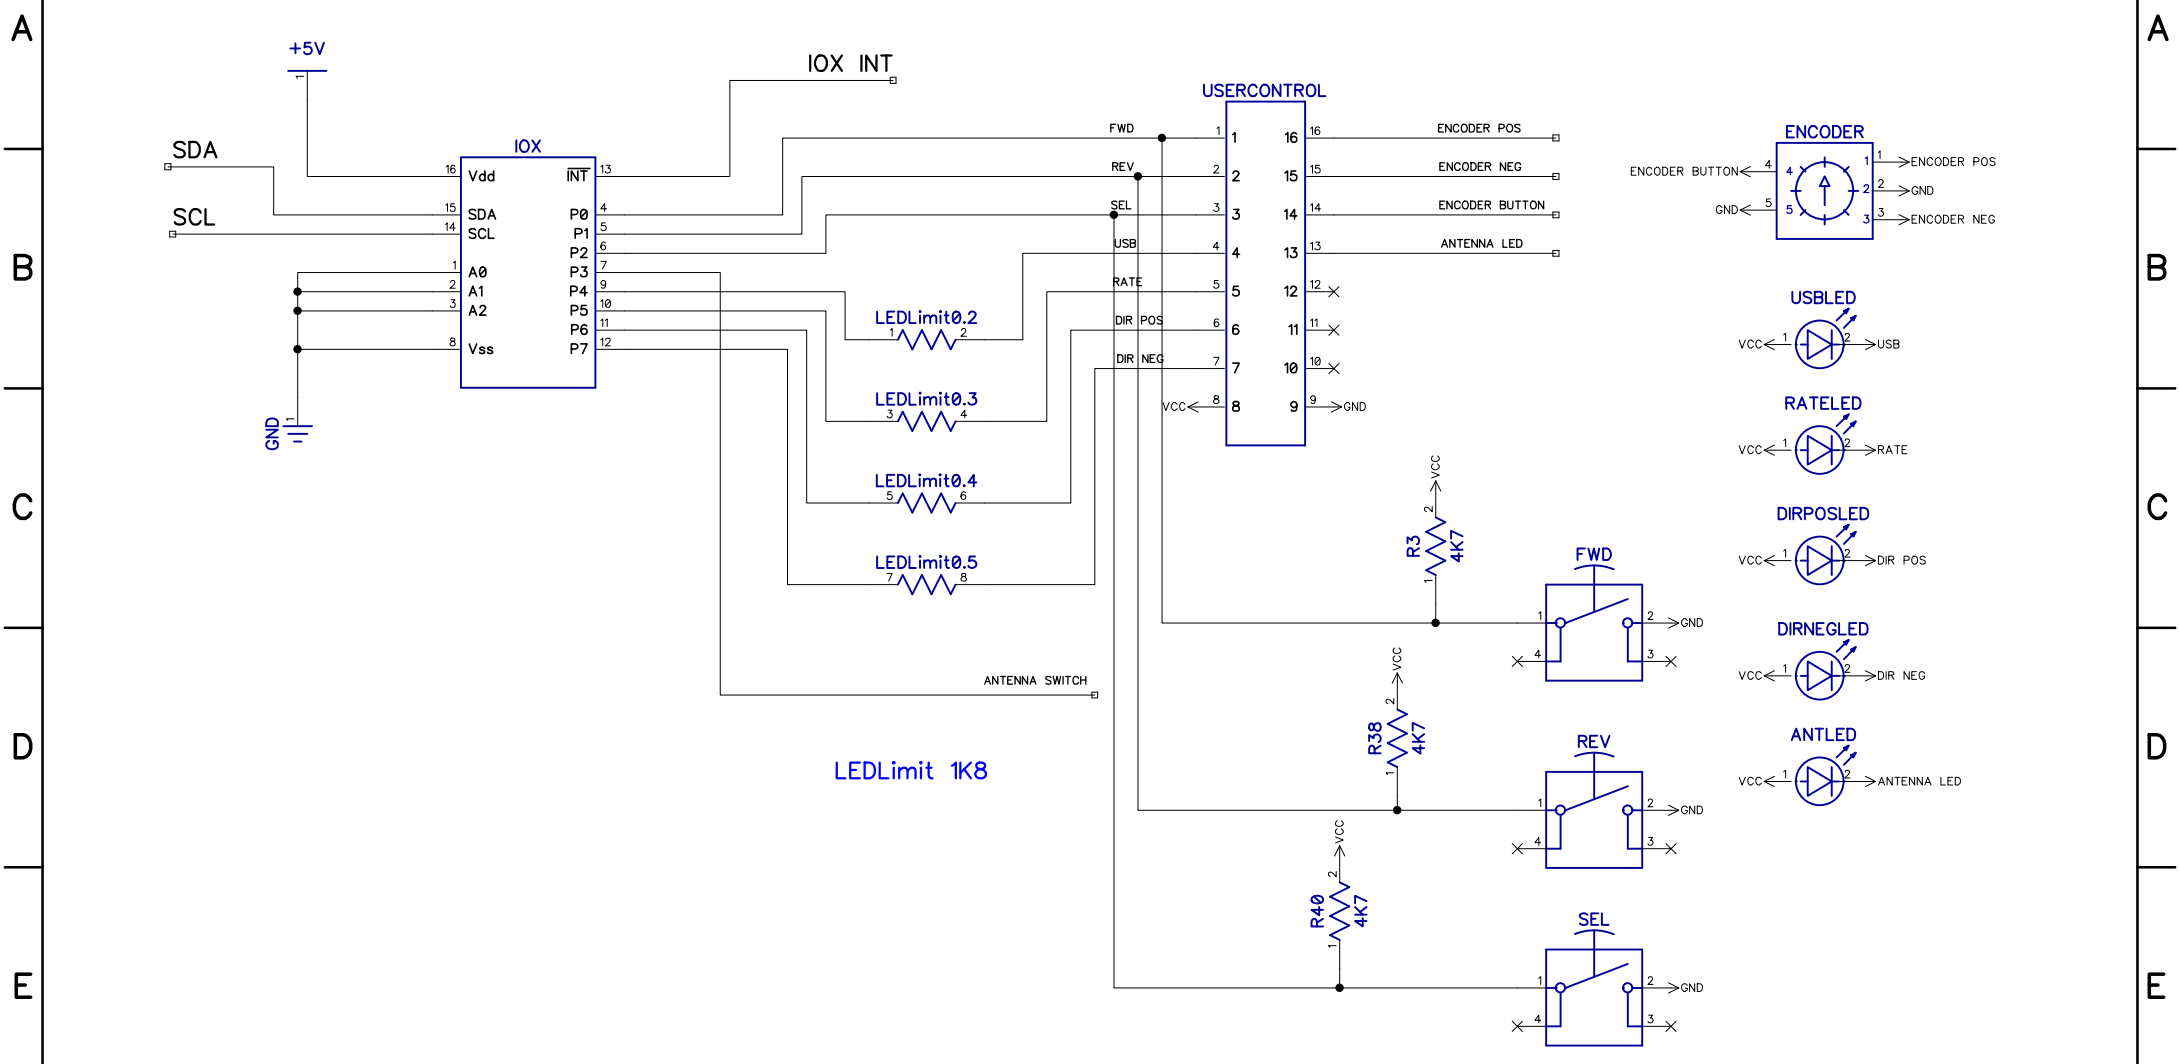

Itemref	Quantity	Magnetic Loop Tuner			Article No./Reference	
Designed by Dave Trewren	Checked by Dave Trewren	Approved by - date 10-5-21	Magnetic_Loop.dch	10-5-21	Scale 1:1	
Magnetic Loop Tuner				IOX		
				Edition 0	Sheet 1/1