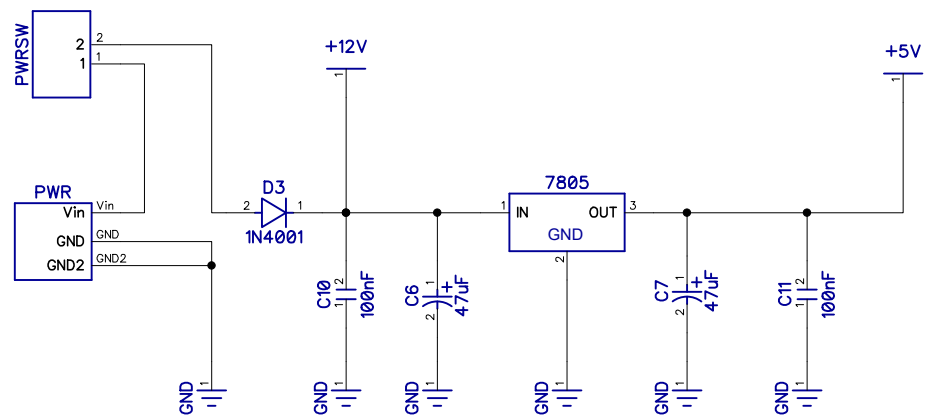

1   2   3   4   5   6   7   8

RevNo	Revision note	Date	Signature	Checked

A
B
C
D
E
F

A
B
C
D
E
F

Itemref	Quantity	Magnetic Loop Tuner			Article No./Reference			
Designed by Dave Trewren	Checked by Dave Trewren	Approved by - date 10-5-21	Magnetic_Loop.dch	10-5-21	Scale 1:1			
Magnetic Loop Tuner			PSU					
						Edition 0	Sheet 1/1	

1   2   3   4   5   6   7   8