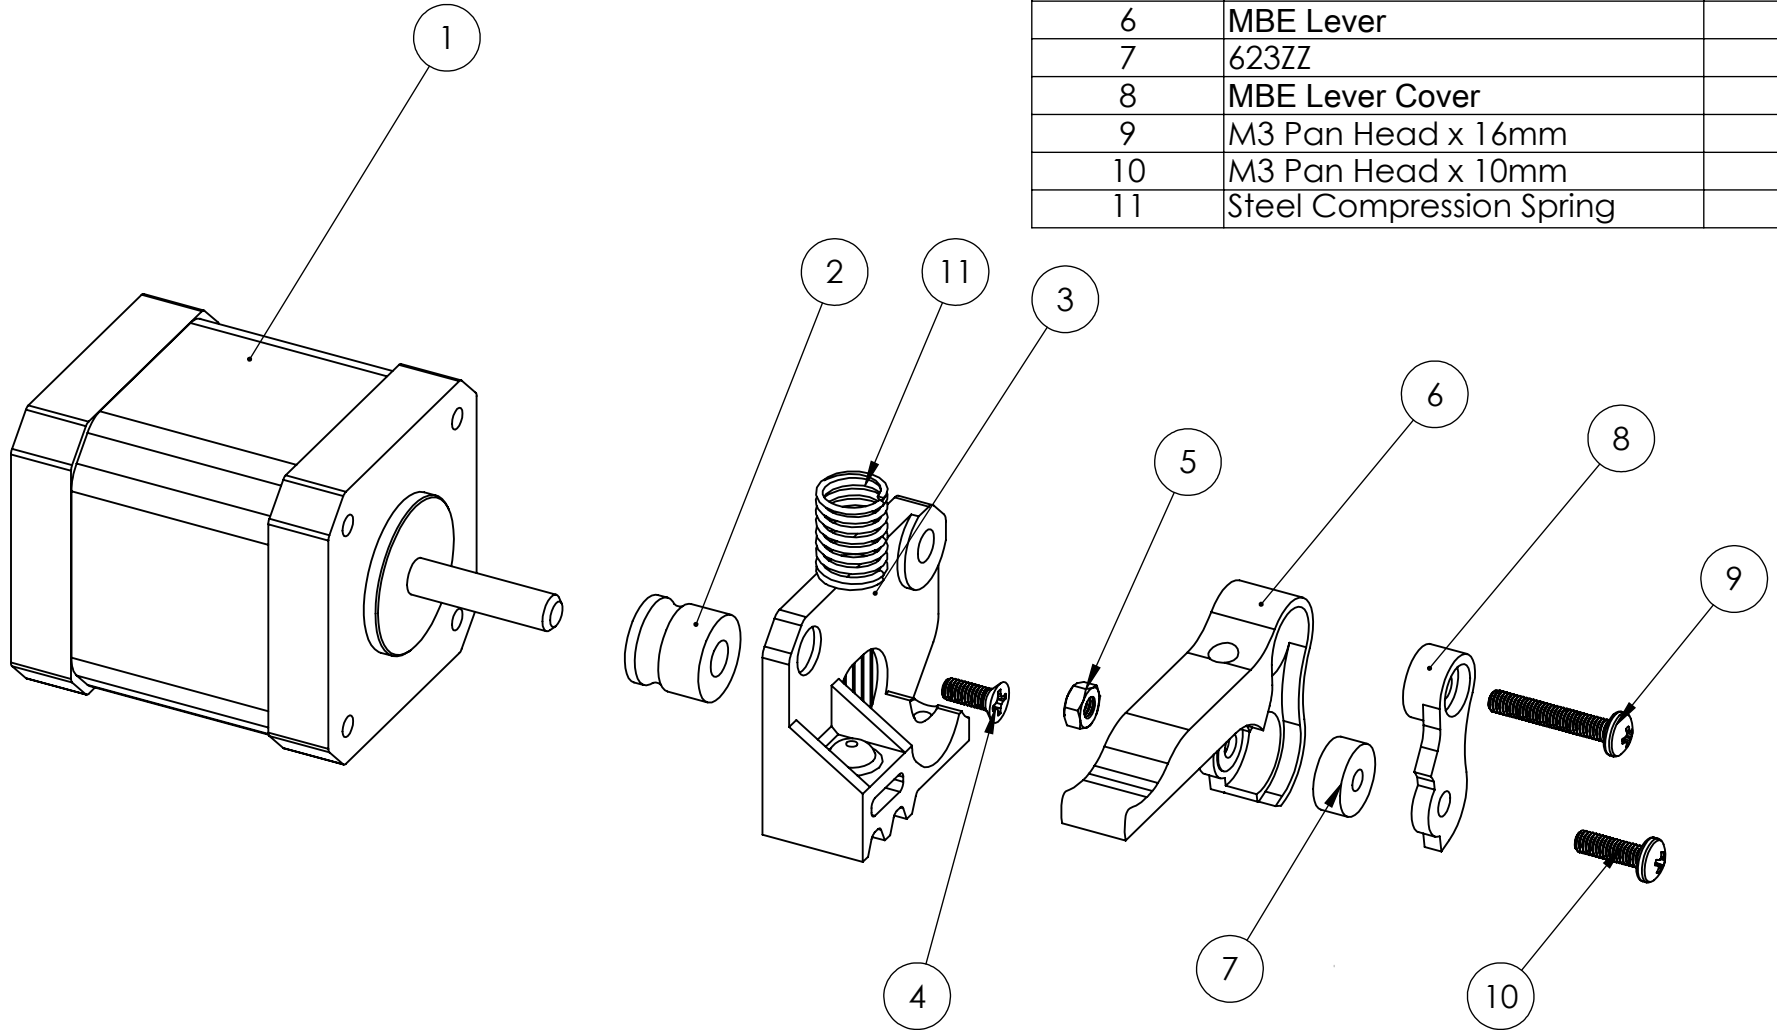

ITEM NO.	PART NUMBER	QTY.
1	NEMA17 Stepper Motor	1
2	MK7	1
3	MBE Base	1
4	M3 Flat Head x 4mm	1
5	M3 Hex Nut	1
6	MBE Lever	1
7	623ZZ	1
8	MBE Lever Cover	1
9	M3 Pan Head x 16mm	1
10	M3 Pan Head x 10mm	1
11	Steel Compression Spring	1

COMMENTS:	SIZE	TITLE:	REV
	A	MBE	
	SCALE: 1:2		SHEET 1 OF 1