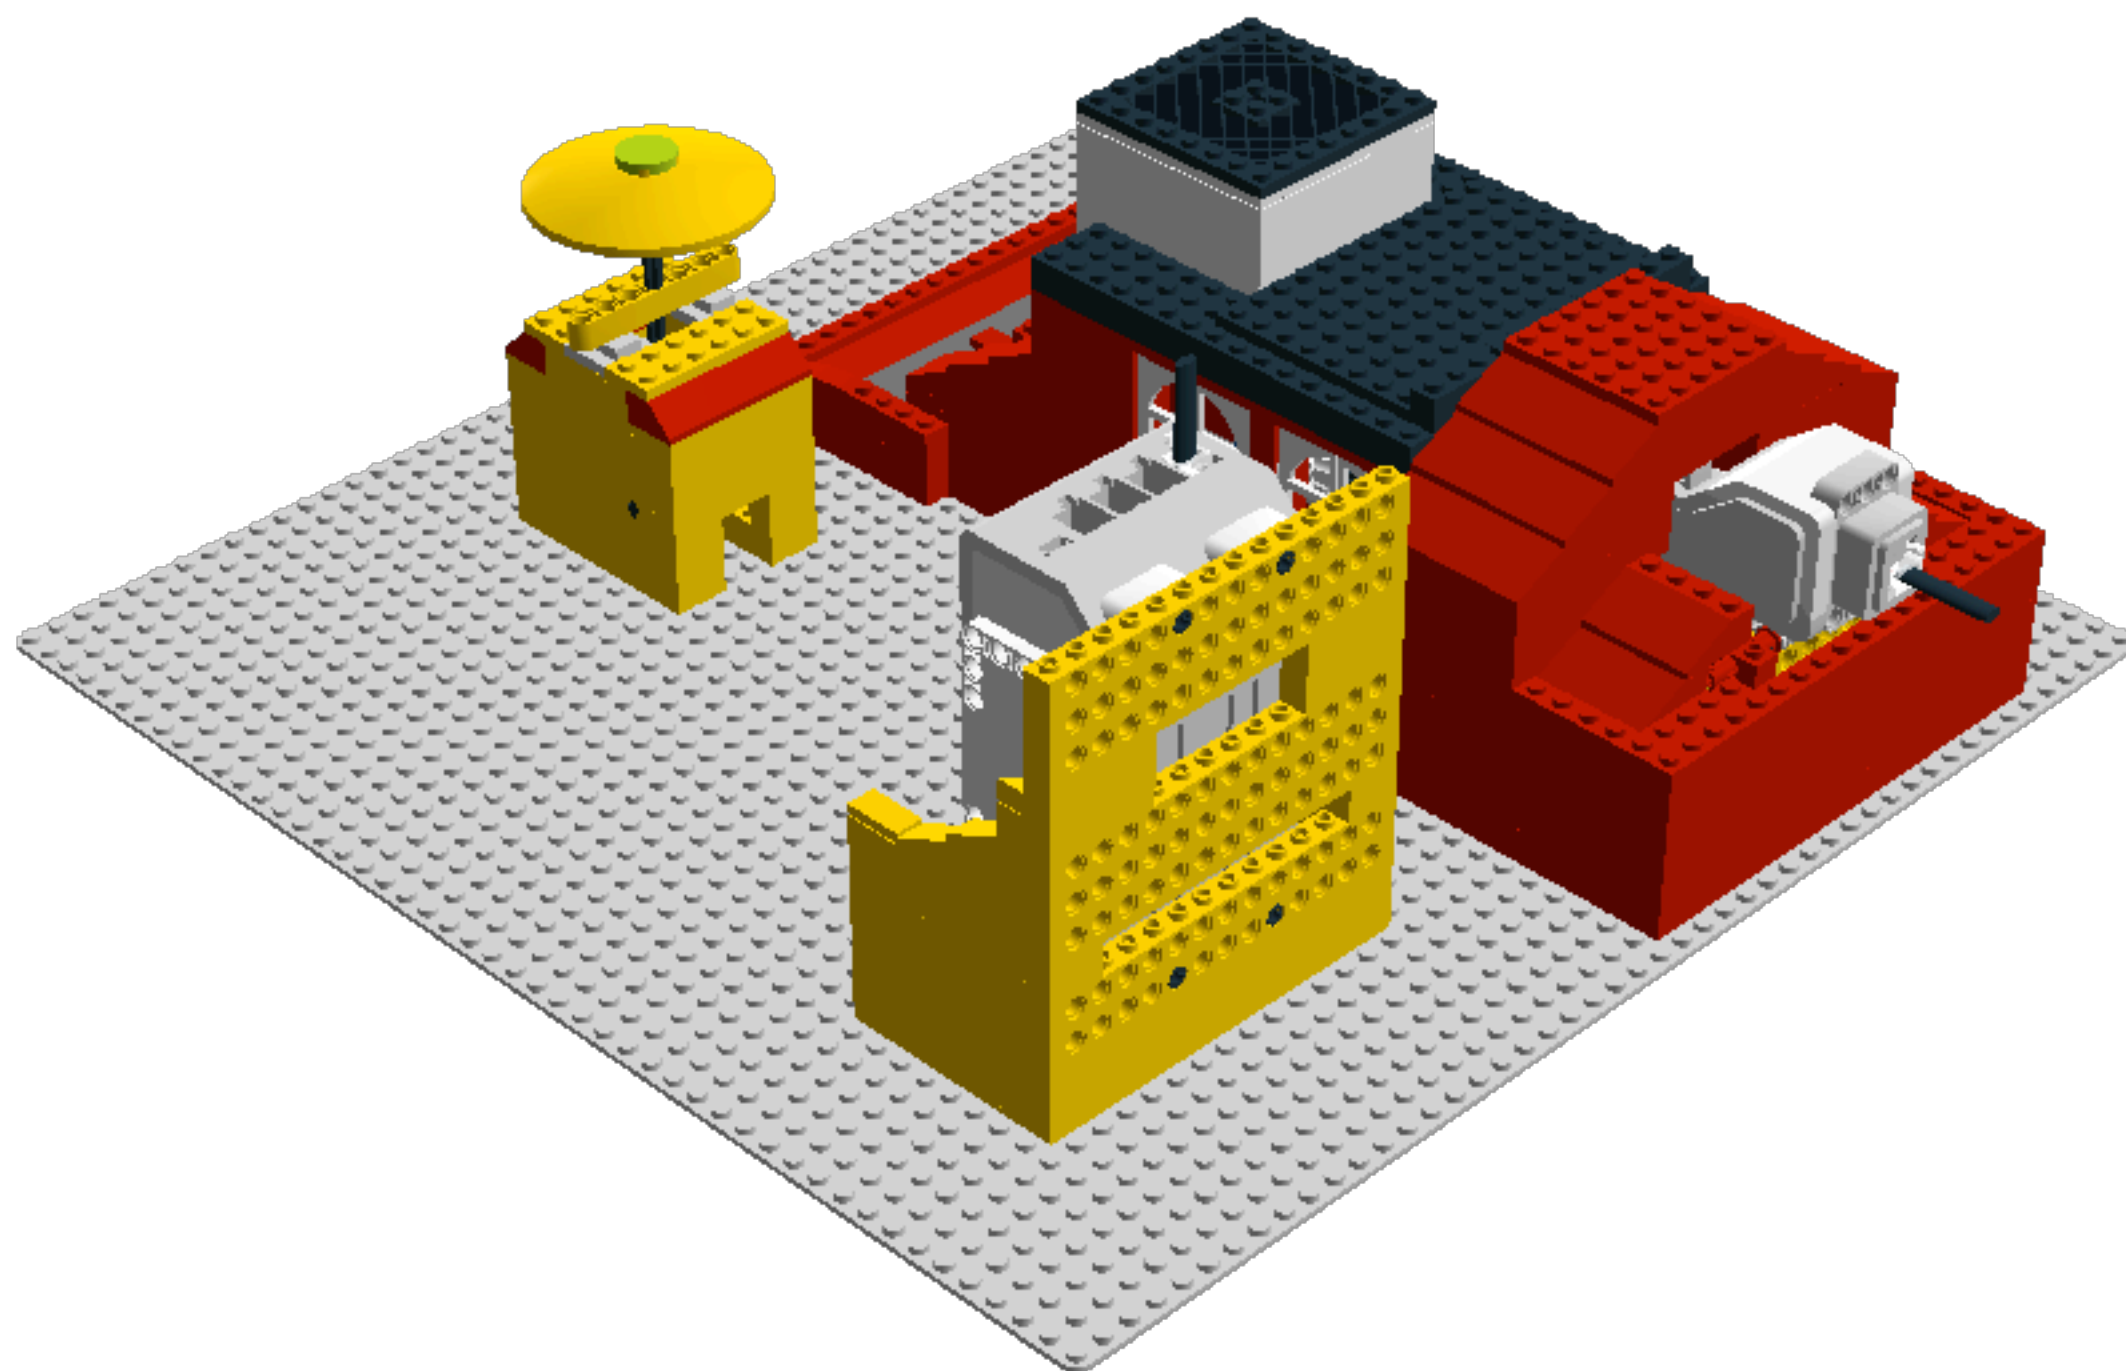

Model Name:
Lego Pet Feeder

Number of Bricks: 673

6 x  BRICK 1X1 - Bright Red

6 x  BRICK 1X1 - Bright Yellow

46 x  BRICK 1X2 - Bright Red

21 x  BRICK 1X2 - Bright Yellow

2 x  BRICK 1X2 - Black

2 x  BRICK 1X2 - Bright Yellowish Green

2 x  BRICK 1X2 WITHOUT PIN - Bright Red

2 x  BRICK 1X2 WITHOUT PIN - Bright Yellow

2 x  BRICK 1X2 WITHOUT PIN - Black

6 x  BRICK 1X3 - Bright Red

4 x  BRICK 1X3 - Bright Yellow

20 x  BRICK 2X2 - Bright Red