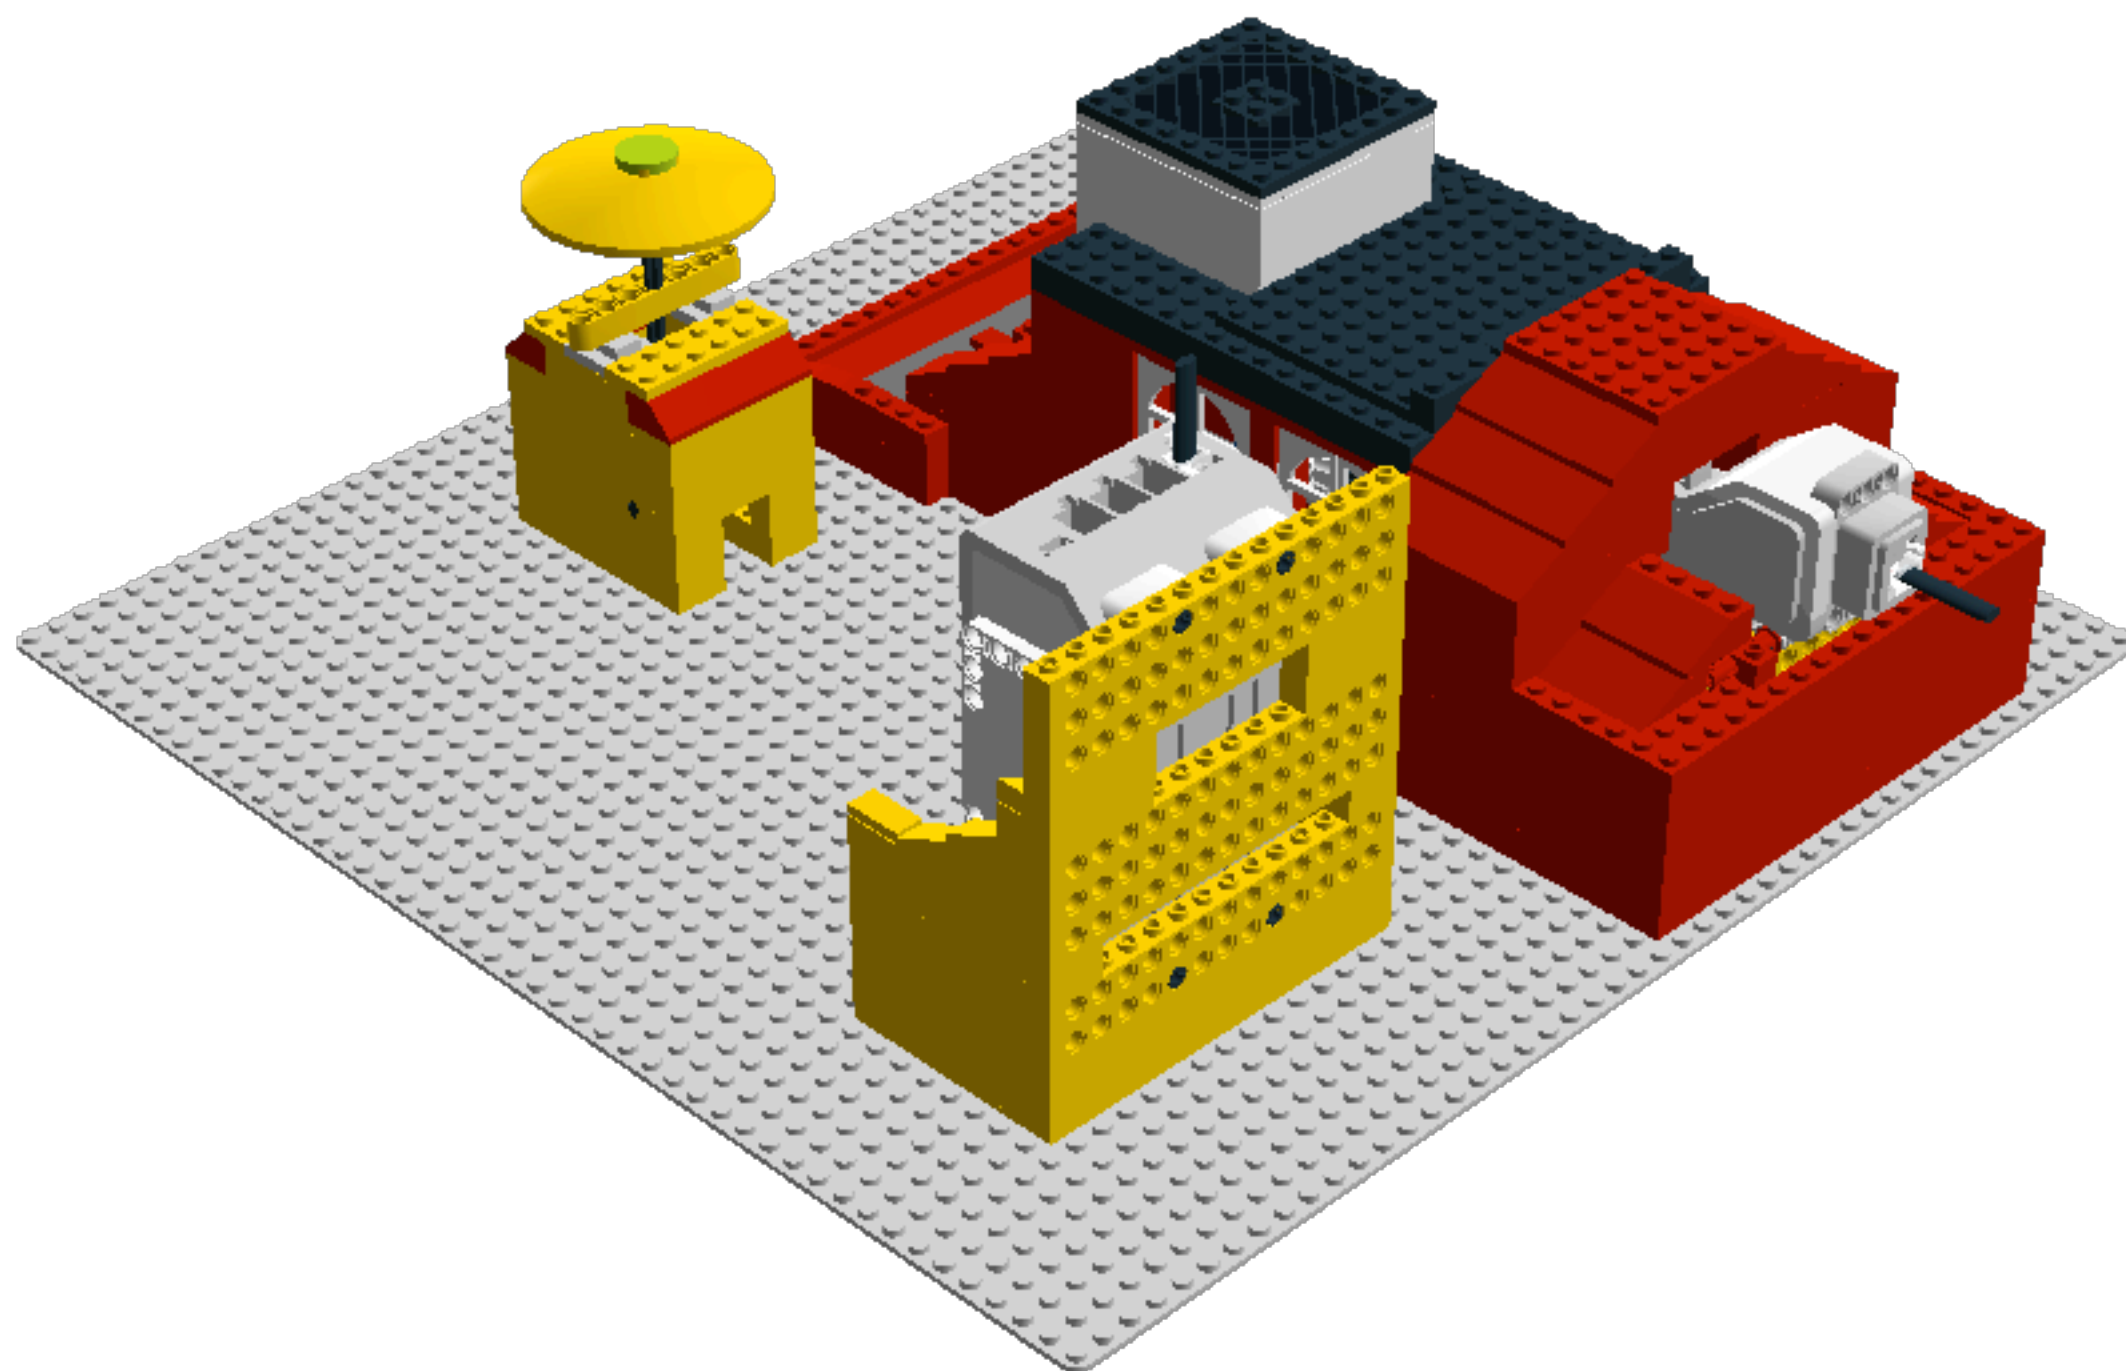

Model Name:
Lego Pet Feeder

Number of Bricks: 673

1 x

1 x

1 x

1 x

1 x

1 x