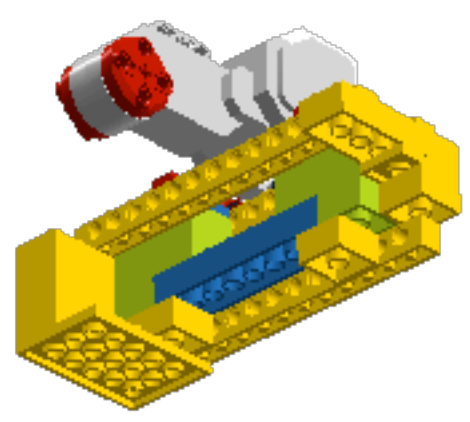

Model Name:
Lego Pet Feeder

Number of Bricks: 673

1 x

1 x

1 x

1 x

1 x

1 x

2 x

2 x

1 x

1 x

1 x

2 x

2 x

1 x