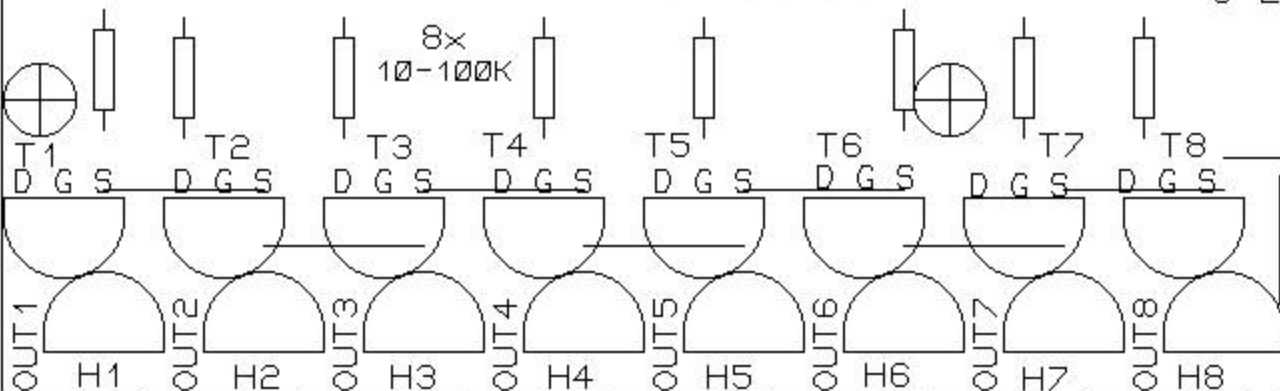

HALL-SENSOR MULTIPLEXER

- L1 ○ +
- L2 ○ +
- L3 ○ +
- L4 ○ +
- L5 ○ +
- L6 ○ +
- L7 ○ +
- L8 ○ +

330R

REG +5V

POWER IN
5-24VDC

+5V OUT