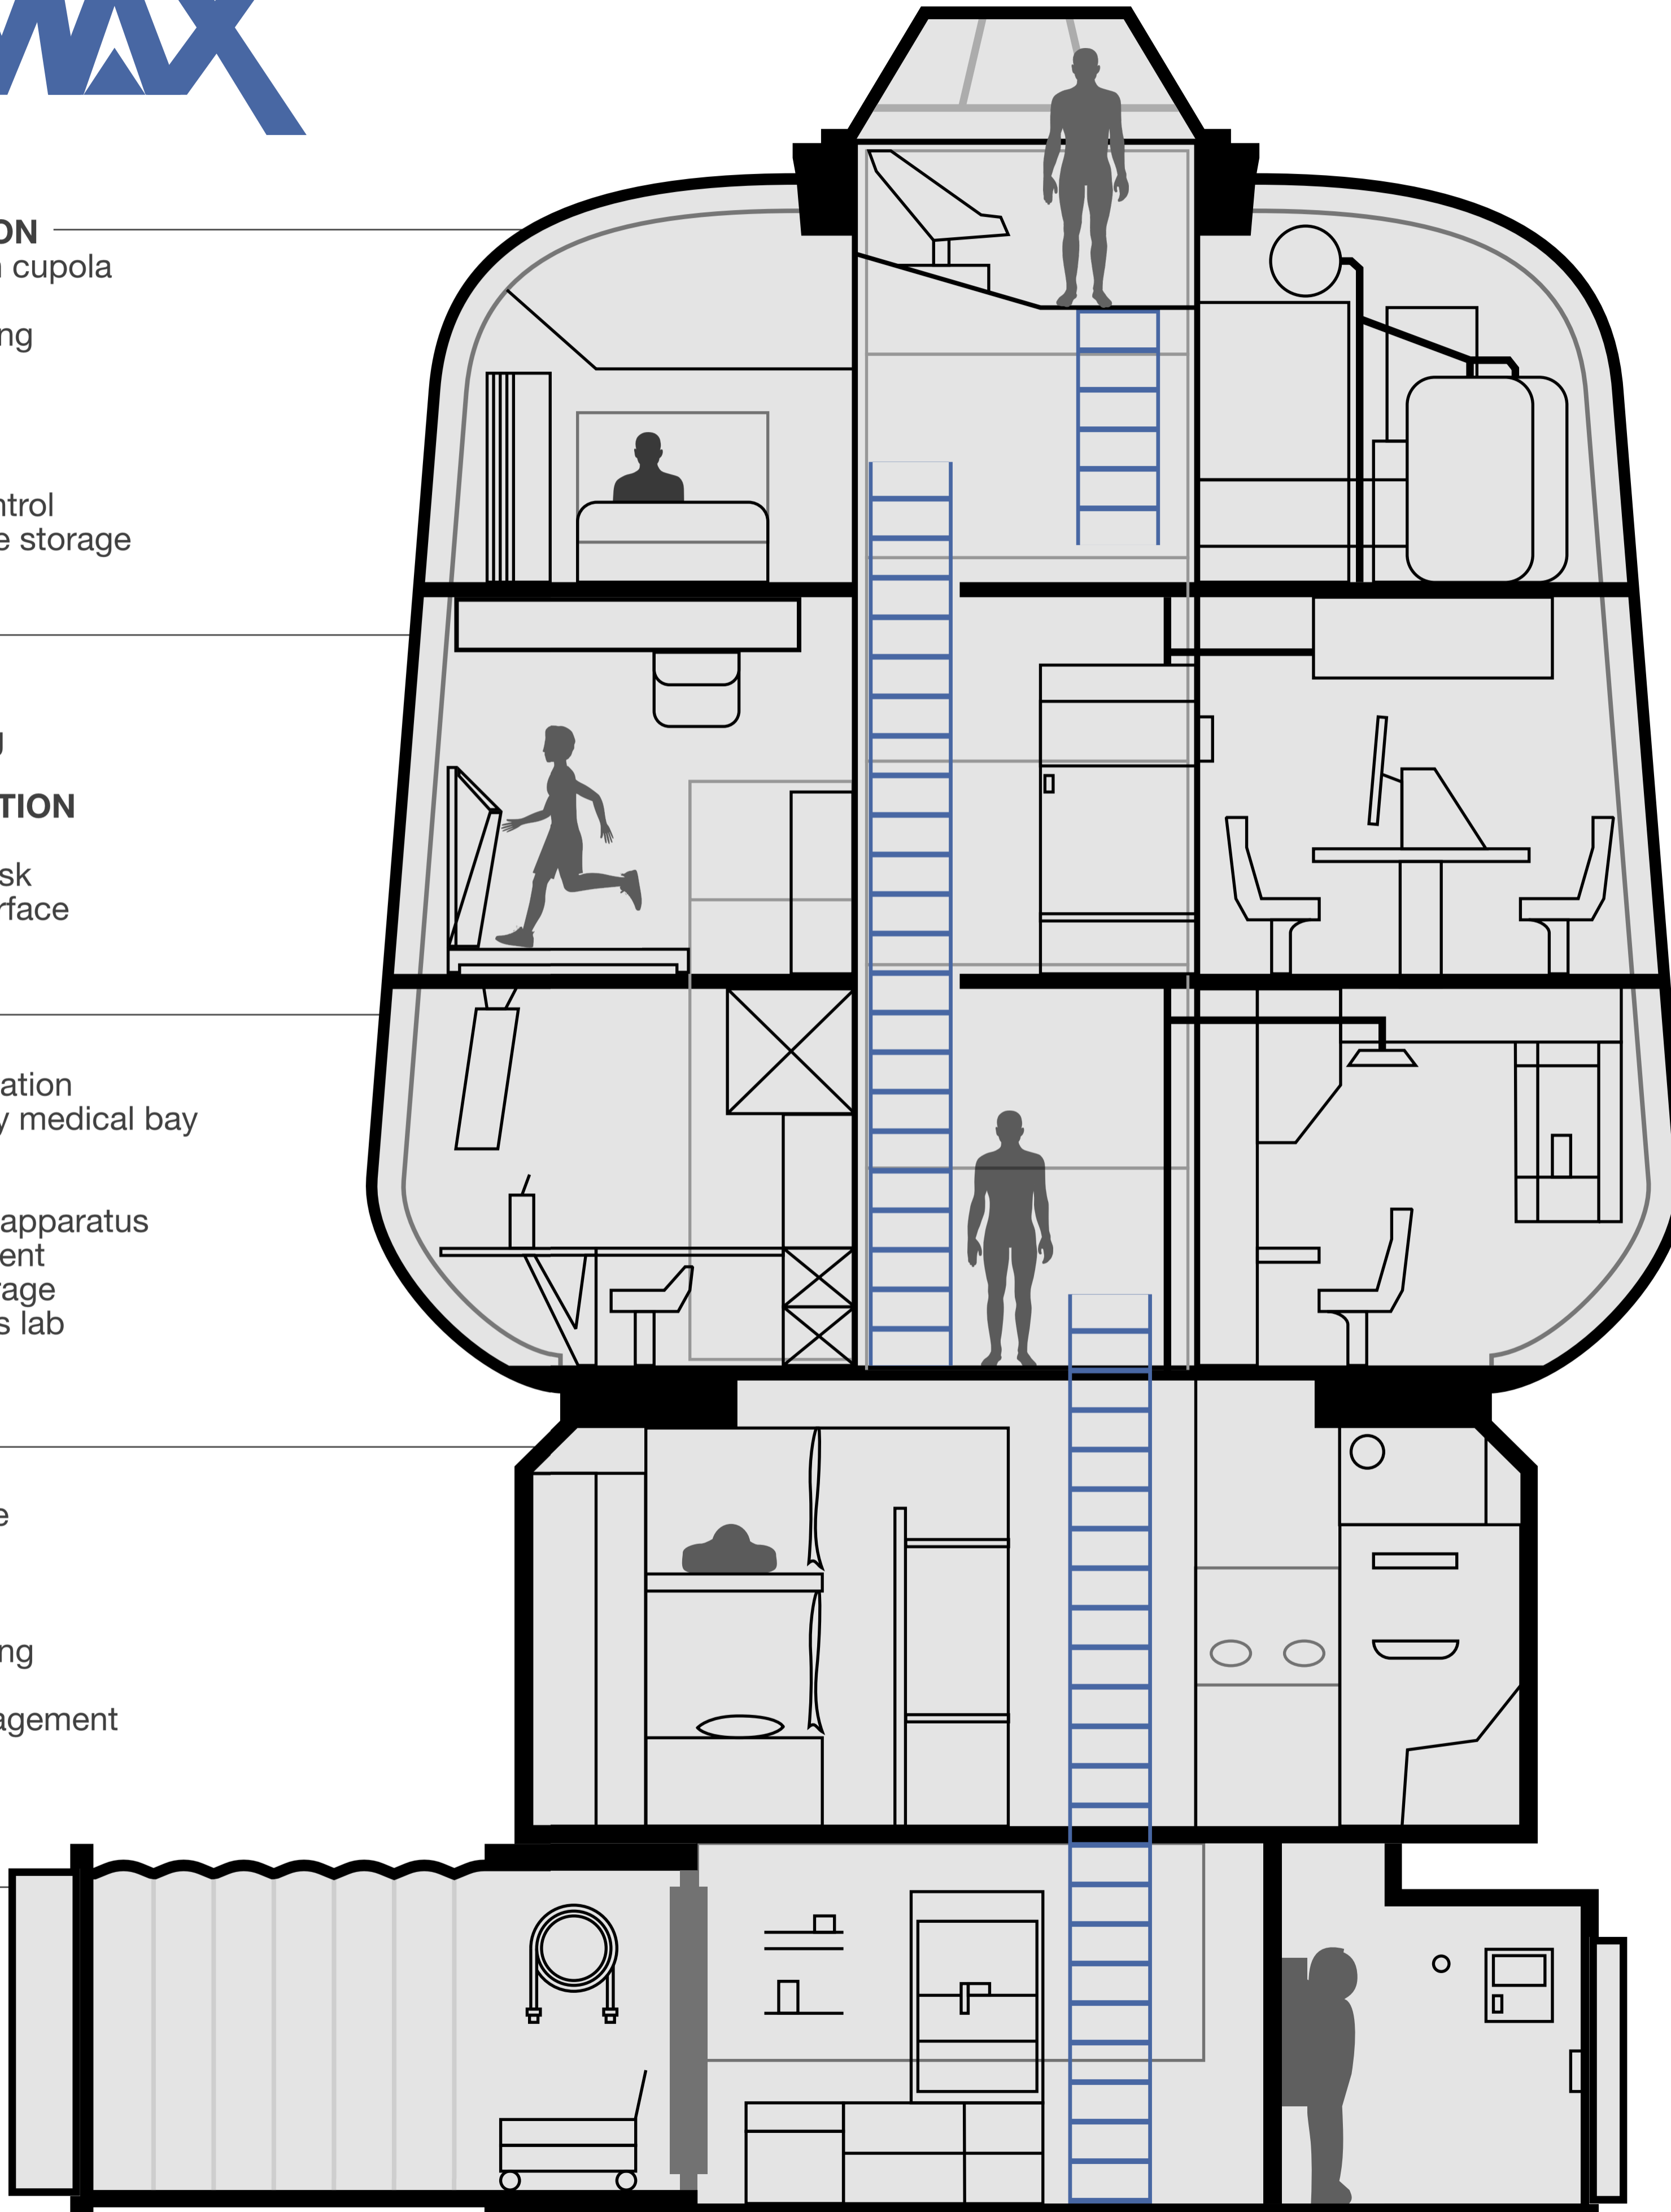

**RECREATION**  
Observation cupola  
Lounge  
Movie viewing

**UTILITIES**  
Life support  
ECLSS  
Thermal control  
Consumable storage

**FITNESS**  
Treadmill  
Ergometer  
Weightlifting

**WORK STATION**  
Computers  
Planning desk  
Control interface

**DINING**  
Galley  
Meal preparation  
Contingency medical bay

**SCIENCE**  
Experiment apparatus  
Lab equipment  
Sample storage  
Hydroponics lab

**SLEEPING**  
Bunk beds  
Item storage  
Wardrobe

**HYGIENE**  
Body cleaning  
Toilet  
Waste management

**MAINTENANCE**  
Work surface  
3D printer  
Tool storage

**EVA**  
Airlock  
Suitport  
EVA computer

49m<sup>2</sup>

55m<sup>2</sup>

37m<sup>2</sup>

36m<sup>2</sup>

19m<sup>2</sup>