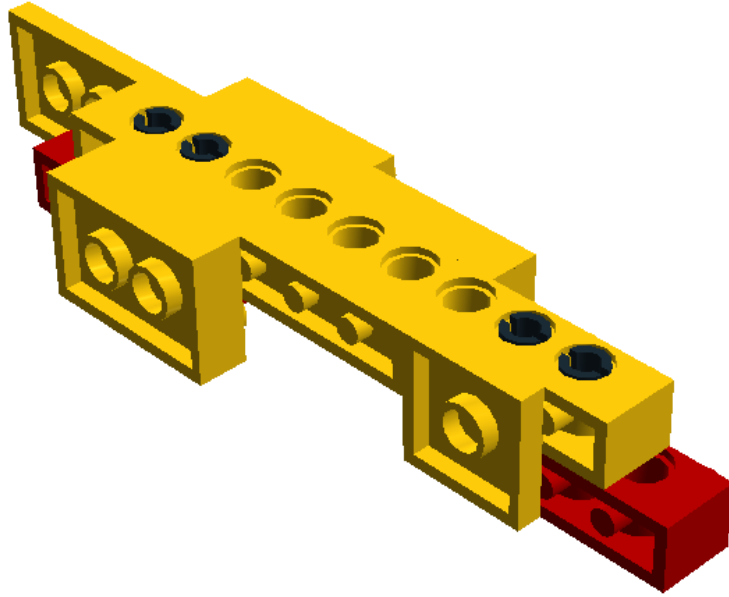

Model Name:  
**Top Extruder**

Number of Bricks: 41

Step 1 of 12

1 x

2 x

Step 2 of 12

1 x

1 x

2 x

Step 5 of 12

1 x

1 x

Step 6 of 12

2 x

2 x

Step 7 of 12

2 x

2 x

Step 8 of 12

1 x

1 x

1 x

Step 9 of 12

- 1 x 
- 1 x 
- 1 x 
- 1 x 

1 x  273024 TECHNIC BRICK 1X10 Ø4.9 - Bright Yellow

2 x  370324 TECHNIC BRICK 1X16, Ø4,9 - Bright Yellow

3 x  302324 PLATE 1X2 - Bright Yellow

4 x  4211119 PLATE 1X2 W. 1 KNOB - Dark Stone Grey

4 x  302224 PLATE 2X2 - Bright Yellow