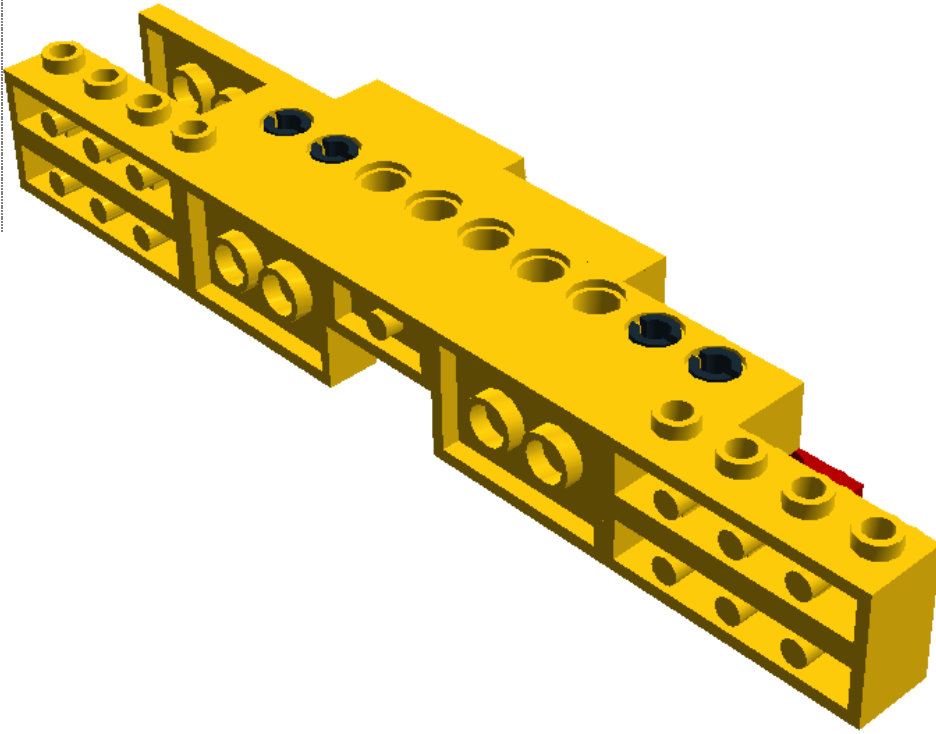

Model Name:  
**Top Extruder**

Number of Bricks: 41

Step 1 of 12

1 x

2 x

Step 2 of 12

1 x

1 x

2 x

Step 5 of 12

1 x

1 x

Step 6 of 12

2 x

2 x

Step 7 of 12

2 x

2 x

Step 8 of 12

1 x

1 x

1 x

Step 9 of 12

- 1 x 
- 1 x 
- 1 x 
- 1 x 

1 x  273024 TECHNIC BRICK 1X10 Ø4.9 - Bright Yellow

2 x  370324 TECHNIC BRICK 1X16, Ø4,9 - Bright Yellow

3 x  302324 PLATE 1X2 - Bright Yellow

4 x  4211119 PLATE 1X2 W. 1 KNOB - Dark Stone Grey

4 x  302224 PLATE 2X2 - Bright Yellow