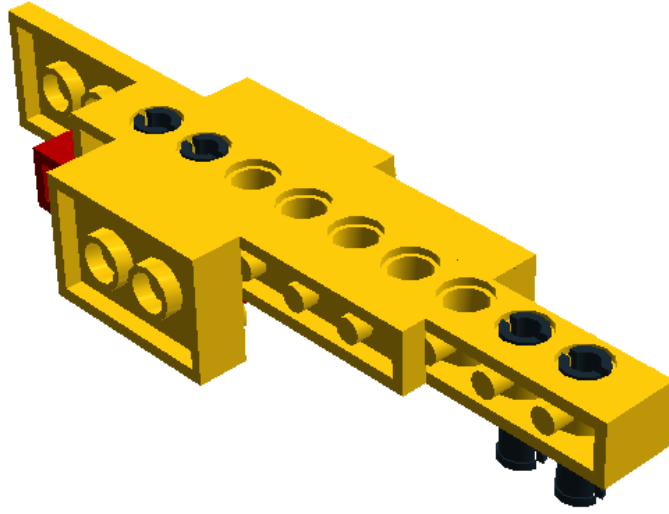

Model Name:  
**Top Extruder**

Number of Bricks: 41

Step 1 of 12

1 x

2 x

Step 2 of 12

1 x

1 x

1 x

1 x

Step 3 of 12

1 x

2 x

1 x

Step 4 of 12

2 x

2 x

Step 5 of 12

1 x

1 x

Step 6 of 12

2 x

2 x

Step 7 of 12

1 x  273024 TECHNIC BRICK 1X10 Ø4.9 - Bright Yellow

2 x  370324 TECHNIC BRICK 1X16, Ø4,9 - Bright Yellow

3 x  302324 PLATE 1X2 - Bright Yellow

4 x  4211119 PLATE 1X2 W. 1 KNOB - Dark Stone Grey

4 x  302224 PLATE 2X2 - Bright Yellow