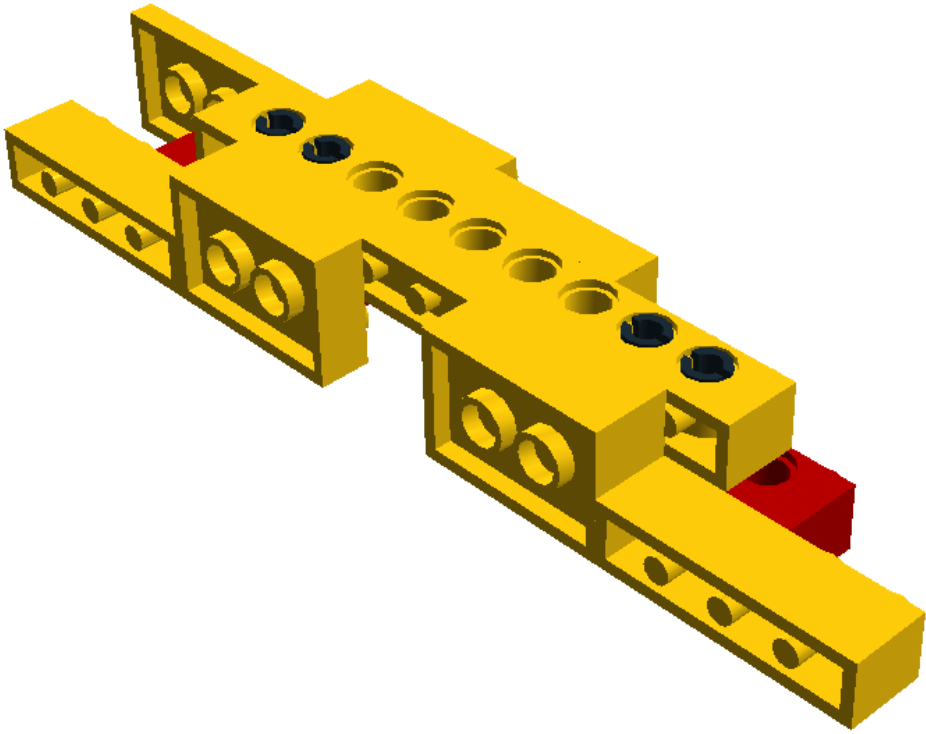

Model Name:  
**Top Extruder**

Number of Bricks: 41

Step 1 of 12

1 x

2 x

Step 2 of 12

1 x

1 x

2 x

Step 5 of 12

1 x

1 x

Step 6 of 12

2 x

2 x

Step 7 of 12

2 x

2 x

Step 8 of 12

1 x

1 x

1 x

Step 9 of 12

- 1 x 
- 1 x 
- 1 x 
- 1 x 

1 x  273024 TECHNIC BRICK 1X10 Ø4.9 - Bright Yellow

2 x  370324 TECHNIC BRICK 1X16, Ø4,9 - Bright Yellow

3 x  302324 PLATE 1X2 - Bright Yellow

4 x  4211119 PLATE 1X2 W. 1 KNOB - Dark Stone Grey

4 x  302224 PLATE 2X2 - Bright Yellow