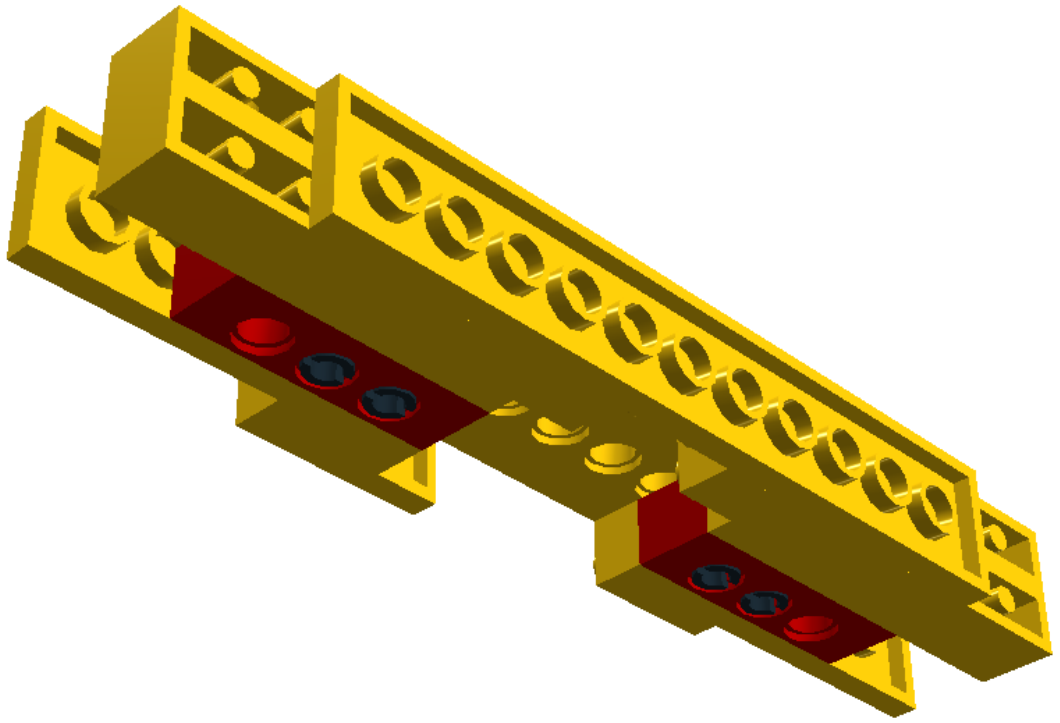

Model Name:  
**Top Extruder**

Number of Bricks: 41

Step 1 of 12

1 x

2 x

Step 2 of 12

1 x

1 x

2 x

2 x

Step 8 of 12

1 x

1 x

1 x

Step 9 of 12

- 1 x 
- 1 x 
- 1 x 
- 1 x 

Step 10 of 12

1 x

3 x

Step 11 of 12

1 x

1 x

2 x

Step 12 of 12

1 x  273024 TECHNIC BRICK 1X10 Ø4.9 - Bright Yellow

2 x  370324 TECHNIC BRICK 1X16, Ø4,9 - Bright Yellow

3 x  302324 PLATE 1X2 - Bright Yellow

4 x  4211119 PLATE 1X2 W. 1 KNOB - Dark Stone Grey

4 x  302224 PLATE 2X2 - Bright Yellow