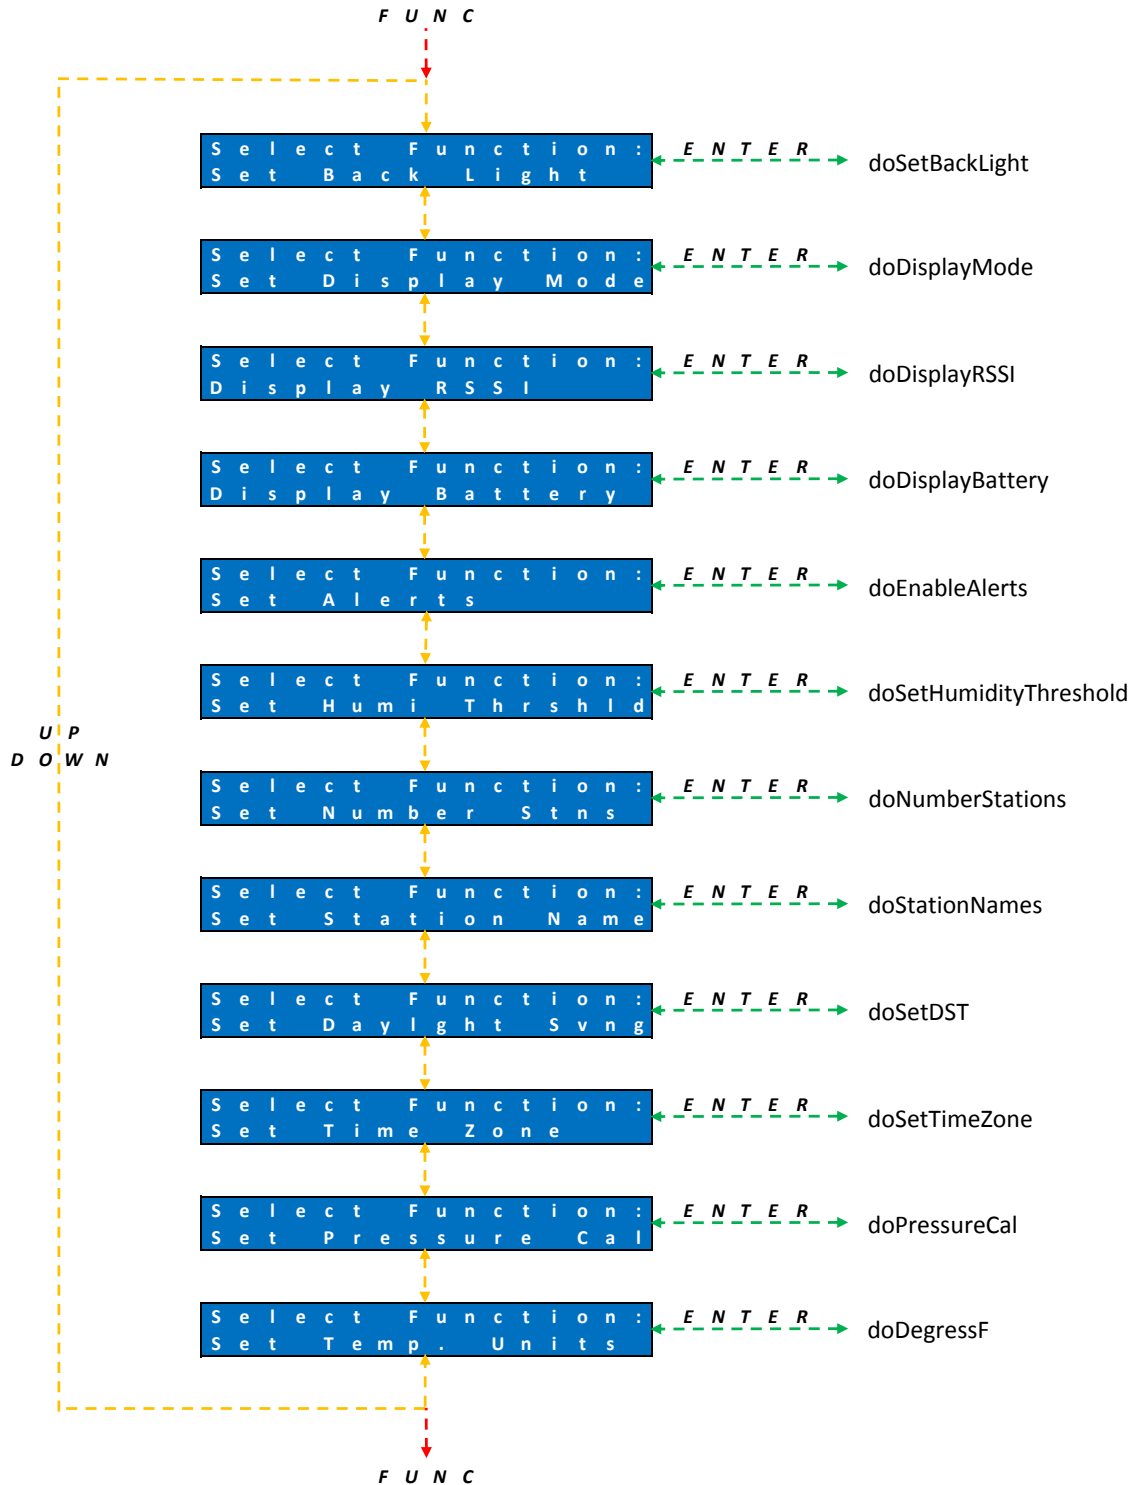

LCD MAIN MENU

Purpose: Selection of LCD Main Menu item

Press **F U N C** button to enter LCD Main Menu as above.

Press **U P** & **D O W N** buttons to navigate LCD Main Menu options

Press **E N T E R** button to select a LCD Main Menu option and move to the corresponding LCD Submenu

Press **F U N C** button to exit LCD Main Menu and save persistent changes to EEPROM