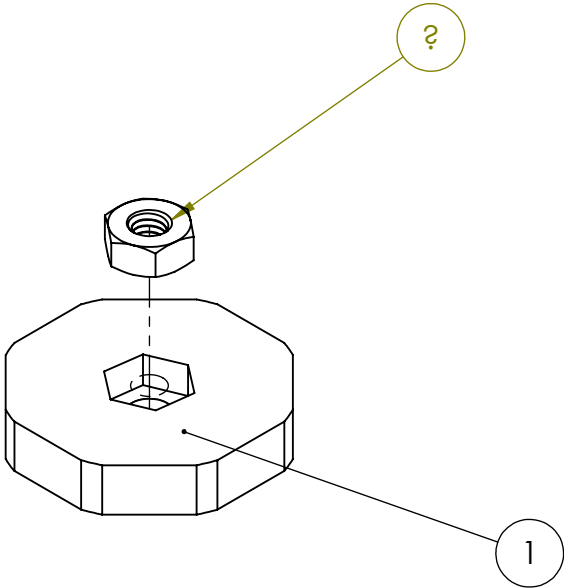

ITEM NO.	PART NAME	QTY.
1	knob	1
2	M3 Hex nut	1

COMMENTS:

8 Total

SIZE
A

TITLE:
Knob_SubAssy

REV

SCALE: 2:1

SHEET 1 OF 1