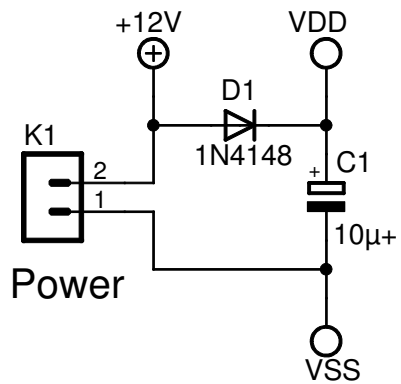

KELVIN MIXER

GET YOUR LIGHT RIGHT

Kelvin Mixer

Color Temperature Mixer w. Dimmer

(Logic only, no driver) IOL0001

(c) 2016, Omnivent 

Kelvin Mixer

Color Temperature Mixer w. Dimmer
(Logic Only, No Driver)