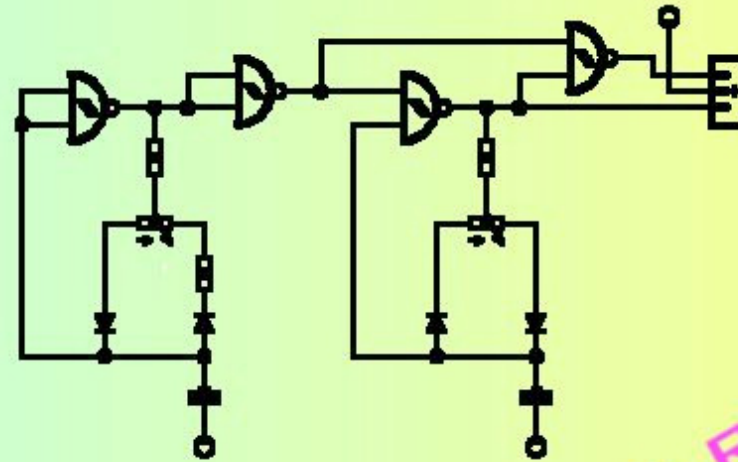

KELVIN MIXER

GET YOUR LIGHT RIGHT

Kelvin Mixer

Color Temperature Mixer w. Dimmer

(Logic only, no driver) IOL0001

(c) 2016, Omnivent 

Kelvin Mixer

Color Temperature Mixer w. Dimmer
(Logic Only, No Driver)