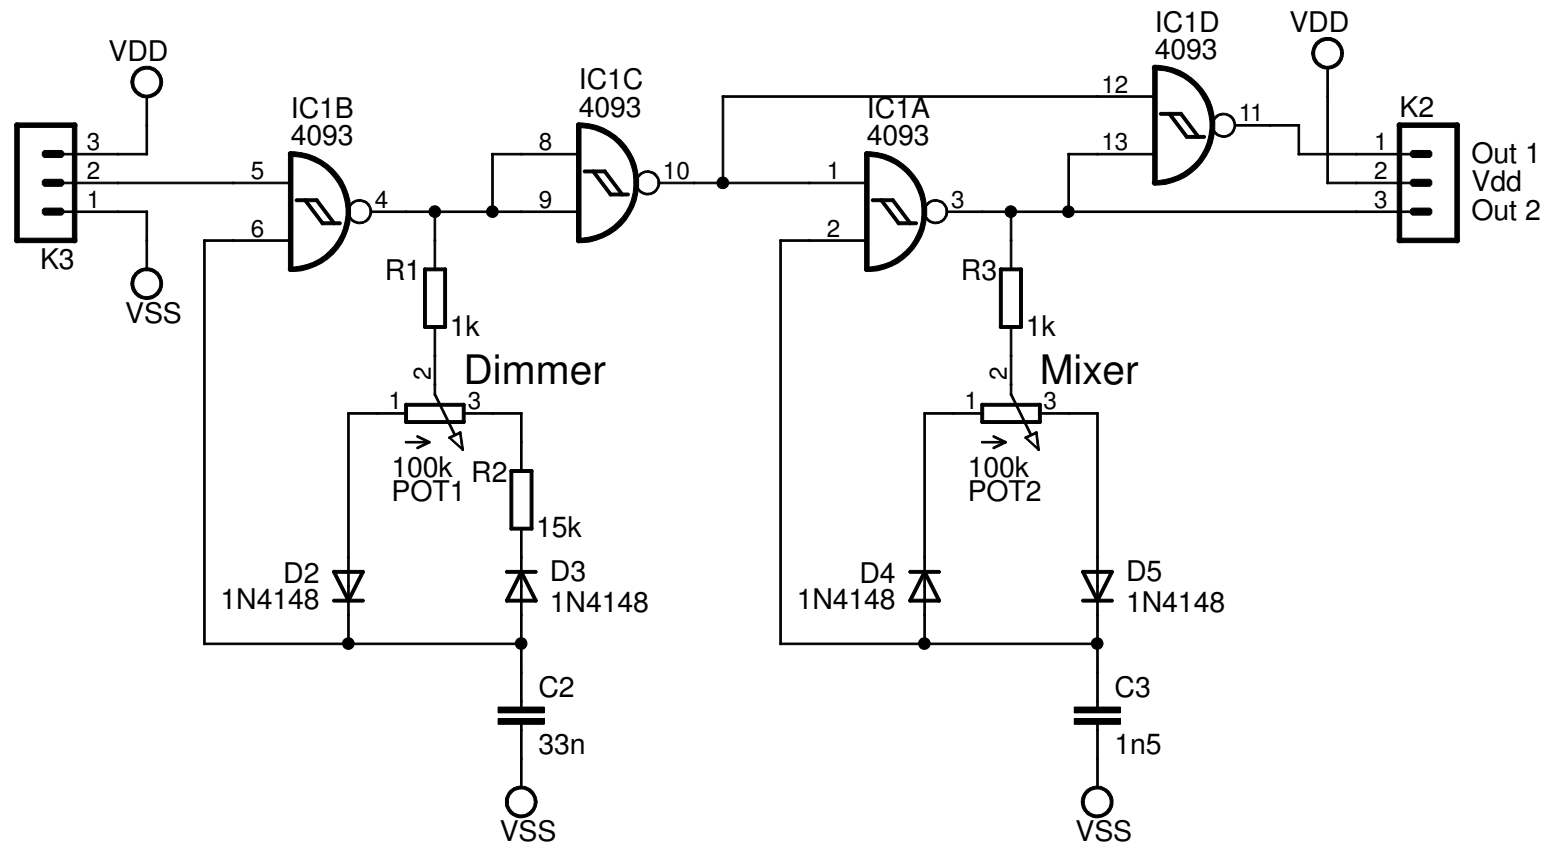

KELVIN MIXER

GET YOUR LIGHT RIGHT

Kelvin Mixer

Color Temperature Mixer w. Dimmer

(Logic only, no driver) IOL0001

(c) 2016, Omnivent 

Kelvin Mixer

Color Temperature Mixer w. Dimmer
(Logic Only, No Driver)