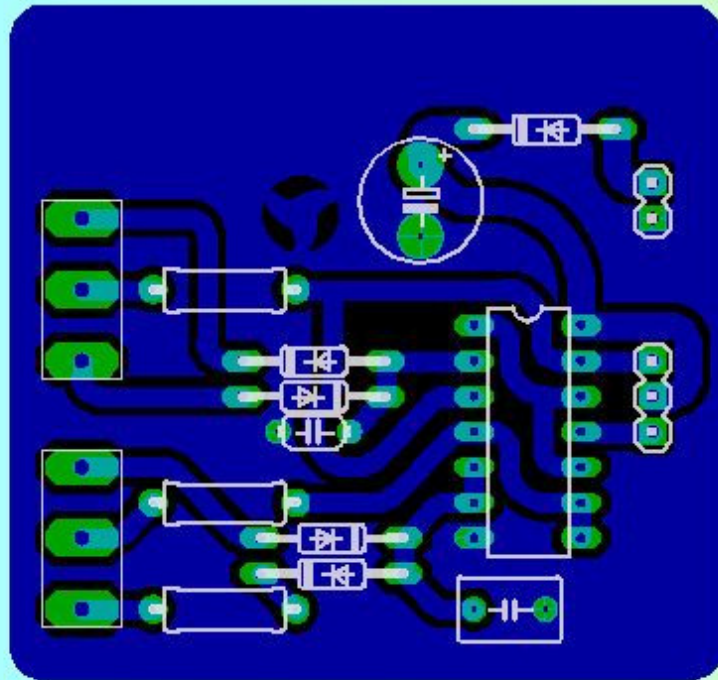

KELVIN MIXER

GET YOUR LIGHT RIGHT

Kelvin Mixer

Color Temperature Mixer w. Dimmer

(Logic only, no driver) IOL0001

(c) 2016, Omnivent 

Kelvin Mixer

Color Temperature Mixer w. Dimmer
(Logic Only, No Driver)