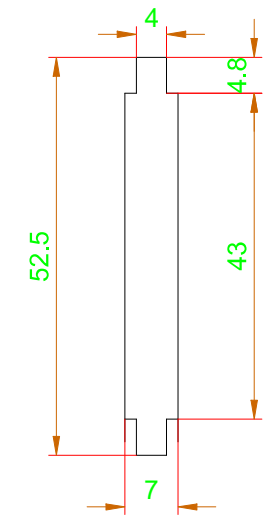

Katamino Pocket Game(Page#1)

A4 Paper Size(8,27" × 11,69")

WELCOME to My Channel:

[youtube.com/user/doantrannam/](https://www.youtube.com/user/doantrannam/)

Movable Space Bar

PLAYING BOARD

Katamino Pocket Game(Page#2)

A4 Paper Size(8,27" × 11,69")

WELCOME to My Channel:

[youtube.com/user/doantrannam/](https://www.youtube.com/user/doantrannam/)

Q'ty: 01

Q'ty: 02

Q'ty: 08

Q'ty: 05

Q'ty: 13