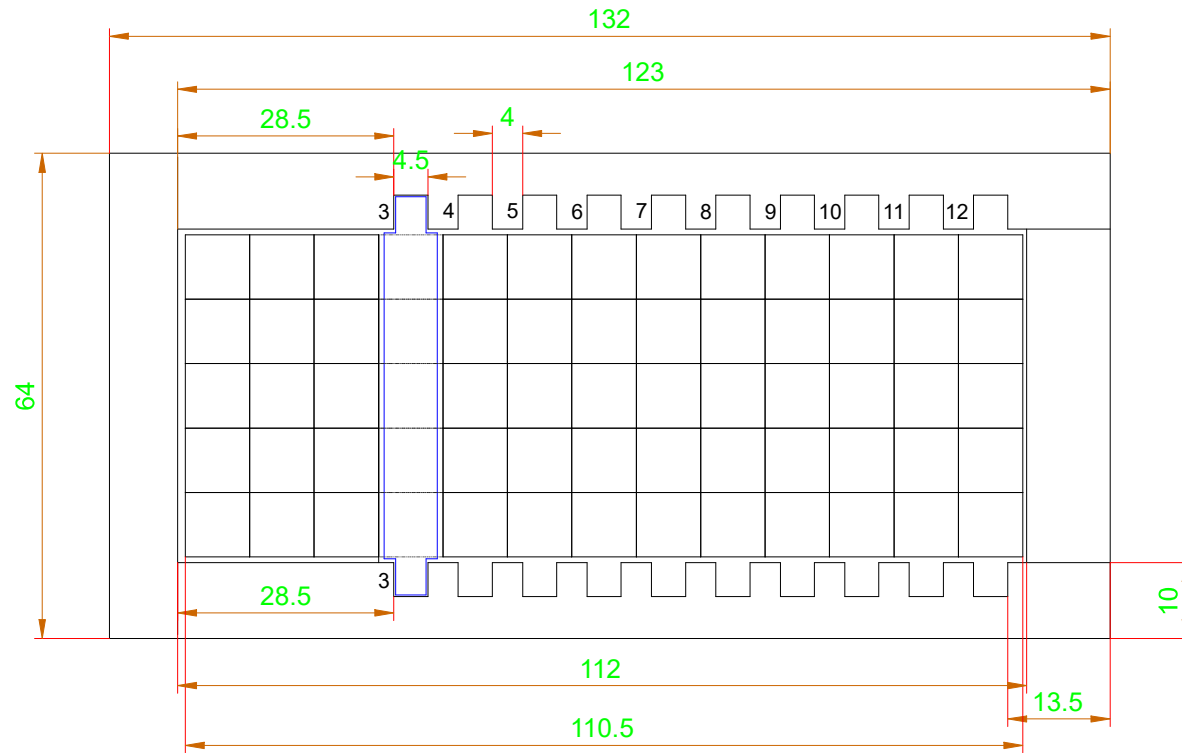

Katamino Pocket Game(Page#1)

A4 Paper Size(8,27" × 11,69")

WELCOME to My Channel:

[youtube.com/user/doantrannam/](https://www.youtube.com/user/doantrannam/)

Movable Space Bar

PLAYING BOARD

Katamino Pocket Game(Page#2)

A4 Paper Size(8,27" × 11,69")

WELCOME to My Channel:

[youtube.com/user/doantrannam/](https://www.youtube.com/user/doantrannam/)

Q'ty: 01

Q'ty: 02

Q'ty: 08

Q'ty: 05

Q'ty: 13