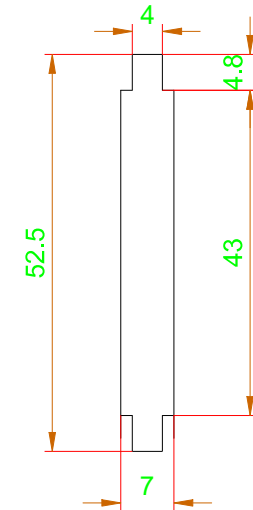

Katamino Family 2 Players(Page#1)

A4 Paper Size(8,27" × 11,69")

WELCOME to My Channel:

[youtube.com/user/doantrannam/](https://www.youtube.com/user/doantrannam/)

Q'ty: 01

Q'ty: 03

Q'ty: 06

Q'ty: 05

Movable Space Bar(#2)

PLAYING PIECES

Katamino Pocket Game(Page#2)

A4 Paper Size(8,27" × 11,69")

WELCOME to My Channel:

[youtube.com/user/doantrannam/](https://www.youtube.com/user/doantrannam/)

Movable Space Bar(#1)

PLAYING BOARD

Katamino Pocket Game(Page#3)

A4 Paper Size(8,27" × 11,69")

WELCOME to My Channel:

[youtube.com/user/doantrannam/](https://www.youtube.com/user/doantrannam/)

Q'ty: 01

Q'ty: 02

Q'ty: 08