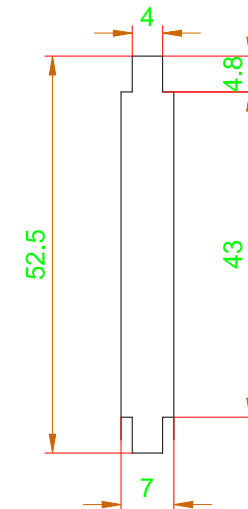

Katamino Family 2 Players(Page#1)

A4 Paper Size(8,27" × 11,69")

WELCOME to My Channel:

[youtube.com/user/doantrannam/](https://www.youtube.com/user/doantrannam/)

Q'ty: 01

Q'ty: 03

Q'ty: 06

Q'ty: 05

Movable Space Bar(#2)

PLAYING PIECES

Katamino Pocket Game(Page#2)

A4 Paper Size(8,27" × 11,69")

WELCOME to My Channel:

[youtube.com/user/doantrannam/](https://www.youtube.com/user/doantrannam/)

Movable Space Bar(#1)

PLAYING BOARD

Katamino Pocket Game(Page#3)

A4 Paper Size(8,27" × 11,69")

WELCOME to My Channel:

[youtube.com/user/doantrannam/](https://www.youtube.com/user/doantrannam/)

Q'ty: 01

Q'ty: 02

Q'ty: 08