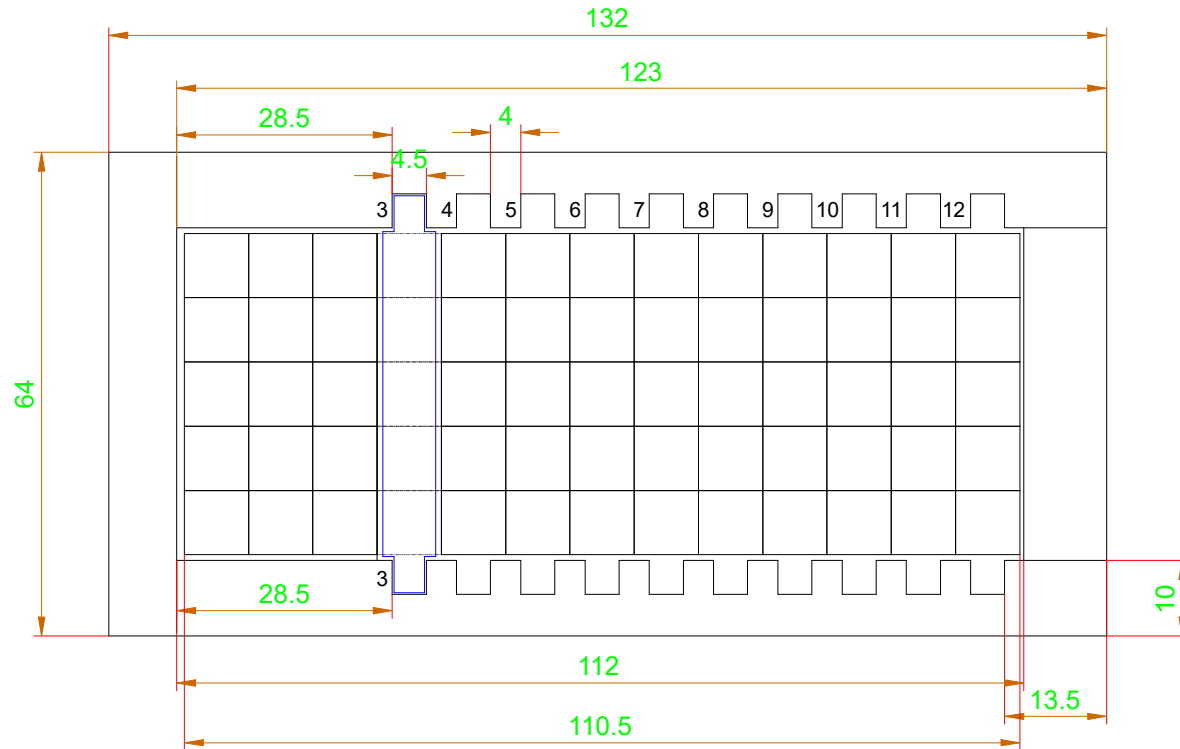

Movable Space Bar(#2)

PLAYING PIECES

Katamino Pocket Game(Page#2)

A4 Paper Size(8,27" × 11,69")

WELCOME to My Channel:

[youtube.com/user/doantrannam/](https://www.youtube.com/user/doantrannam/)

Movable Space Bar(#1)

PLAYING BOARD

Katamino Pocket Game(Page#3)

A4 Paper Size(8,27" × 11,69")

WELCOME to My Channel:

[youtube.com/user/doantrannam/](https://www.youtube.com/user/doantrannam/)

Q'ty: 01

Q'ty: 02

Q'ty: 08