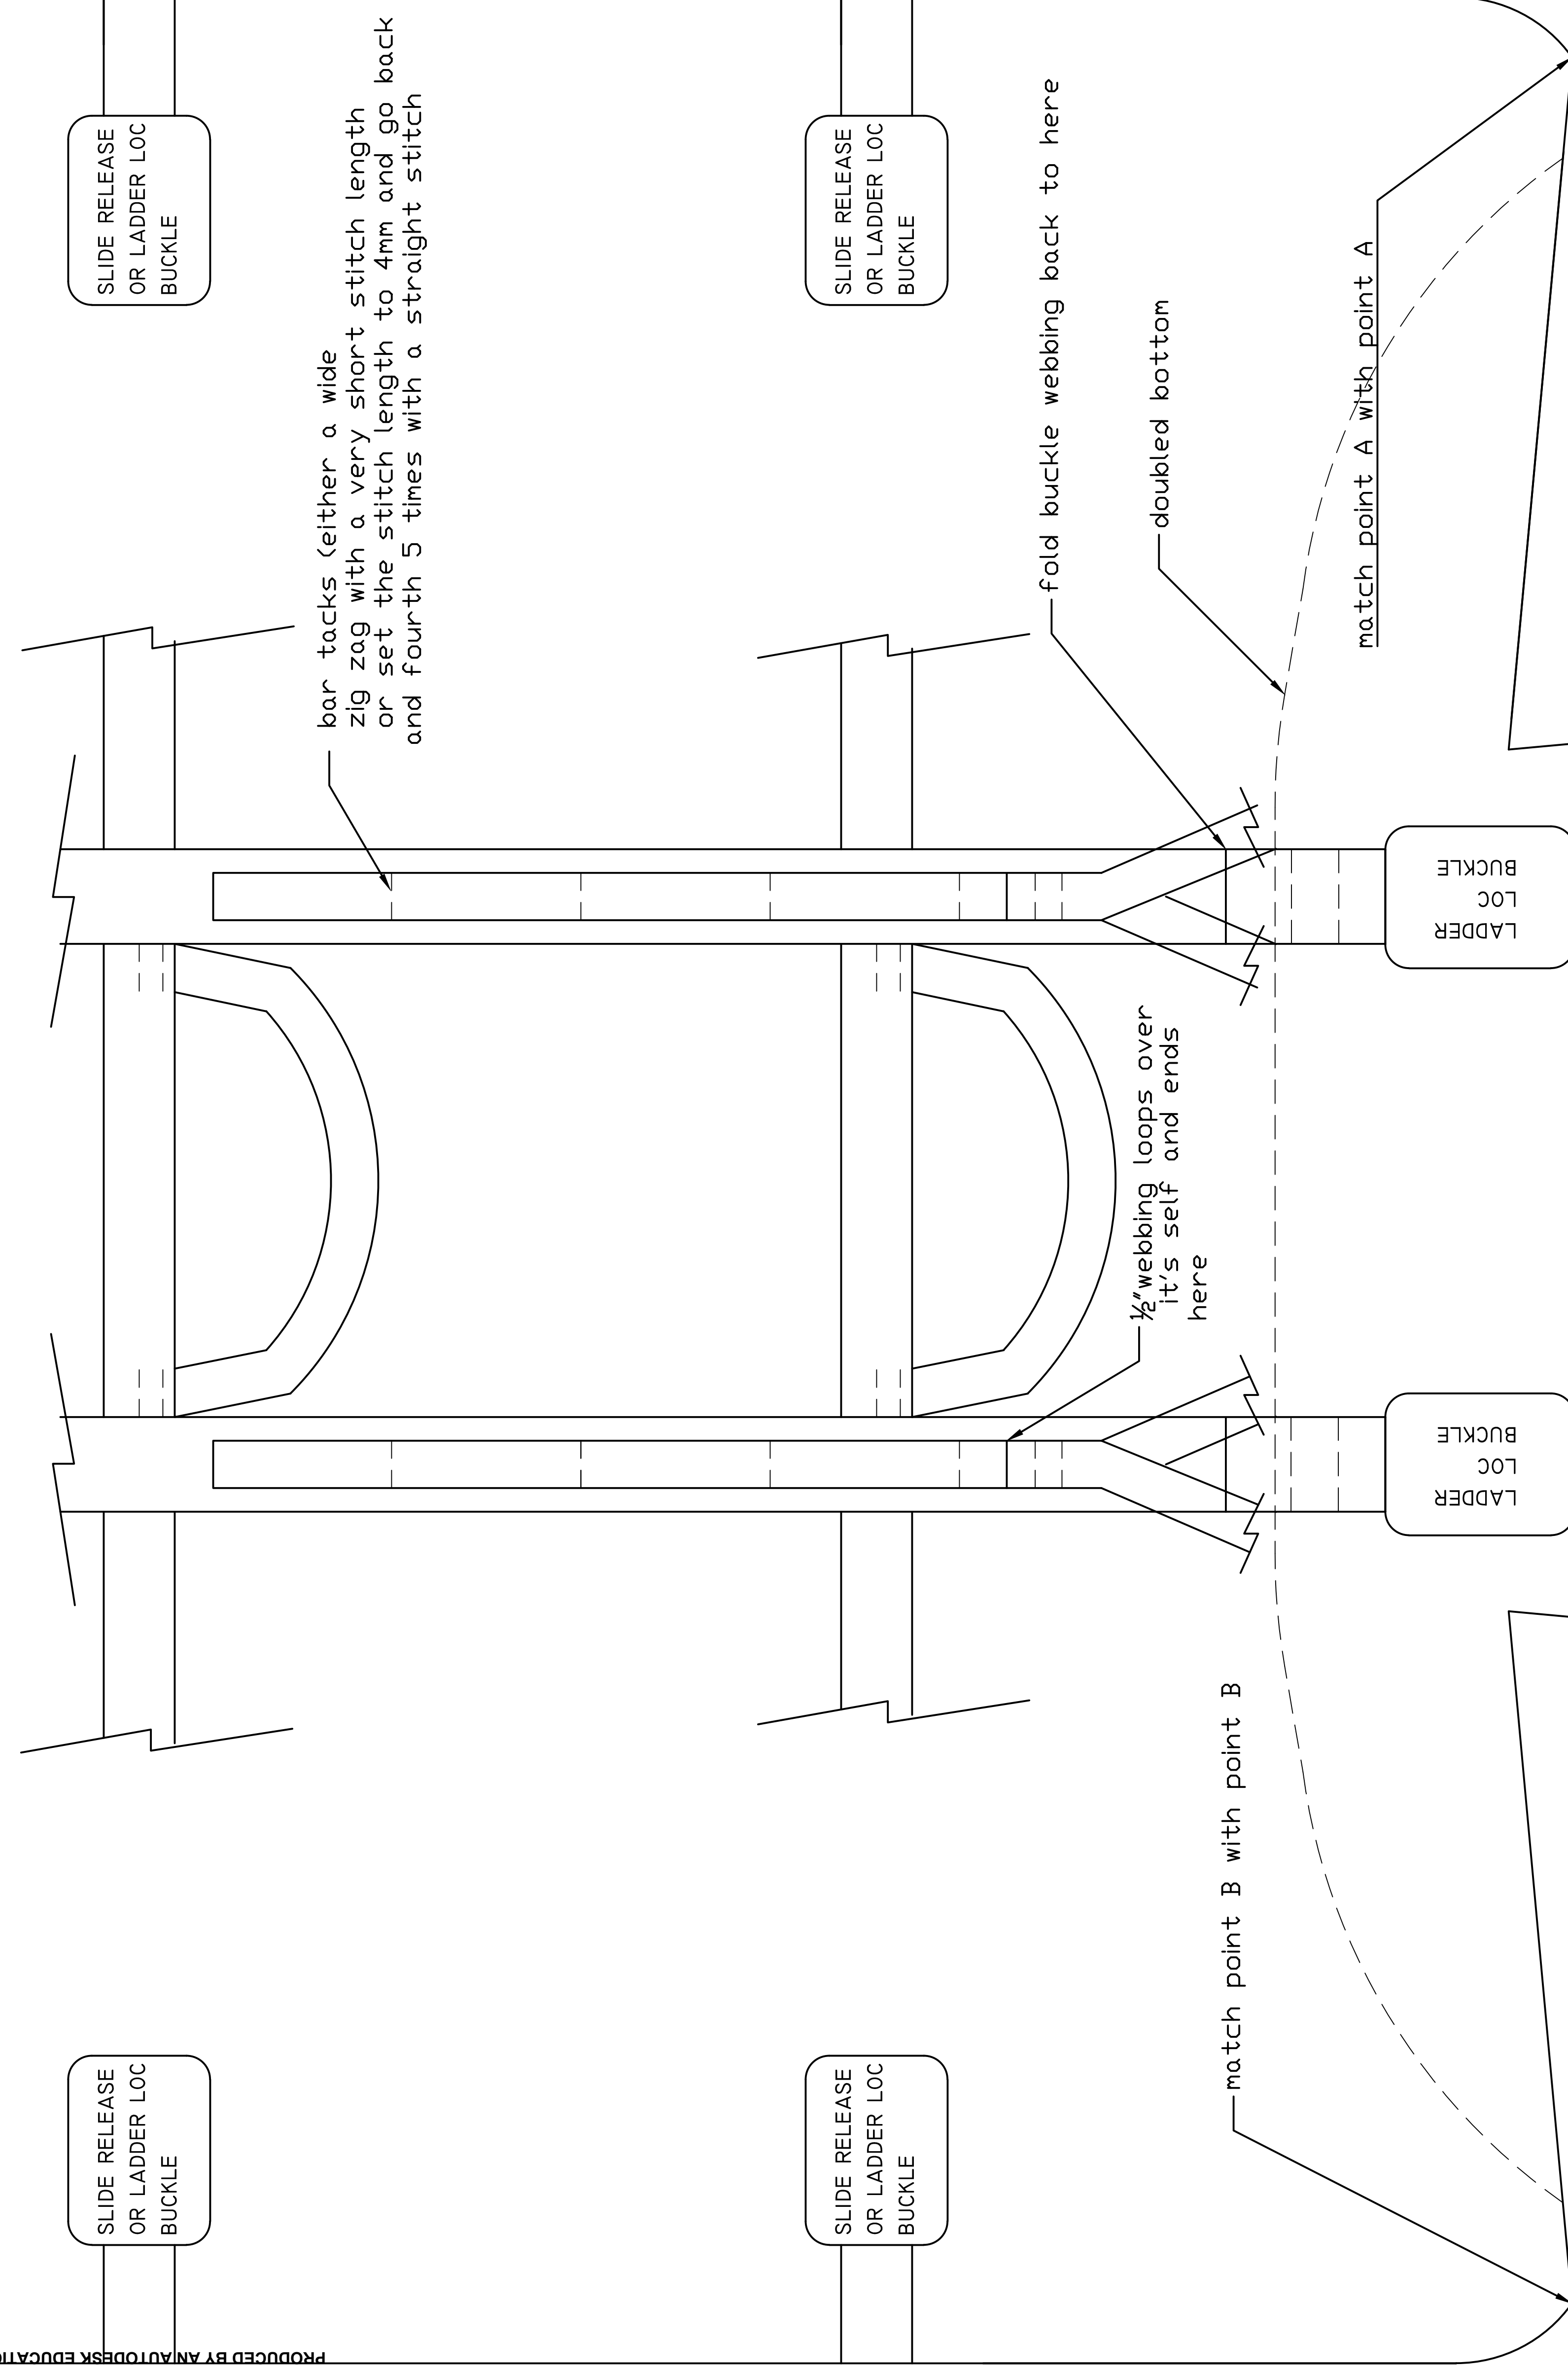

start point for drawstring collar

end point for optional drawstring collar

INTERNET PACK V2, PACK FACE

PROMETHEUS PACKS. TM. PATTERN FOR PERSONAL USE ONLY!

Bar tacks over the points where the ribbon on the double bottom meets

match point B with point B

match point A with point A

INTERNET PACK V2, HIP PAD FOAM

PROMETHEUS PACKS. TM. PATTERN FOR PERSONAL USE ONLY!