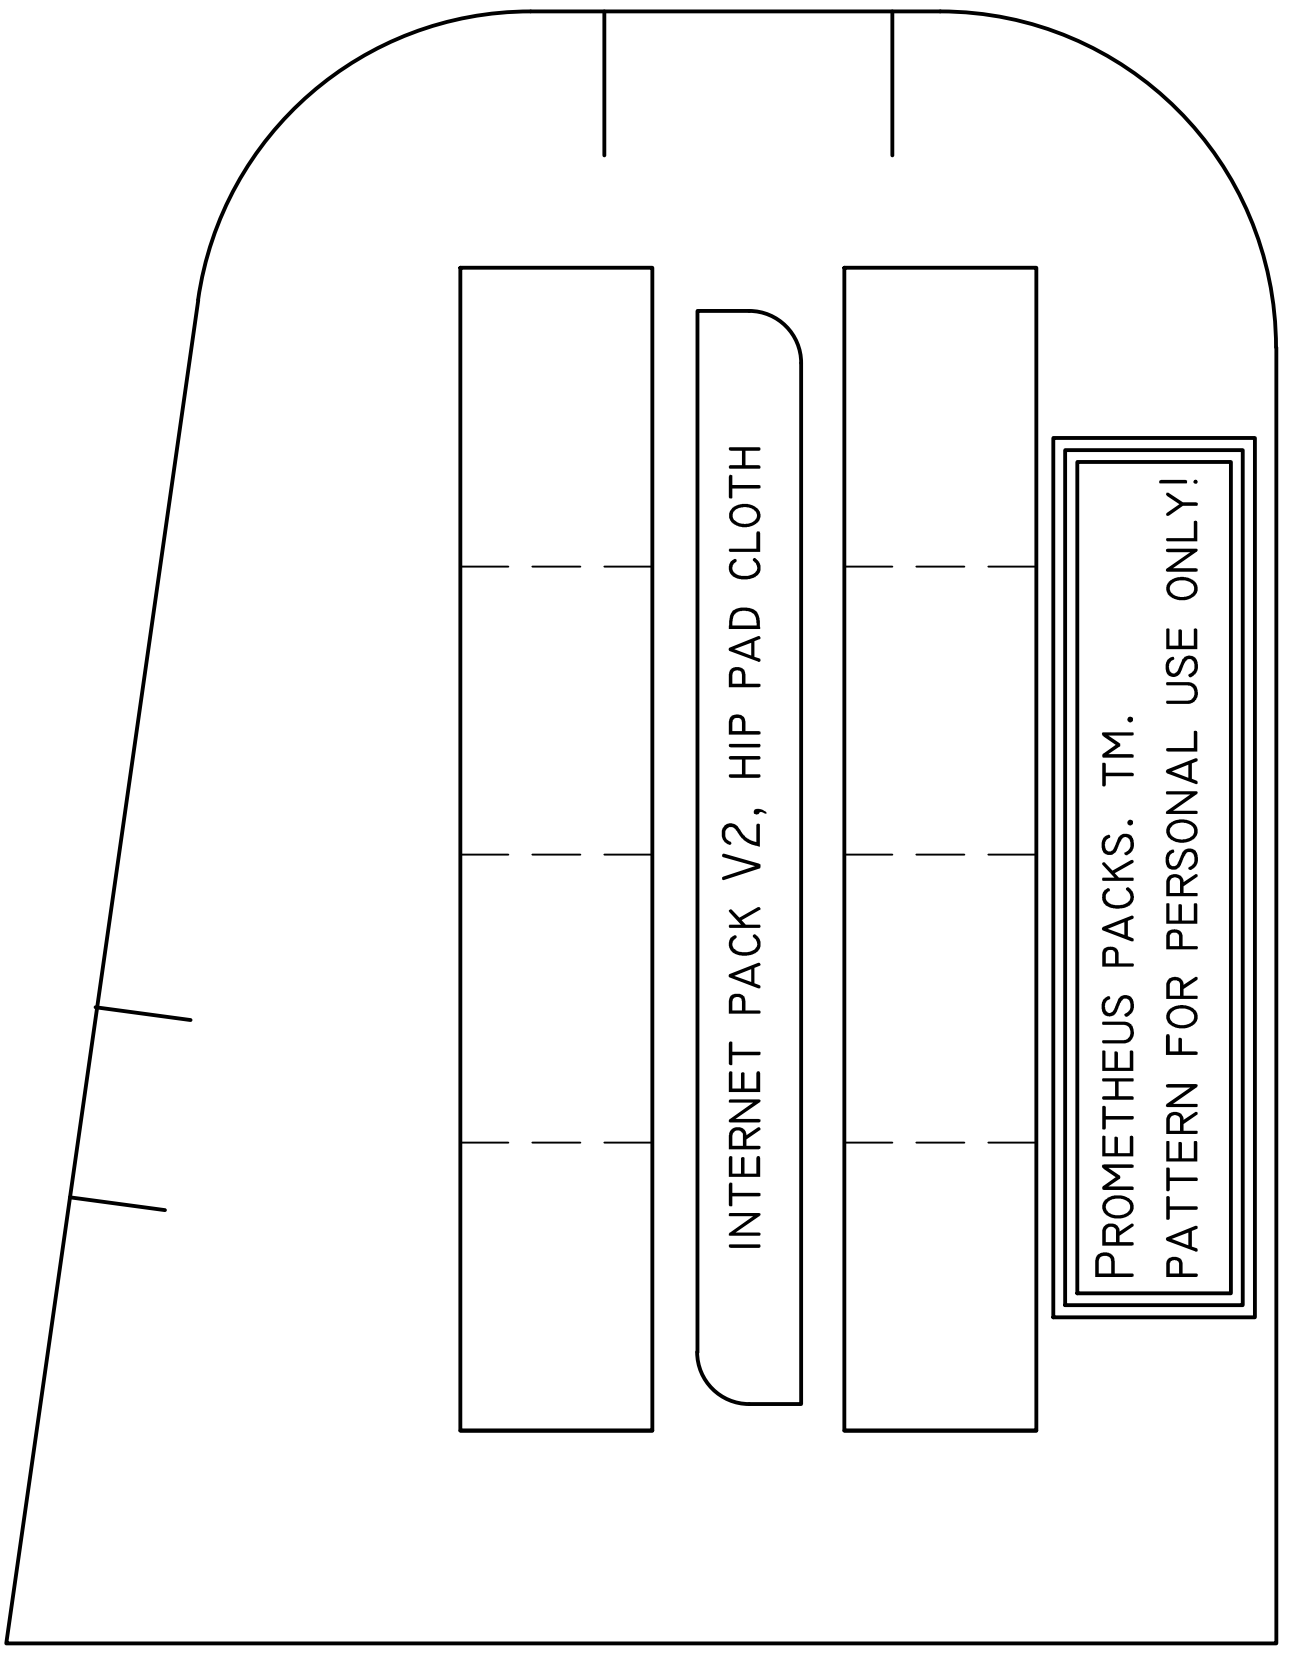

start point for drawstring collar

end point for optional drawstring collar

INTERNET PACK V2, PACK FACE

PROMETHEUS PACKS. TM. PATTERN FOR PERSONAL USE ONLY!

Bar tacks over the points where the ribbon on the double bottom meets

match point B with point B

match point A with point A

INTERNET PACK V2, HIP PAD FOAM

PROMETHEUS PACKS. TM. PATTERN FOR PERSONAL USE ONLY!