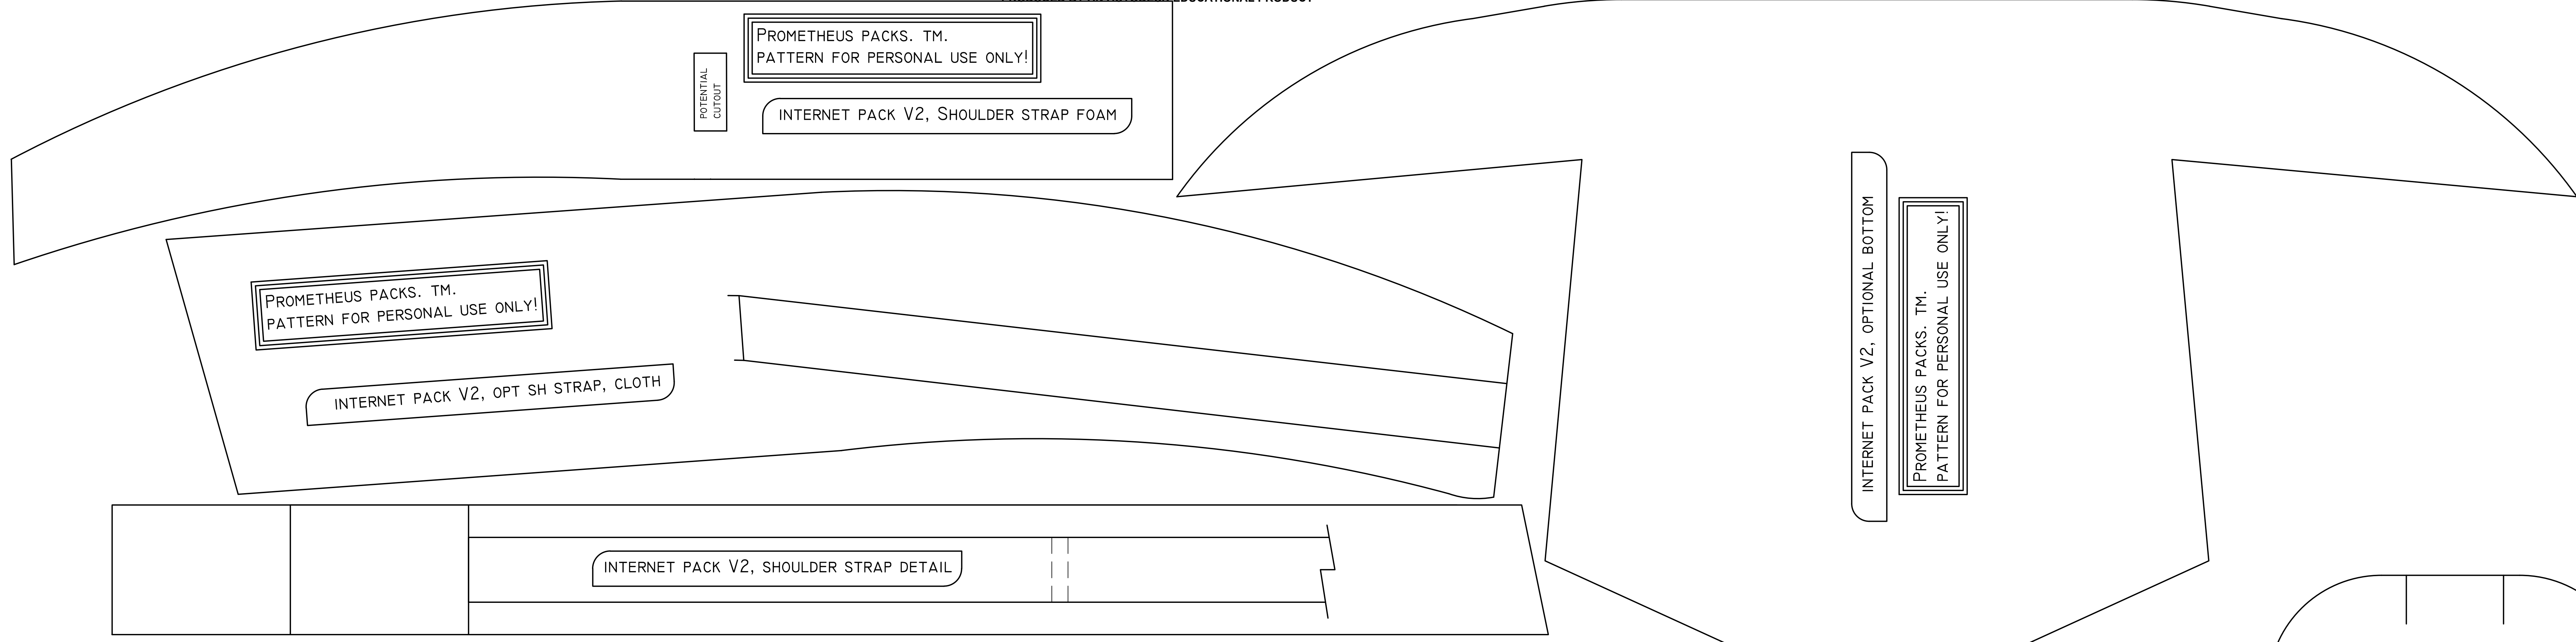

start point for drawstring collar

end point for optional drawstring collar

INTERNET PACK V2, PACK FACE

PROMETHEUS PACKS. TM. PATTERN FOR PERSONAL USE ONLY!

Bar tacks over the points where the ribbon on the double bottom meets

match point B with point B

match point A with point A

INTERNET PACK V2, HIP PAD FOAM

PROMETHEUS PACKS. TM. PATTERN FOR PERSONAL USE ONLY!