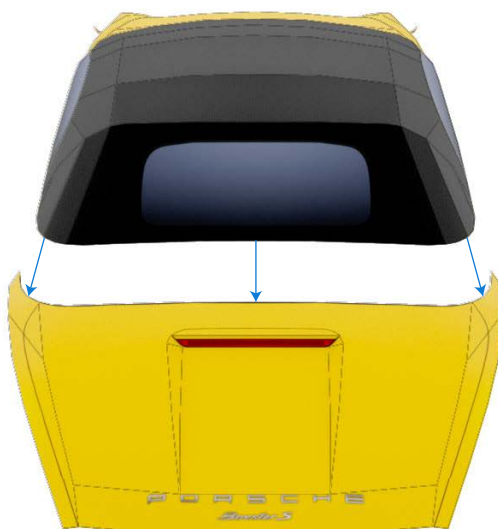

BOXSTER S INSTRUCTIONS

7

8

9