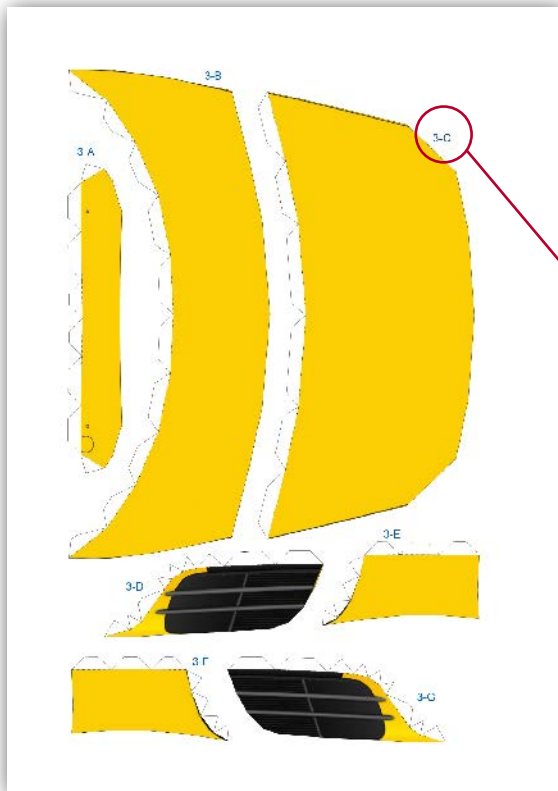

# BOXSTER S

38.5cm / 57.8cm

# 2 SIZES

38.5cm Model

13 pages  
161 parts

57.8cm Model

27 pages  
177 parts

## TEMPLATES

- Mountain fold line 
- ..... Valley fold line 
- Cut line

**3-C** Templates reference the page number and letter of each part. In this case, **3-C** is Templates page **3**, part **C**.