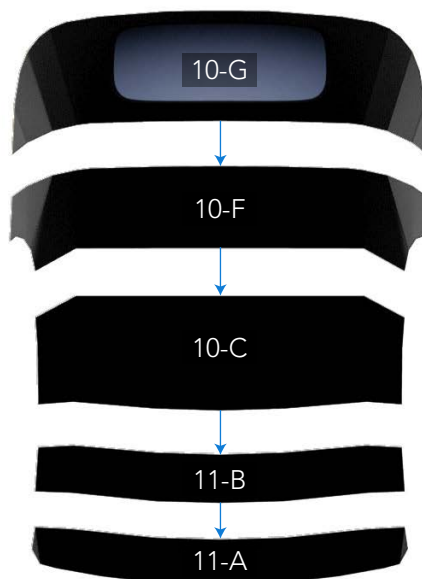

## TEMPLATES

- Mountain fold line 
- ..... Valley fold line 
- Cut line

**3-C** Templates reference the page number and letter of each part. In this case, **3-C** is Templates page **3**, part **C**.

# BOXSTER S INSTRUCTIONS

1

2

3