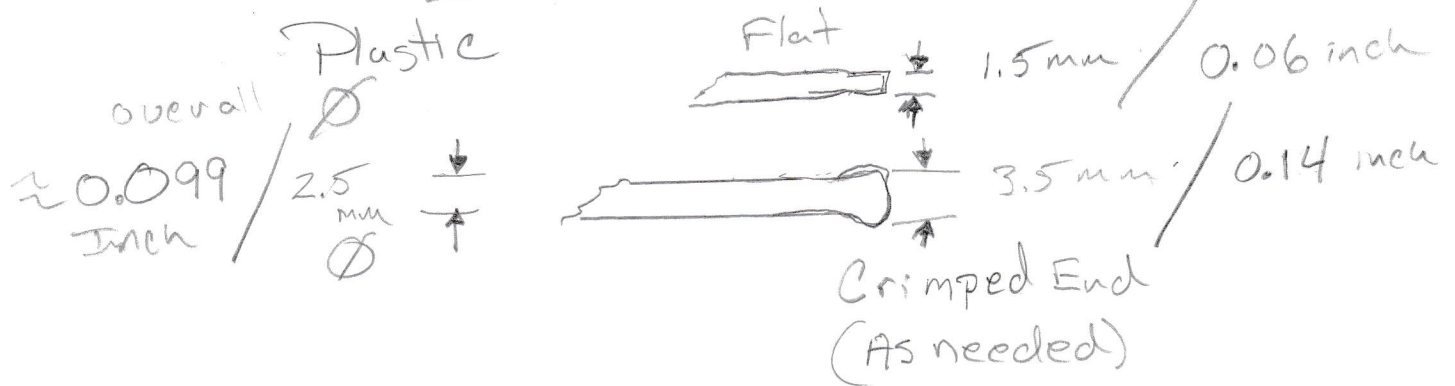

WIP

Length as needed

Recommended length Bottom of container
to 3/4" Below the opening

not to scale

Wip Mixer
for Craft Paint
6/6/24

WIP

Length as needed
 Recommended length Bottom of container
 to 3/4" Below the opening

not to scale

Wip Mixer
 for Craft Paint
 6/6/24