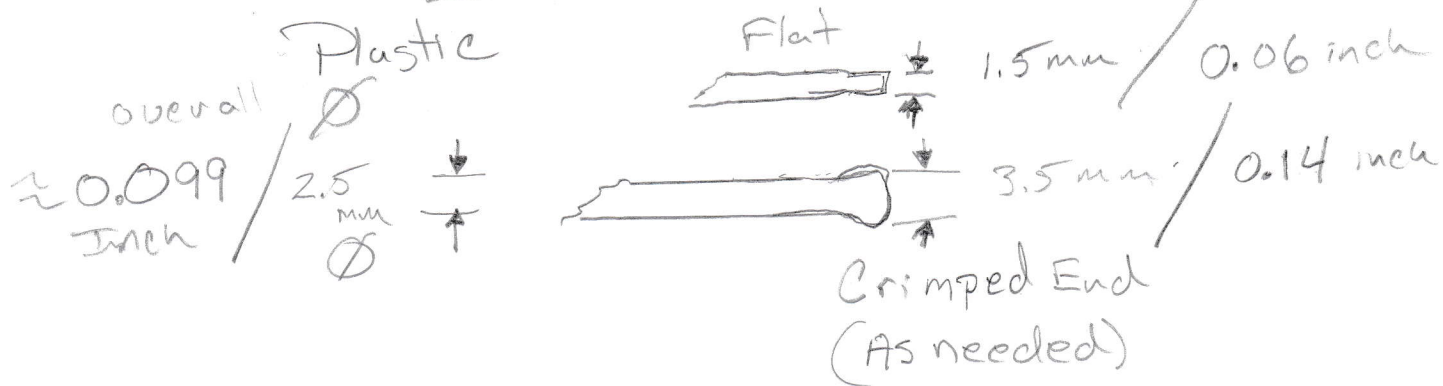

WIP

Length as needed

Recommended length Bottom of container
to 3/4" Below the opening

not to scale

Wip Mixer
for Craft Paint
6/6/24

WIP

Length as needed
 Recommended length Bottom of container
 to 3/4" Below the opening

not to scale

Wip Mixer
 for Craft Paint
 6/6/24