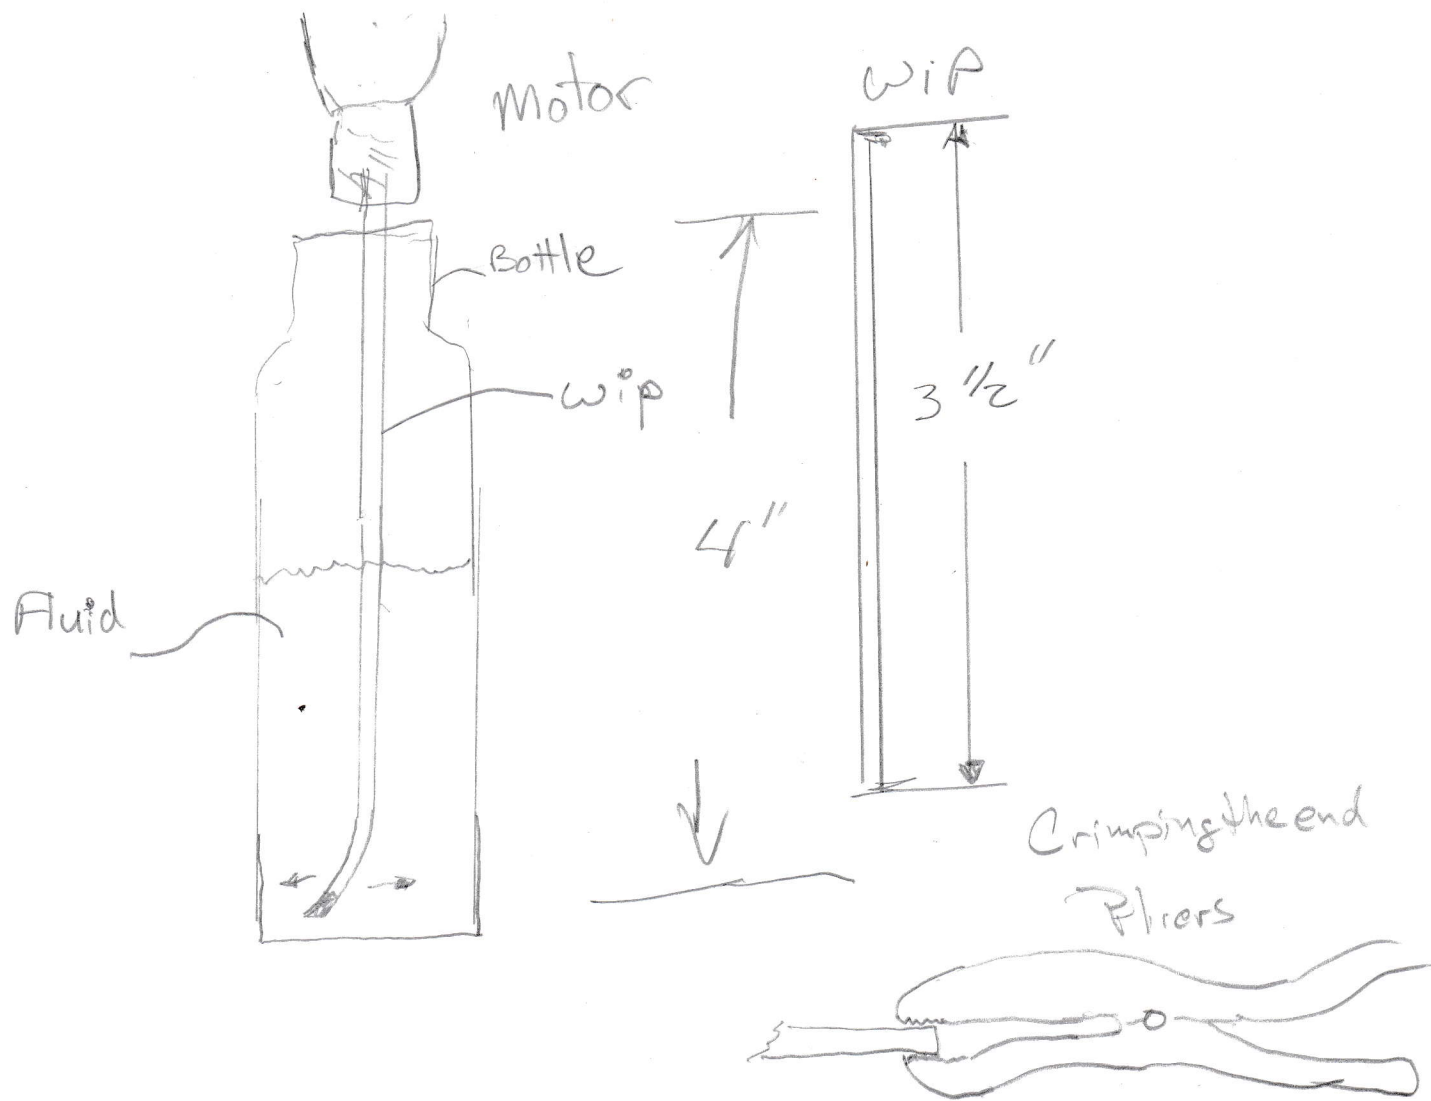

WIP

Length as needed

Recommended length Bottom of container
to 3/4" Below the opening

not to scale

Wip Mixer
for Craft Paint
6/6/24

WIP

Length as needed
 Recommended length Bottom of container
 to 3/4" Below the opening

not to scale

Wip Mixer
 for Craft Paint
 6/6/24