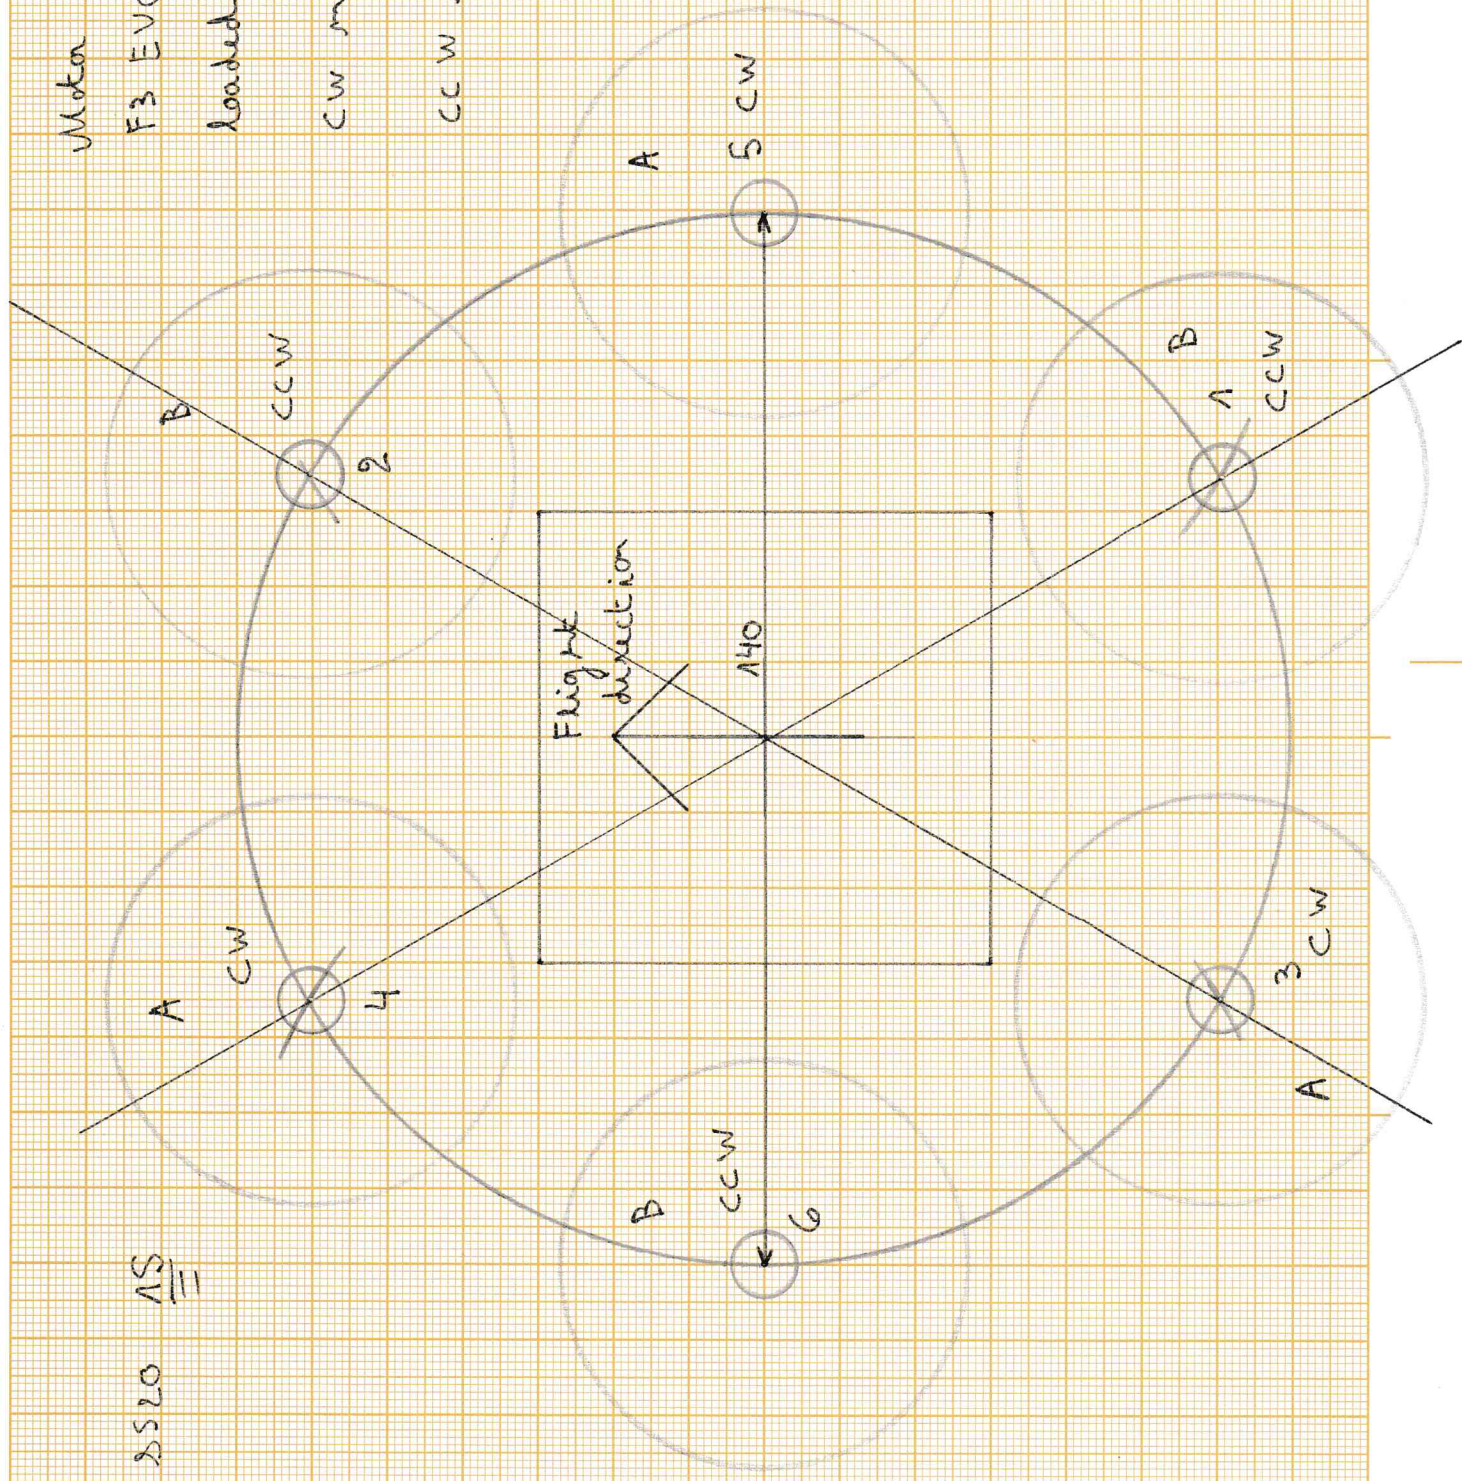

Motors: 2520 AS

Motor numbers shown
F3 EVO Brushed
loaded Beta Flight
CW motors: "A" Prop.
CCW motors: "B" Prop.

Bot 8-4-2020

8-4-2020

Parts list / drawing

Base Plate Light airplane
triplex 2mm (1EA)

(plywood)

all meas. are in mm

Motor Mounts

3 or 4 mm Paint mixing sticks
or use airplane triplex.

OK to round corners for a better
look 😊