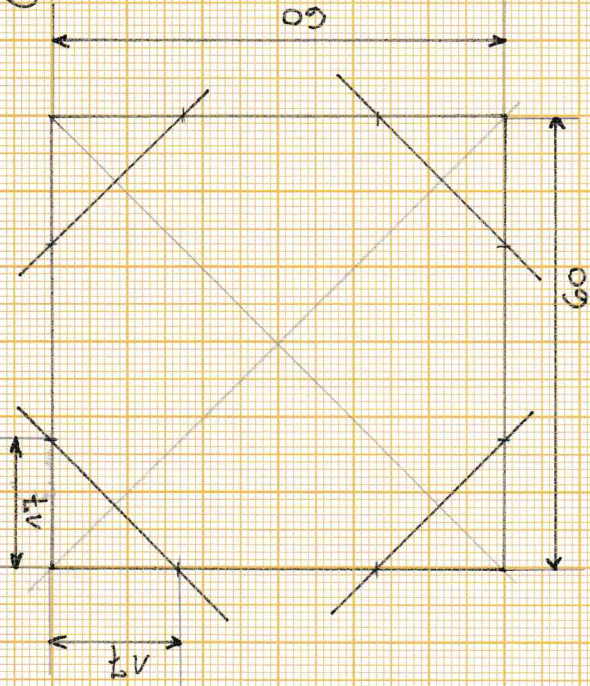

Motors: 2520 AS

Motor numbers shown
F3 EVO Brushed
loaded Beta Flight
CW motors: "A" Prop.
CCW motors: "B" Prop.

Bot 8-4-2020

8-4-2020

Parts list / drawing

Base Plate Light airplane
triplex 2mm (1EA)

(plywood)

all meas. are in mm

Motor Mounts

3 or 4 mm Paint mixing sticks
or use airplane triplex.

OK to round corners for a better
look 😊