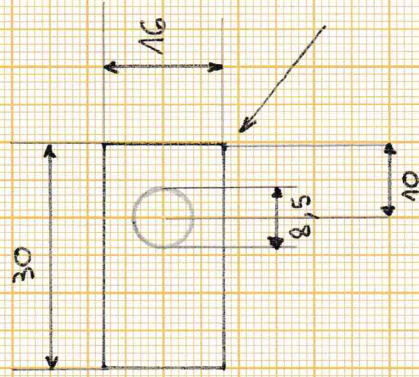

Motors: 2520 AS

Motor numbers shown
F3 EVO Brushed
loaded Beta Flight
CW motors: "A" Prop.
CCW motors: "B" Prop.

Bot 8-4-2020

8-4-2020

Parts list / drawing

Base Plate Light airplane
triplex 2mm (1EA)

(plywood)

all meas. are in mm

Motor Mounts

3 or 4 mm Paint mixing sticks
or use airplane triplex.

OK to round corners for a better
look 😊