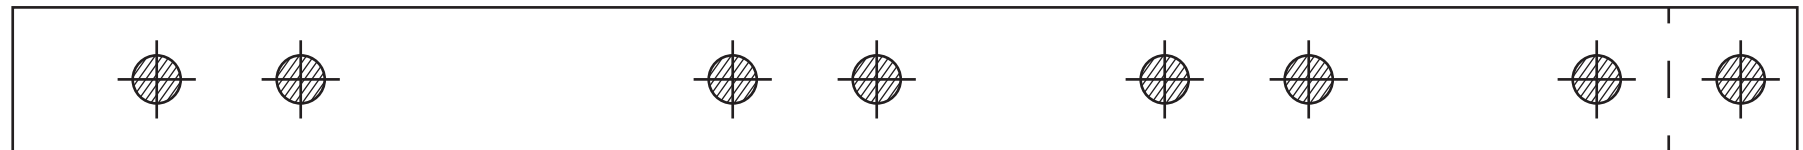

Polypropylene (PP) Strap Patterns

PUNCH HOLE
FOR ELASTIC

PUNCH HOLES
FOR SHIELD STRAP
ATTACHMENT

HEAD STRAP

CENTER LINE

PUNCH HOLES
FOR SHIELD 1

SHIELD STRAP - VERSION 1

PUNCH HOLES
FOR SHIELD 1