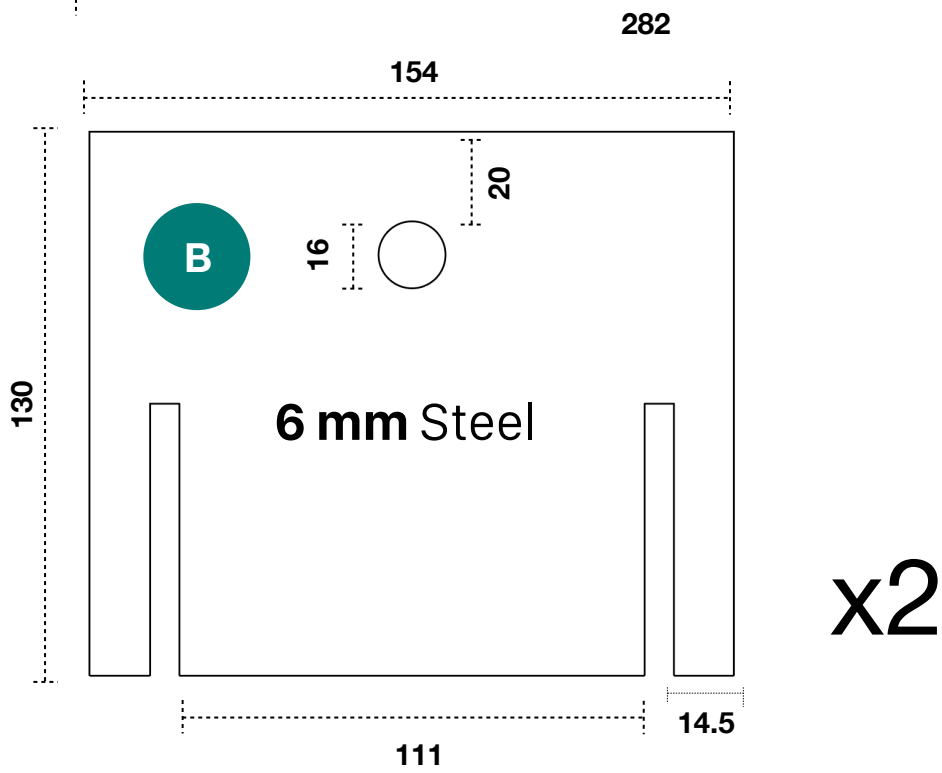

# Major Project Steel Cutting List - Rehaan

1

# Base Plate - Views

2

# Box - Views

# Cylinder + Plates Views