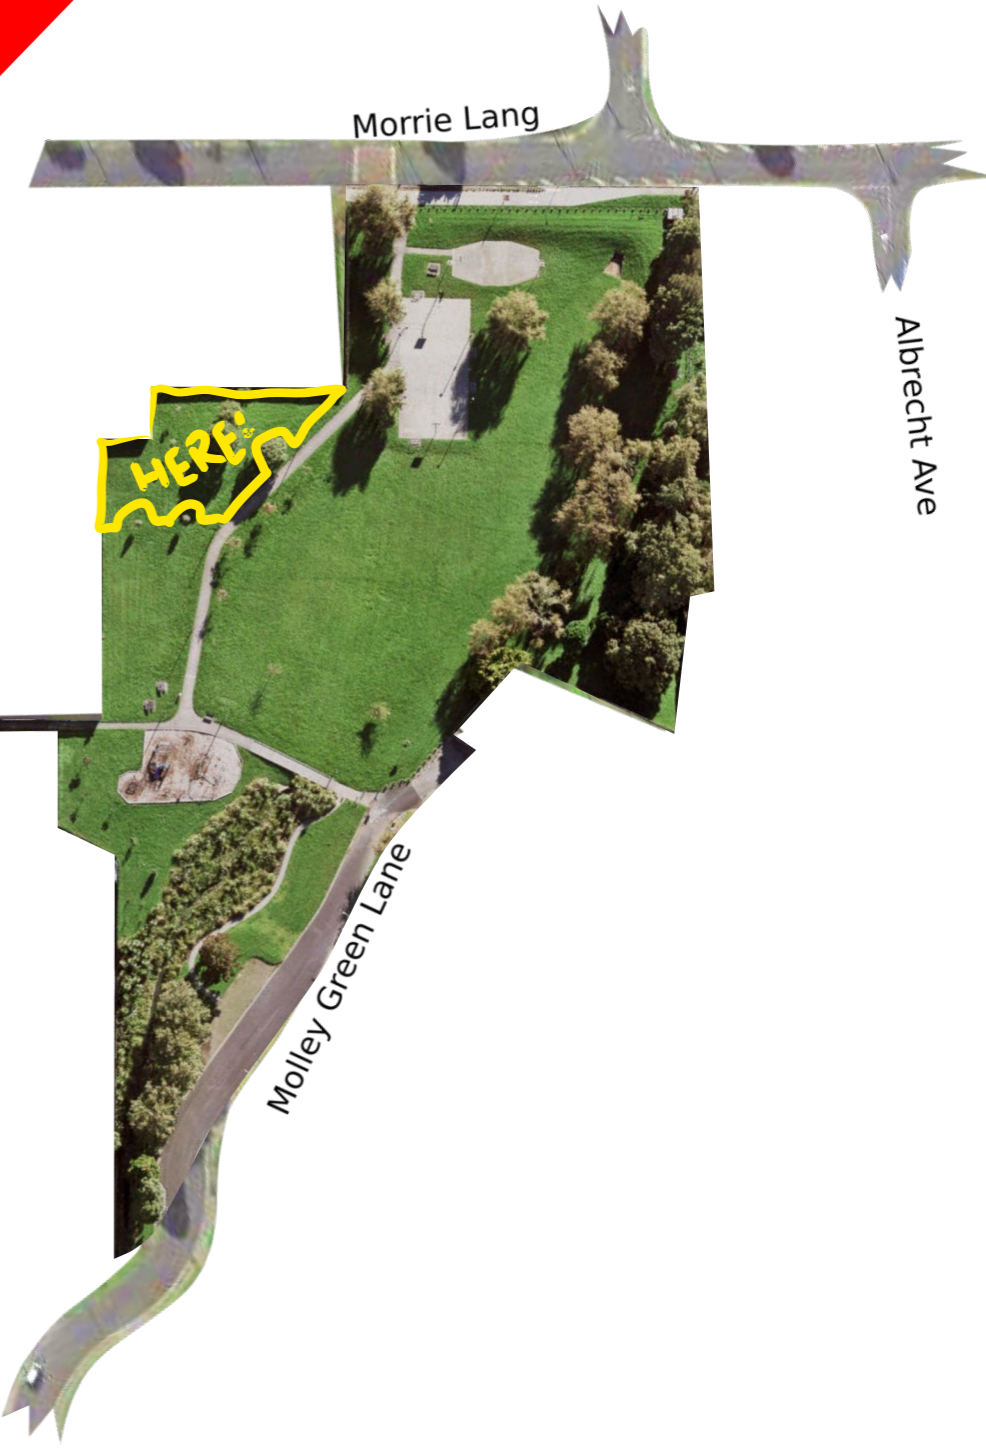

TEMPERATE GUILD

SUBTROPICAL GUILD

RONGOA

Compost Stations

CITRUS GUILD

MEDITERRANEAN GUILD

MEDITERRANEAN GUILD

Compost Stations

Vines

Root Layer

Mid height or shrubs

Ground cover

Small Trees

Medium Trees

Tall Trees

**NITROGEN FIXER
IE. TAGASASTE**