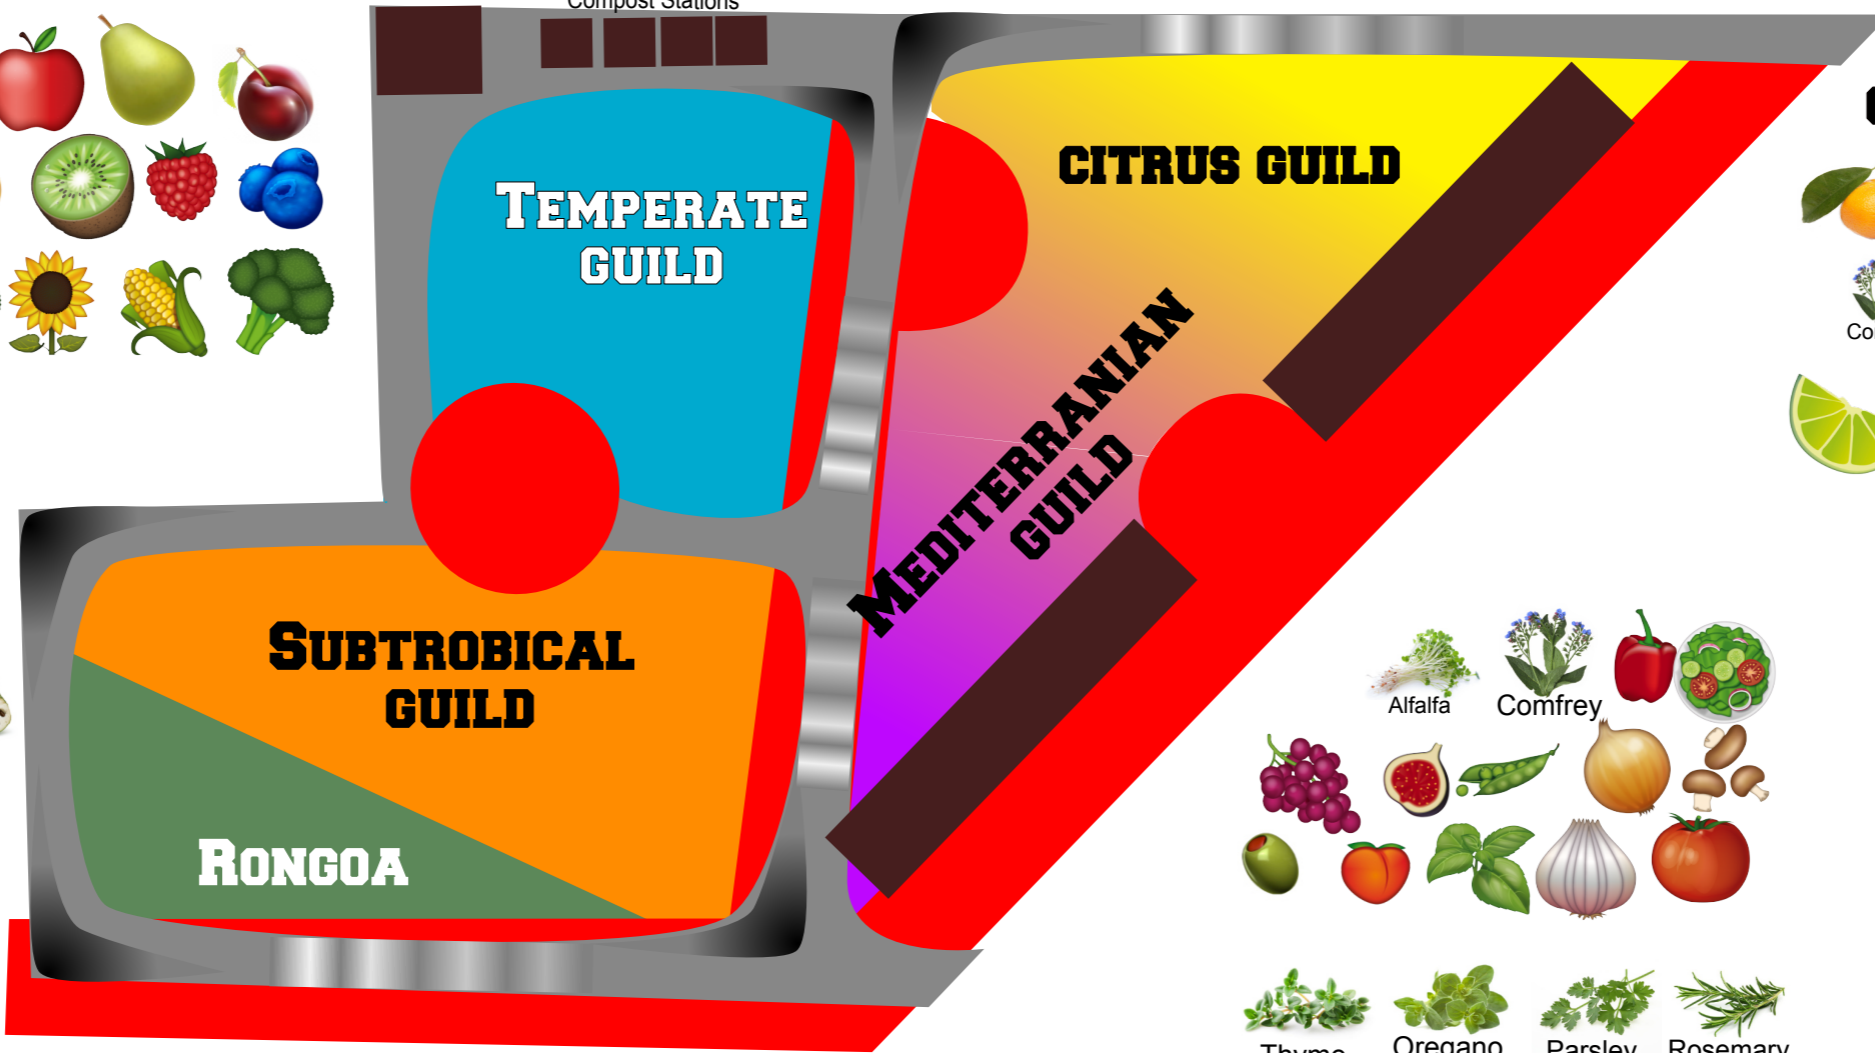

TEMPERATE GUILD

SUBTROPICAL GUILD

RONGOA

Compost Stations

CITRUS GUILD

MEDITERRANEAN GUILD

MEDITERRANEAN GUILD

Compost Stations

Vines

Root Layer

Mid height or shrubs

Ground cover

Small Trees

Medium Trees

Tall Trees

**NITROGEN FIXER
IE. TAGASASTE**