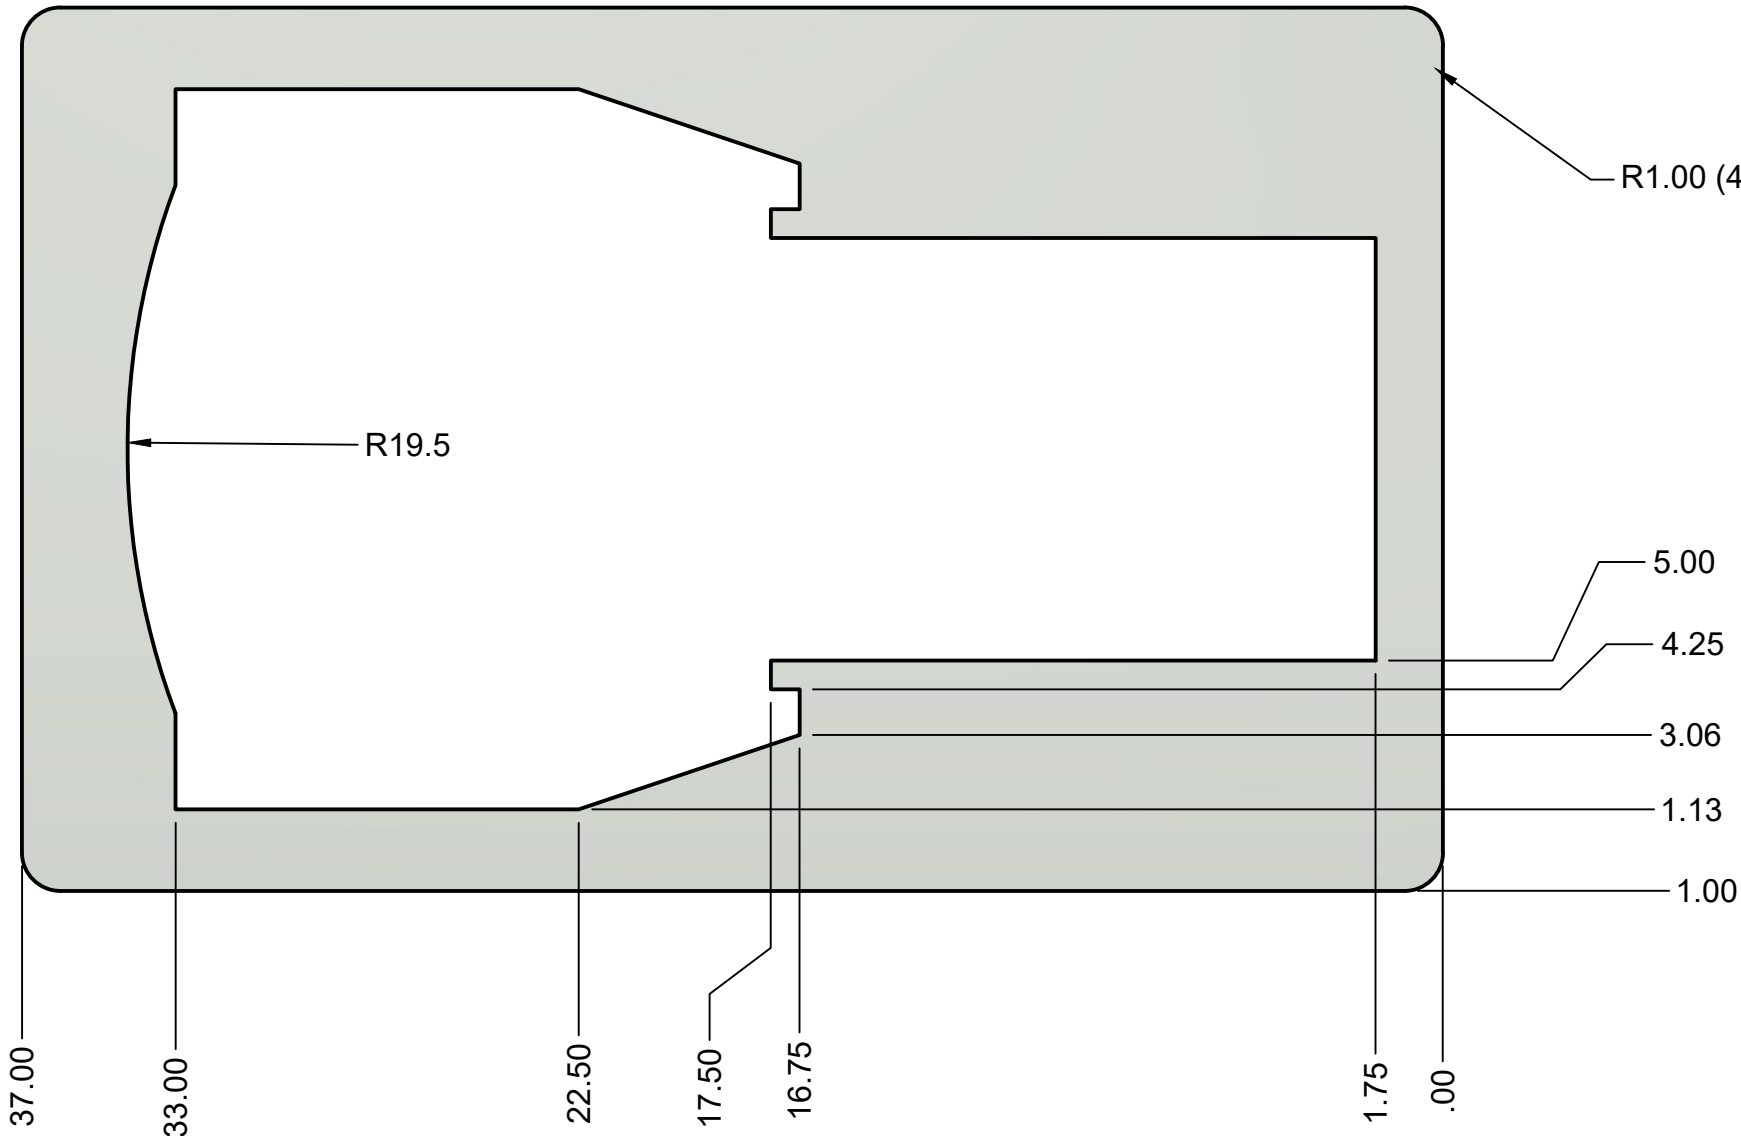

PROJECT			
ParKit Folding Chair			
TITLE			
Chair for hand tools			
SIZE	CODE	MATERIAL	REV
B	INCH	3/4 inch exterior grade plywood	1
DRAWN	EJJ	10/28/2022	SCALE 1:5
WEIGHT		SHEET 1/4	

.750

R1.00 (4 PLCS)

R19.5

5.00

4.25

3.06

1.13

1.00

37.00

33.00

22.50

17.50

16.75

1.75

.00

PROJECT			
ParKit Folding Chair			
TITLE			
Outer Frame			
SIZE	CODE	MATERIAL	REV
B	INCH	3/4 inch exterior grade plywood	1
DRAWN	EJJ	10/28/2022	SCALE 1:5
WEIGHT		SHEET 2/4	

		PROJECT		
		ParKit Folding Chair		
		TITLE		
		Legs		
SIZE	CODE	MATERIAL	REV	
B	INCH	3/4 inch exterior grade plywood	1	
DRAWN	EJJ	10/28/2022	SCALE 1:5	
		WEIGHT	SHEET 3/4	

		PROJECT		
		ParKit Folding Chair		
		TITLE		
		Seat		
SIZE	CODE	MATERIAL	REV	
B	INCH	3/4 inch exterior grade plywood	1	
DRAWN	EJJ	10/28/2022	SCALE 1:5	
		WEIGHT	SHEET 4/4	