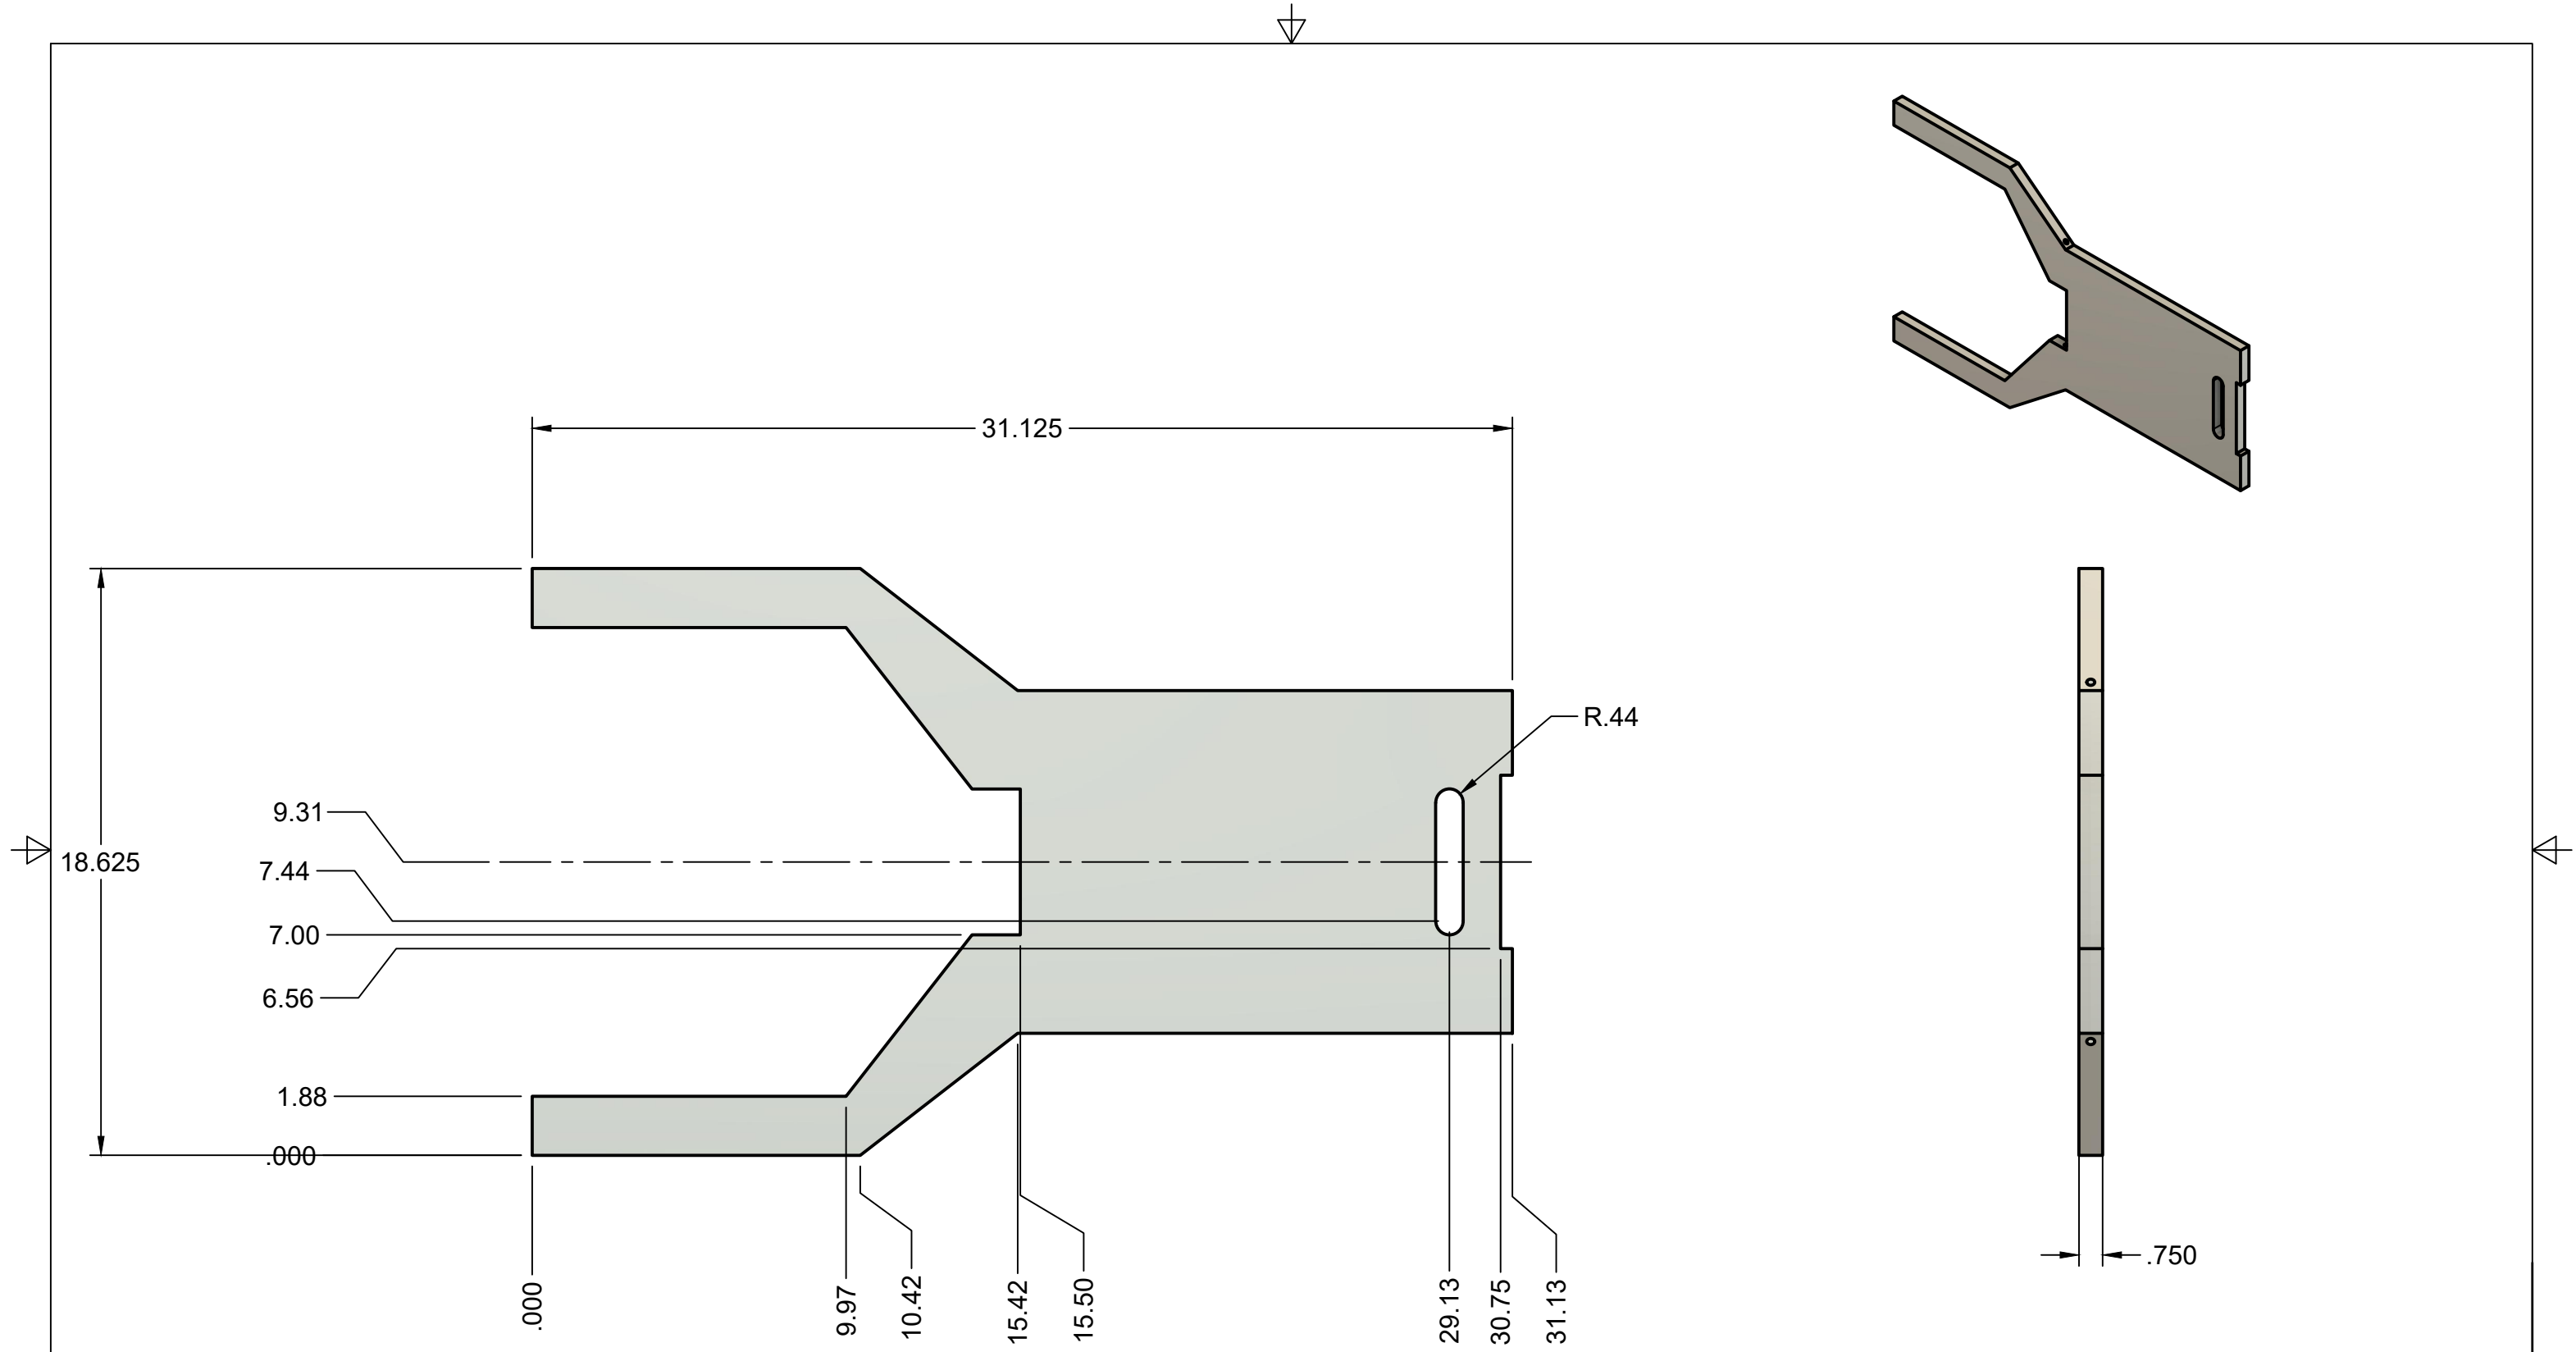

17.50

16.75

1.75

.00

PROJECT			
ParKit Folding Chair			
TITLE			
Outer Frame			
SIZE	CODE	MATERIAL	REV
B	INCH	3/4 inch exterior grade plywood	1
DRAWN	EJJ	10/28/2022	SCALE 1:5
WEIGHT		SHEET 2/4	

		PROJECT		
		ParKit Folding Chair		
		TITLE		
		Legs		
SIZE	CODE	MATERIAL	REV	
B	INCH	3/4 inch exterior grade plywood	1	
DRAWN	EJJ	10/28/2022	SCALE 1:5	
		WEIGHT	SHEET 3/4	