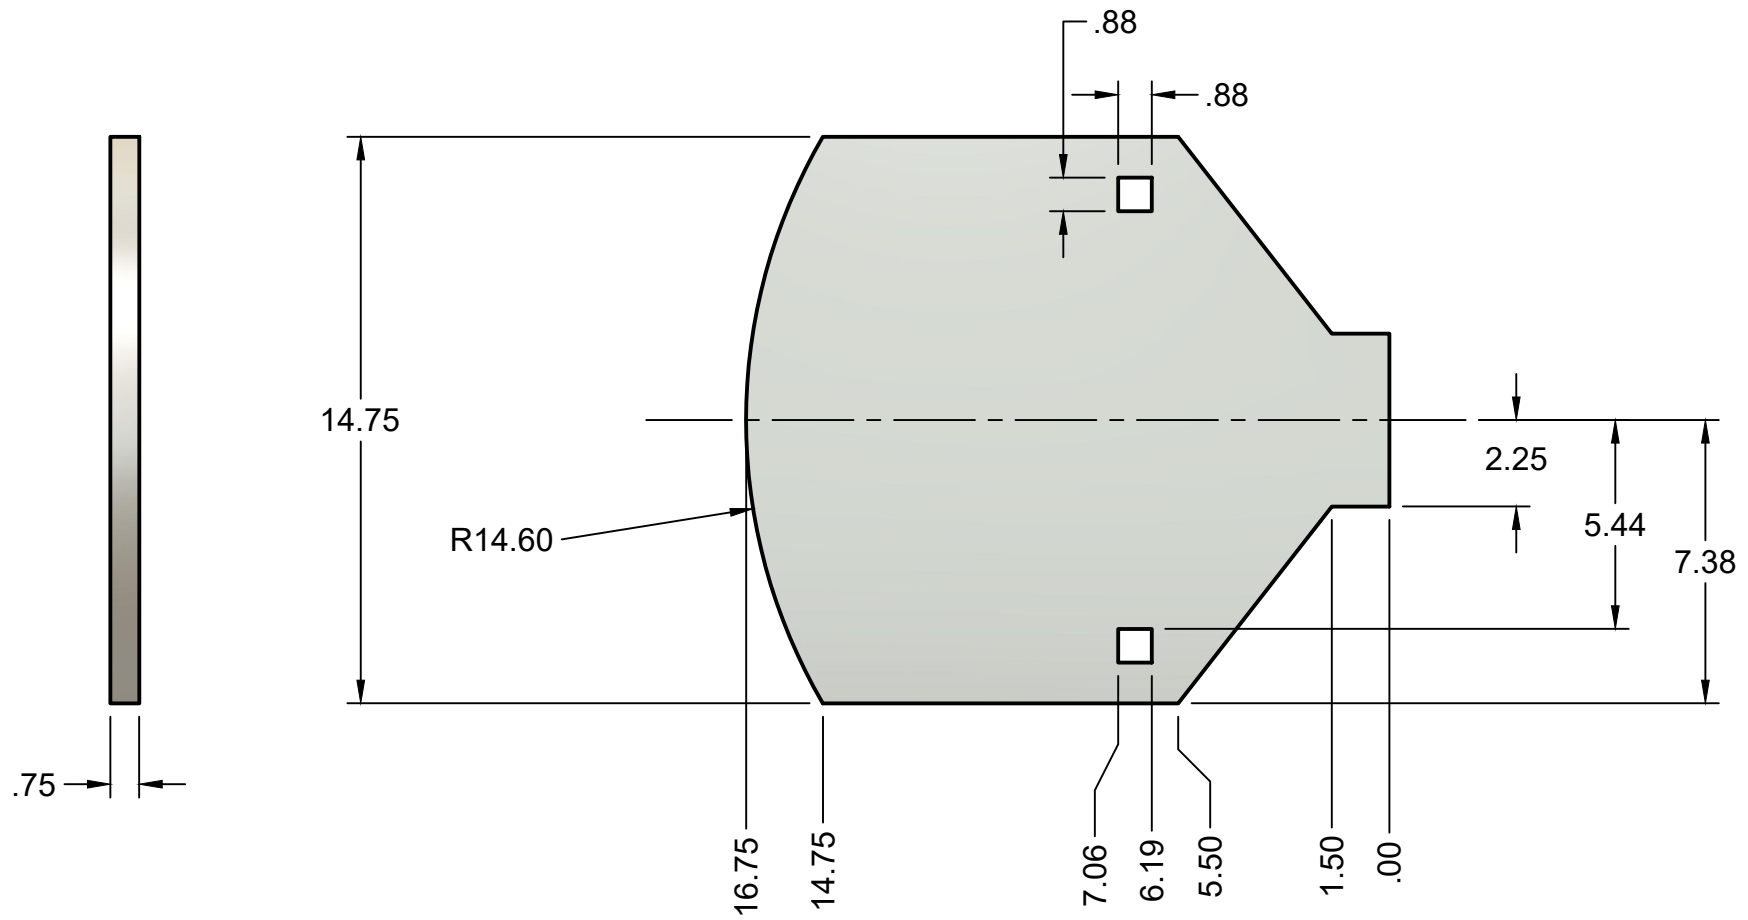

17.50

16.75

1.75

.00

PROJECT			
ParKit Folding Chair			
TITLE			
Outer Frame			
SIZE	CODE	MATERIAL	REV
B	INCH	3/4 inch exterior grade plywood	1
DRAWN	EJJ	10/28/2022	SCALE 1:5
WEIGHT		SHEET 2/4	

		PROJECT		
		ParKit Folding Chair		
		TITLE		
		Legs		
SIZE	CODE	MATERIAL	REV	
B	INCH	3/4 inch exterior grade plywood	1	
DRAWN	EJJ	10/28/2022	SCALE 1:5	
		WEIGHT	SHEET 3/4	