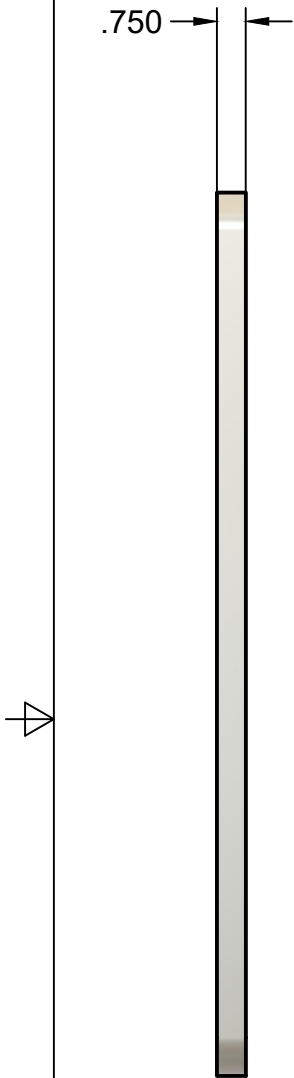

PROJECT			
ParKit Folding Chair			
TITLE			
Chair for hand tools			
SIZE	CODE	MATERIAL	REV
B	INCH	3/4 inch exterior grade plywood	1
DRAWN	EJJ	10/28/2022	SCALE 1:5
WEIGHT		SHEET 1/4	

.750

R1.00 (4 PLCS)

R19.5

5.00

4.25

3.06

1.13

1.00

37.00

33.00

22.50

17.50

16.75

1.75

.00

PROJECT			
ParKit Folding Chair			
TITLE			
Outer Frame			
SIZE	CODE	MATERIAL	REV
B	INCH	3/4 inch exterior grade plywood	1
DRAWN	EJJ	10/28/2022	SCALE 1:5
WEIGHT		SHEET 2/4	

		PROJECT		
		ParKit Folding Chair		
		TITLE		
		Legs		
SIZE	CODE	MATERIAL	REV	
B	INCH	3/4 inch exterior grade plywood	1	
DRAWN	EJJ	10/28/2022	SCALE 1:5	
		WEIGHT	SHEET 3/4	

		PROJECT		
		ParKit Folding Chair		
		TITLE		
		Seat		
SIZE	CODE	MATERIAL	REV	
B	INCH	3/4 inch exterior grade plywood	1	
DRAWN	EJJ	10/28/2022	SCALE 1:5	
		WEIGHT	SHEET 4/4	