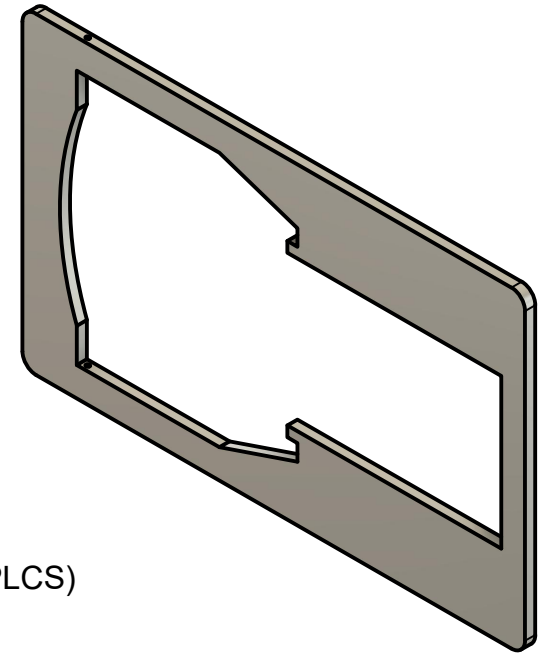

PROJECT			
ParKit Folding Chair			
TITLE			
Chair for hand tools			
SIZE	CODE	MATERIAL	REV
B	INCH	3/4 inch exterior grade plywood	1
DRAWN	EJJ	10/28/2022	SCALE 1:5
WEIGHT		SHEET 1/4	

.750

R1.00 (4 PLCS)

R19.5

5.00

4.25

3.06

1.13

1.00

37.00

33.00

22.50