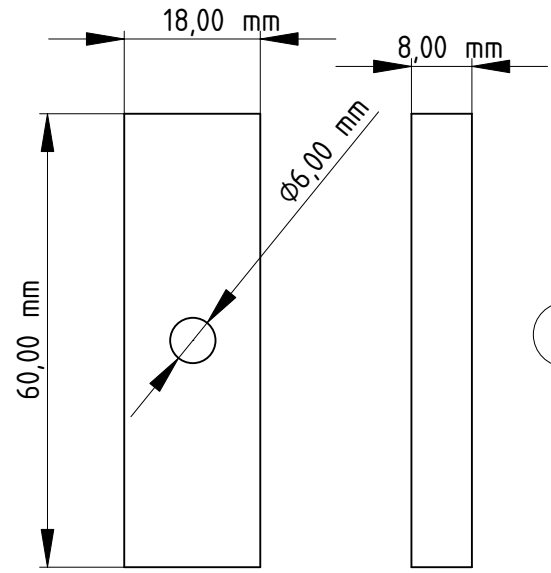

2

1

4

3

2

1

Bicycle rim 28"

Bicycle rim 28"

Butterfly nut M4

Wooden block with hole 6mm

Bolt M4x70

DESIGNED BY: <b>KELLERN3RD5</b>		<b>LED-Flower</b>		G	—
DATE: <b>2022-03-12</b>		<b>Bolt connection</b>		F	—
SIZE <b>A4</b>	WEIGHT (kg)	DRAWING NUMBER		E	—
SCALE <b>Scale</b>	<b>Weight</b>	<b>Drawing number</b>		D	—
		SHEET		C	—
		<b>Sheet</b>		B	—
				A	—