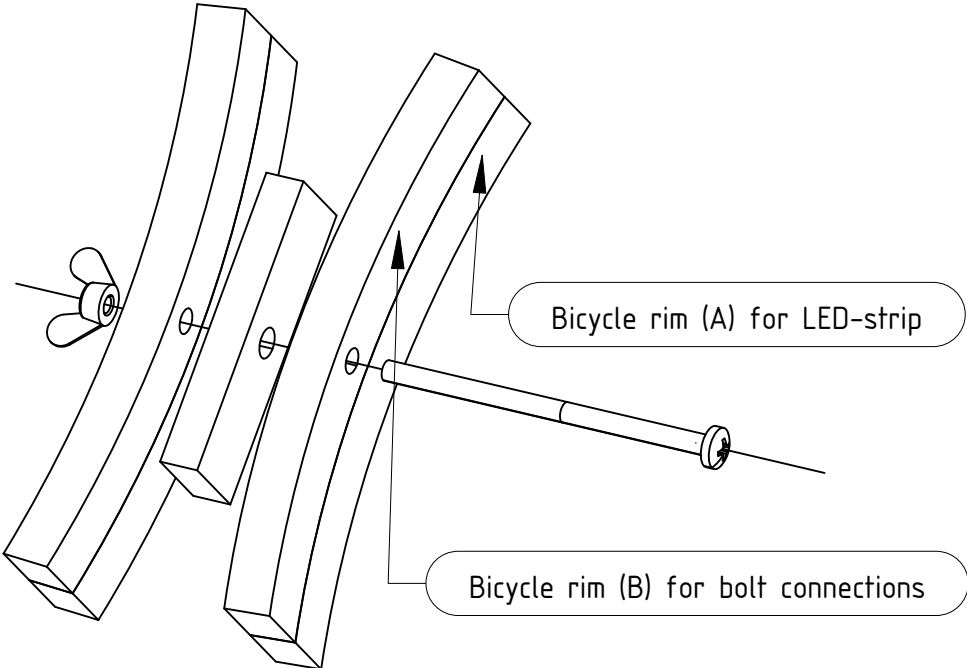

2

1

4

3

2

1

Bicycle rim 28"

Bicycle rim 28"

Butterfly nut M4

Wooden block with hole 6mm

Bolt M4x70

DESIGNED BY: <b>KELLERN3RD5</b>		<b>LED-Flower</b>		G	—
DATE: <b>2022-03-12</b>		<b>Bolt connection</b>		F	—
SIZE <b>A4</b>	WEIGHT (kg)	DRAWING NUMBER		E	—
SCALE <b>Scale</b>	<b>Weight</b>	<b>Drawing number</b>		D	—
		SHEET		C	—
		<b>Sheet</b>		B	—
				A	—