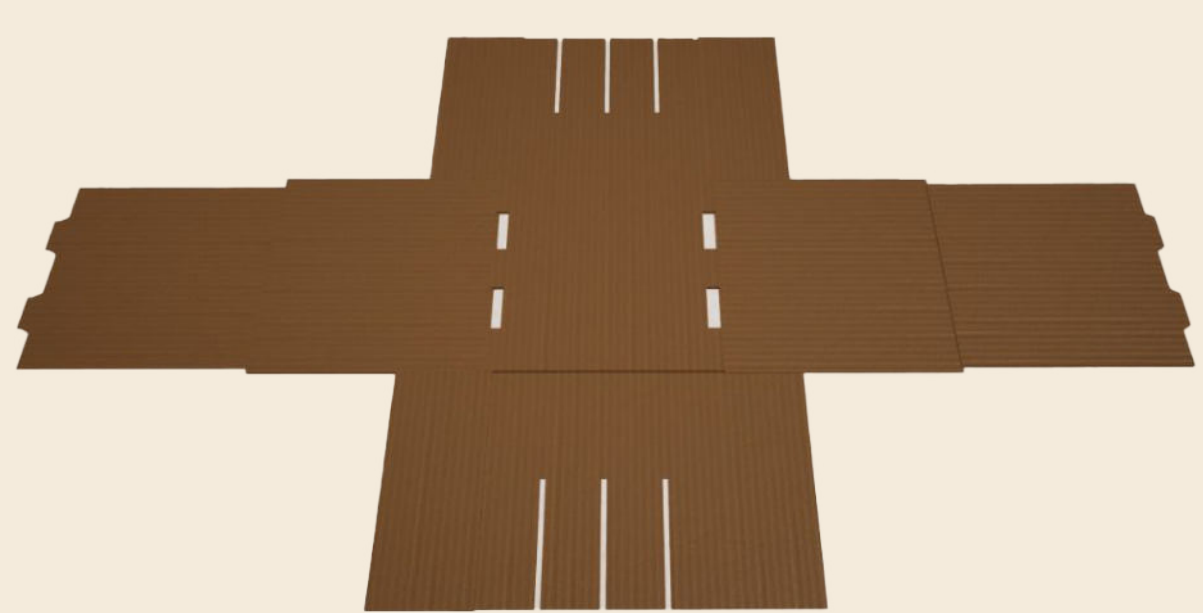

SIMPLICIA

Simplicia is designed for young, active lifestyles, It offers a minimal, functional, and sustainable storage solution. Made from eco-friendly materials, it is portable, customizable, and easy to assemble without adhesives. Its modular and collapsible structure ensures practicality for small spaces, making it ideal for users who frequently move between rooms or homes.