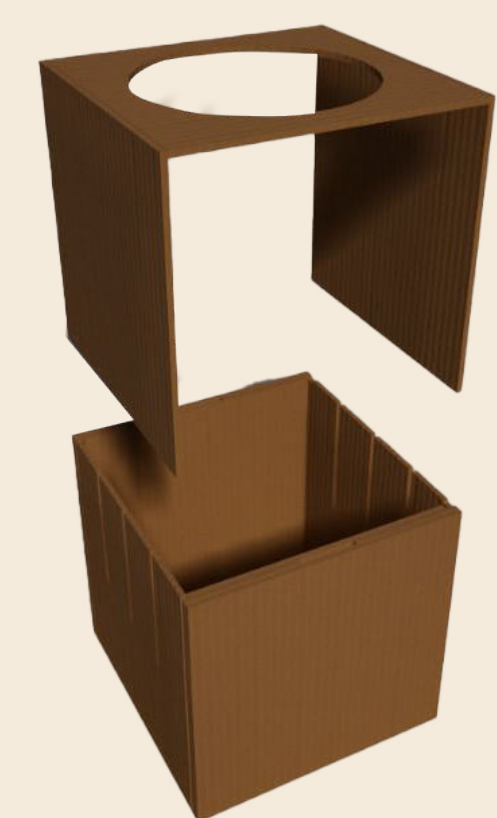

SIMPLICIA

Simplicia is designed for young, active lifestyles, It offers a minimal, functional, and sustainable storage solution. Made from eco-friendly materials, it is portable, customizable, and easy to assemble without adhesives. Its modular and collapsible structure ensures practicality for small spaces, making it ideal for users who frequently move between rooms or homes.