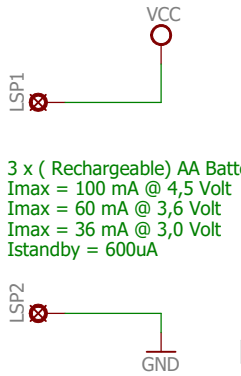

Fiber LED Lamp

2016-01-23

Programmer

3 x (Rechargeable) AA Battery
Imax = 100 mA @ 4,5 Volt
Imax = 60 mA @ 3,6 Volt
Imax = 36 mA @ 3,0 Volt
Istandby = 600uA