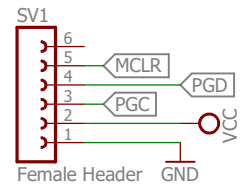

Fiber LED Lamp

2016-01-23

Programmer

3 x (Rechargeable) AA Battery
Imax = 100 mA @ 4,5 Volt
Imax = 60 mA @ 3,6 Volt
Imax = 36 mA @ 3,0 Volt
Istandby = 600uA