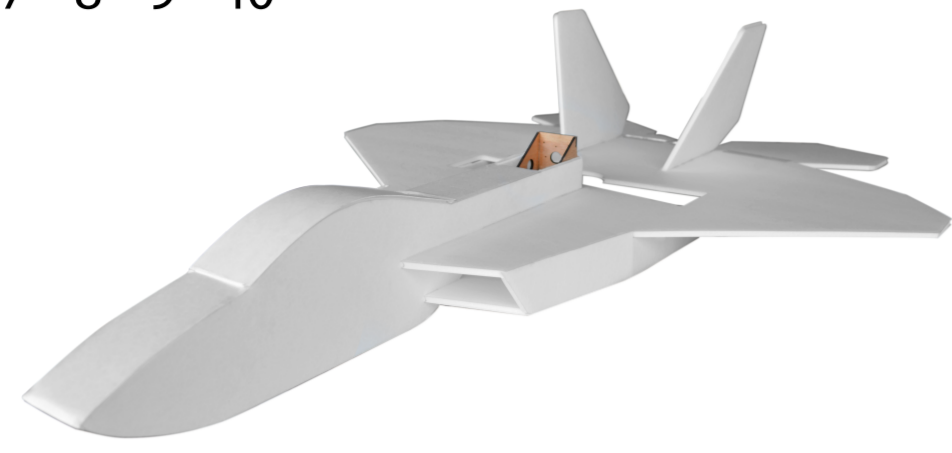

FT 22

black = cut
red = score 50%
blue = lightly crease

Recommended electronics:
1300 kv 24 gram motor
10-25 amp
500-1300 mAh 3s (20c)
(2) 9 gram servos

Throws:
40° deflection (rudder/elevator)
Expo 30%

Weight Without Battery
8.3 oz (235 g)

Prop:
9 X 4.7 Slow Fly

FT 22

black = cut
red = score 50%
blue = lightly crease