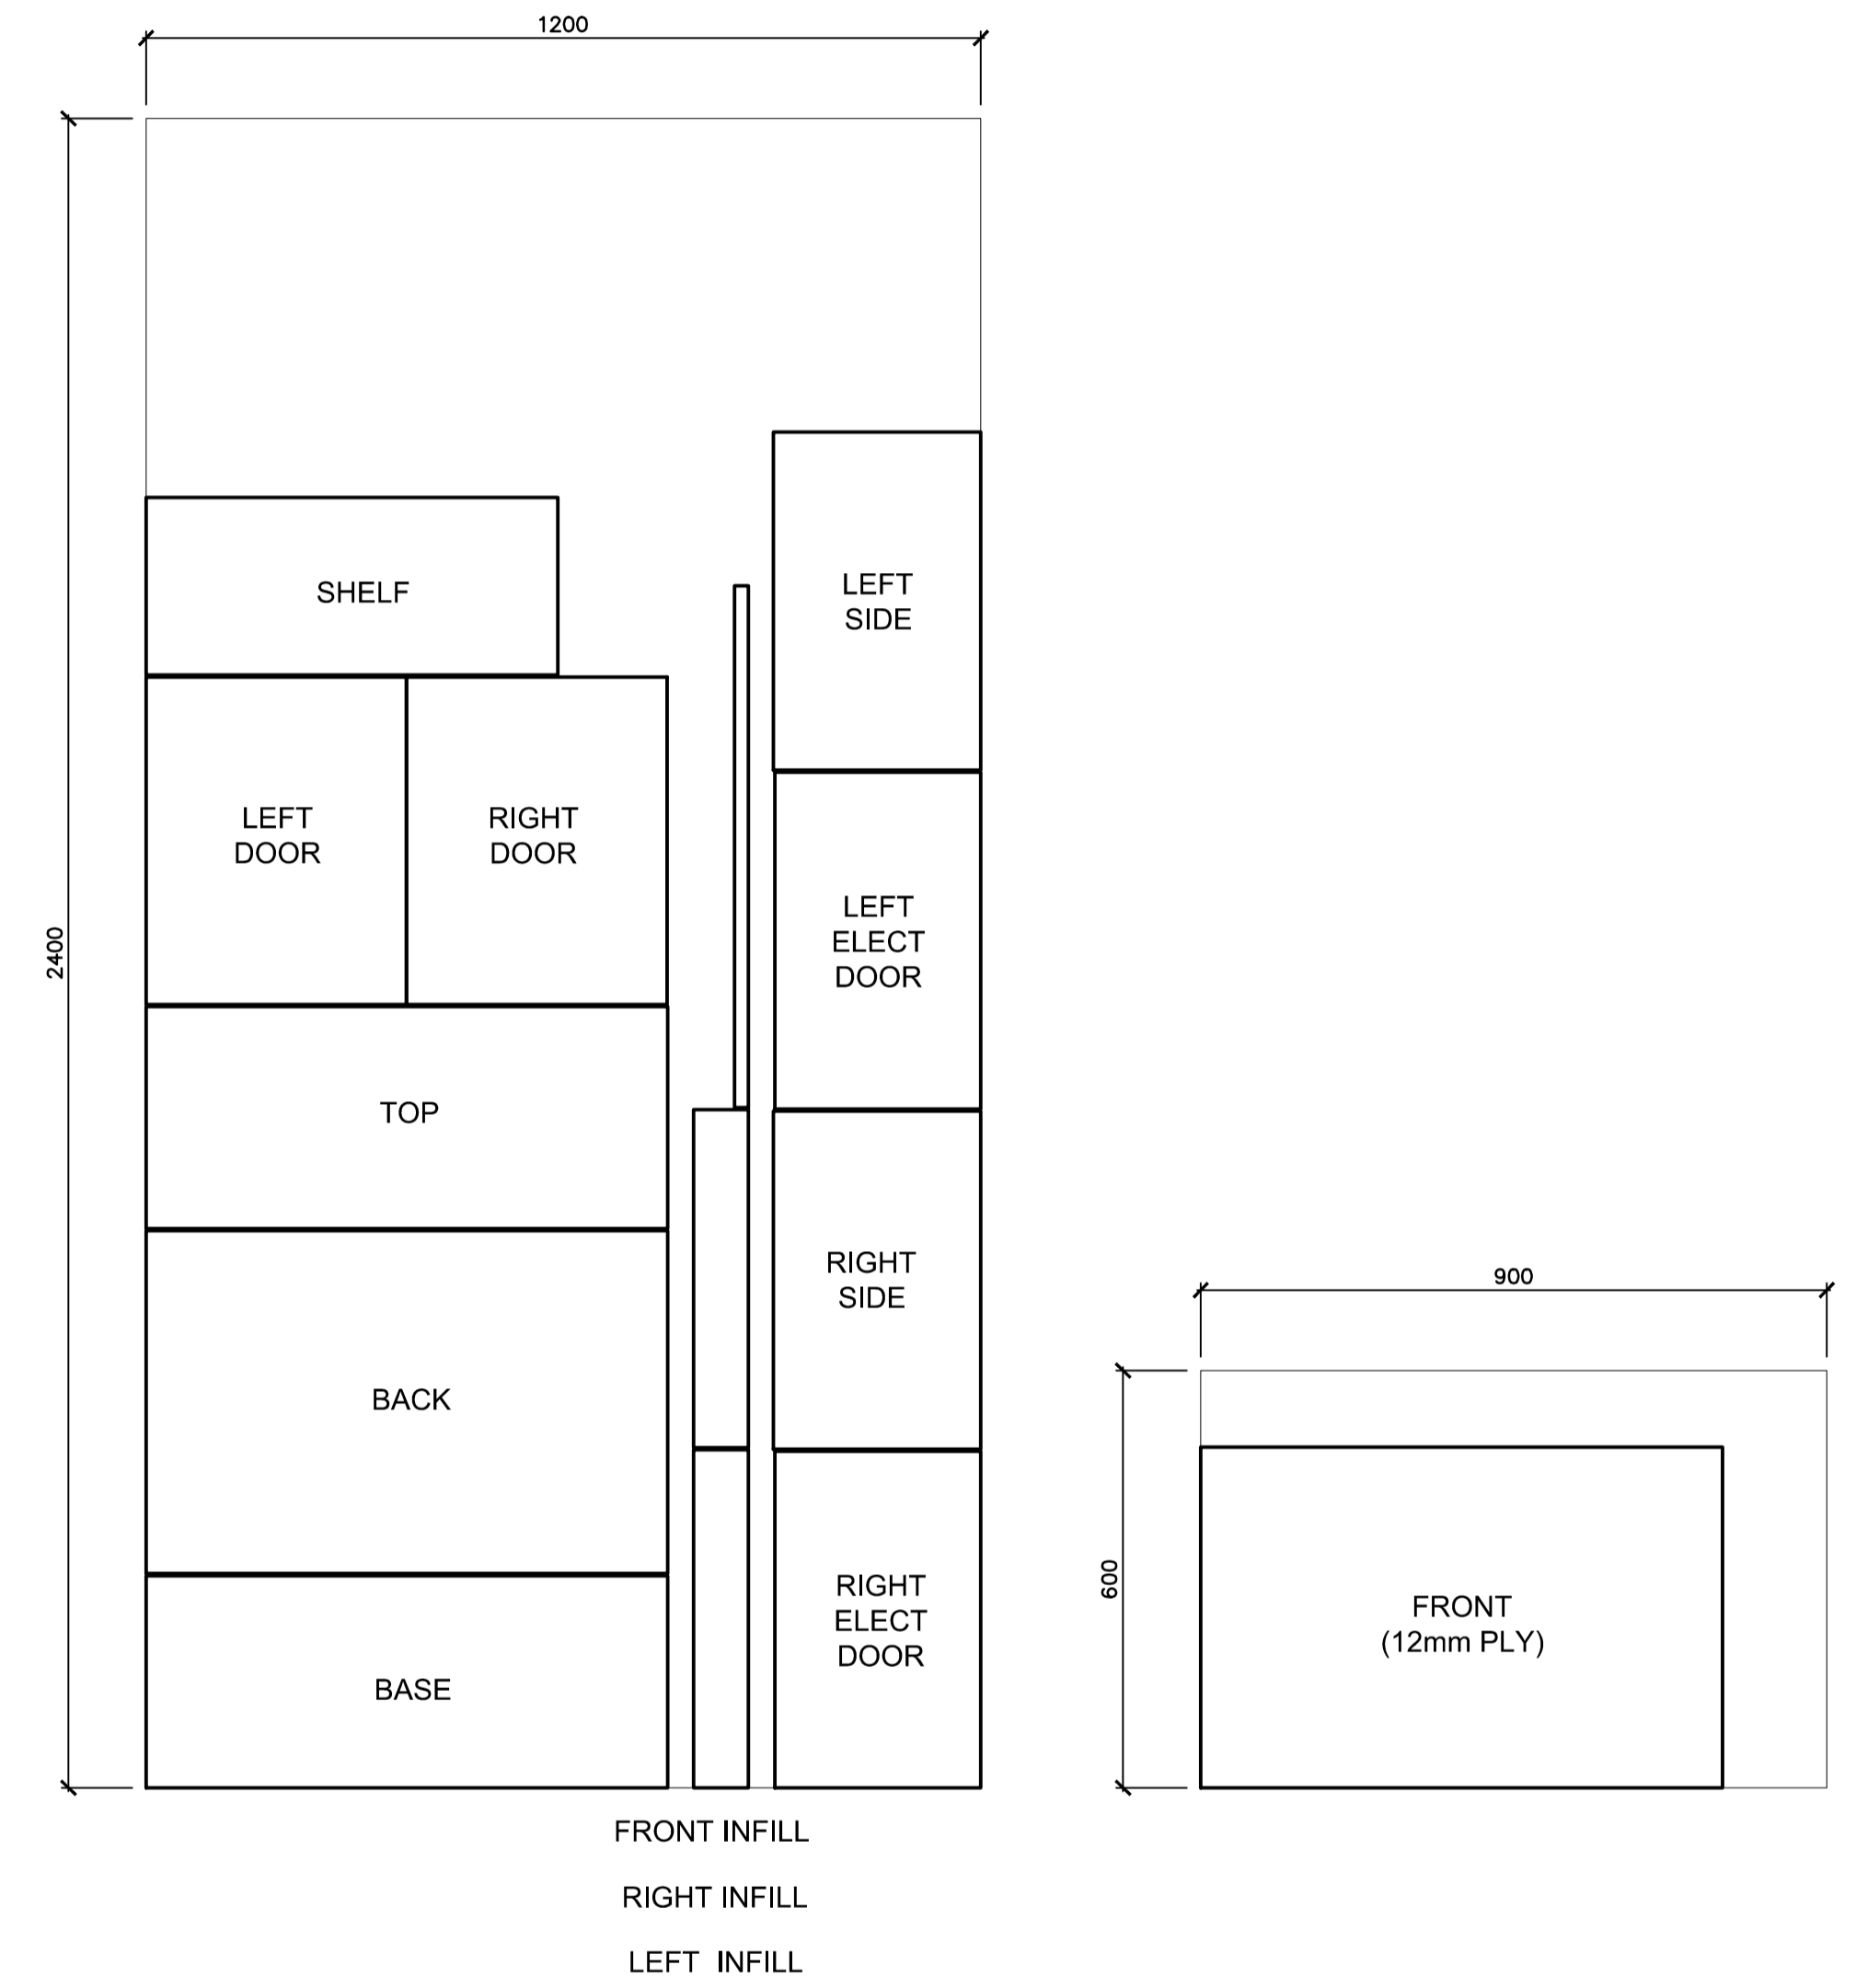

CUTTING LIST 1:10

FULL PLYWOOD SHEET CUTTING LAYOUT 1:10

DATE	REVISION	BY
PROJECT		
<b>PORTABLE ELECTRONICS WORKSTATION</b>		
<b>&amp; CUTTING LIST &amp; CUTTING LAYOUT</b>		
twitter: @Tez_Gelmir		
DRAWN	T.S.	DATE 22.8.2014
CERTIFIED		SCALE 1:10
JOB No.		
<b>14012</b>		
DRAWING No.		
<b>02</b>		