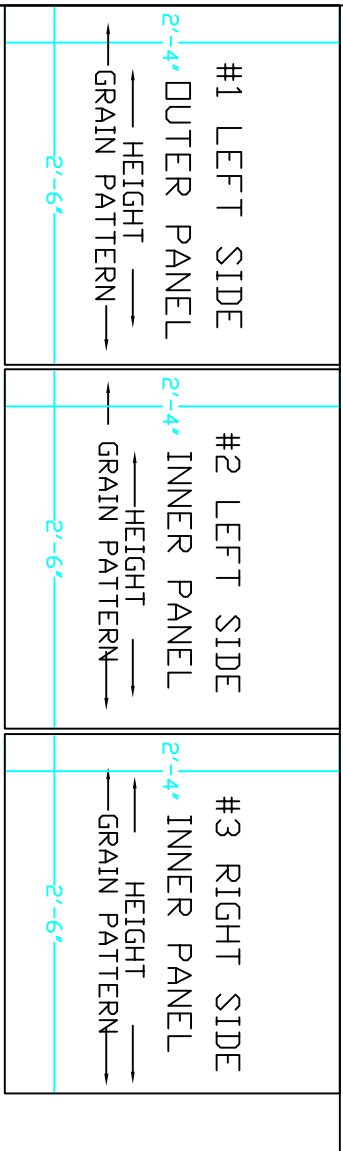

4' X 8' X 3/4" PUREBOND RED OAK

EXECUTIVE OAK DESK
SUBMITTED TO: INSTRUCTABLES
BY: MIKEB
3/4" OAK PLYWOOD LAYOUT
PAGE 1 OF 7