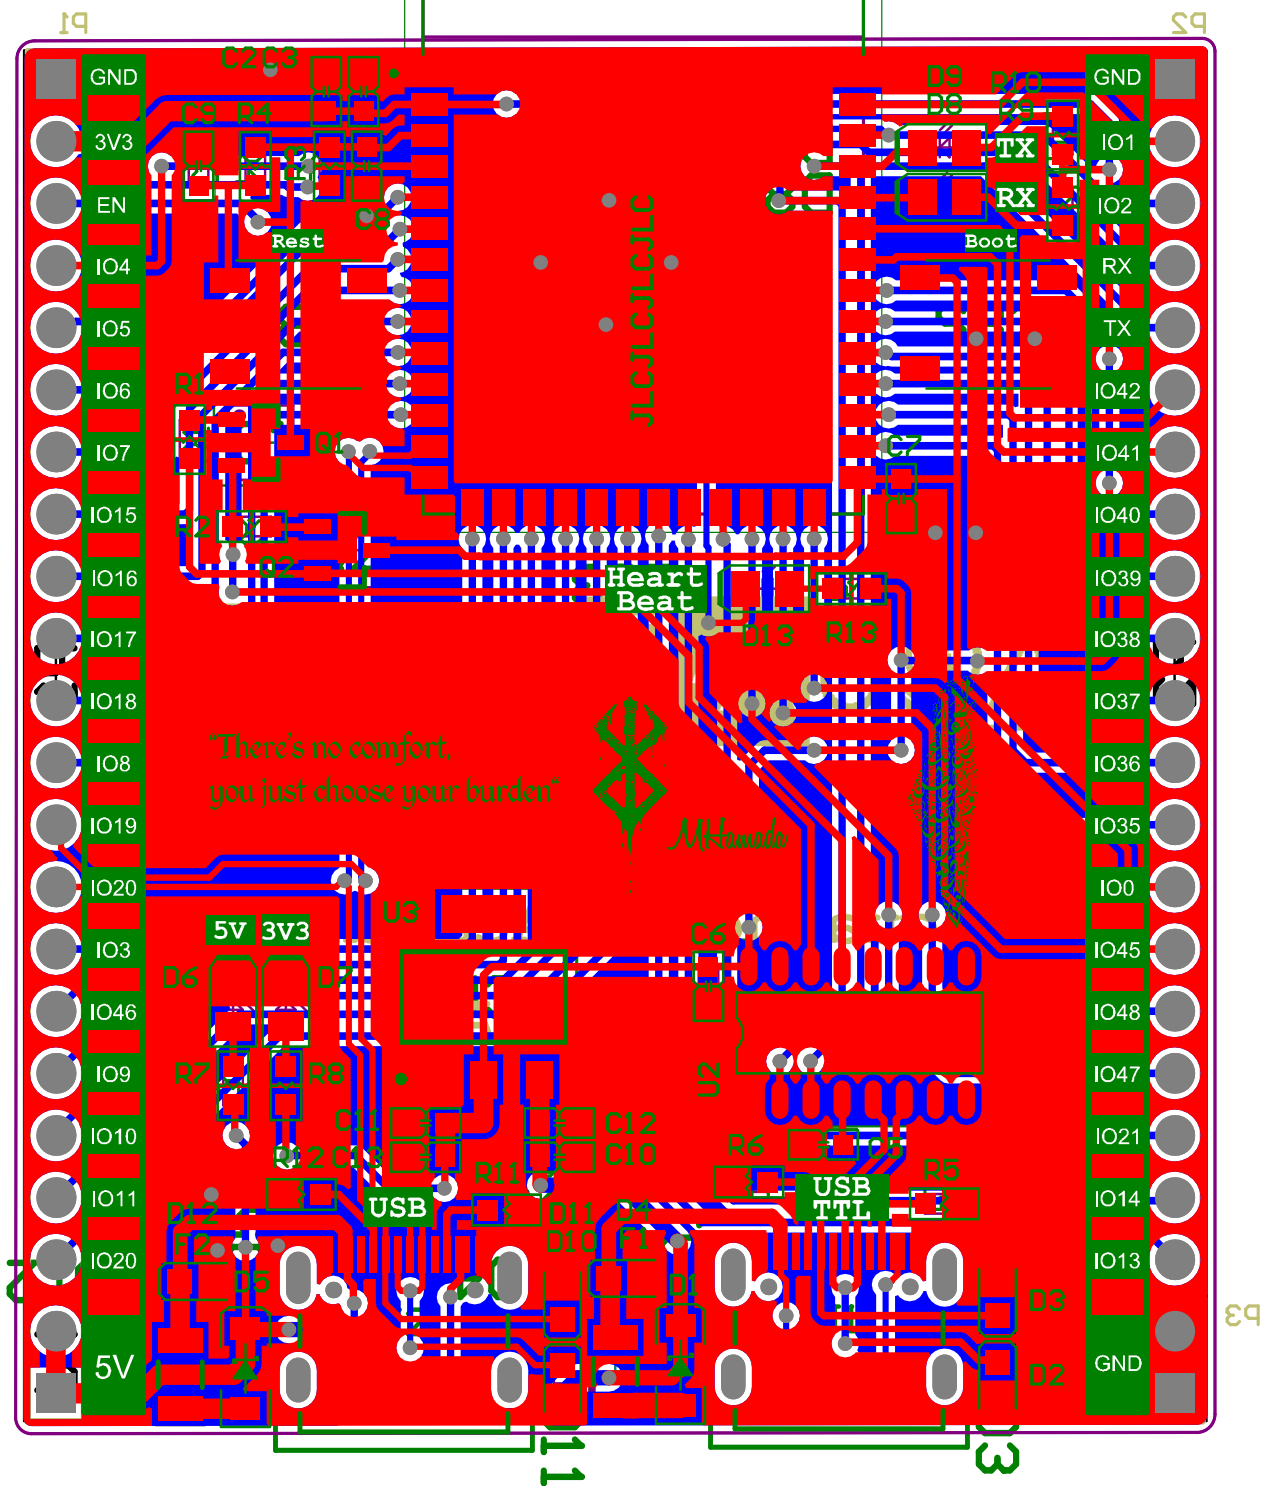

ANTENNA

"There's no comfort,
you just choose your burden"

M. Hernandez

J1C1JC1JC1C

C2C3

Rest

Heart
Beat

Boot

TX
RX

USB

USB
TTL

19

29

39

11

3