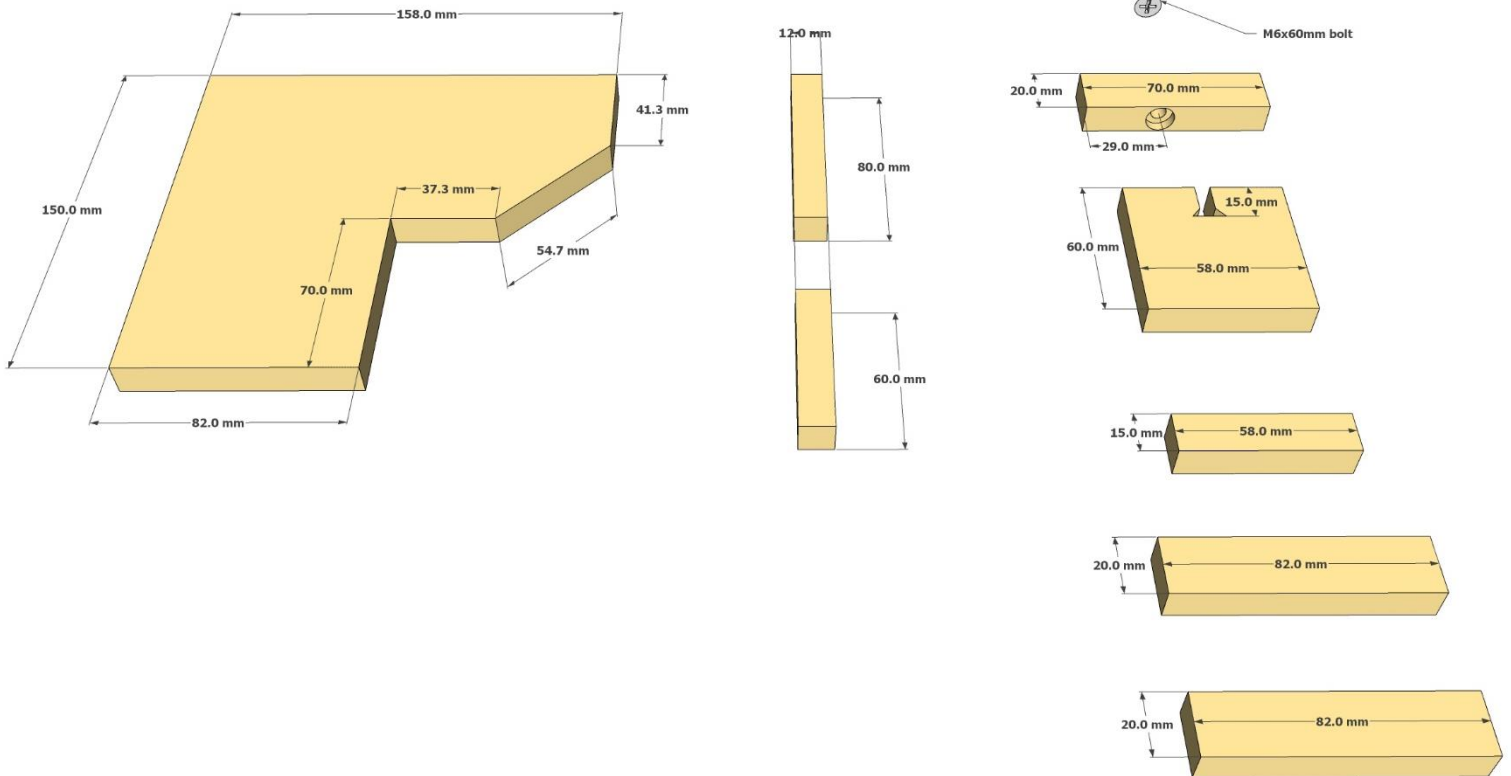

DREMEL CUTTING STATION BY DIY PERSPECTIVE

Preview (yellow parts = 12mm (1/2inch) plywood):

Bottom parts (clamping wings):

Middle section with the vice clamp:

Handle parts and vice cover:

Inserts: