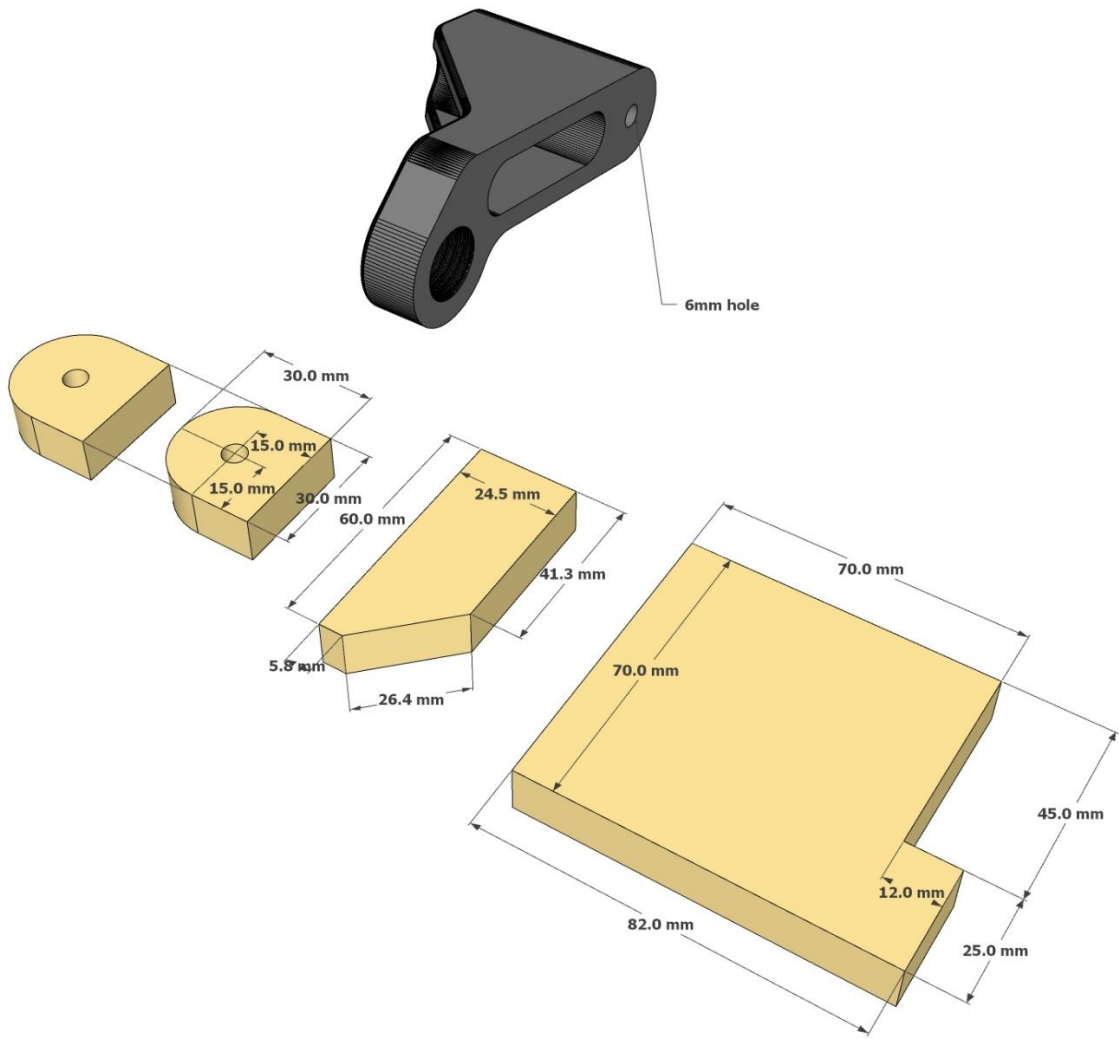

DREMEL CUTTING STATION BY DIY PERSPECTIVE

Preview (yellow parts = 12mm (1/2inch) plywood):

Bottom parts (clamping wings):

Middle section with the vice clamp:

Handle parts and vice cover:

Inserts: