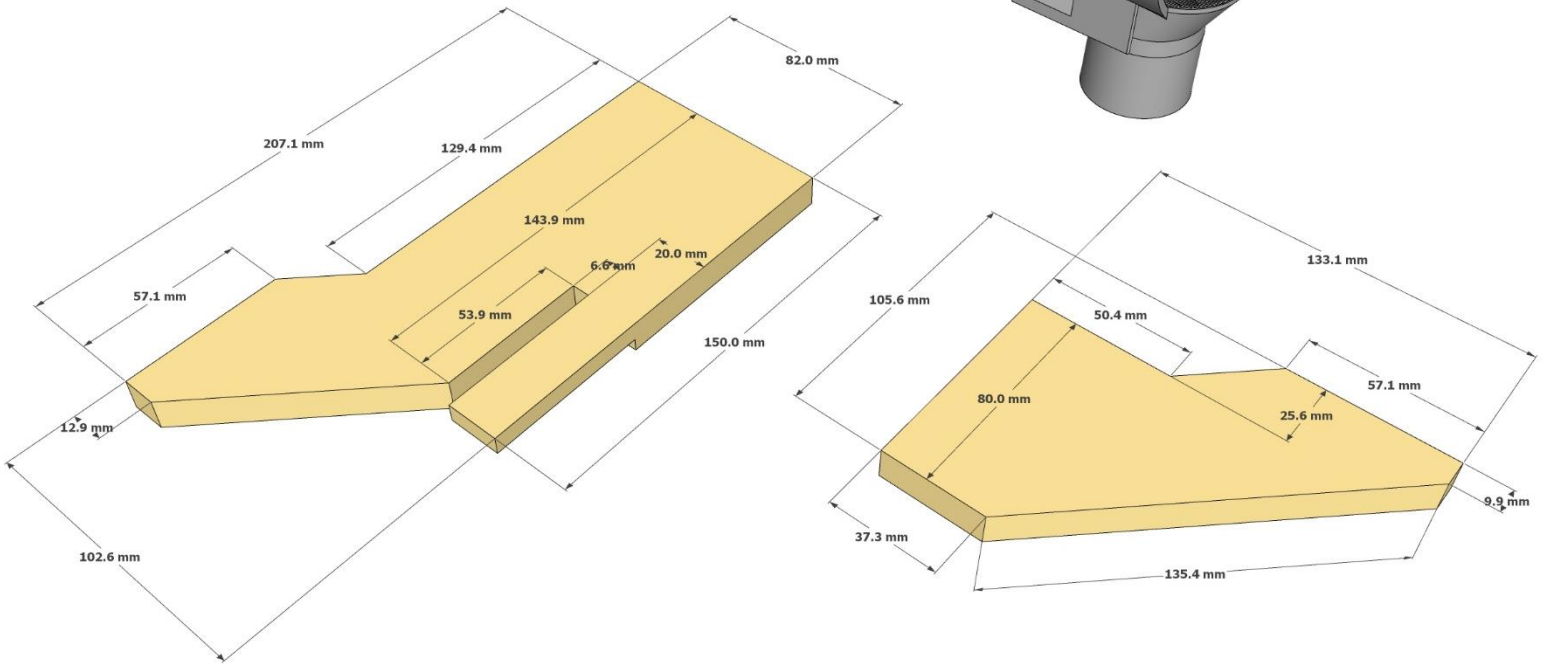

DREMEL CUTTING STATION BY DIY PERSPECTIVE

Preview (yellow parts = 12mm (1/2inch) plywood):

Bottom parts (clamping wings):

Middle section with the vice clamp:

Handle parts and vice cover:

Inserts: