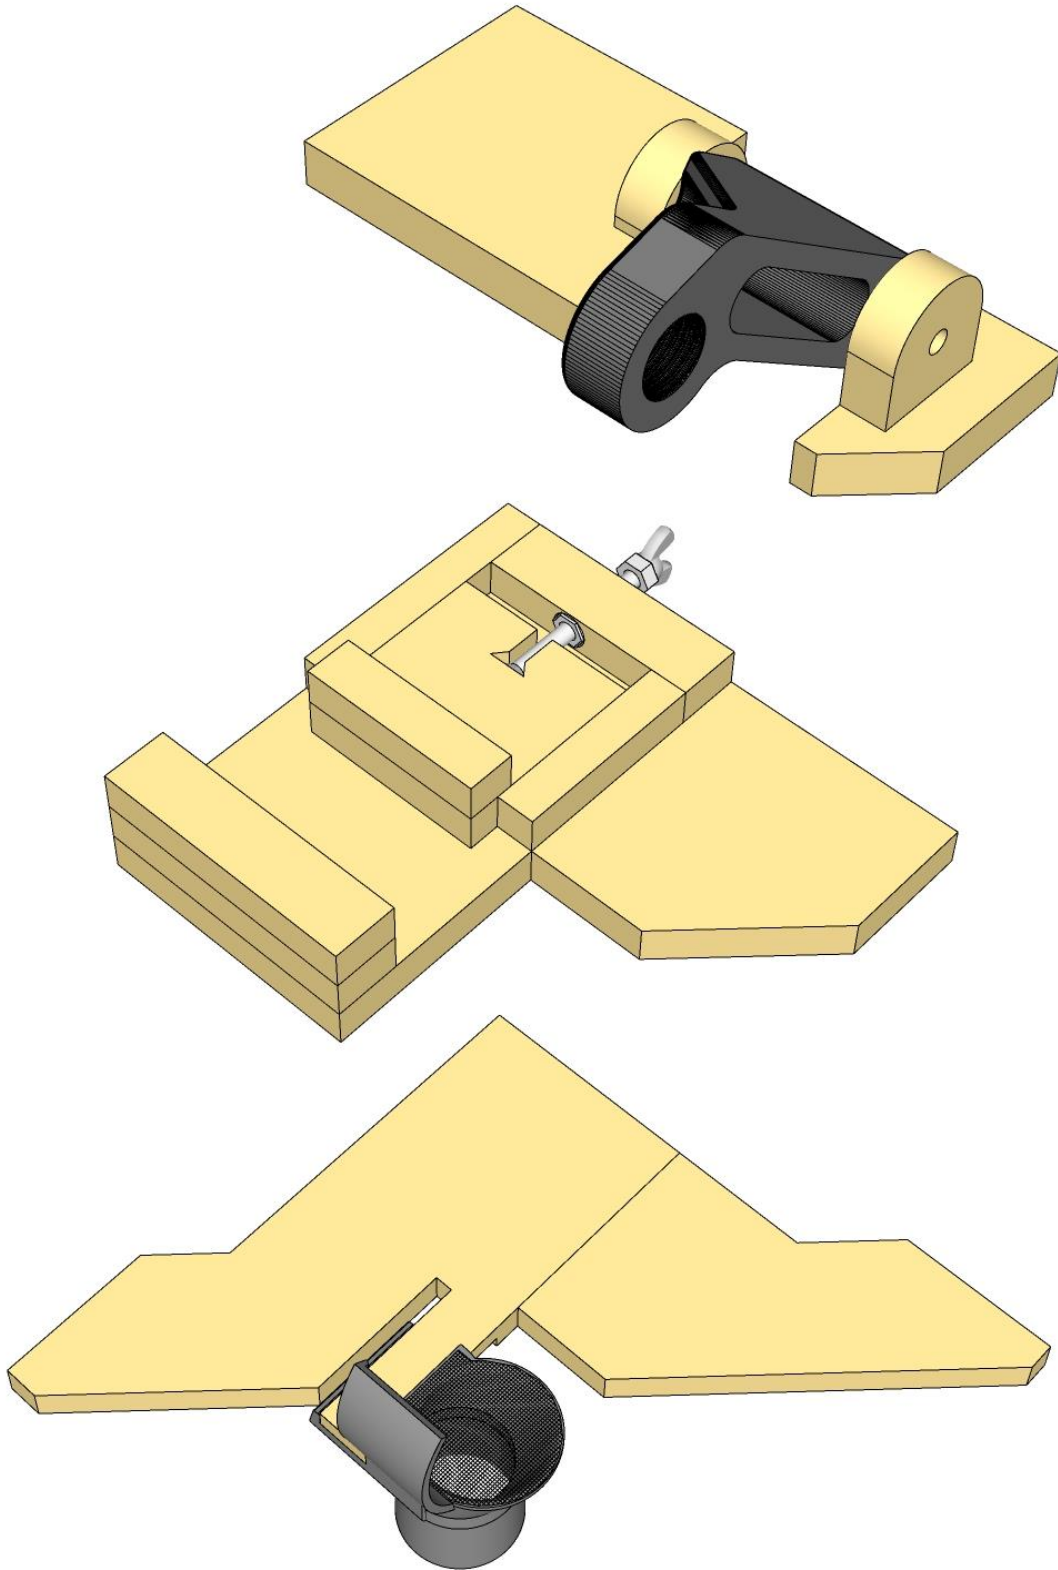

DREMEL CUTTING STATION BY DIY PERSPECTIVE

Preview (yellow parts = 12mm (1/2inch) plywood):

Bottom parts (clamping wings):

Middle section with the vice clamp:

Handle parts and vice cover:

Inserts: