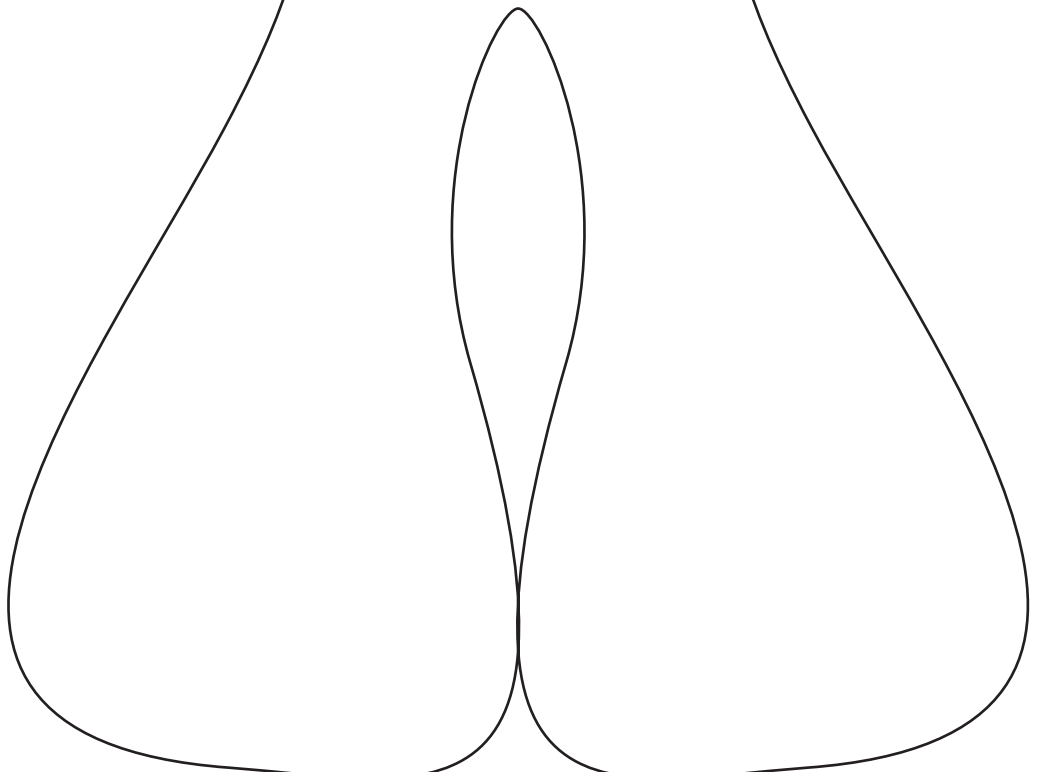

Turtle Body

eye + Pupil

Buckle

Back Shell

Front Shell

4mm
Mask

2mm