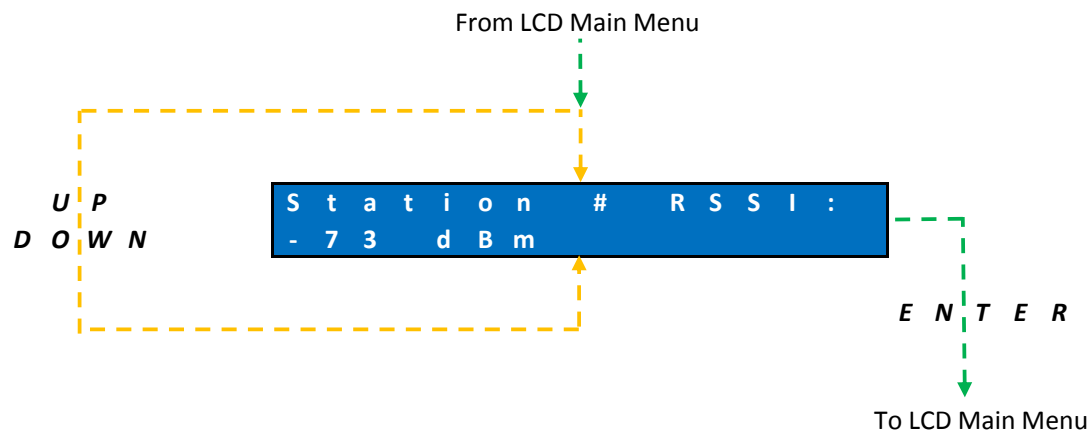

LCD SUB MENU: Display RSSI

Purpose: Display station Received Signal Strength Indicator (RSSI) in dBm as reported by the LoRa Radio

Press **UP** & **DOWN** buttons to cycle through stations
Press **ENTER** button to return to the LCD Main Menu