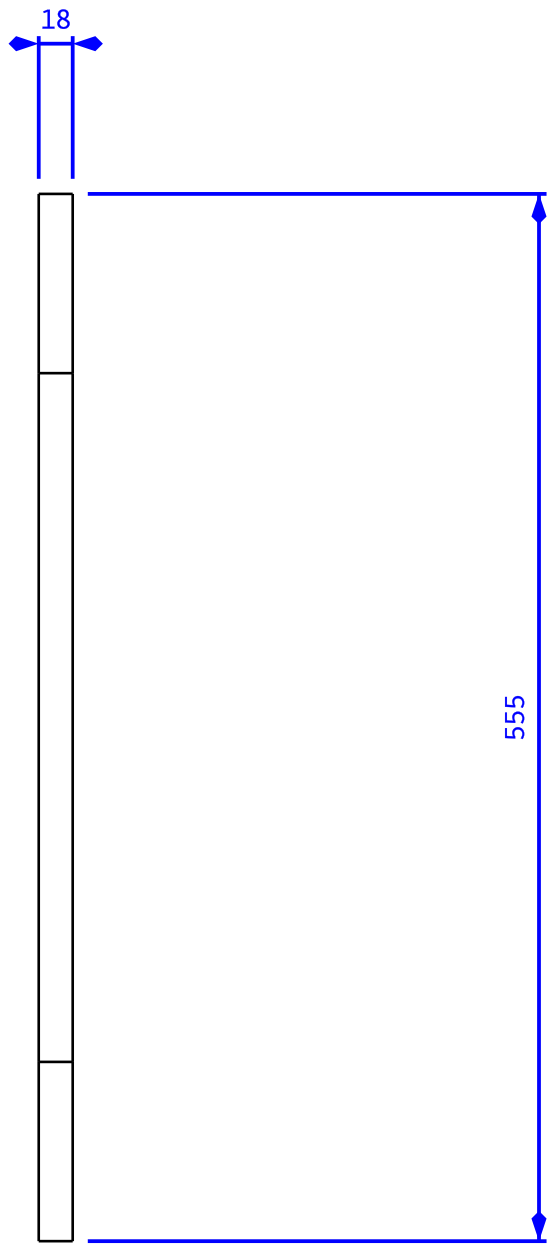

H G F E D C B A

4

3

2

1

4

3

2

1

DESIGNED BY: A BASEL		TRESTLE TABLE SHELF		I	-
DATE:				H	-
CHECKED BY:				G	-
DATE:				F	-
SIZE		DRAWING NUMBER		E	-
A3				D	-
SCALE	WEIGHT (kg)	SHEET		C	-
1:1				B	-
This drawing is our property; it can't be reproduced or communicated without our written agreement.				A	-