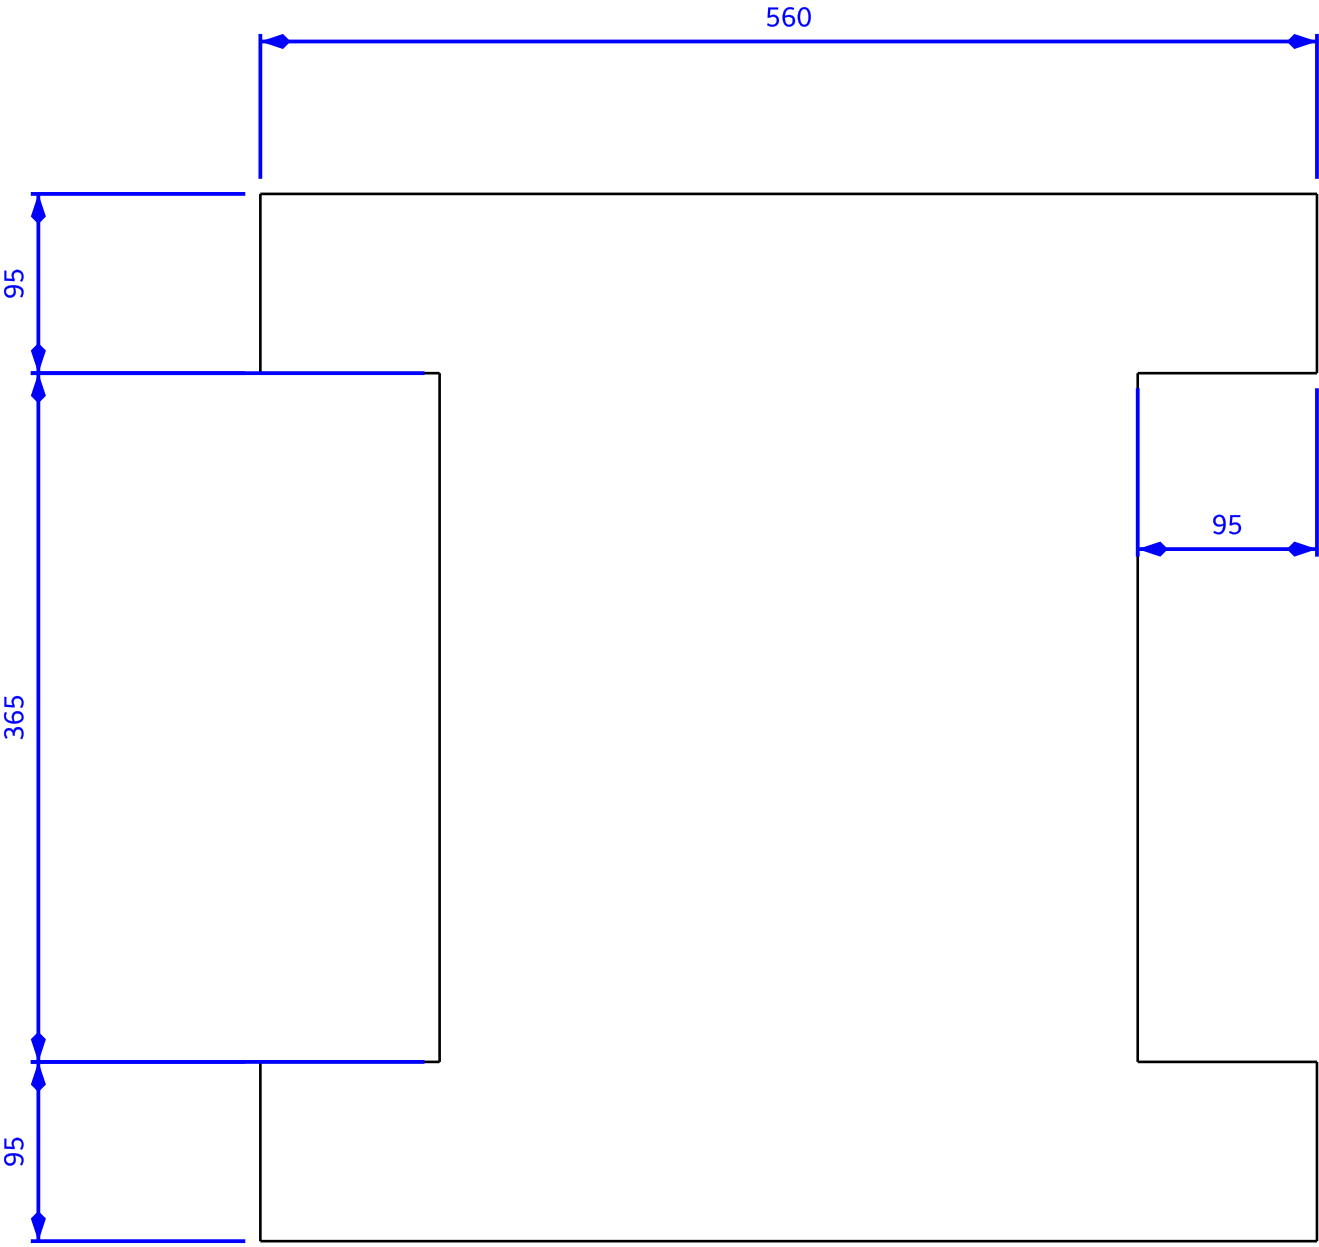

H G F E D C B A

4

3

2

1

4

3

2

1

DESIGNED BY: A BASEL		TRESTLE TABLE SHELF		I	-
DATE:				H	-
CHECKED BY:				G	-
DATE:				F	-
SIZE		DRAWING NUMBER		E	-
A3				D	-
SCALE	WEIGHT (kg)	SHEET		C	-
1:1				B	-
This drawing is our property; it can't be reproduced or communicated without our written agreement.				A	-