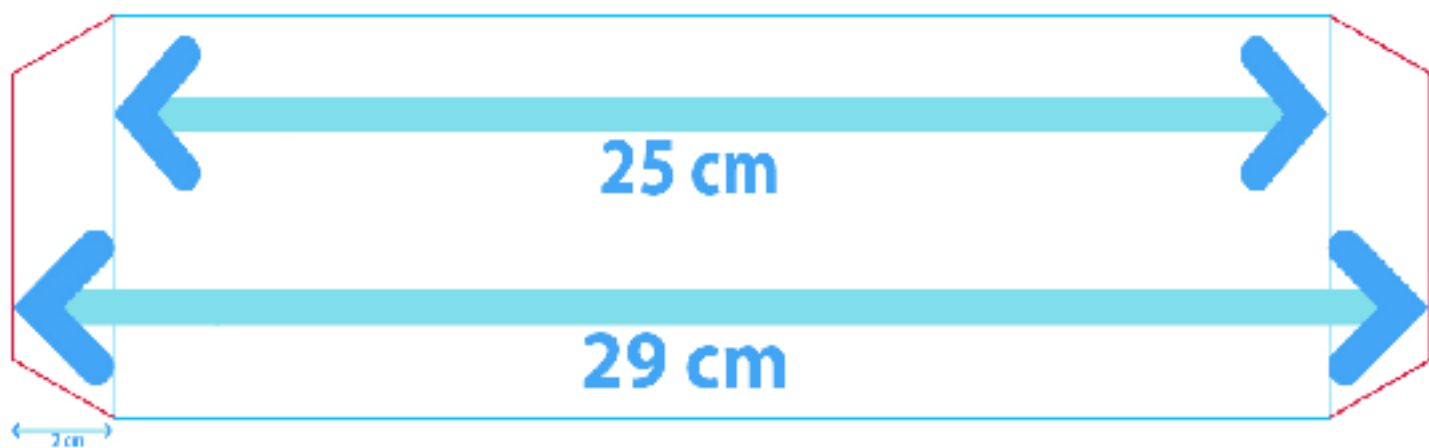

Frame
16.5 x 16.5 x 3 (cm)

PrintOut itNote :Red Line Indicate Cuts and Blue Line Indicate Folding

Center tray
16.5 x 16.5 x 3 (cm)

PrintOut ItNote :Red Line Indicate Cuts and Blue Line Indicate Folding

LEFT AND RIGHT SIDE

FRONT AND BACK SIDE