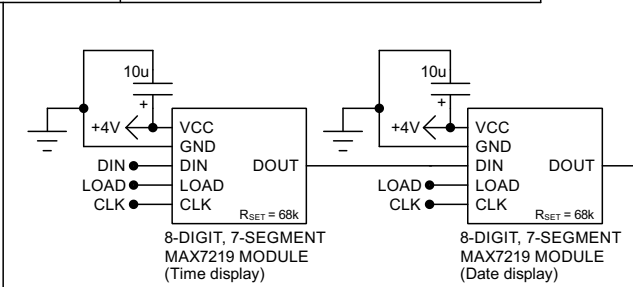

* $V_{GS(th)} < 3.0V$
 $R_{DS(on)} < 1.0R$
 $I_D > 0.5A$

Title		
Cosmic Clock Circuit		
Date	Rev	Sheet
22/06/2023	A	1 of 6

*Only fitted if BMP180 also fitted

- *SW 0 - Choose pressure or next meteor info (pressure displayed when switch closed)
- SW 1 - Navigate through menu (active when button pressed)
- SW 4 - Increase time/date value (active when button pressed)
- SW 5 - Decrease time/date value (active when button pressed)
- SW 6 - Enter menu (active when button pressed)
- SW 7 - Cycle through seconds ring animation modes (active when button pressed)
- SW 8 - Cycle through time display modes (active when button pressed)

Yellow seconds ring LEDs

← LED numbering corresponds to actual seconds LED

Eg. LED 0 is the zero seconds LED positioned at the 12 o'clock position of the LED ring
LED 15 is the fifteen seconds LED positioned at the 3 o'clock position of the LED ring