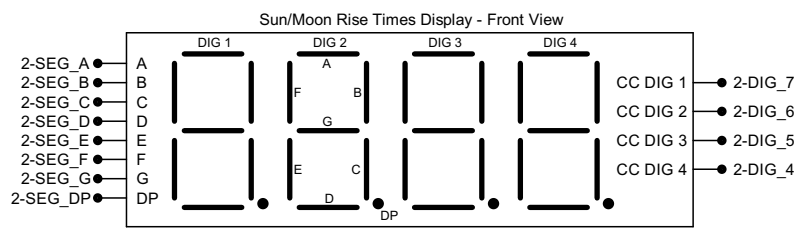

* $V_{GS(th)} < 3.0V$
 $R_{DS(on)} < 1.0R$
 $I_D > 0.5A$

Title		
Cosmic Clock Circuit		
Date	Rev	Sheet
22/06/2023	A	1 of 6

*Only fitted if BMP180 also fitted

- *SW 0 - Choose pressure or next meteor info (pressure displayed when switch closed)
- SW 1 - Navigate through menu (active when button pressed)
- SW 4 - Increase time/date value (active when button pressed)
- SW 5 - Decrease time/date value (active when button pressed)
- SW 6 - Enter menu (active when button pressed)
- SW 7 - Cycle through seconds ring animation modes (active when button pressed)
- SW 8 - Cycle through time display modes (active when button pressed)

Yellow seconds ring LEDs

← LED numbering corresponds to actual seconds LED

Eg. LED 0 is the zero seconds LED positioned at the 12 o'clock position of the LED ring
LED 15 is the fifteen seconds LED positioned at the 3 o'clock position of the LED ring

Title		
Cosmic Clock Circuit		
Date	Rev	Sheet
22/06/2023	A	2 of 6

Title		
Cosmic Clock Circuit		
Date	Rev	Sheet
22/06/2023	A	3 of 6

***Optional top mounted elevation indicator using red LEDs**

***Optional top mounted azimuth indicator using yellow LEDs**

Moon illumination percentage Display - Front View

Moon illumination trend Display - Front View

Title		
Cosmic Clock Circuit		
Date	Rev	Sheet
22/06/2023	A	4 of 6

Pink index LEDs

SW 9 - Index LEDs auto-cycling animations (active when switch closed)