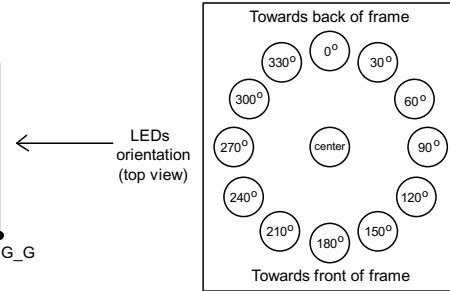

* $V_{GS(th)} < 3.0V$
 $R_{DS(on)} < 1.0R$
 $I_D > 0.5A$

Title		
Cosmic Clock Circuit		
Date	Rev	Sheet
22/06/2023	A	1 of 6

*Only fitted if BMP180 also fitted

- *SW 0 - Choose pressure or next meteor info (pressure displayed when switch closed)
- SW 1 - Navigate through menu (active when button pressed)
- SW 4 - Increase time/date value (active when button pressed)
- SW 5 - Decrease time/date value (active when button pressed)
- SW 6 - Enter menu (active when button pressed)
- SW 7 - Cycle through seconds ring animation modes (active when button pressed)
- SW 8 - Cycle through time display modes (active when button pressed)

Title		
Cosmic Clock Circuit		
Date	Rev	Sheet
22/06/2023	A	2 of 6

Title		
Cosmic Clock Circuit		
Date	Rev	Sheet
22/06/2023	A	3 of 6

***Optional top mounted elevation indicator using red LEDs**

***Optional top mounted azimuth indicator using yellow LEDs**

Moon illumination percentage Display - Front View

Moon illumination trend Display - Front View

Title		
Cosmic Clock Circuit		
Date	Rev	Sheet
22/06/2023	A	4 of 6

Pink index LEDs

SW 9 - Index LEDs auto-cycling animations (active when switch closed)