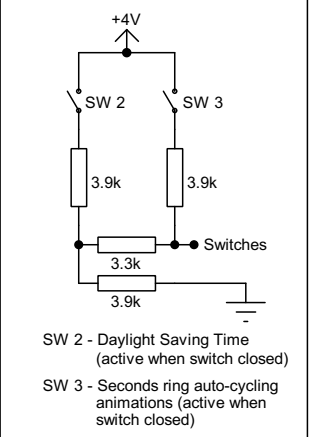

* $V_{GS(th)} < 3.0V$
 $R_{DS(on)} < 1.0R$
 $I_D > 0.5A$

Title		
Cosmic Clock Circuit		
Date	Rev	Sheet
22/06/2023	A	1 of 6

*Only fitted if BMP180 also fitted

- *SW 0 - Choose pressure or next meteor info (pressure displayed when switch closed)
- SW 1 - Navigate through menu (active when button pressed)
- SW 4 - Increase time/date value (active when button pressed)
- SW 5 - Decrease time/date value (active when button pressed)
- SW 6 - Enter menu (active when button pressed)
- SW 7 - Cycle through seconds ring animation modes (active when button pressed)
- SW 8 - Cycle through time display modes (active when button pressed)

Yellow seconds ring LEDs

← LED numbering corresponds to actual seconds LED

Eg. LED 0 is the zero seconds LED positioned at the 12 o'clock position of the LED ring
LED 15 is the fifteen seconds LED positioned at the 3 o'clock position of the LED ring

Title		
Cosmic Clock Circuit		
Date	Rev	Sheet
22/06/2023	A	2 of 6

Title		
Cosmic Clock Circuit		
Date	Rev	Sheet
22/06/2023	A	3 of 6

***Optional top mounted elevation indicator using red LEDs**

***Optional top mounted azimuth indicator using yellow LEDs**