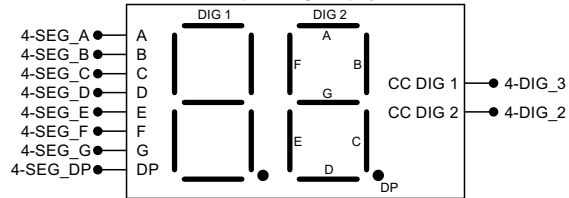

* $V_{GS(th)} < 3.0V$
 $R_{DS(on)} < 1.0R$
 $I_D > 0.5A$

Title		
Cosmic Clock Circuit		
Date	Rev	Sheet
22/06/2023	A	1 of 6

*Only fitted if BMP180 also fitted

- *SW 0 - Choose pressure or next meteor info (pressure displayed when switch closed)
- SW 1 - Navigate through menu (active when button pressed)
- SW 4 - Increase time/date value (active when button pressed)
- SW 5 - Decrease time/date value (active when button pressed)
- SW 6 - Enter menu (active when button pressed)
- SW 7 - Cycle through seconds ring animation modes (active when button pressed)
- SW 8 - Cycle through time display modes (active when button pressed)

Yellow seconds ring LEDs

← LED numbering corresponds to actual seconds LED

Eg. LED 0 is the zero seconds LED positioned at the 12 o'clock position of the LED ring
LED 15 is the fifteen seconds LED positioned at the 3 o'clock position of the LED ring

Title		
Cosmic Clock Circuit		
Date	Rev	Sheet
22/06/2023	A	2 of 6

Title		
Cosmic Clock Circuit		
Date	Rev	Sheet
22/06/2023	A	3 of 6

***Optional top mounted elevation indicator using red LEDs**

***Optional top mounted azimuth indicator using yellow LEDs**

Moon illumination percentage Display - Front View

Moon illumination trend Display - Front View

Title		
Cosmic Clock Circuit		
Date	Rev	Sheet
22/06/2023	A	4 of 6

Pink index LEDs

SW 9 - Index LEDs auto-cycling animations (active when switch closed)