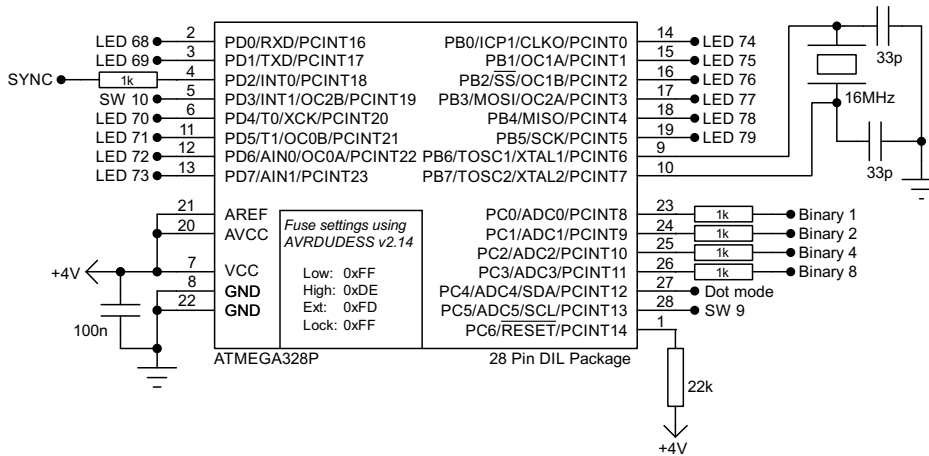

Title		
Cosmic Clock Circuit		
Date	Rev	Sheet
22/06/2023	A	5 of 6