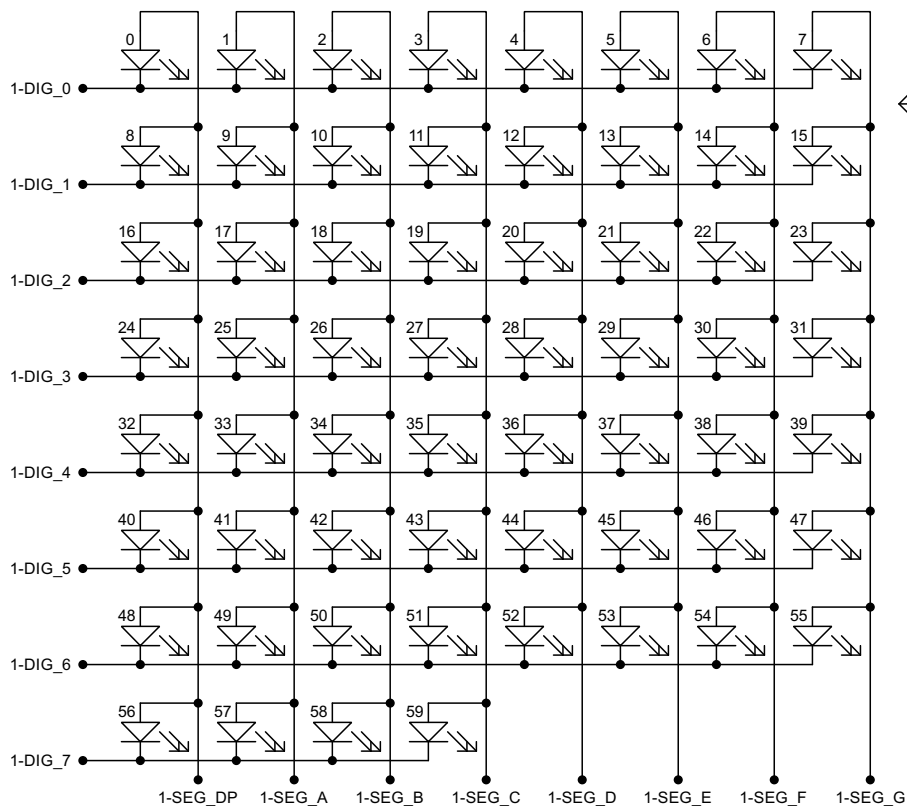

* $V_{GS(th)} < 3.0V$
 $R_{DS(on)} < 1.0R$
 $I_D > 0.5A$

Title		
Cosmic Clock Circuit		
Date	Rev	Sheet
22/06/2023	A	1 of 6

*Only fitted if BMP180 also fitted

- *SW 0 - Choose pressure or next meteor info (pressure displayed when switch closed)
- SW 1 - Navigate through menu (active when button pressed)
- SW 4 - Increase time/date value (active when button pressed)
- SW 5 - Decrease time/date value (active when button pressed)
- SW 6 - Enter menu (active when button pressed)
- SW 7 - Cycle through seconds ring animation modes (active when button pressed)
- SW 8 - Cycle through time display modes (active when button pressed)

Yellow seconds ring LEDs

← LED numbering corresponds to actual seconds LED

Eg. LED 0 is the zero seconds LED positioned at the 12 o'clock position of the LED ring
LED 15 is the fifteen seconds LED positioned at the 3 o'clock position of the LED ring

Title		
Cosmic Clock Circuit		
Date	Rev	Sheet
22/06/2023	A	2 of 6

Title		
Cosmic Clock Circuit		
Date	Rev	Sheet
22/06/2023	A	3 of 6

***Optional top mounted elevation indicator using red LEDs**

***Optional top mounted azimuth indicator using yellow LEDs**