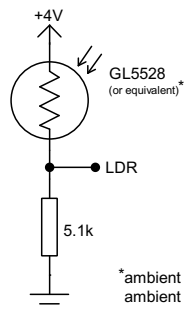

* $V_{GS(th)} < 3.0V$
 $R_{DS(on)} < 1.0R$
 $I_D > 0.5A$

Title		
Cosmic Clock Circuit		
Date	Rev	Sheet
22/06/2023	A	1 of 6

*Only fitted if BMP180 also fitted

- *SW 0 - Choose pressure or next meteor info (pressure displayed when switch closed)
- SW 1 - Navigate through menu (active when button pressed)
- SW 4 - Increase time/date value (active when button pressed)
- SW 5 - Decrease time/date value (active when button pressed)
- SW 6 - Enter menu (active when button pressed)
- SW 7 - Cycle through seconds ring animation modes (active when button pressed)
- SW 8 - Cycle through time display modes (active when button pressed)

Yellow seconds ring LEDs

← LED numbering corresponds to actual seconds LED

Eg. LED 0 is the zero seconds LED positioned at the 12 o'clock position of the LED ring
LED 15 is the fifteen seconds LED positioned at the 3 o'clock position of the LED ring

Title		
Cosmic Clock Circuit		
Date	Rev	Sheet
22/06/2023	A	2 of 6

Title		
Cosmic Clock Circuit		
Date	Rev	Sheet
22/06/2023	A	3 of 6

***Optional top mounted elevation indicator using red LEDs**

***Optional top mounted azimuth indicator using yellow LEDs**

SW 10 - Cycle through Index LEDs animation modes (active when button pressed)

Title		
Cosmic Clock Circuit		
Date	Rev	Sheet
22/06/2023	A	5 of 6

Location Guide

Optional top mounted elevation indicator

Optional top mounted azimuth indicator