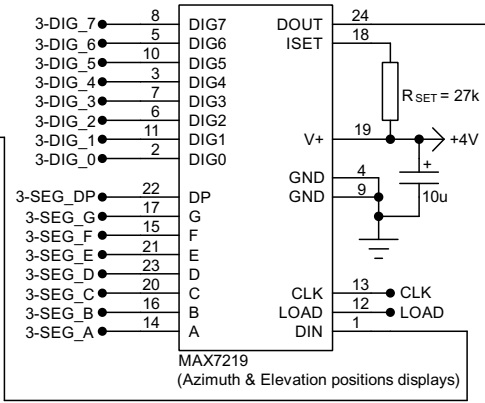

* $V_{GS(th)} < 3.0V$
 $R_{DS(on)} < 1.0R$
 $I_D > 0.5A$

Title		
Cosmic Clock Circuit		
Date	Rev	Sheet
22/06/2023	A	1 of 6

*Only fitted if BMP180 also fitted

- *SW 0 - Choose pressure or next meteor info (pressure displayed when switch closed)
- SW 1 - Navigate through menu (active when button pressed)
- SW 4 - Increase time/date value (active when button pressed)
- SW 5 - Decrease time/date value (active when button pressed)
- SW 6 - Enter menu (active when button pressed)
- SW 7 - Cycle through seconds ring animation modes (active when button pressed)
- SW 8 - Cycle through time display modes (active when button pressed)

Yellow seconds ring LEDs

← LED numbering corresponds to actual seconds LED

Eg. LED 0 is the zero seconds LED positioned at the 12 o'clock position of the LED ring
LED 15 is the fifteen seconds LED positioned at the 3 o'clock position of the LED ring

Title		
Cosmic Clock Circuit		
Date	Rev	Sheet
22/06/2023	A	2 of 6

Title		
Cosmic Clock Circuit		
Date	Rev	Sheet
22/06/2023	A	3 of 6

***Optional top mounted elevation indicator using red LEDs**

***Optional top mounted azimuth indicator using yellow LEDs**

Moon illumination percentage Display - Front View

Moon illumination trend Display - Front View

Title		
Cosmic Clock Circuit		
Date	Rev	Sheet
22/06/2023	A	4 of 6

Pink index LEDs

SW 9 - Index LEDs auto-cycling animations (active when switch closed)