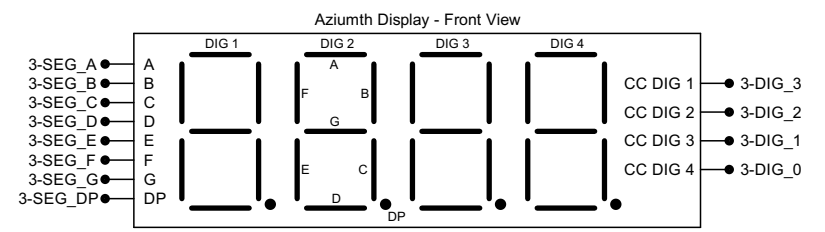

* $V_{GS(th)} < 3.0V$
 $R_{DS(on)} < 1.0R$
 $I_D > 0.5A$

Title		
Cosmic Clock Circuit		
Date	Rev	Sheet
22/06/2023	A	1 of 6

*Only fitted if BMP180 also fitted

- *SW 0 - Choose pressure or next meteor info (pressure displayed when switch closed)
- SW 1 - Navigate through menu (active when button pressed)
- SW 4 - Increase time/date value (active when button pressed)
- SW 5 - Decrease time/date value (active when button pressed)
- SW 6 - Enter menu (active when button pressed)
- SW 7 - Cycle through seconds ring animation modes (active when button pressed)
- SW 8 - Cycle through time display modes (active when button pressed)

Yellow seconds ring LEDs

← LED numbering corresponds to actual seconds LED

Eg. LED 0 is the zero seconds LED positioned at the 12 o'clock position of the LED ring
LED 15 is the fifteen seconds LED positioned at the 3 o'clock position of the LED ring

Title		
Cosmic Clock Circuit		
Date	Rev	Sheet
22/06/2023	A	2 of 6

Title		
Cosmic Clock Circuit		
Date	Rev	Sheet
22/06/2023	A	3 of 6

***Optional top mounted elevation indicator using red LEDs**

***Optional top mounted azimuth indicator using yellow LEDs**

Moon illumination percentage Display - Front View

Moon illumination trend Display - Front View

Title		
Cosmic Clock Circuit		
Date	Rev	Sheet
22/06/2023	A	4 of 6

Pink index LEDs

SW 9 - Index LEDs auto-cycling animations (active when switch closed)