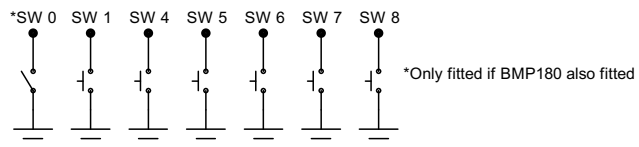

* $V_{GS(th)} < 3.0V$
 $R_{DS(on)} < 1.0R$
 $I_D > 0.5A$

Title		
Cosmic Clock Circuit		
Date	Rev	Sheet
22/06/2023	A	1 of 6

*Only fitted if BMP180 also fitted

- *SW 0 - Choose pressure or next meteor info (pressure displayed when switch closed)
- SW 1 - Navigate through menu (active when button pressed)
- SW 4 - Increase time/date value (active when button pressed)
- SW 5 - Decrease time/date value (active when button pressed)
- SW 6 - Enter menu (active when button pressed)
- SW 7 - Cycle through seconds ring animation modes (active when button pressed)
- SW 8 - Cycle through time display modes (active when button pressed)

Yellow seconds ring LEDs

← LED numbering corresponds to actual seconds LED

Eg. LED 0 is the zero seconds LED positioned at the 12 o'clock position of the LED ring
LED 15 is the fifteen seconds LED positioned at the 3 o'clock position of the LED ring