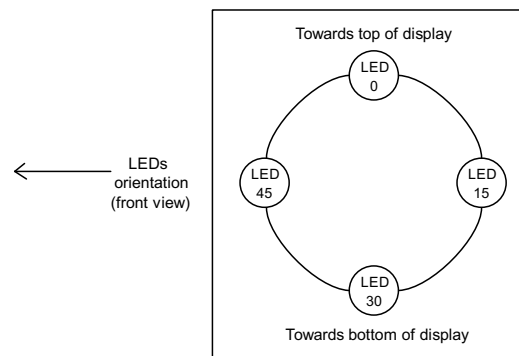

* $V_{GS(th)} < 3.0V$
 $R_{DS(on)} < 1.0R$
 $I_D > 0.5A$

Title		
Cosmic Clock Circuit		
Date	Rev	Sheet
22/06/2023	A	1 of 6

*Only fitted if BMP180 also fitted

- *SW 0 - Choose pressure or next meteor info (pressure displayed when switch closed)
- SW 1 - Navigate through menu (active when button pressed)
- SW 4 - Increase time/date value (active when button pressed)
- SW 5 - Decrease time/date value (active when button pressed)
- SW 6 - Enter menu (active when button pressed)
- SW 7 - Cycle through seconds ring animation modes (active when button pressed)
- SW 8 - Cycle through time display modes (active when button pressed)

* ambient light very bright < 1k
ambient light very dark > 1M

White visibility LEDs

- LED 60 - Saturn visible when LED lit
- LED 61 - Venus visible when LED lit
- LED 62 - Jupiter visible when LED lit
- LED 63 - Uranus visible when LED lit
- LED 64 - Mercury visible when LED lit
- LED 65 - Neptune visible when LED lit
- LED 66 - Moon visible when LED lit
- LED 67 - Mars visible when LED lit

Yellow seconds ring LEDs

← LED numbering corresponds to actual seconds LED

Eg. LED 0 is the zero seconds LED positioned at the 12 o'clock position of the LED ring
LED 15 is the fifteen seconds LED positioned at the 3 o'clock position of the LED ring