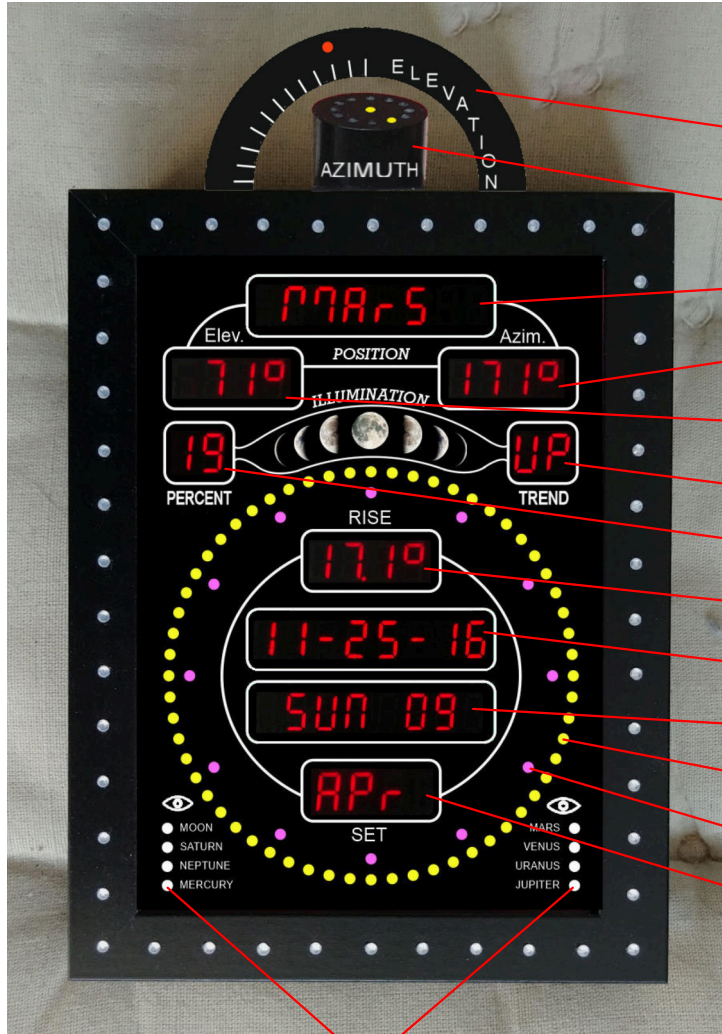

* $V_{GS(th)} < 3.0V$
 $R_{DS(on)} < 1.0R$
 $I_D > 0.5A$

Title		
Cosmic Clock Circuit		
Date	Rev	Sheet
22/06/2023	A	1 of 6

*Only fitted if BMP180 also fitted

- *SW 0 - Choose pressure or next meteor info (pressure displayed when switch closed)
- SW 1 - Navigate through menu (active when button pressed)
- SW 4 - Increase time/date value (active when button pressed)
- SW 5 - Decrease time/date value (active when button pressed)
- SW 6 - Enter menu (active when button pressed)
- SW 7 - Cycle through seconds ring animation modes (active when button pressed)
- SW 8 - Cycle through time display modes (active when button pressed)

Yellow seconds ring LEDs

← LED numbering corresponds to actual seconds LED

Eg. LED 0 is the zero seconds LED positioned at the 12 o'clock position of the LED ring
LED 15 is the fifteen seconds LED positioned at the 3 o'clock position of the LED ring

Moon illumination percentage Display - Front View

Moon illumination trend Display - Front View

Title		
Cosmic Clock Circuit		
Date	Rev	Sheet
22/06/2023	A	4 of 6

Pink index LEDs

SW 9 - Index LEDs auto-cycling animations (active when switch closed)

SW 10 - Cycle through Index LEDs animation modes (active when button pressed)

Title		
Cosmic Clock Circuit		
Date	Rev	Sheet
22/06/2023	A	5 of 6

Location Guide

Optional top mounted elevation indicator

Optional top mounted azimuth indicator