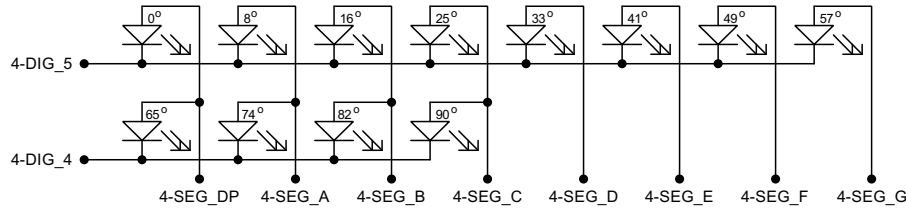

* $V_{GS(th)} < 3.0V$
 $R_{DS(on)} < 1.0R$
 $I_D > 0.5A$

Title		
Cosmic Clock Circuit		
Date	Rev	Sheet
22/06/2023	A	1 of 6

*Only fitted if BMP180 also fitted

- *SW 0 - Choose pressure or next meteor info (pressure displayed when switch closed)
- SW 1 - Navigate through menu (active when button pressed)
- SW 4 - Increase time/date value (active when button pressed)
- SW 5 - Decrease time/date value (active when button pressed)
- SW 6 - Enter menu (active when button pressed)
- SW 7 - Cycle through seconds ring animation modes (active when button pressed)
- SW 8 - Cycle through time display modes (active when button pressed)

Yellow seconds ring LEDs

← LED numbering corresponds to actual seconds LED

Eg. LED 0 is the zero seconds LED positioned at the 12 o'clock position of the LED ring
LED 15 is the fifteen seconds LED positioned at the 3 o'clock position of the LED ring

Title		
Cosmic Clock Circuit		
Date	Rev	Sheet
22/06/2023	A	2 of 6

Title		
Cosmic Clock Circuit		
Date	Rev	Sheet
22/06/2023	A	3 of 6

***Optional top mounted elevation indicator using red LEDs**

***Optional top mounted azimuth indicator using yellow LEDs**