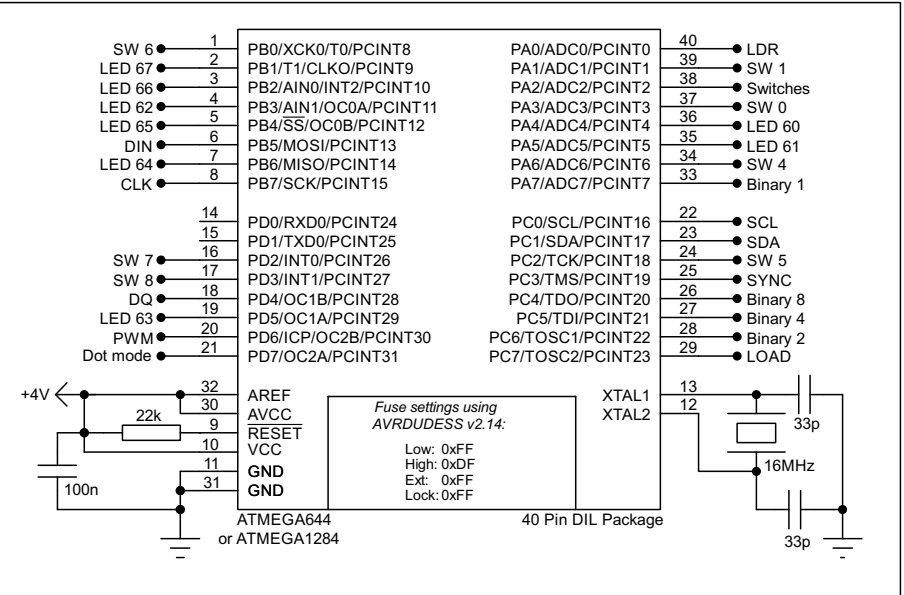

* $V_{GS(th)} < 3.0V$
 $R_{DS(on)} < 1.0R$
 $I_D > 0.5A$

Title		
Cosmic Clock Circuit		
Date	Rev	Sheet
22/06/2023	A	1 of 6

*Only fitted if BMP180 also fitted

- *SW 0 - Choose pressure or next meteor info (pressure displayed when switch closed)
- SW 1 - Navigate through menu (active when button pressed)
- SW 4 - Increase time/date value (active when button pressed)
- SW 5 - Decrease time/date value (active when button pressed)
- SW 6 - Enter menu (active when button pressed)
- SW 7 - Cycle through seconds ring animation modes (active when button pressed)
- SW 8 - Cycle through time display modes (active when button pressed)

Yellow seconds ring LEDs

← LED numbering corresponds to actual seconds LED

Eg. LED 0 is the zero seconds LED positioned at the 12 o'clock position of the LED ring
LED 15 is the fifteen seconds LED positioned at the 3 o'clock position of the LED ring