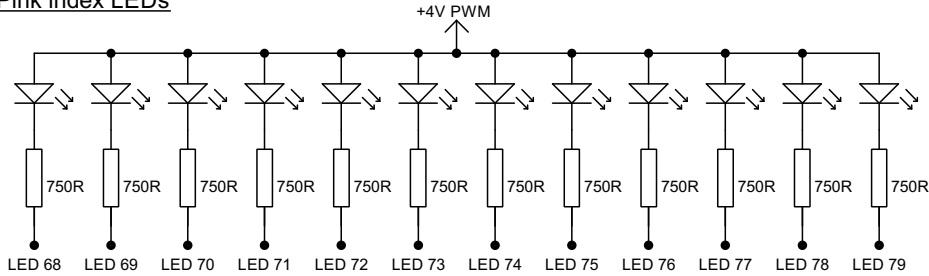

Pink index LEDs

SW 9 - Index LEDs auto-cycling animations (active when switch closed)