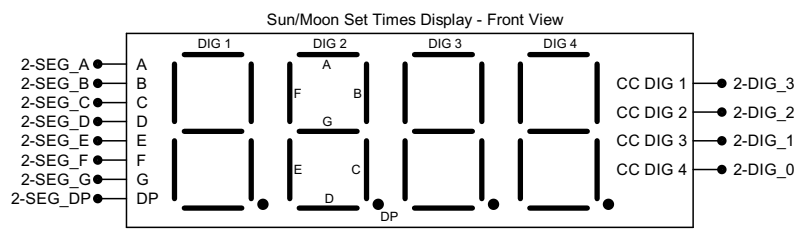

* $V_{GS(th)} < 3.0V$
 $R_{DS(on)} < 1.0R$
 $I_D > 0.5A$

Title		
Cosmic Clock Circuit		
Date	Rev	Sheet
22/06/2023	A	1 of 6

*Only fitted if BMP180 also fitted

- *SW 0 - Choose pressure or next meteor info (pressure displayed when switch closed)
- SW 1 - Navigate through menu (active when button pressed)
- SW 4 - Increase time/date value (active when button pressed)
- SW 5 - Decrease time/date value (active when button pressed)
- SW 6 - Enter menu (active when button pressed)
- SW 7 - Cycle through seconds ring animation modes (active when button pressed)
- SW 8 - Cycle through time display modes (active when button pressed)

Yellow seconds ring LEDs

← LED numbering corresponds to actual seconds LED

Eg. LED 0 is the zero seconds LED positioned at the 12 o'clock position of the LED ring
LED 15 is the fifteen seconds LED positioned at the 3 o'clock position of the LED ring

Title		
Cosmic Clock Circuit		
Date	Rev	Sheet
22/06/2023	A	2 of 6

Title		
Cosmic Clock Circuit		
Date	Rev	Sheet
22/06/2023	A	3 of 6

***Optional top mounted elevation indicator using red LEDs**

***Optional top mounted azimuth indicator using yellow LEDs**

Moon illumination percentage Display - Front View

Moon illumination trend Display - Front View

Title		
Cosmic Clock Circuit		
Date	Rev	Sheet
22/06/2023	A	4 of 6

Pink index LEDs

SW 9 - Index LEDs auto-cycling animations (active when switch closed)