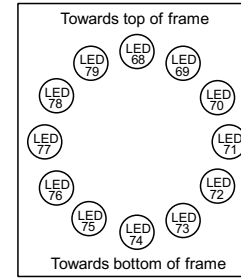

Pink index LEDs

SW 9 - Index LEDs auto-cycling animations (active when switch closed)