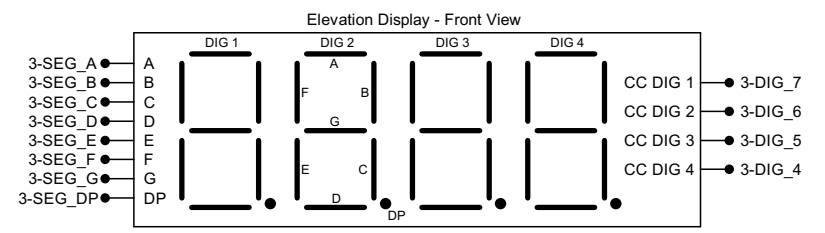

* $V_{GS(th)} < 3.0V$
 $R_{DS(on)} < 1.0R$
 $I_D > 0.5A$

Title		
Cosmic Clock Circuit		
Date	Rev	Sheet
22/06/2023	A	1 of 6

*Only fitted if BMP180 also fitted

- *SW 0 - Choose pressure or next meteor info (pressure displayed when switch closed)
- SW 1 - Navigate through menu (active when button pressed)
- SW 4 - Increase time/date value (active when button pressed)
- SW 5 - Decrease time/date value (active when button pressed)
- SW 6 - Enter menu (active when button pressed)
- SW 7 - Cycle through seconds ring animation modes (active when button pressed)
- SW 8 - Cycle through time display modes (active when button pressed)

Yellow seconds ring LEDs

← LED numbering corresponds to actual seconds LED

Eg. LED 0 is the zero seconds LED positioned at the 12 o'clock position of the LED ring
LED 15 is the fifteen seconds LED positioned at the 3 o'clock position of the LED ring

Title		
Cosmic Clock Circuit		
Date	Rev	Sheet
22/06/2023	A	2 of 6

Title		
Cosmic Clock Circuit		
Date	Rev	Sheet
22/06/2023	A	3 of 6

***Optional top mounted elevation indicator using red LEDs**

***Optional top mounted azimuth indicator using yellow LEDs**

Moon illumination percentage Display - Front View

Moon illumination trend Display - Front View

Title		
Cosmic Clock Circuit		
Date	Rev	Sheet
22/06/2023	A	4 of 6

Pink index LEDs

SW 9 - Index LEDs auto-cycling animations (active when switch closed)