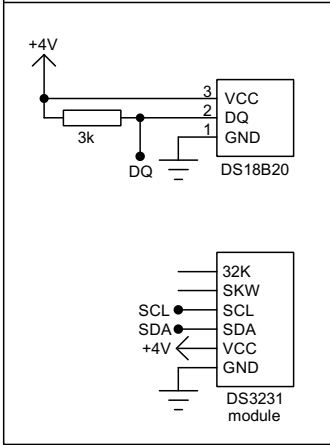

* $V_{GS(th)} < 3.0V$
 $R_{DS(on)} < 1.0R$
 $I_D > 0.5A$

Title		
Cosmic Clock Circuit		
Date	Rev	Sheet
22/06/2023	A	1 of 6

*Only fitted if BMP180 also fitted

- *SW 0 - Choose pressure or next meteor info (pressure displayed when switch closed)
- SW 1 - Navigate through menu (active when button pressed)
- SW 4 - Increase time/date value (active when button pressed)
- SW 5 - Decrease time/date value (active when button pressed)
- SW 6 - Enter menu (active when button pressed)
- SW 7 - Cycle through seconds ring animation modes (active when button pressed)
- SW 8 - Cycle through time display modes (active when button pressed)

Yellow seconds ring LEDs

← LED numbering corresponds to actual seconds LED

Eg. LED 0 is the zero seconds LED positioned at the 12 o'clock position of the LED ring
LED 15 is the fifteen seconds LED positioned at the 3 o'clock position of the LED ring

Title		
Cosmic Clock Circuit		
Date	Rev	Sheet
22/06/2023	A	2 of 6

Title		
Cosmic Clock Circuit		
Date	Rev	Sheet
22/06/2023	A	3 of 6

***Optional top mounted elevation indicator using red LEDs**

***Optional top mounted azimuth indicator using yellow LEDs**

Moon illumination percentage Display - Front View

Moon illumination trend Display - Front View

Title		
Cosmic Clock Circuit		
Date	Rev	Sheet
22/06/2023	A	4 of 6

Pink index LEDs

SW 9 - Index LEDs auto-cycling animations (active when switch closed)