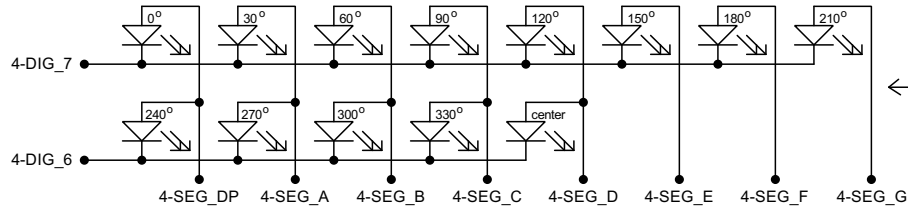

* $V_{GS(th)} < 3.0V$
 $R_{DS(on)} < 1.0R$
 $I_D > 0.5A$

Title		
Cosmic Clock Circuit		
Date	Rev	Sheet
22/06/2023	A	1 of 6

*Only fitted if BMP180 also fitted

- *SW 0 - Choose pressure or next meteor info (pressure displayed when switch closed)
- SW 1 - Navigate through menu (active when button pressed)
- SW 4 - Increase time/date value (active when button pressed)
- SW 5 - Decrease time/date value (active when button pressed)
- SW 6 - Enter menu (active when button pressed)
- SW 7 - Cycle through seconds ring animation modes (active when button pressed)
- SW 8 - Cycle through time display modes (active when button pressed)

Title		
Cosmic Clock Circuit		
Date	Rev	Sheet
22/06/2023	A	2 of 6

Title		
Cosmic Clock Circuit		
Date	Rev	Sheet
22/06/2023	A	3 of 6

***Optional top mounted elevation indicator using red LEDs**

***Optional top mounted azimuth indicator using yellow LEDs**

Moon illumination percentage Display - Front View

Moon illumination trend Display - Front View

Title		
Cosmic Clock Circuit		
Date	Rev	Sheet
22/06/2023	A	4 of 6

Pink index LEDs

SW 9 - Index LEDs auto-cycling animations (active when switch closed)

SW 10 - Cycle through Index LEDs animation modes (active when button pressed)

Title		
Cosmic Clock Circuit		
Date	Rev	Sheet
22/06/2023	A	5 of 6

Location Guide

Optional top mounted elevation indicator

Optional top mounted azimuth indicator