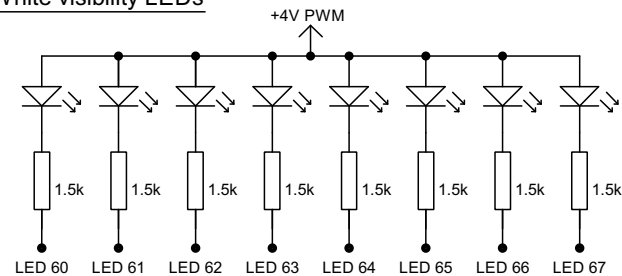

* $V_{GS(th)} < 3.0V$
 $R_{DS(on)} < 1.0R$
 $I_D > 0.5A$

Title		
Cosmic Clock Circuit		
Date	Rev	Sheet
22/06/2023	A	1 of 6

*Only fitted if BMP180 also fitted

- *SW 0 - Choose pressure or next meteor info (pressure displayed when switch closed)
- SW 1 - Navigate through menu (active when button pressed)
- SW 4 - Increase time/date value (active when button pressed)
- SW 5 - Decrease time/date value (active when button pressed)
- SW 6 - Enter menu (active when button pressed)
- SW 7 - Cycle through seconds ring animation modes (active when button pressed)
- SW 8 - Cycle through time display modes (active when button pressed)

* ambient light very bright < 1k
ambient light very dark > 1M

White visibility LEDs

- LED 60 - Saturn visible when LED lit
- LED 61 - Venus visible when LED lit
- LED 62 - Jupiter visible when LED lit
- LED 63 - Uranus visible when LED lit
- LED 64 - Mercury visible when LED lit
- LED 65 - Neptune visible when LED lit
- LED 66 - Moon visible when LED lit
- LED 67 - Mars visible when LED lit

Yellow seconds ring LEDs

← LED numbering corresponds to actual seconds LED

Eg. LED 0 is the zero seconds LED positioned at the 12 o'clock position of the LED ring
LED 15 is the fifteen seconds LED positioned at the 3 o'clock position of the LED ring