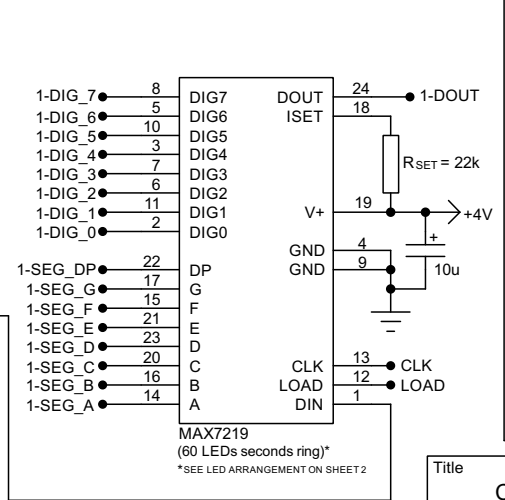

* $V_{GS(th)} < 3.0V$
 $R_{DS(on)} < 1.0R$
 $I_D > 0.5A$

Title		
Cosmic Clock Circuit		
Date	Rev	Sheet
22/06/2023	A	1 of 6

*Only fitted if BMP180 also fitted

- *SW 0 - Choose pressure or next meteor info (pressure displayed when switch closed)
- SW 1 - Navigate through menu (active when button pressed)
- SW 4 - Increase time/date value (active when button pressed)
- SW 5 - Decrease time/date value (active when button pressed)
- SW 6 - Enter menu (active when button pressed)
- SW 7 - Cycle through seconds ring animation modes (active when button pressed)
- SW 8 - Cycle through time display modes (active when button pressed)

Yellow seconds ring LEDs

← LED numbering corresponds to actual seconds LED

Eg. LED 0 is the zero seconds LED positioned at the 12 o'clock position of the LED ring
LED 15 is the fifteen seconds LED positioned at the 3 o'clock position of the LED ring

Title		
Cosmic Clock Circuit		
Date	Rev	Sheet
22/06/2023	A	2 of 6

Title		
Cosmic Clock Circuit		
Date	Rev	Sheet
22/06/2023	A	3 of 6

***Optional top mounted elevation indicator using red LEDs**

***Optional top mounted azimuth indicator using yellow LEDs**

Moon illumination percentage Display - Front View

Moon illumination trend Display - Front View

Title		
Cosmic Clock Circuit		
Date	Rev	Sheet
22/06/2023	A	4 of 6

Pink index LEDs

SW 9 - Index LEDs auto-cycling animations (active when switch closed)