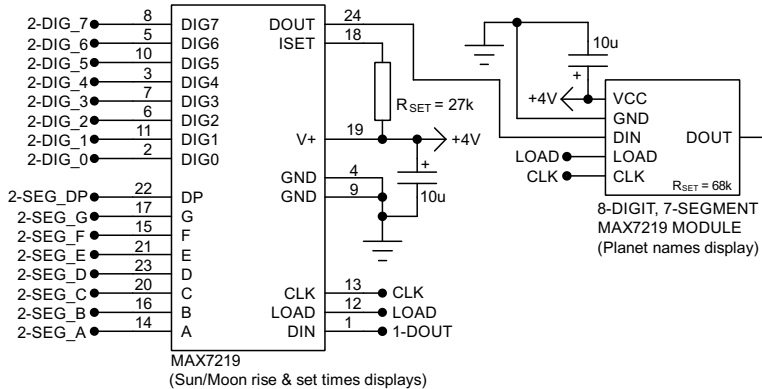

* $V_{GS(th)} < 3.0V$
 $R_{DS(on)} < 1.0R$
 $I_D > 0.5A$

Title		
Cosmic Clock Circuit		
Date	Rev	Sheet
22/06/2023	A	1 of 6

*Only fitted if BMP180 also fitted

- *SW 0 - Choose pressure or next meteor info (pressure displayed when switch closed)
- SW 1 - Navigate through menu (active when button pressed)
- SW 4 - Increase time/date value (active when button pressed)
- SW 5 - Decrease time/date value (active when button pressed)
- SW 6 - Enter menu (active when button pressed)
- SW 7 - Cycle through seconds ring animation modes (active when button pressed)
- SW 8 - Cycle through time display modes (active when button pressed)

Yellow seconds ring LEDs

← LED numbering corresponds to actual seconds LED

Eg. LED 0 is the zero seconds LED positioned at the 12 o'clock position of the LED ring
LED 15 is the fifteen seconds LED positioned at the 3 o'clock position of the LED ring

Title		
Cosmic Clock Circuit		
Date	Rev	Sheet
22/06/2023	A	2 of 6

Title		
Cosmic Clock Circuit		
Date	Rev	Sheet
22/06/2023	A	3 of 6

***Optional top mounted elevation indicator using red LEDs**

***Optional top mounted azimuth indicator using yellow LEDs**

SW 10 - Cycle through Index LEDs animation modes (active when button pressed)

Title		
Cosmic Clock Circuit		
Date	Rev	Sheet
22/06/2023	A	5 of 6

Location Guide

Optional top mounted elevation indicator

Optional top mounted azimuth indicator