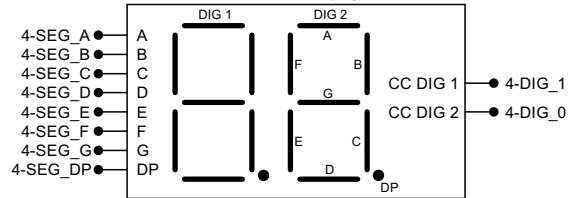

* $V_{GS(th)} < 3.0V$
 $R_{DS(on)} < 1.0R$
 $I_D > 0.5A$

Title		
Cosmic Clock Circuit		
Date	Rev	Sheet
22/06/2023	A	1 of 6

*Only fitted if BMP180 also fitted

- *SW 0 - Choose pressure or next meteor info (pressure displayed when switch closed)
- SW 1 - Navigate through menu (active when button pressed)
- SW 4 - Increase time/date value (active when button pressed)
- SW 5 - Decrease time/date value (active when button pressed)
- SW 6 - Enter menu (active when button pressed)
- SW 7 - Cycle through seconds ring animation modes (active when button pressed)
- SW 8 - Cycle through time display modes (active when button pressed)

Yellow seconds ring LEDs

← LED numbering corresponds to actual seconds LED

Eg. LED 0 is the zero seconds LED positioned at the 12 o'clock position of the LED ring
LED 15 is the fifteen seconds LED positioned at the 3 o'clock position of the LED ring

Title		
Cosmic Clock Circuit		
Date	Rev	Sheet
22/06/2023	A	2 of 6

Title		
Cosmic Clock Circuit		
Date	Rev	Sheet
22/06/2023	A	3 of 6

***Optional top mounted elevation indicator using red LEDs**

***Optional top mounted azimuth indicator using yellow LEDs**

Moon illumination percentage Display - Front View

Moon illumination trend Display - Front View

Title		
Cosmic Clock Circuit		
Date	Rev	Sheet
22/06/2023	A	4 of 6

Pink index LEDs

SW 9 - Index LEDs auto-cycling animations (active when switch closed)