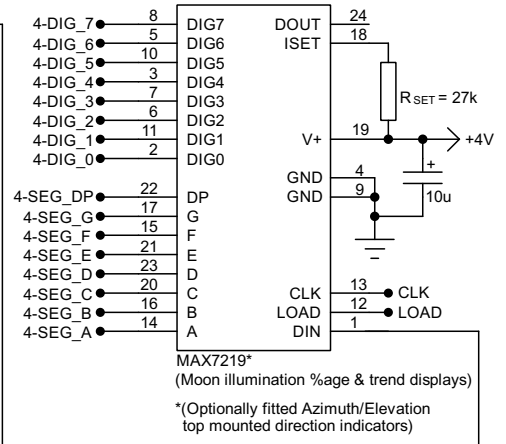

* $V_{GS(th)} < 3.0V$
 $R_{DS(on)} < 1.0R$
 $I_D > 0.5A$

Title		
Cosmic Clock Circuit		
Date	Rev	Sheet
22/06/2023	A	1 of 6

*Only fitted if BMP180 also fitted

- *SW 0 - Choose pressure or next meteor info (pressure displayed when switch closed)
- SW 1 - Navigate through menu (active when button pressed)
- SW 4 - Increase time/date value (active when button pressed)
- SW 5 - Decrease time/date value (active when button pressed)
- SW 6 - Enter menu (active when button pressed)
- SW 7 - Cycle through seconds ring animation modes (active when button pressed)
- SW 8 - Cycle through time display modes (active when button pressed)

Yellow seconds ring LEDs

← LED numbering corresponds to actual seconds LED

Eg. LED 0 is the zero seconds LED positioned at the 12 o'clock position of the LED ring
LED 15 is the fifteen seconds LED positioned at the 3 o'clock position of the LED ring

Title		
Cosmic Clock Circuit		
Date	Rev	Sheet
22/06/2023	A	2 of 6

Title		
Cosmic Clock Circuit		
Date	Rev	Sheet
22/06/2023	A	3 of 6

***Optional top mounted elevation indicator using red LEDs**

***Optional top mounted azimuth indicator using yellow LEDs**

Moon illumination percentage Display - Front View

Moon illumination trend Display - Front View

Title		
Cosmic Clock Circuit		
Date	Rev	Sheet
22/06/2023	A	4 of 6

Pink index LEDs

SW 9 - Index LEDs auto-cycling animations (active when switch closed)