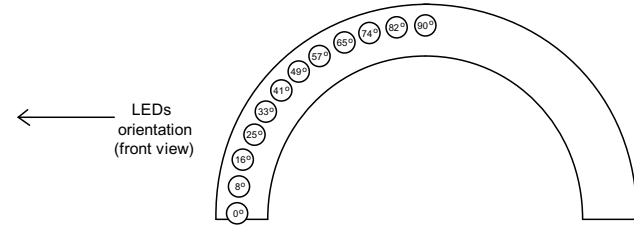

*Optional top mounted elevation indicator using red LEDs