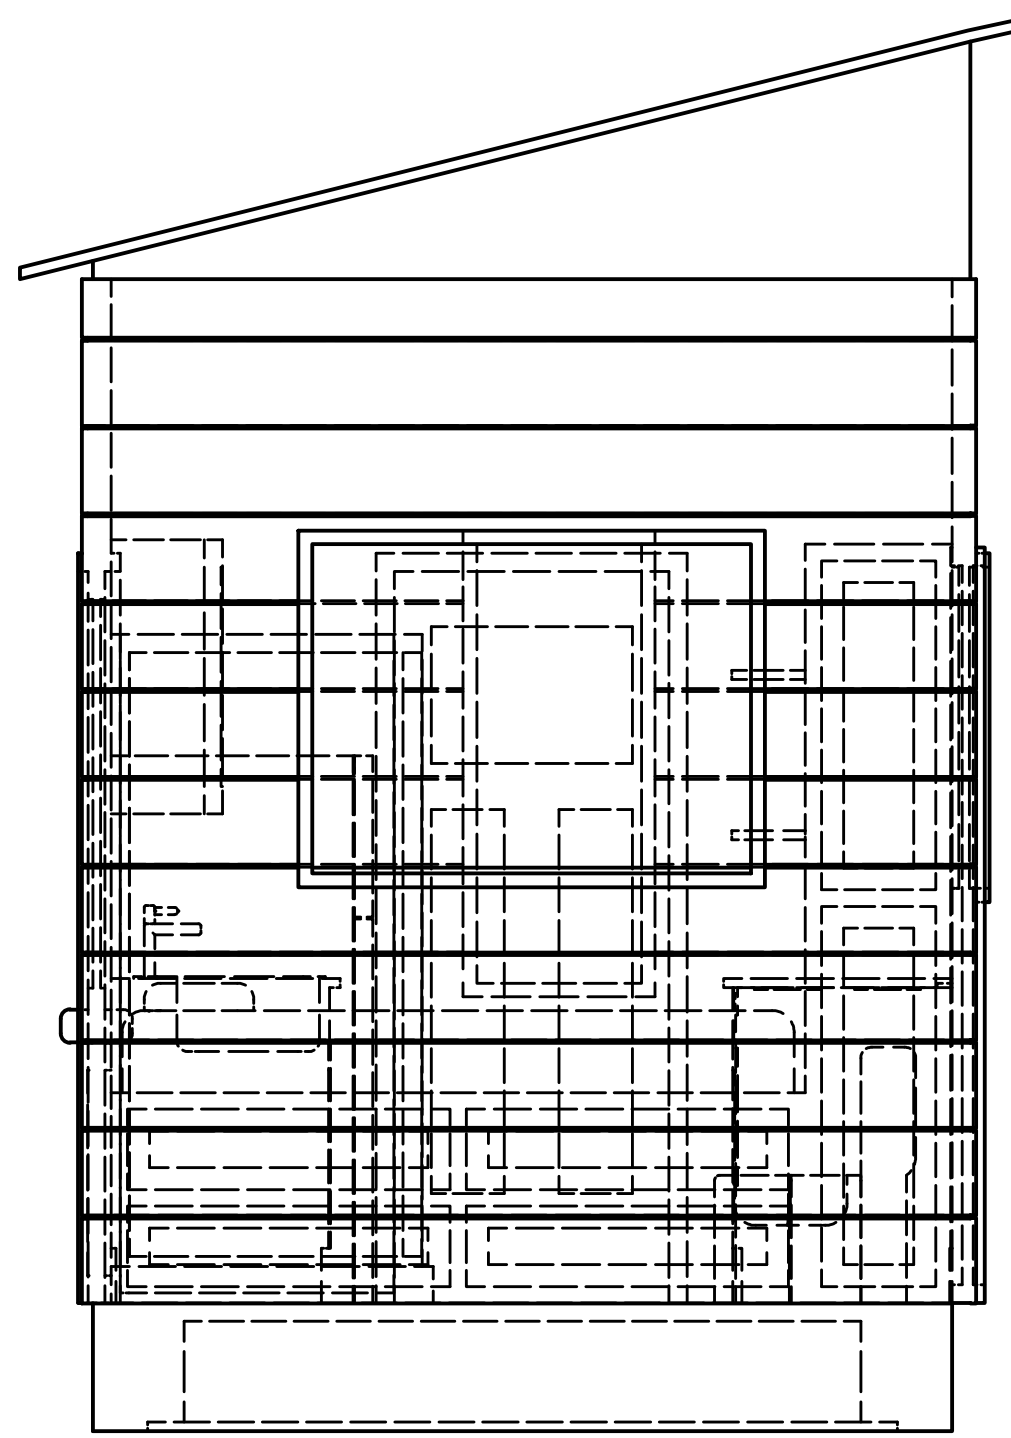

8 7 6 5 4 3 2 1

DRAWN	MEP-PC	6/16/2022	TITLE	
CHECKED			Shipping Container Home	
QA			SIZE	DWG NO
MFG			D	Containerdraw v21
APPROVED			SCALE	REV
			1 / 21	0
			SHEET 1 OF 1	

8 7 6 5 4 3 2 1