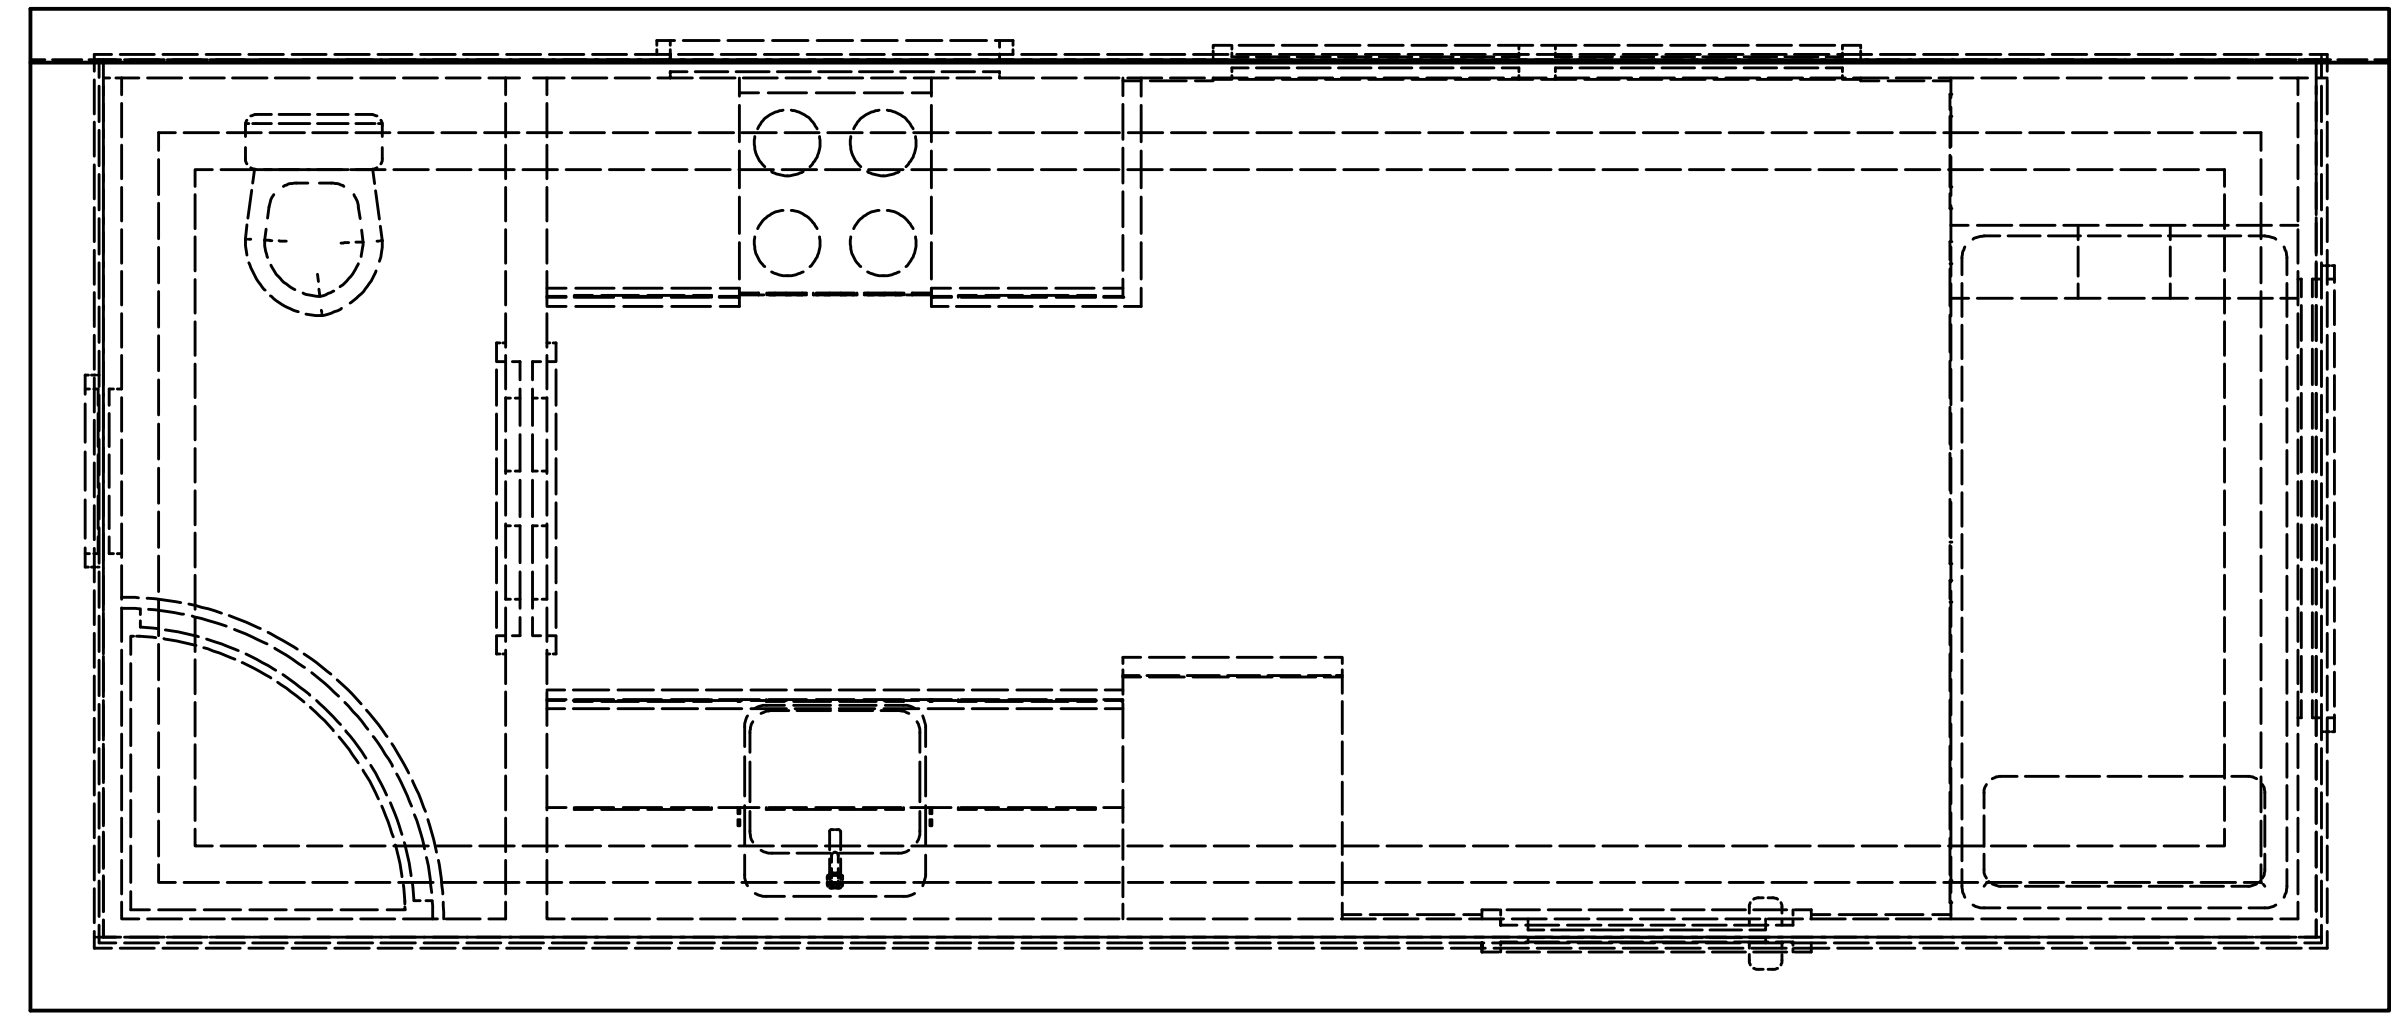

8 7 6 5 4 3 2 1

DRAWN	MEP-PC	6/16/2022	TITLE	
CHECKED			Shipping Container Home	
QA			SIZE	DWG NO
MFG			D	Containerdraw v21
APPROVED			SCALE	REV
			1 / 21	0
			SHEET 1 OF 1	

8 7 6 5 4 3 2 1