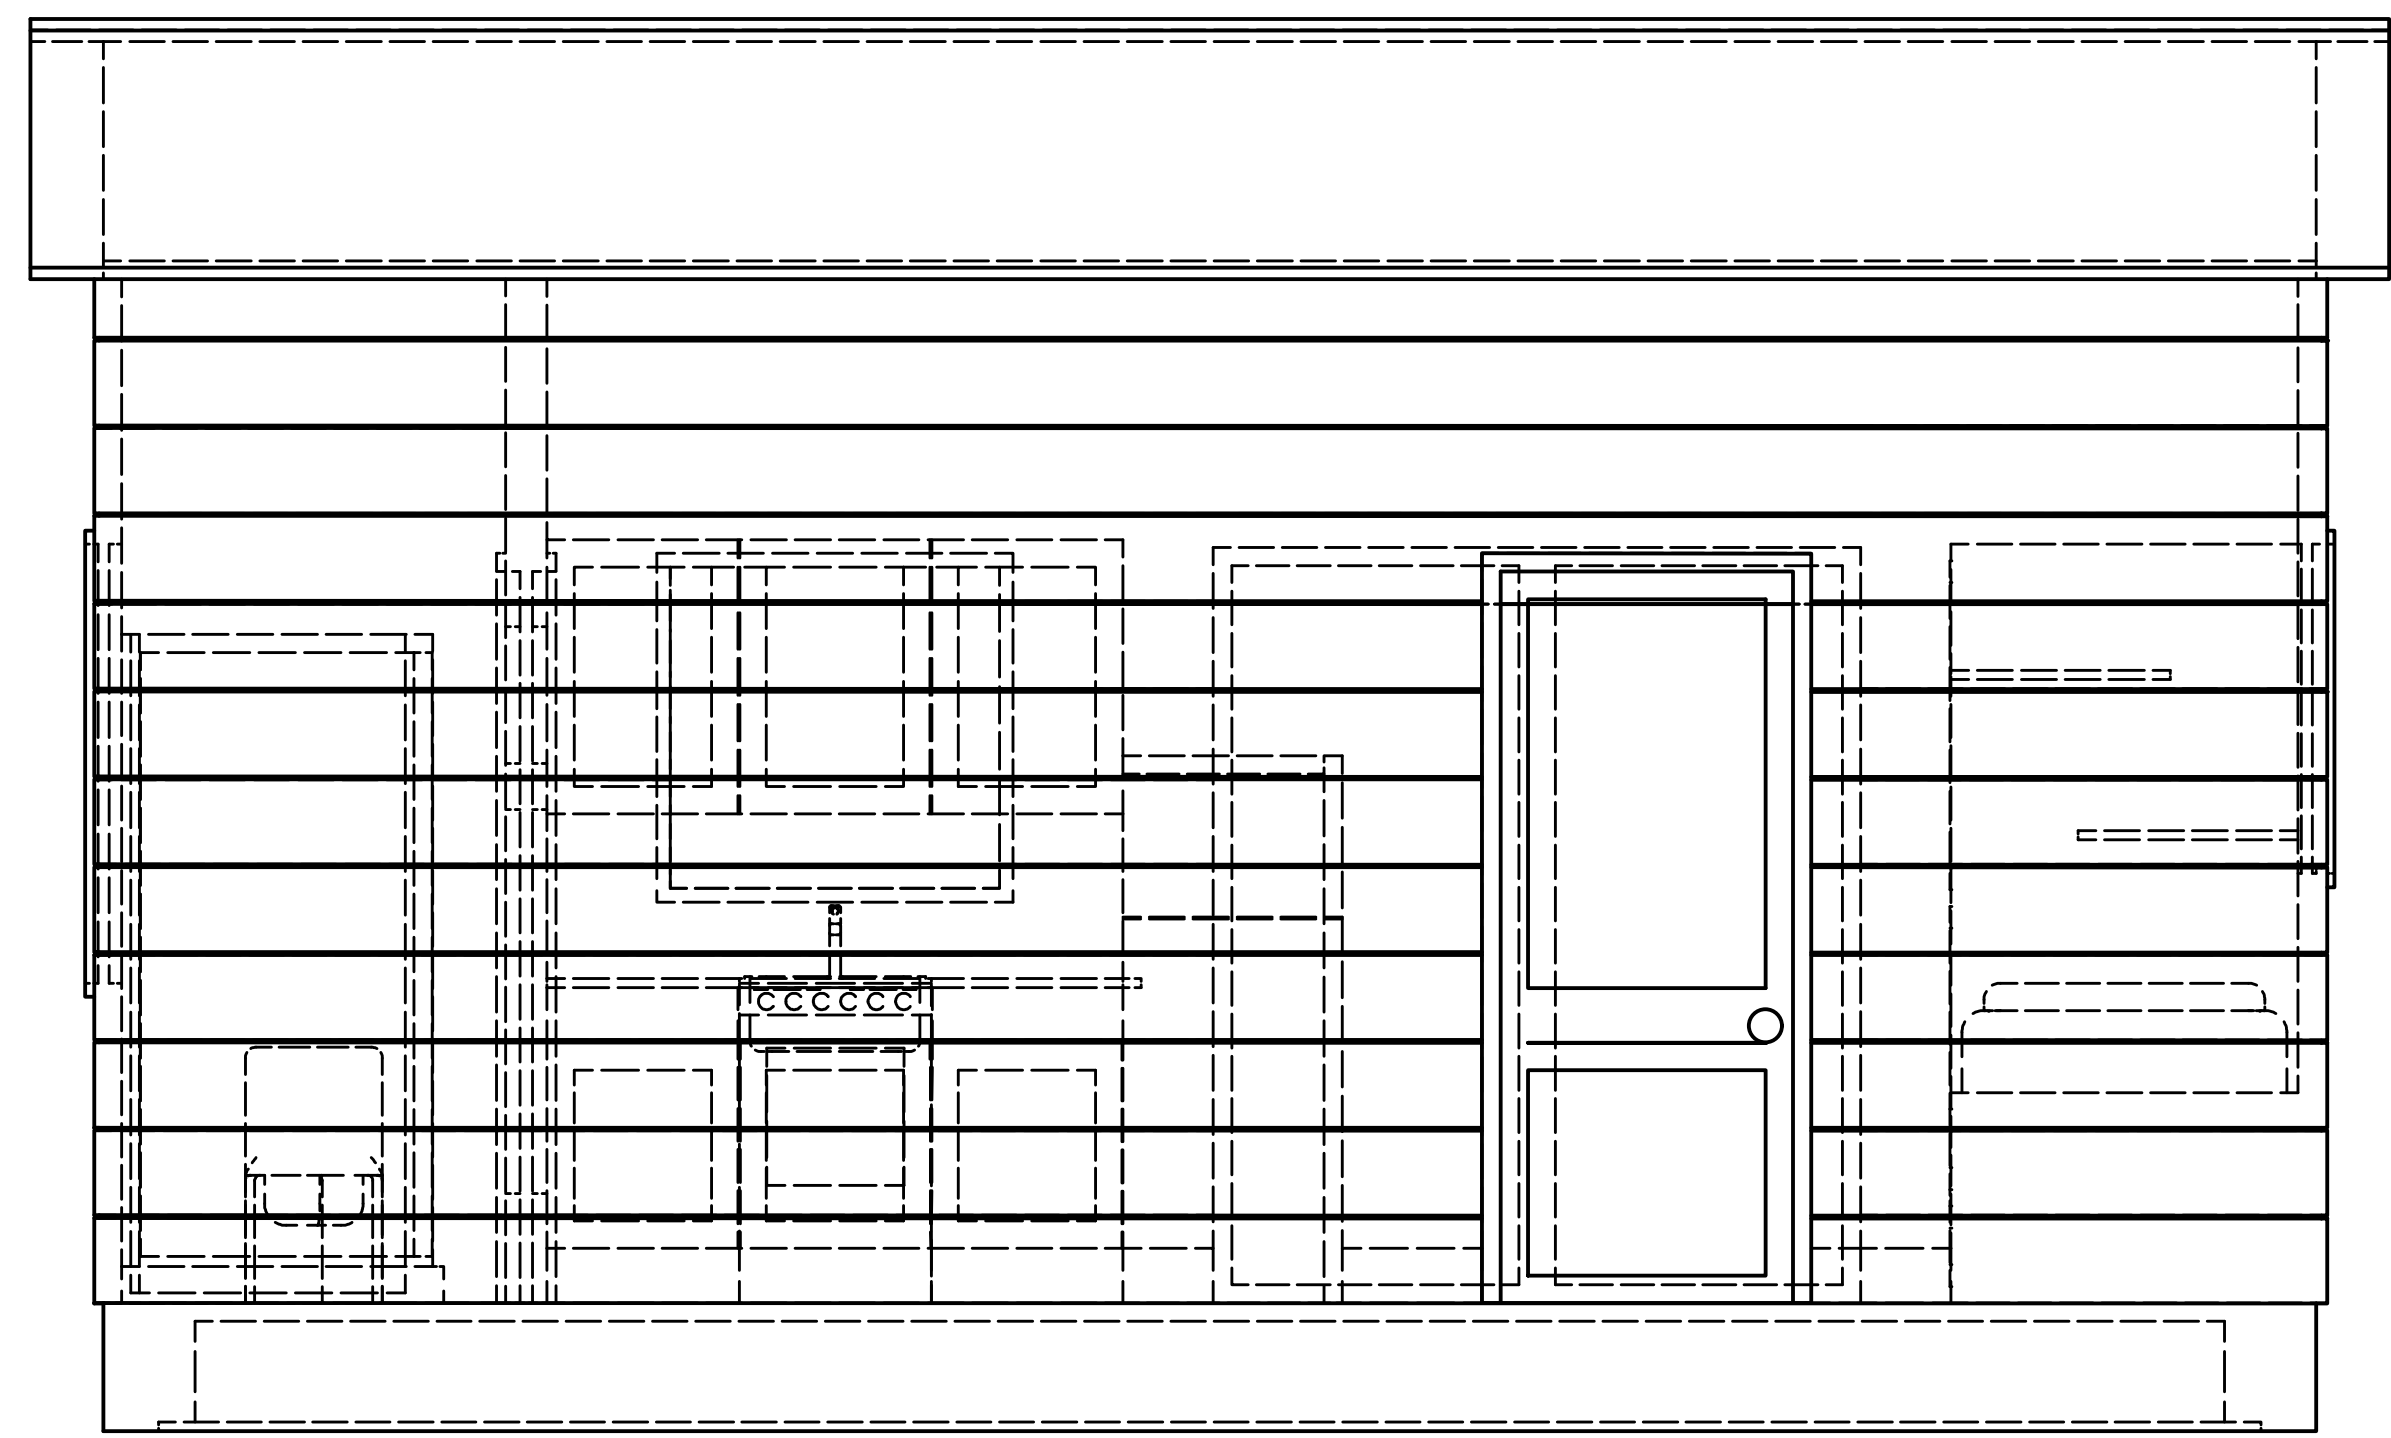

8 7 6 5 4 3 2 1

DRAWN	MEP-PC	6/16/2022	TITLE	
CHECKED			Shipping Container Home	
QA			SIZE	DWG NO
MFG			D	Containerdraw v21
APPROVED			SCALE	REV
			1 / 21	0
			SHEET 1 OF 1	

8 7 6 5 4 3 2 1