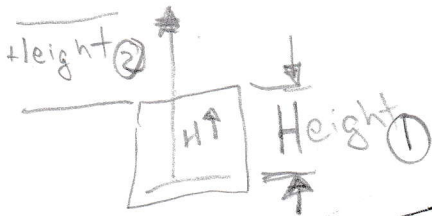

Rush Paint  
 1mm Card Board  
 2x 1 1/8"  $\phi$   
 Tube

- Modpodge
- Air Brush
- Clear Coat
- Glue - wood
- Super glue
- Felamp

Magnet

- String
- Spring
- Plastic tube
- Drill Bit

wood Balls  
 Band Punch  
 to form