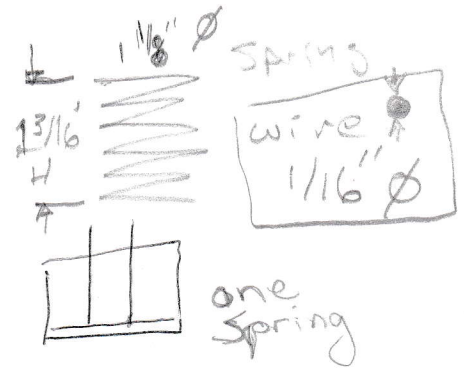

Rush Paint  
 1mm Card Board  
 2x 1 1/8"  $\phi$   
 Tube

- Modpodge
- Air Brush
- Clear Coat
- Glue - wood
- Super glue
- Felamp

Magnet

- String
- Spring
- Plastic tube
- Drill Bit

wood Balls  
 Band Punch  
 to form

Measure Examples?

Spring

NOT TO SCALE

6/15/2024