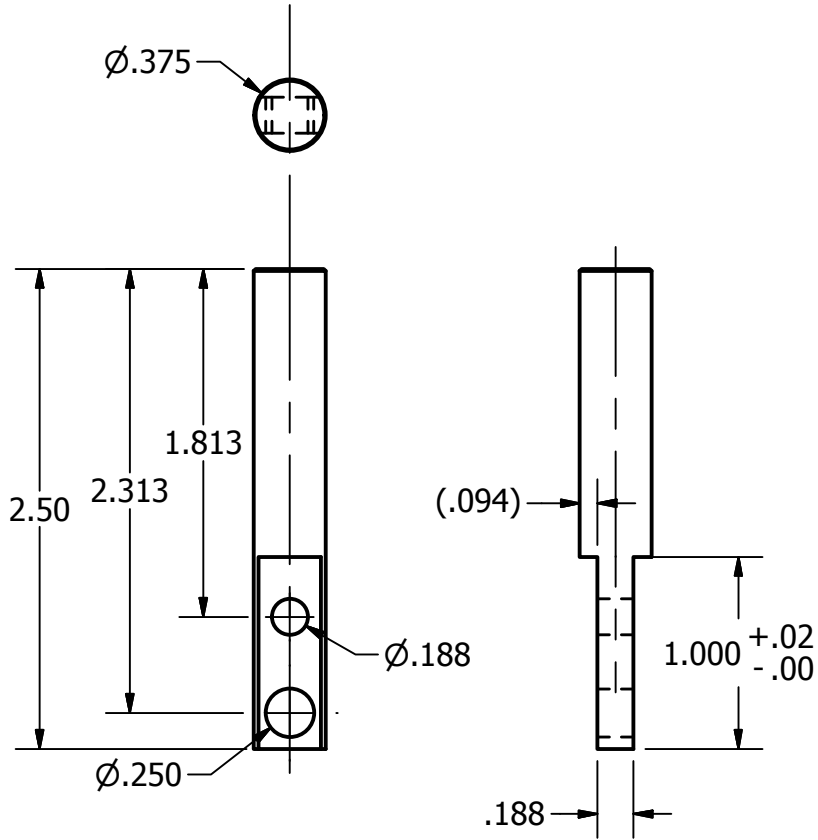

PARTS LIST			
ITEM	QTY	PART NUMBER	DESCRIPTION
1	1	Con Rod, Master	

DRAWN Rob	5/12/2017	TITLE		
CHECKED				
QA				
MFG				
APPROVED				
		SIZE A	DWG NO Con Rod, Master	REV
		SCALE		SHEET 1 OF 1