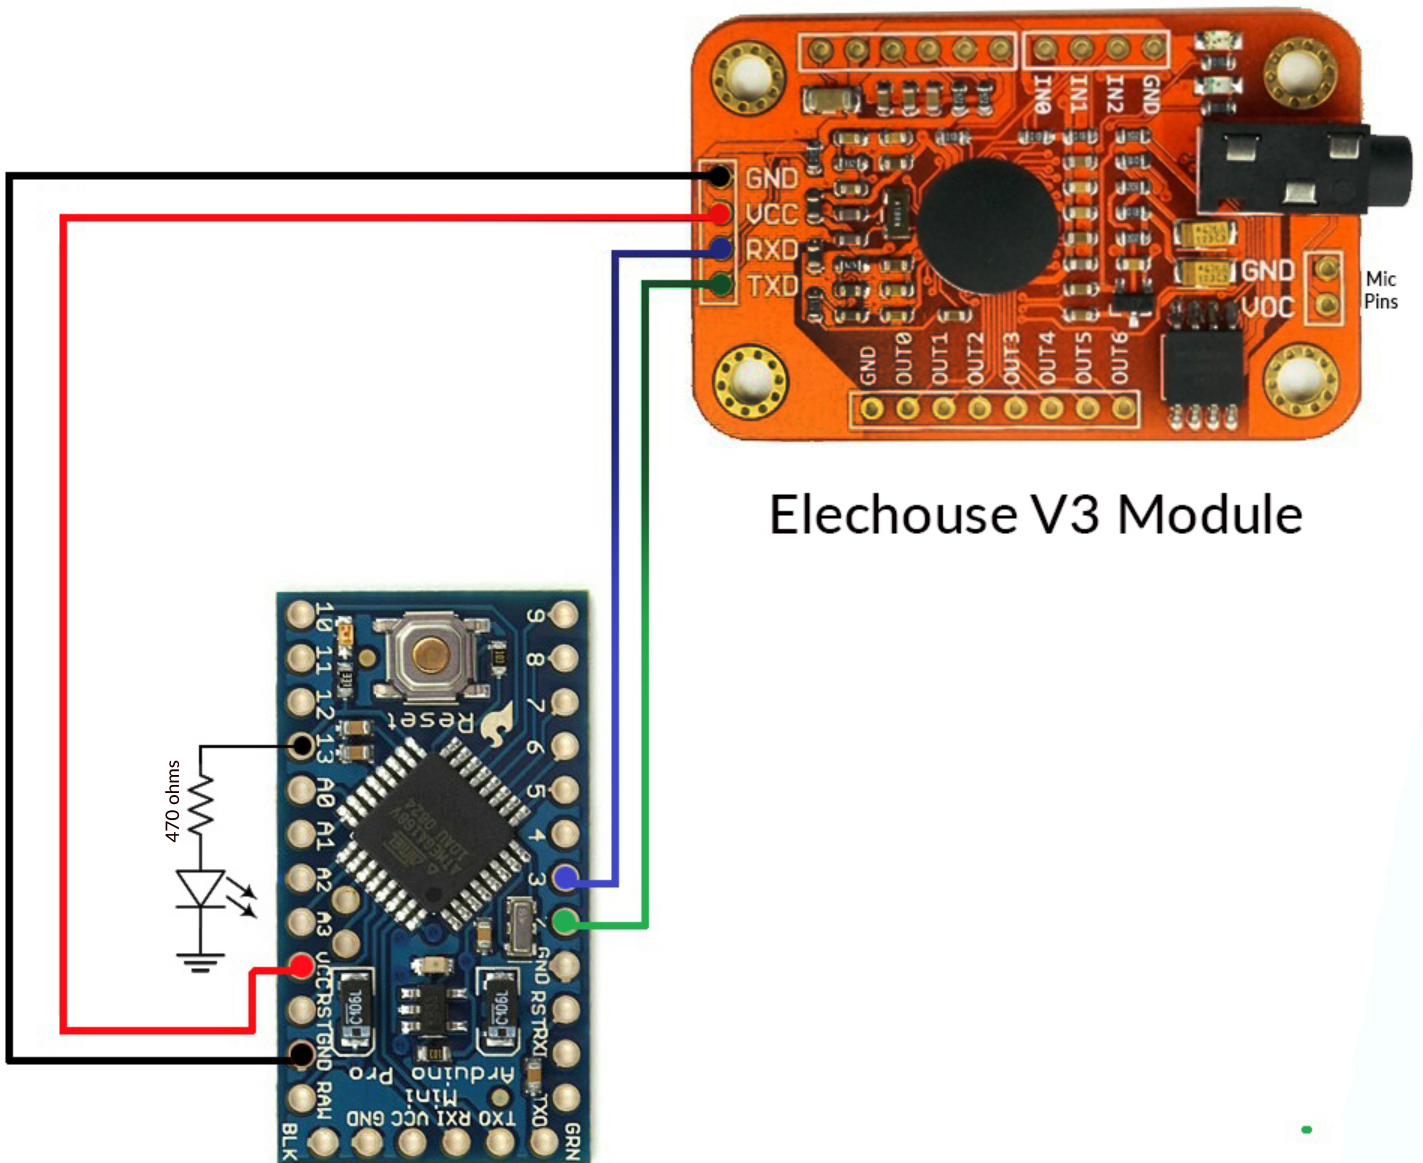

VOICE RECOGNITION - LED CONTROL

Elechouse V3 Module

Arduino Pro Mini/UNO