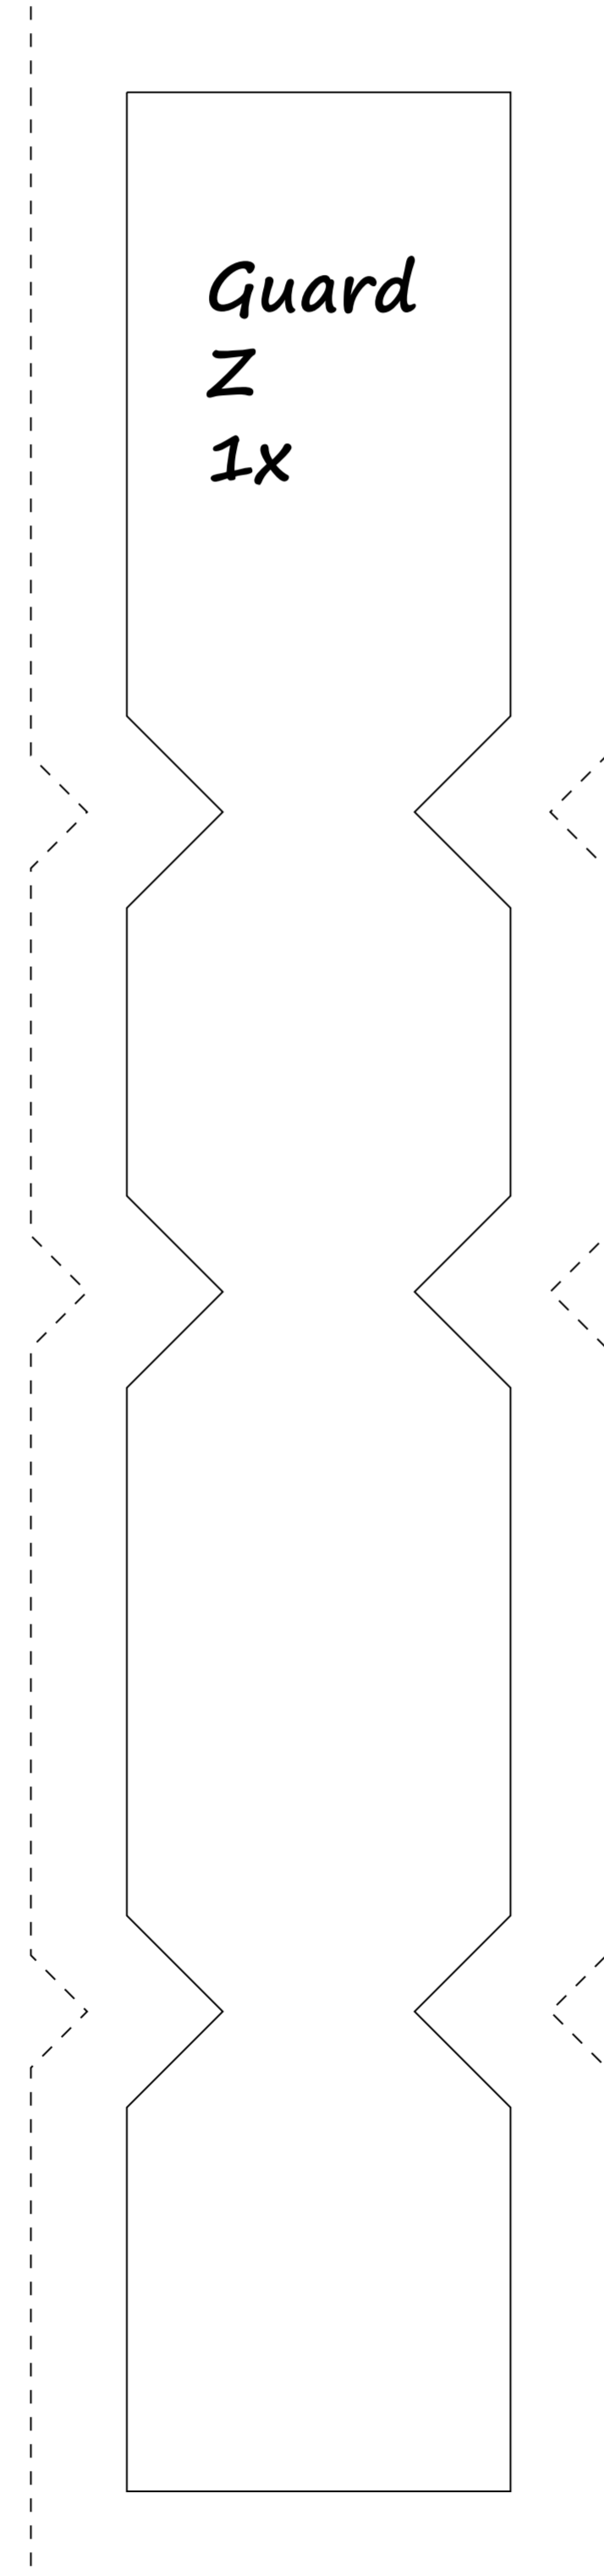

Black

Calibration:
This should be 10 x 10 cm (not part of the pattern)

Yellow