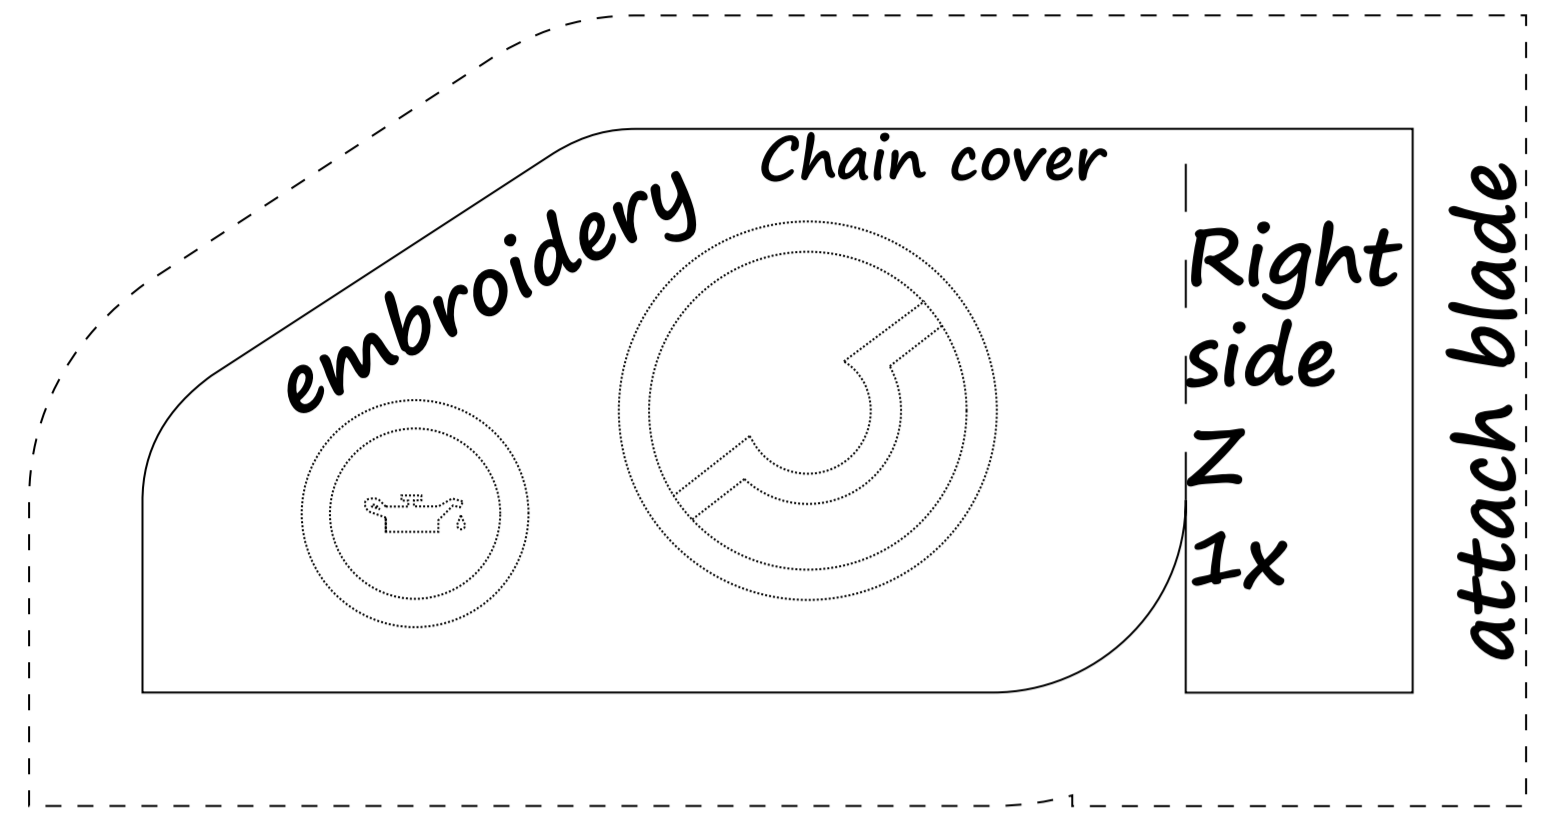

Black

Calibration:
This should be 10 x 10 cm (not part of the pattern)

Yellow