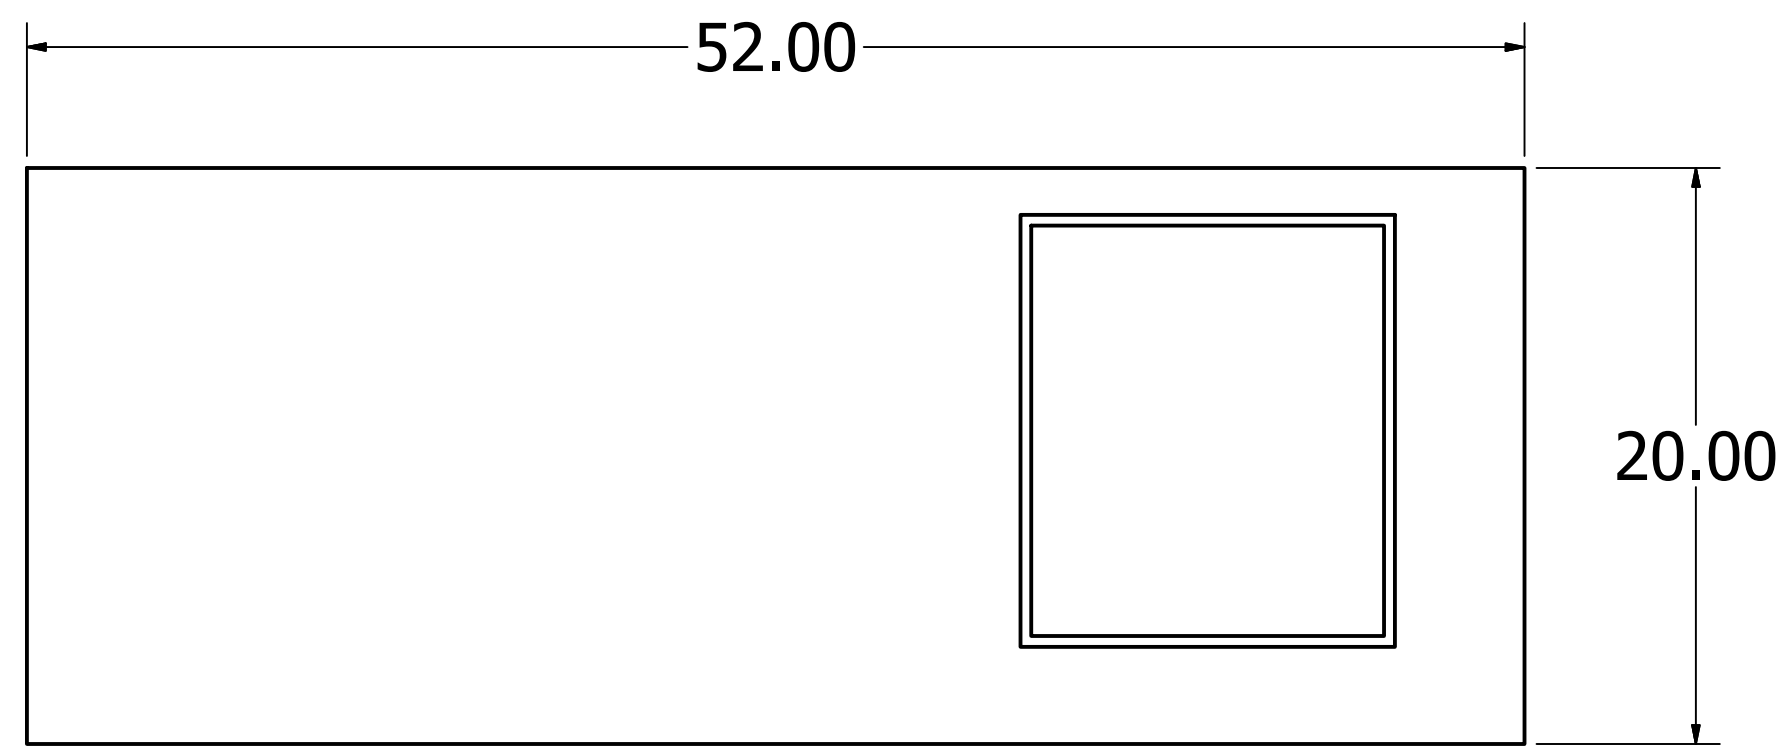

Kevin Culver	1/18/2019	https://kevswoodworks.com MyBenchTime@gmail.com		
		TITLE		
		Utility Quilting Cabinet		
		SIZE	DWG NO	REV
		D		
		SCALE	.15	
		SHEET 2 OF 12