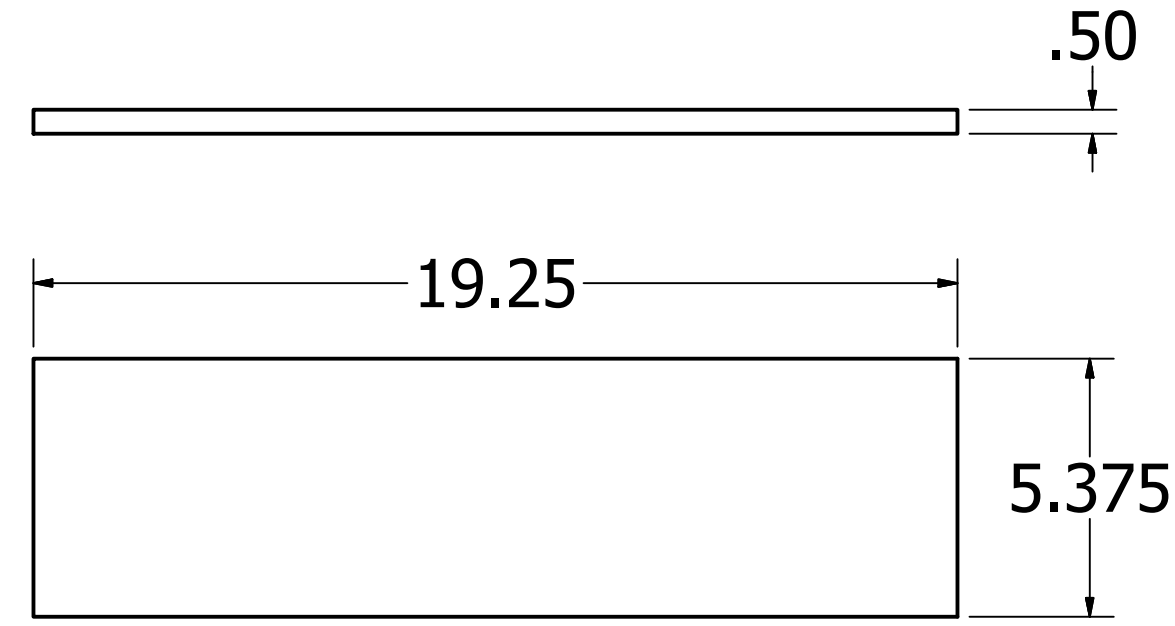

Side (x2)

DRAWER PARTS

Kevin Culver	1/18/2019	https://kevswoodworks.com MyBenchTime@gmail.com		
		TITLE Utility Quilting Cabinet		
		SIZE D	DWG NO	REV
		SCALE .25	SHEET 10 OF 12