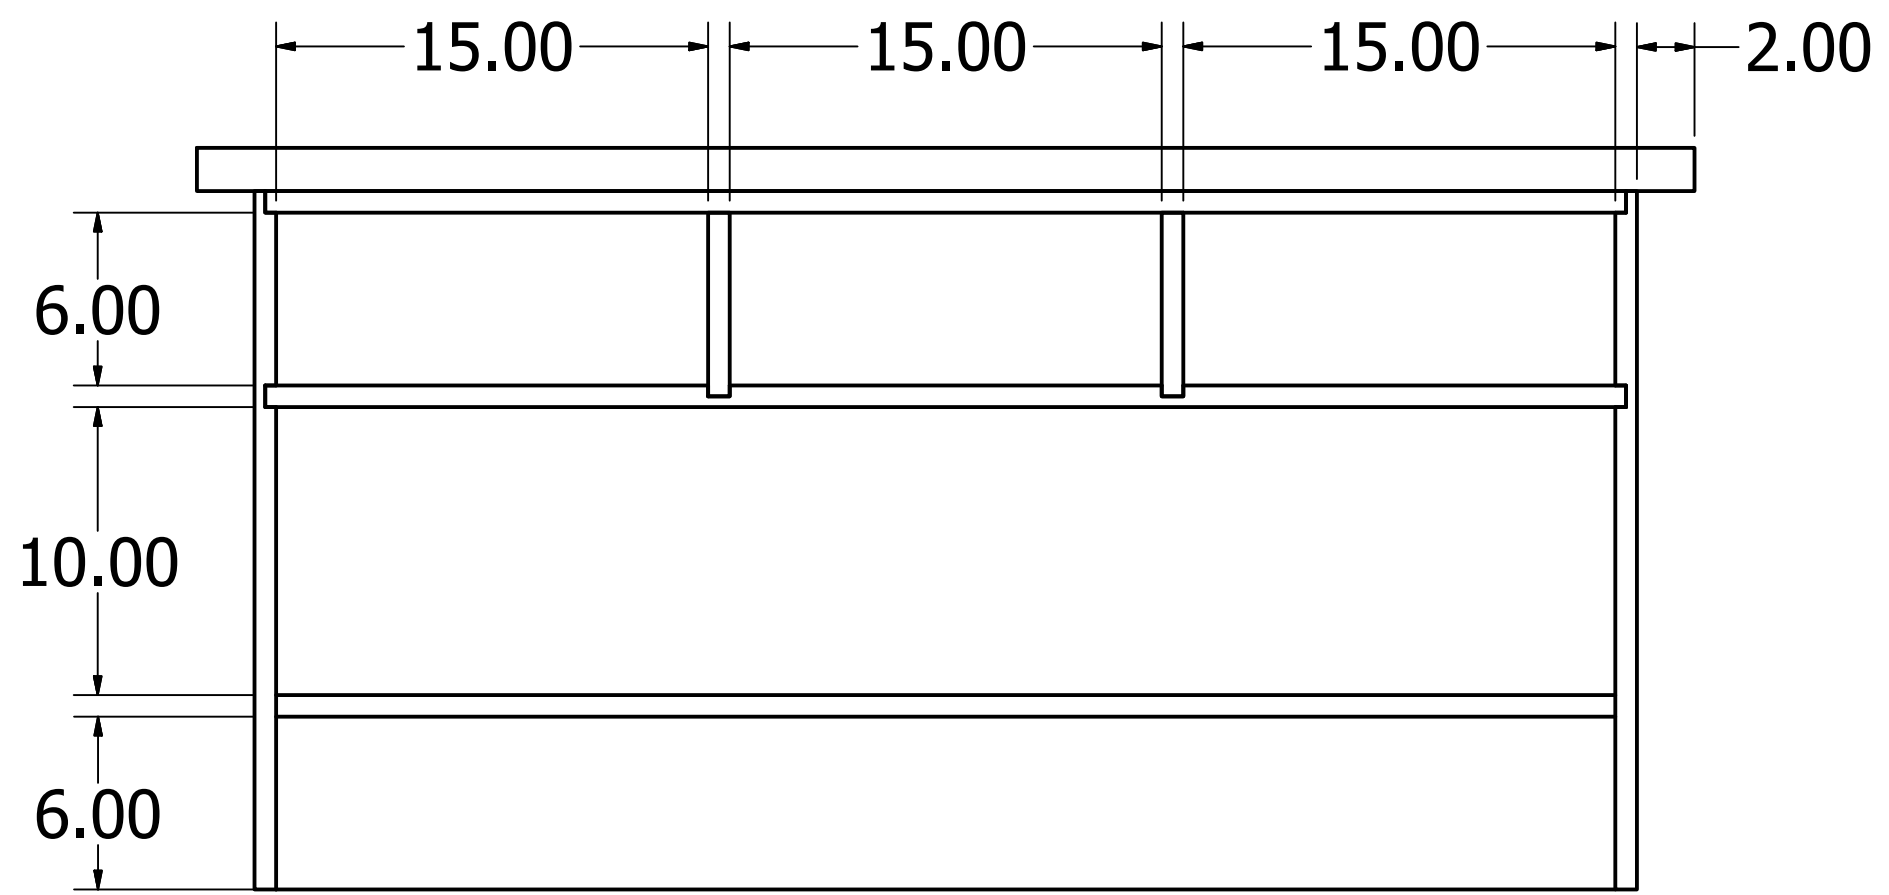

Kevin Culver	1/18/2019	https://kevswoodworks.com MyBenchTime@gmail.com		
		TITLE		
		Utility Quilting Cabinet		
		SIZE	DWG NO	REV
		D		
		SCALE	.15	
		SHEET 2 OF 12