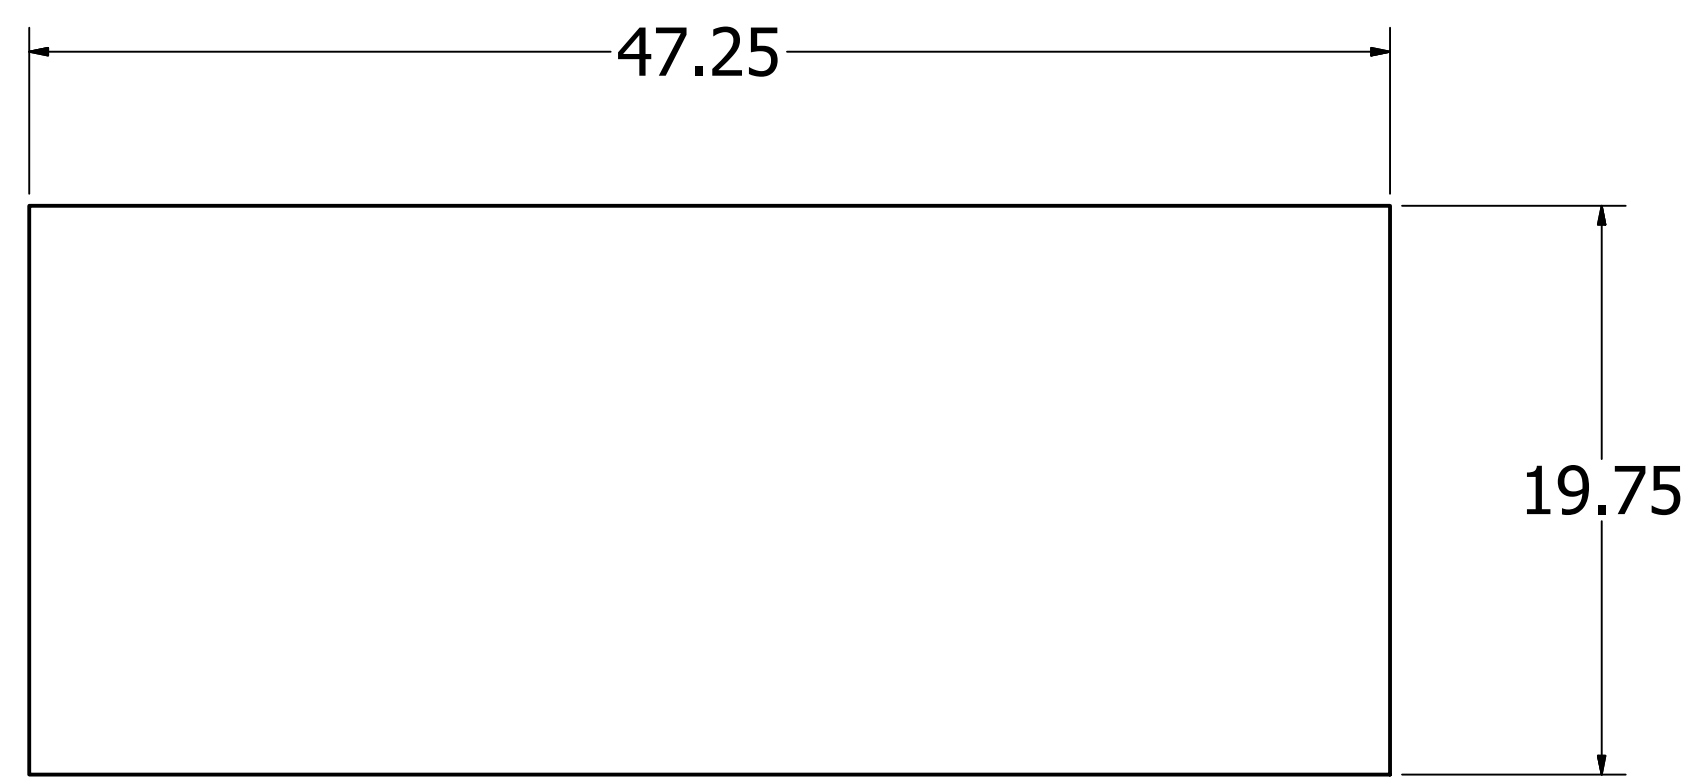

A

SIDE (MIRROR OTHER)

Kevin Culver	1/18/2019	https://kevswoodworks.com MyBenchTime@gmail.com		
		TITLE Utility Quilting Cabinet		
		SIZE D	DWG NO	REV
		SCALE .25	SHEET 5 OF 12	

8 | 7 | 6 | 5 | 4 | 3 | 2 | 1