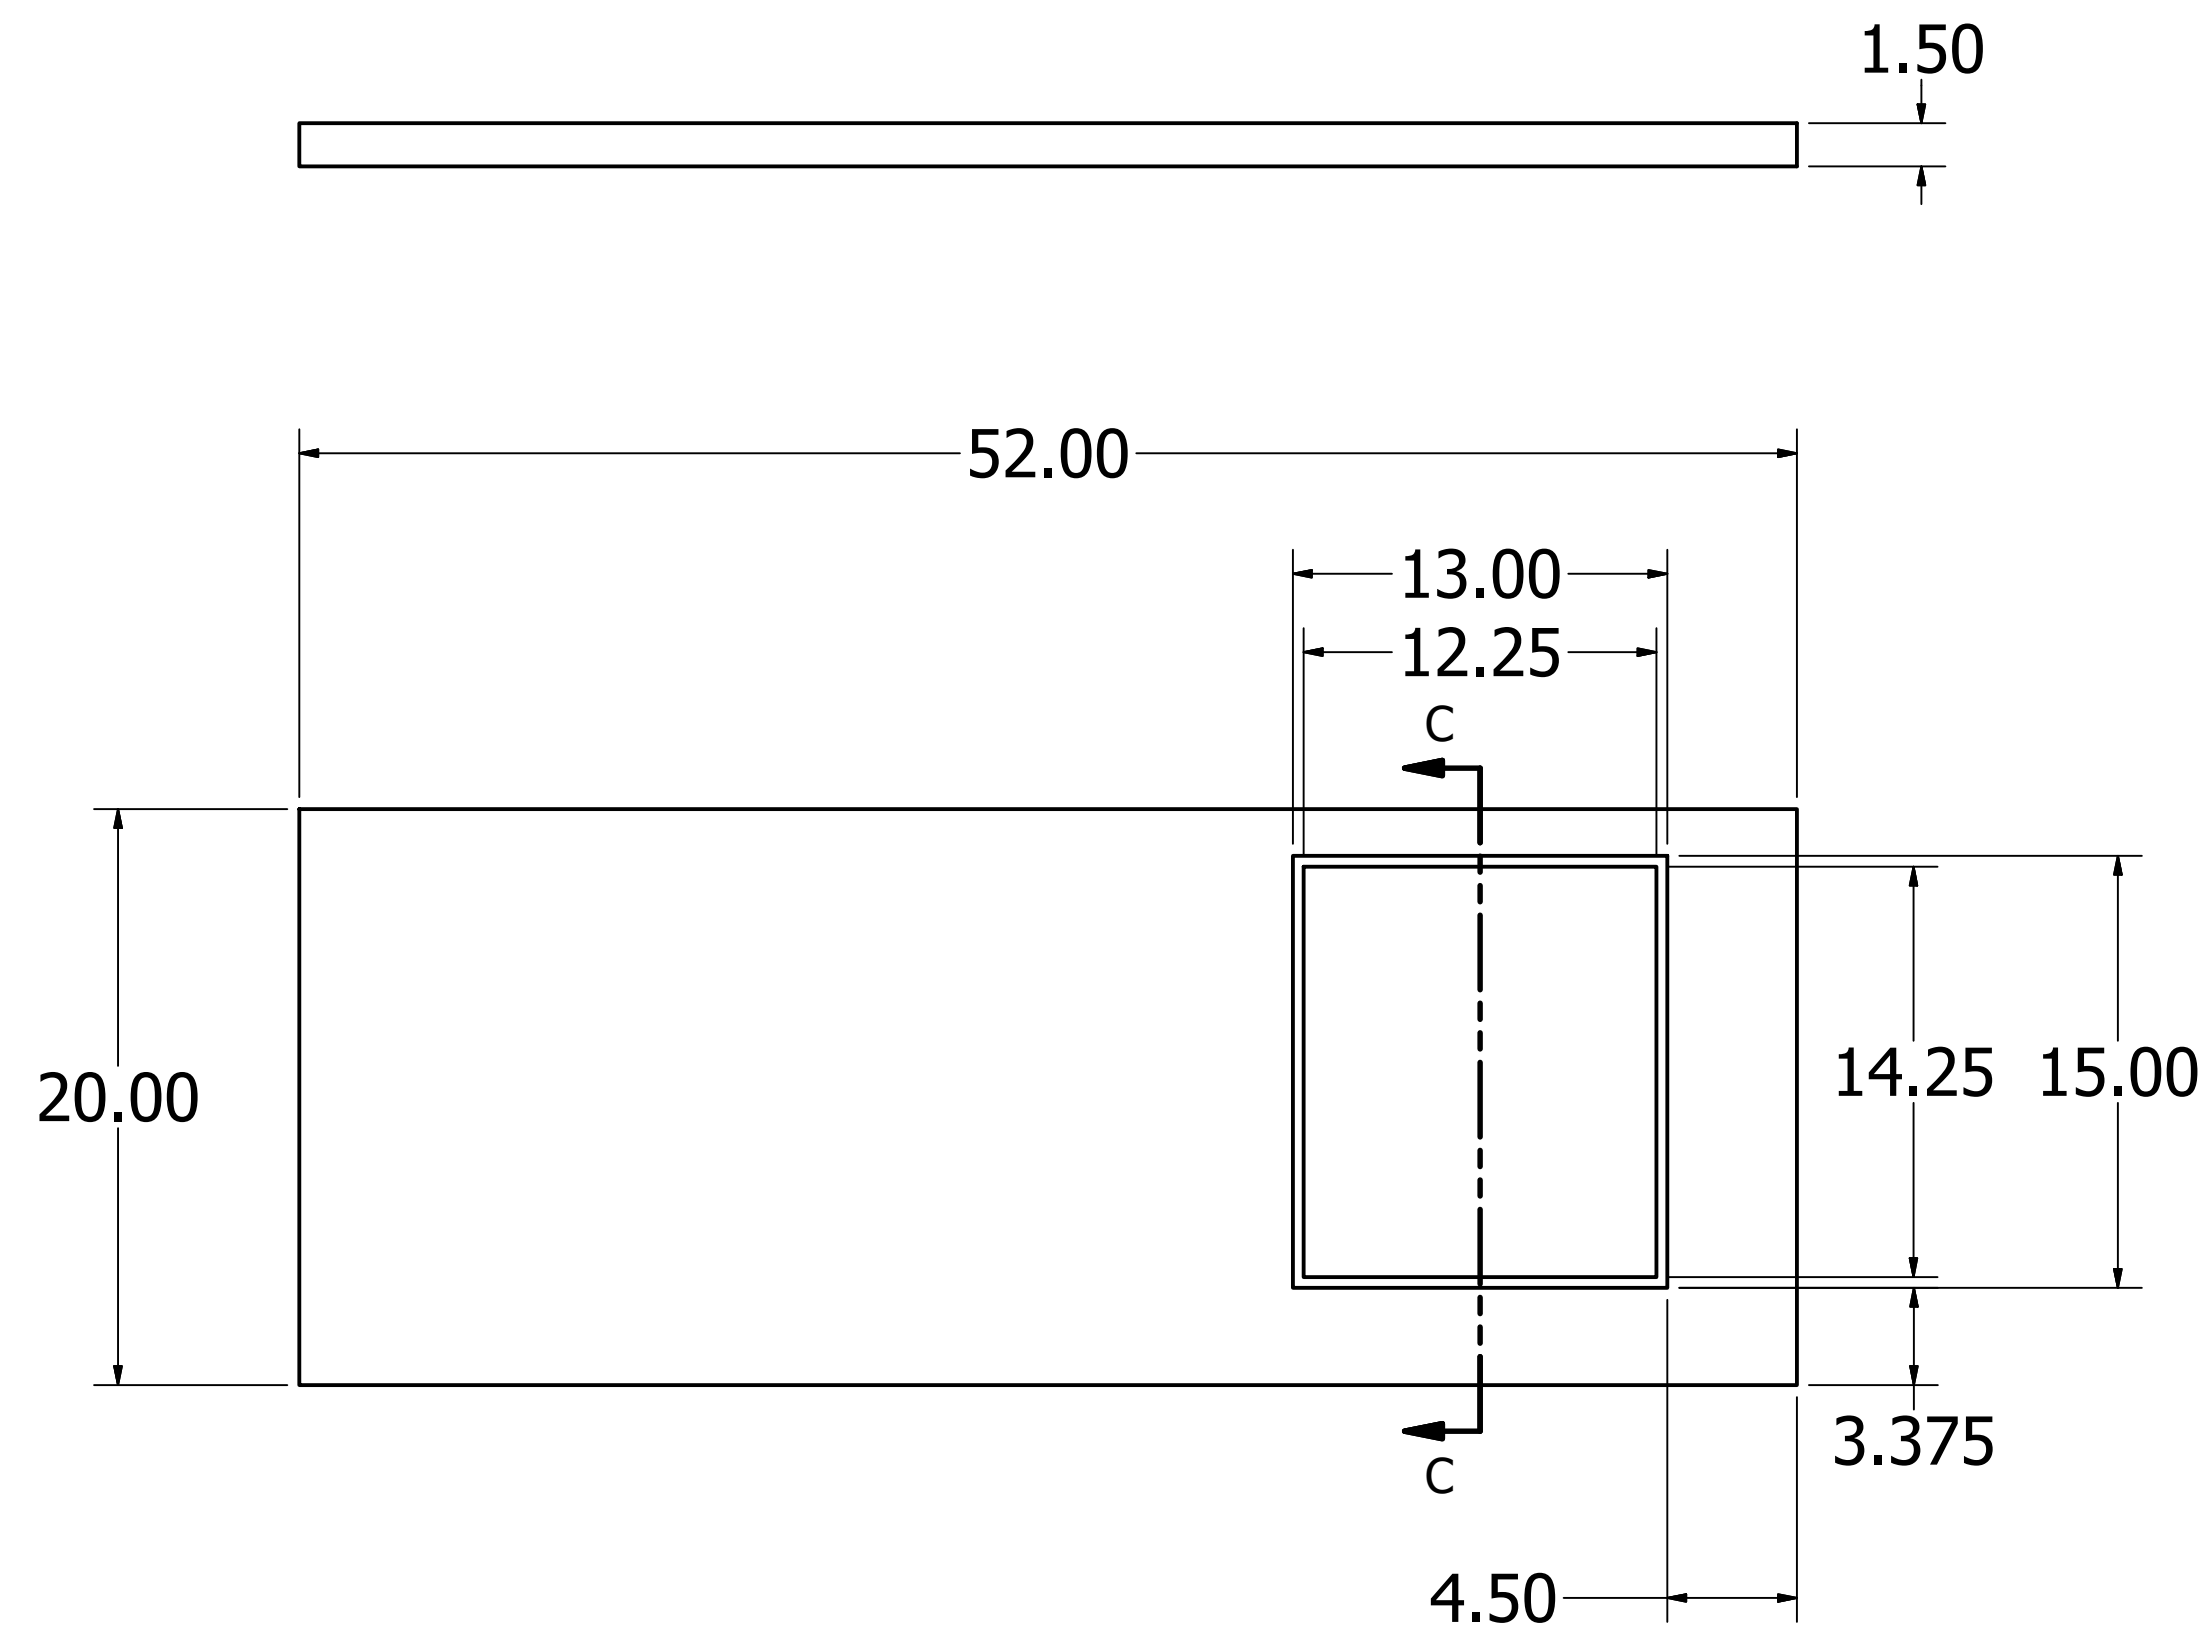

SECTION A-A
SCALE .15

SECTION B-B
SCALE .15

Kevin Culver	1/18/2019	https://kevswoodworks.com MyBenchTime@gmail.com		
		TITLE Utility Quilting Cabinet		
		SIZE D	DWG NO	REV
		SCALE .15	SHEET 3 OF 12	

TOP

Kevin Culver	1/18/2019	https://kevswoodworks.com MyBenchTime@gmail.com		
		TITLE Utility Quilting Cabinet		
		SIZE D	DWG NO	REV
		SCALE .15	SHEET 4 OF 12	