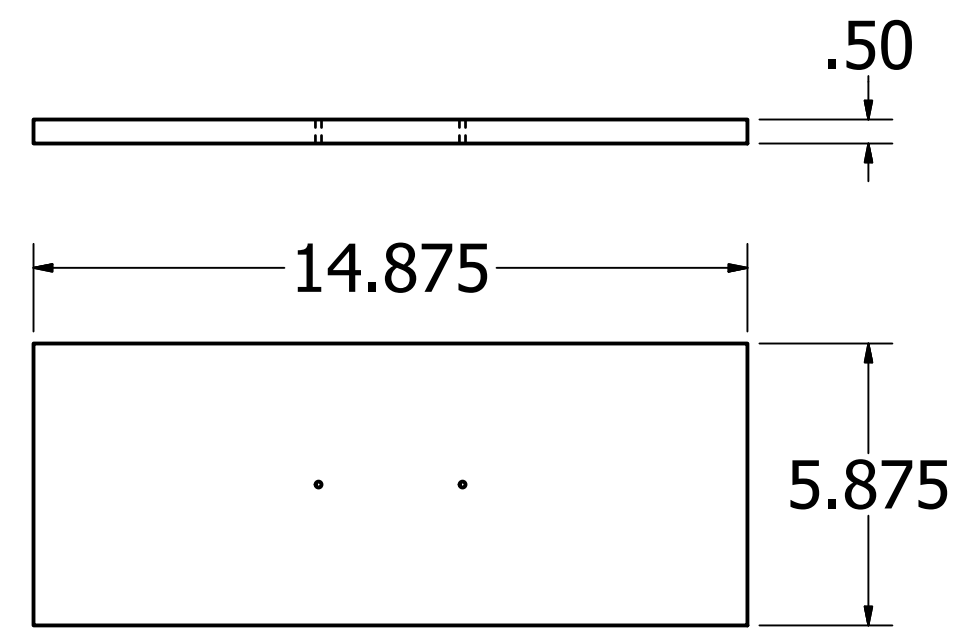

Kevin Culver	1/18/2019	https://kevswoodworks.com MyBenchTime@gmail.com		
		TITLE		
		Utility Quilting Cabinet		
		SIZE	DWG NO	REV
		D		
		SCALE	.15	
		SHEET 9 OF 12		

Side (x2)

Front

Bottom

Back

Drawer Front