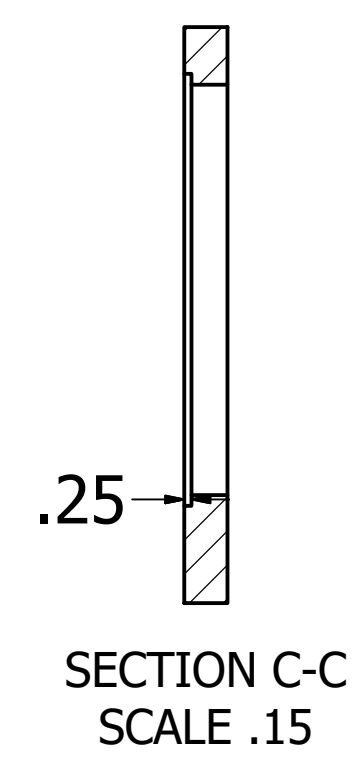

Kevin Culver	1/18/2019	https://kevswoodworks.com MyBenchTime@gmail.com		
		TITLE		
		Utility Quilting Cabinet		
		SIZE	DWG NO	REV
		D		
		SCALE	.15	SHEET 1 OF 12

Kevin Culver	1/18/2019	https://kevswoodworks.com MyBenchTime@gmail.com		
		TITLE		
		Utility Quilting Cabinet		
		SIZE	DWG NO	REV
		D		
		SCALE	.15	
		SHEET 2 OF 12		

SECTION A-A
SCALE .15

SECTION B-B
SCALE .15

Kevin Culver	1/18/2019	https://kevswoodworks.com MyBenchTime@gmail.com		
		TITLE Utility Quilting Cabinet		
		SIZE D	DWG NO	REV
		SCALE .15	SHEET 3 OF 12	

TOP

Kevin Culver	1/18/2019	https://kevswoodworks.com MyBenchTime@gmail.com		
		TITLE Utility Quilting Cabinet		
		SIZE D	DWG NO	REV
		SCALE .15	SHEET 4 OF 12	

A

SIDE (MIRROR OTHER)

Kevin Culver	1/18/2019	https://kevswoodworks.com MyBenchTime@gmail.com		
		TITLE Utility Quilting Cabinet		
		SIZE D	DWG NO	REV
		SCALE .25	SHEET 5 OF 12	

8 | 7 | 6 | 5 | 4 | 3 | 2 | 1

Kevin Culver	1/18/2019	https://kevswoodworks.com MyBenchTime@gmail.com		
		TITLE		
		Utility Quilting Cabinet		
		SIZE	DWG NO	REV
		D		
		SCALE	.15	
		SHEET 9 OF 12		

Side (x2)

Front

Bottom

Back

Drawer Front