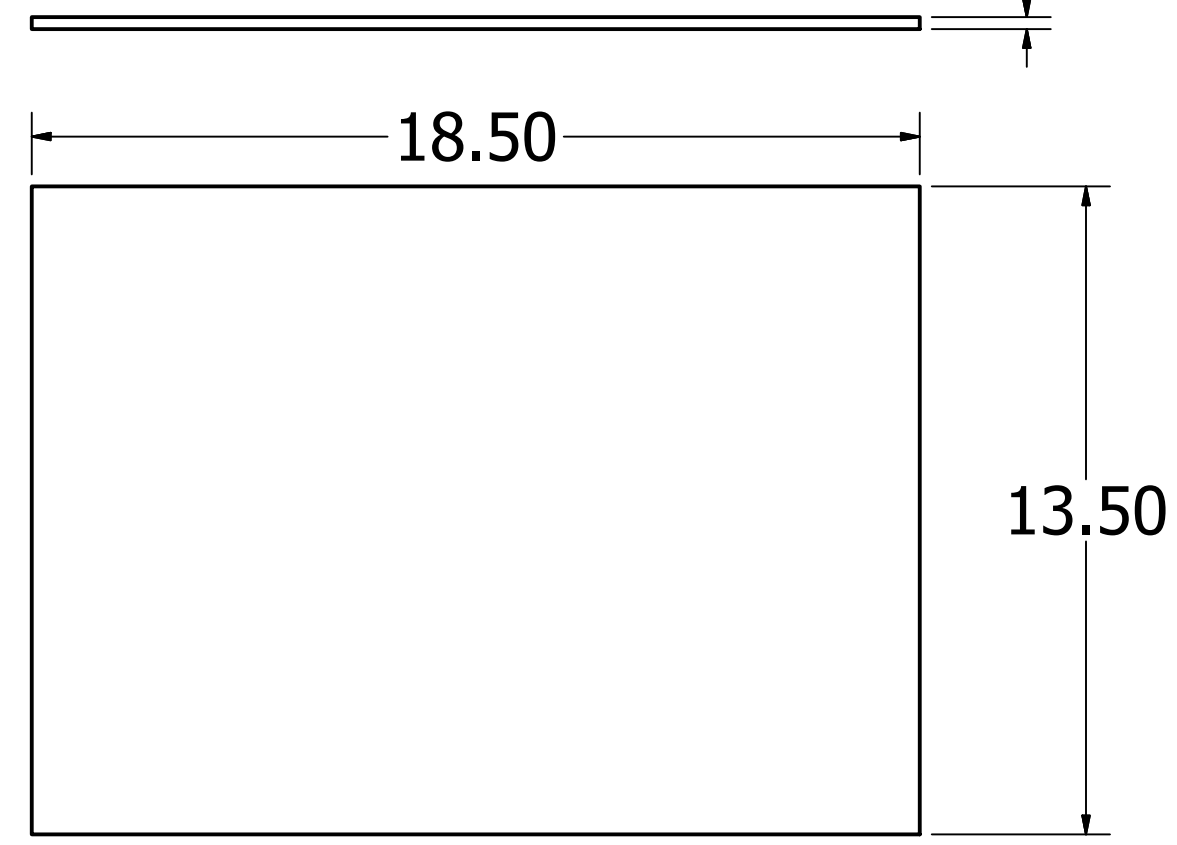

Bottom

DRAWER PARTS

Kevin Culver	1/18/2019	https://kevswoodworks.com MyBenchTime@gmail.com		
		TITLE Utility Quilting Cabinet		
		SIZE D	DWG NO	REV
		SCALE .25	SHEET 10 OF 12