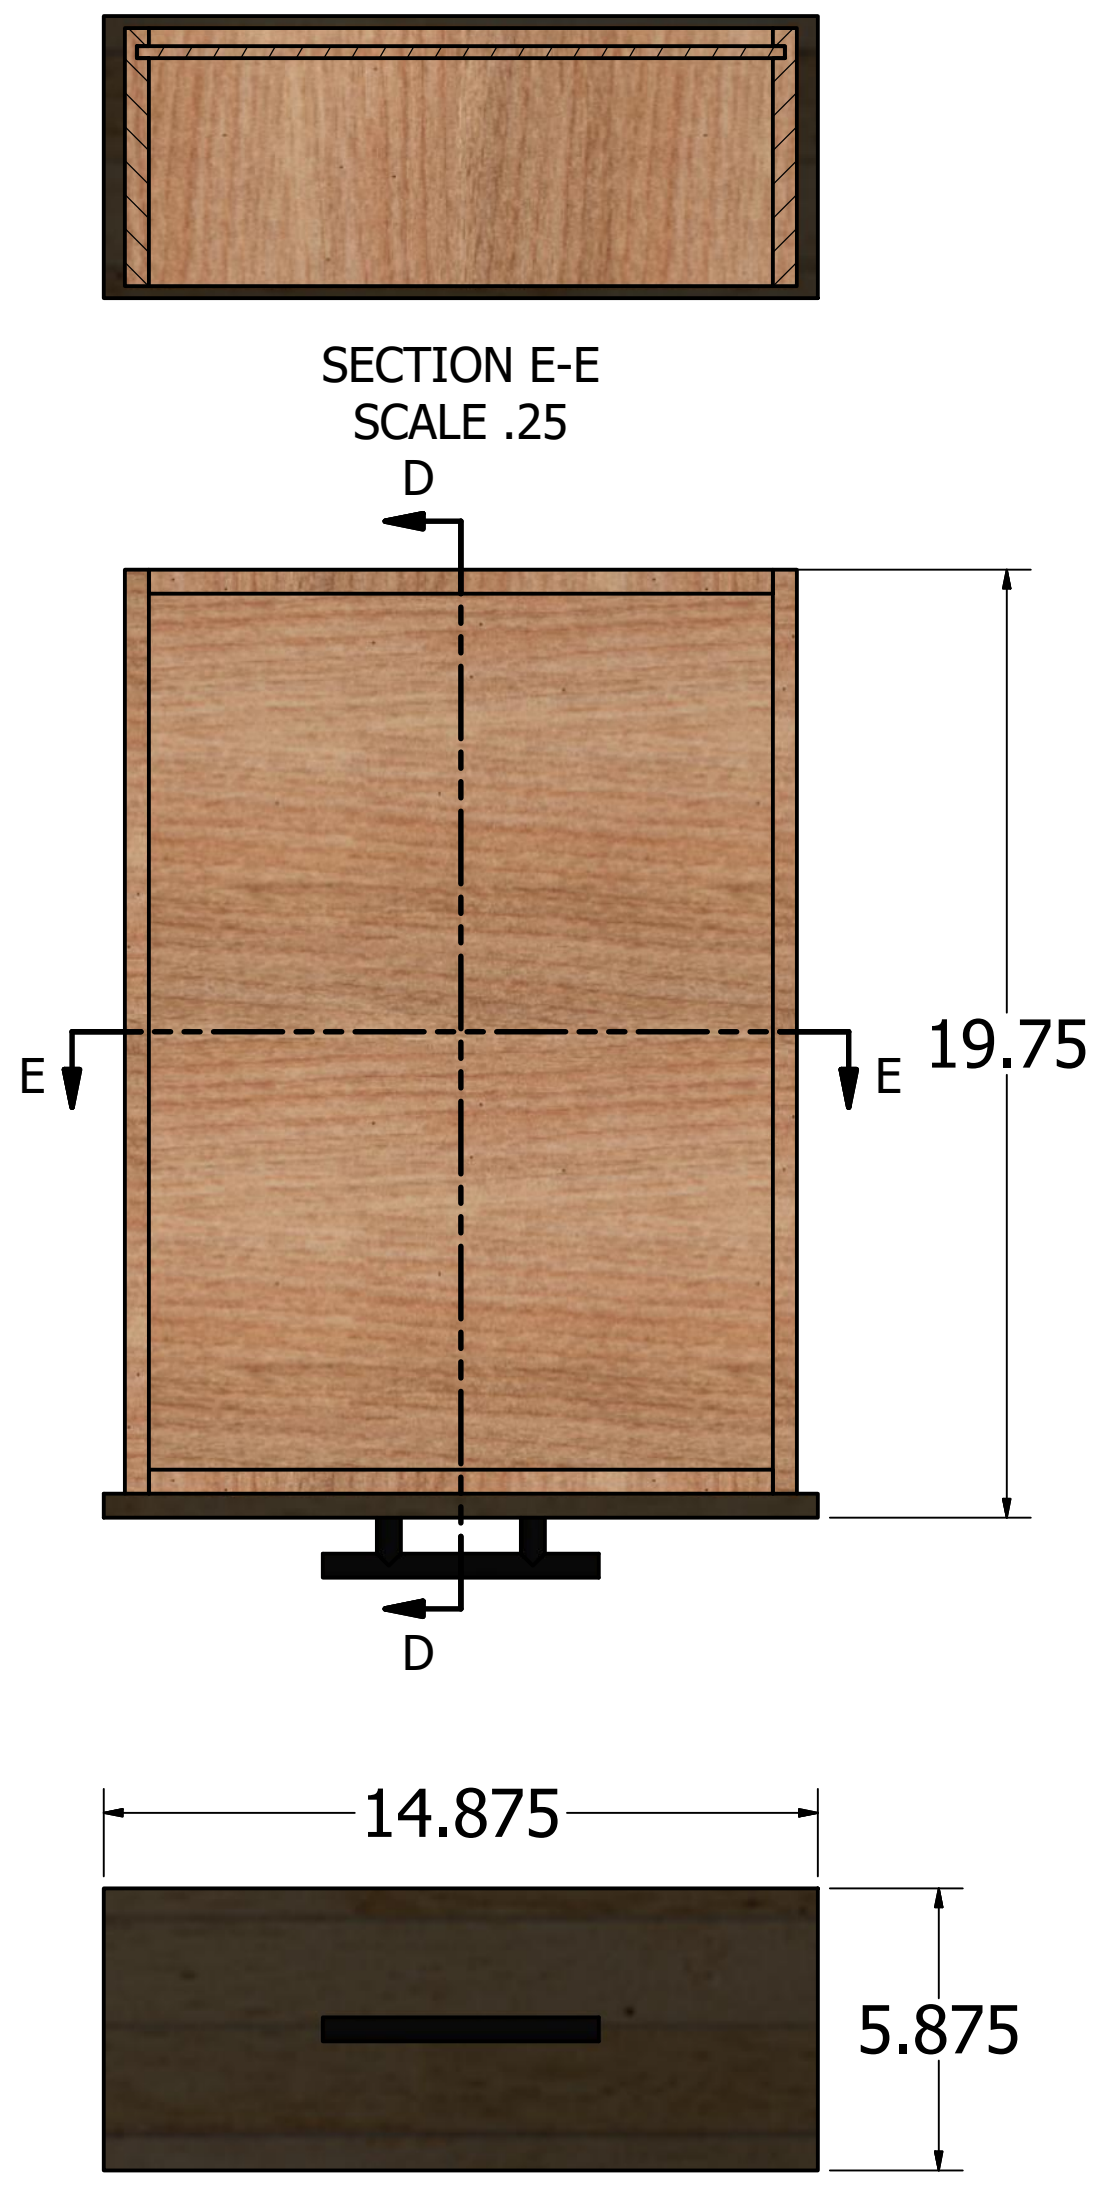

Kevin Culver	1/18/2019	https://kevswoodworks.com MyBenchTime@gmail.com		
		TITLE		
		Utility Quilting Cabinet		
		SIZE	DWG NO	REV
		D		
		SCALE	.25	SHEET 11 OF 12