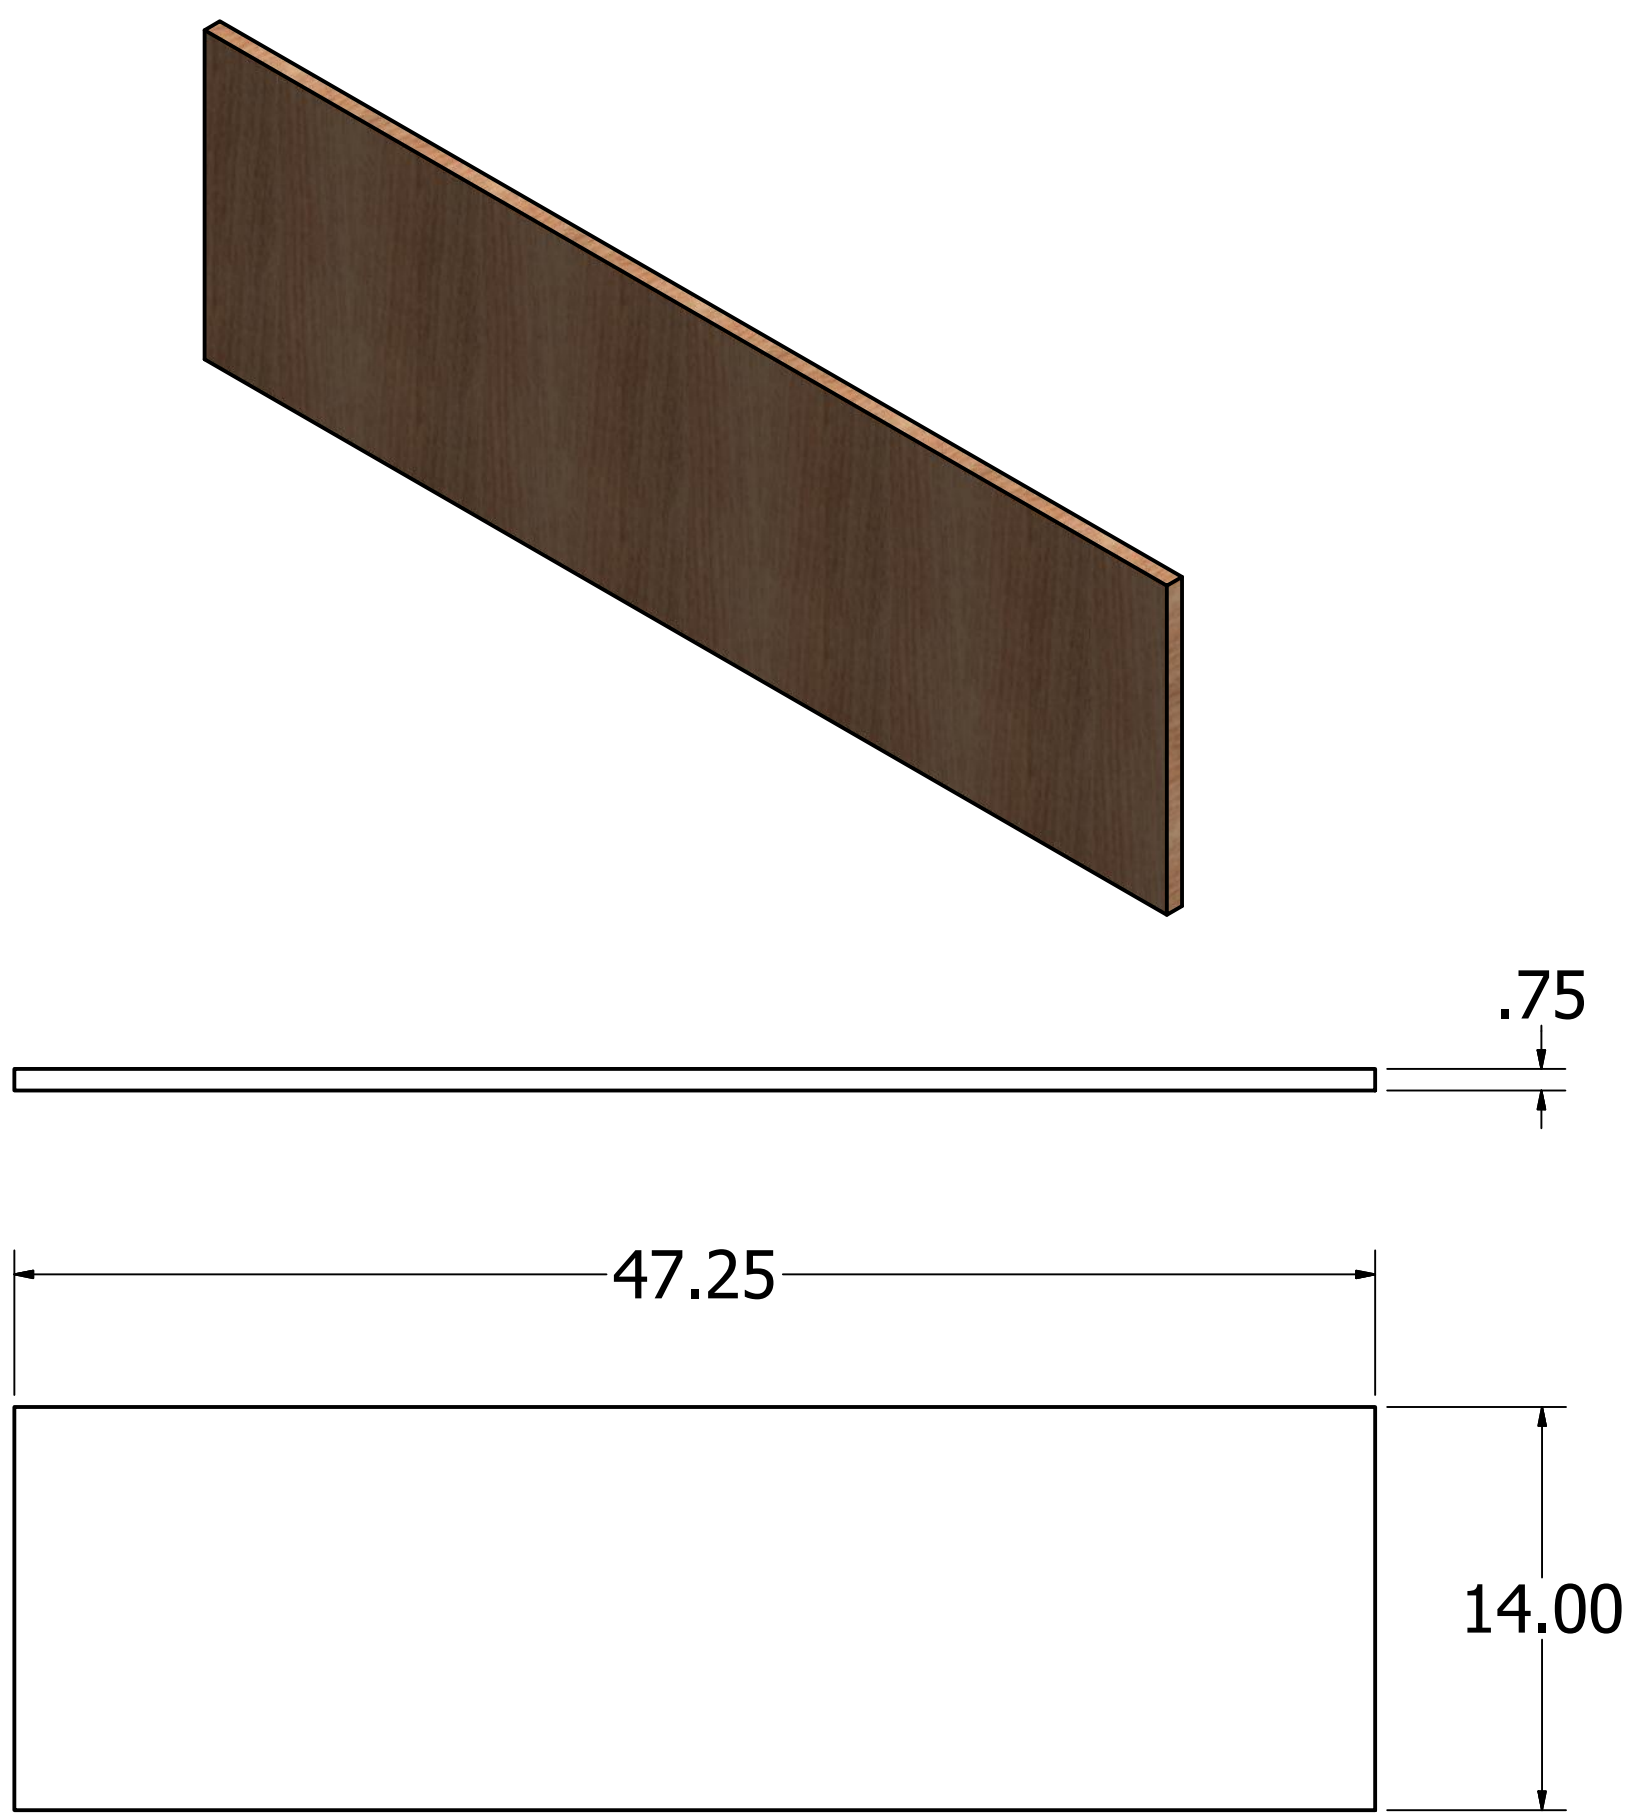

LOWER SHELF

Kevin Culver	1/18/2019	https://kevswoodworks.com MyBenchTime@gmail.com		
		TITLE		
		Utility Quilting Cabinet		
		SIZE	DWG NO	REV
		D		
		SCALE	.15	
		SHEET 7 OF 12