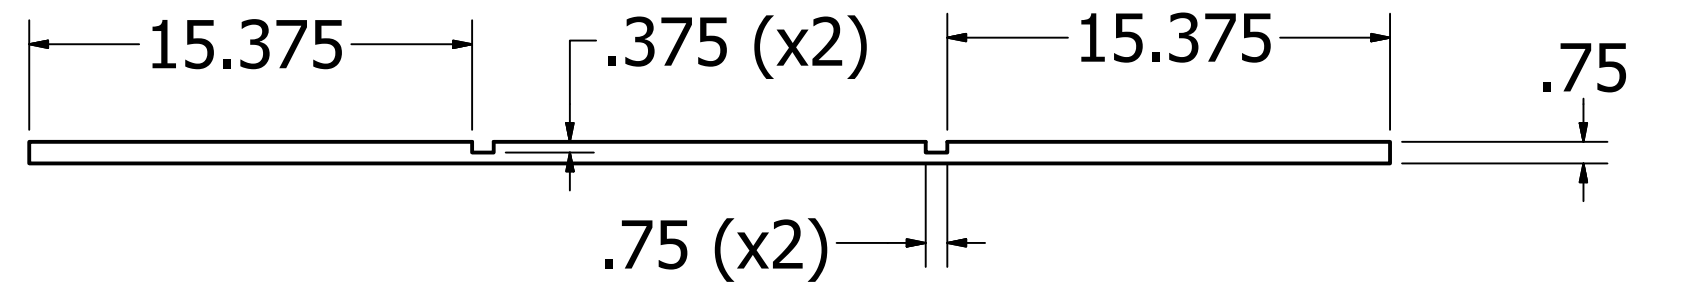

A

SIDE (MIRROR OTHER)

Kevin Culver	1/18/2019	https://kevswoodworks.com MyBenchTime@gmail.com		
		TITLE Utility Quilting Cabinet		
		SIZE D	DWG NO	REV
		SCALE .25	SHEET 5 OF 12	

8 | 7 | 6 | 5 | 4 | 3 | 2 | 1