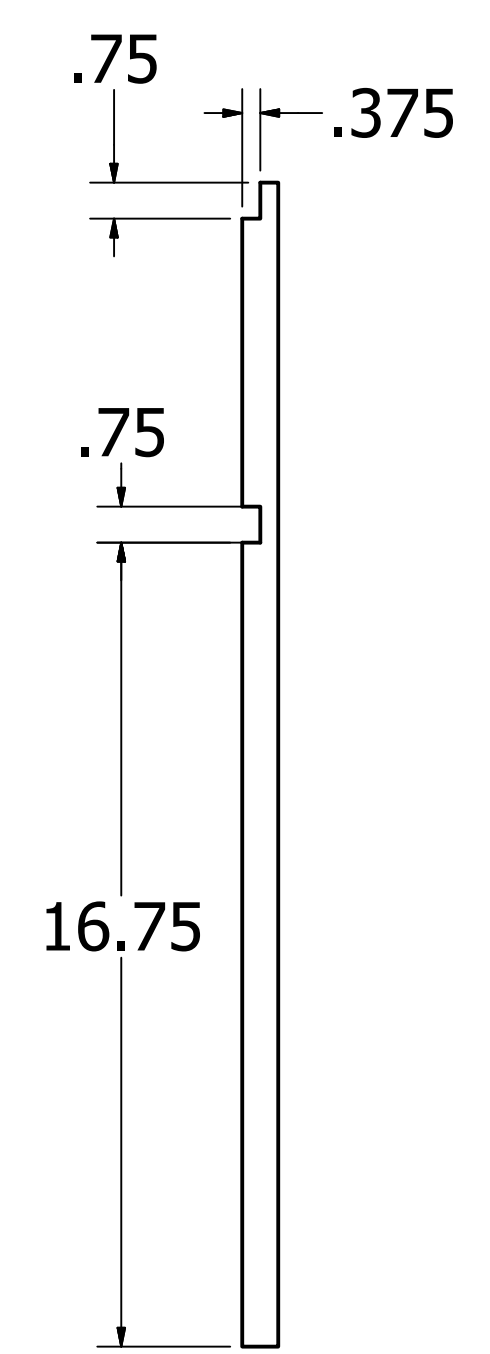

SECTION A-A
SCALE .15

SECTION B-B
SCALE .15

Kevin Culver	1/18/2019	https://kevswoodworks.com MyBenchTime@gmail.com		
		TITLE Utility Quilting Cabinet		
		SIZE D	DWG NO	REV
		SCALE .15	SHEET 3 OF 12	

TOP

Kevin Culver	1/18/2019	https://kevswoodworks.com MyBenchTime@gmail.com		
		TITLE Utility Quilting Cabinet		
		SIZE D	DWG NO	REV
		SCALE .15	SHEET 4 OF 12	

8 | 7 | 6 | 5 | 4 | 3 | 2 | 1

D

D

C

C

B

B

A

A

SIDE (MIRROR OTHER)

Kevin Culver	1/18/2019	https://kevswoodworks.com MyBenchTime@gmail.com		
		TITLE Utility Quilting Cabinet		
		SIZE D	DWG NO	REV
		SCALE .25	SHEET 5 OF 12	

8 | 7 | 6 | 5 | 4 | 3 | 2 | 1

Kevin Culver	1/18/2019	https://kevswoodworks.com MyBenchTime@gmail.com		
		TITLE		
		Utility Quilting Cabinet		
		SIZE	DWG NO	REV
		D		
		SCALE	.15	
		SHEET 9 OF 12		

Side (x2)

Front

Bottom

Back

Drawer Front