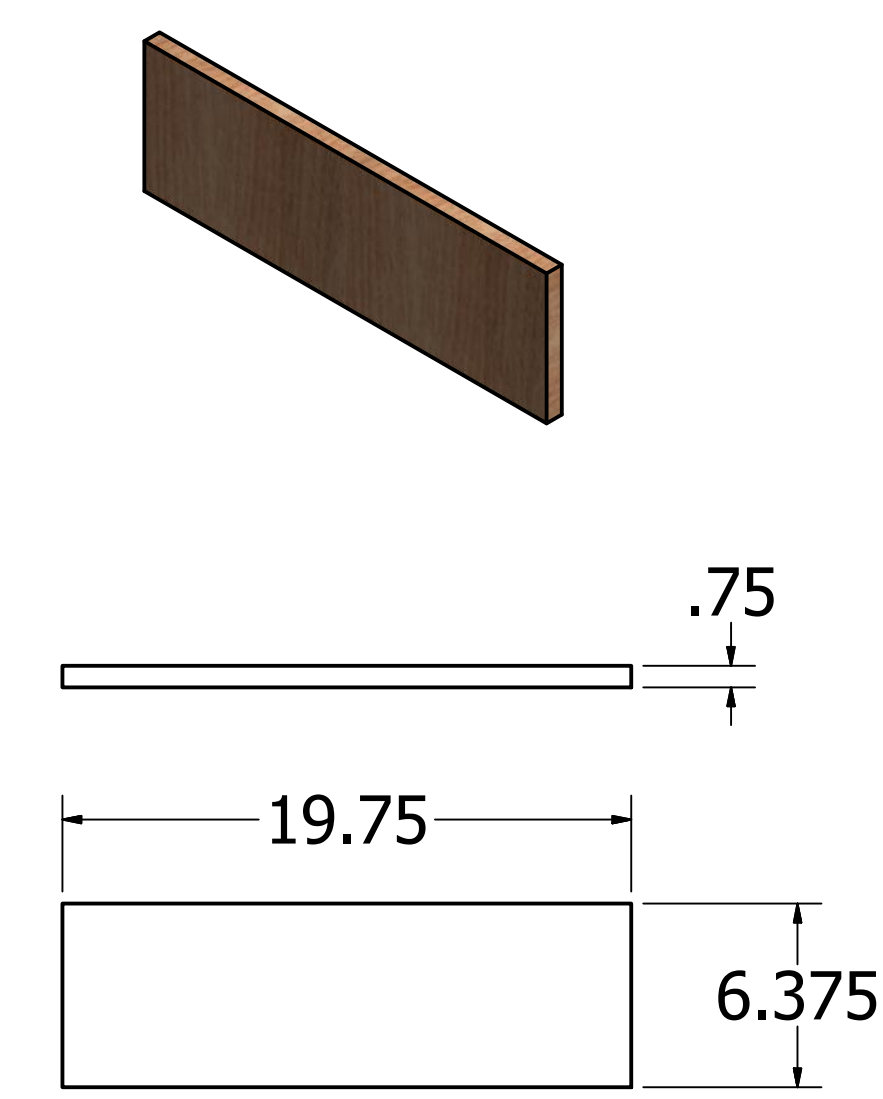

BACK & SHELF PARTITIONS

Kevin Culver	1/18/2019	https://kevswoodworks.com MyBenchTime@gmail.com		
		TITLE		
		Utility Quilting Cabinet		
		SIZE	DWG NO	REV
		D		
		SCALE	.15	
		SHEET 9 OF 12