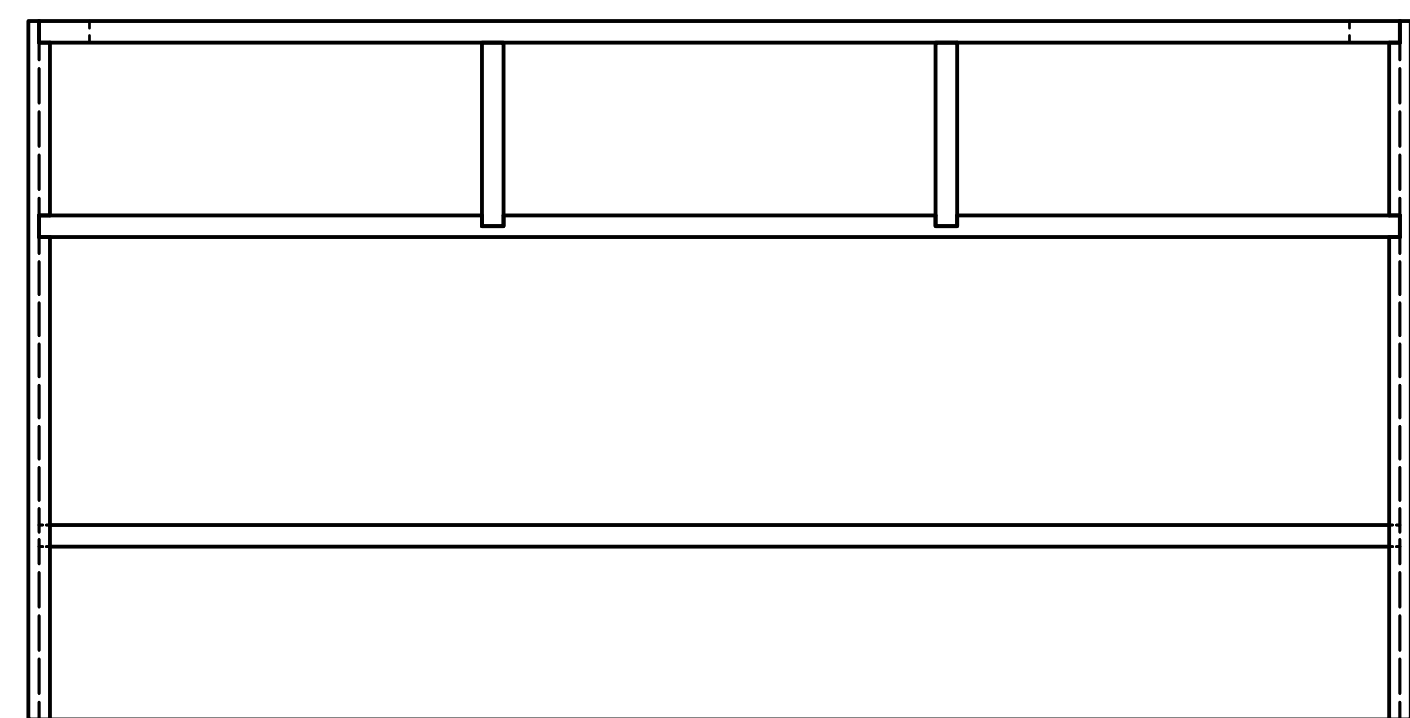

SECTION A-A
SCALE .15

SECTION B-B
SCALE .15

Kevin Culver	1/18/2019	https://kevswoodworks.com MyBenchTime@gmail.com		
		TITLE Utility Quilting Cabinet		
		SIZE D	DWG NO	REV
		SCALE .15	SHEET 3 OF 12	

TOP

Kevin Culver	1/18/2019	https://kevswoodworks.com MyBenchTime@gmail.com		
		TITLE Utility Quilting Cabinet		
		SIZE D	DWG NO	REV
		SCALE .15	SHEET 4 OF 12	