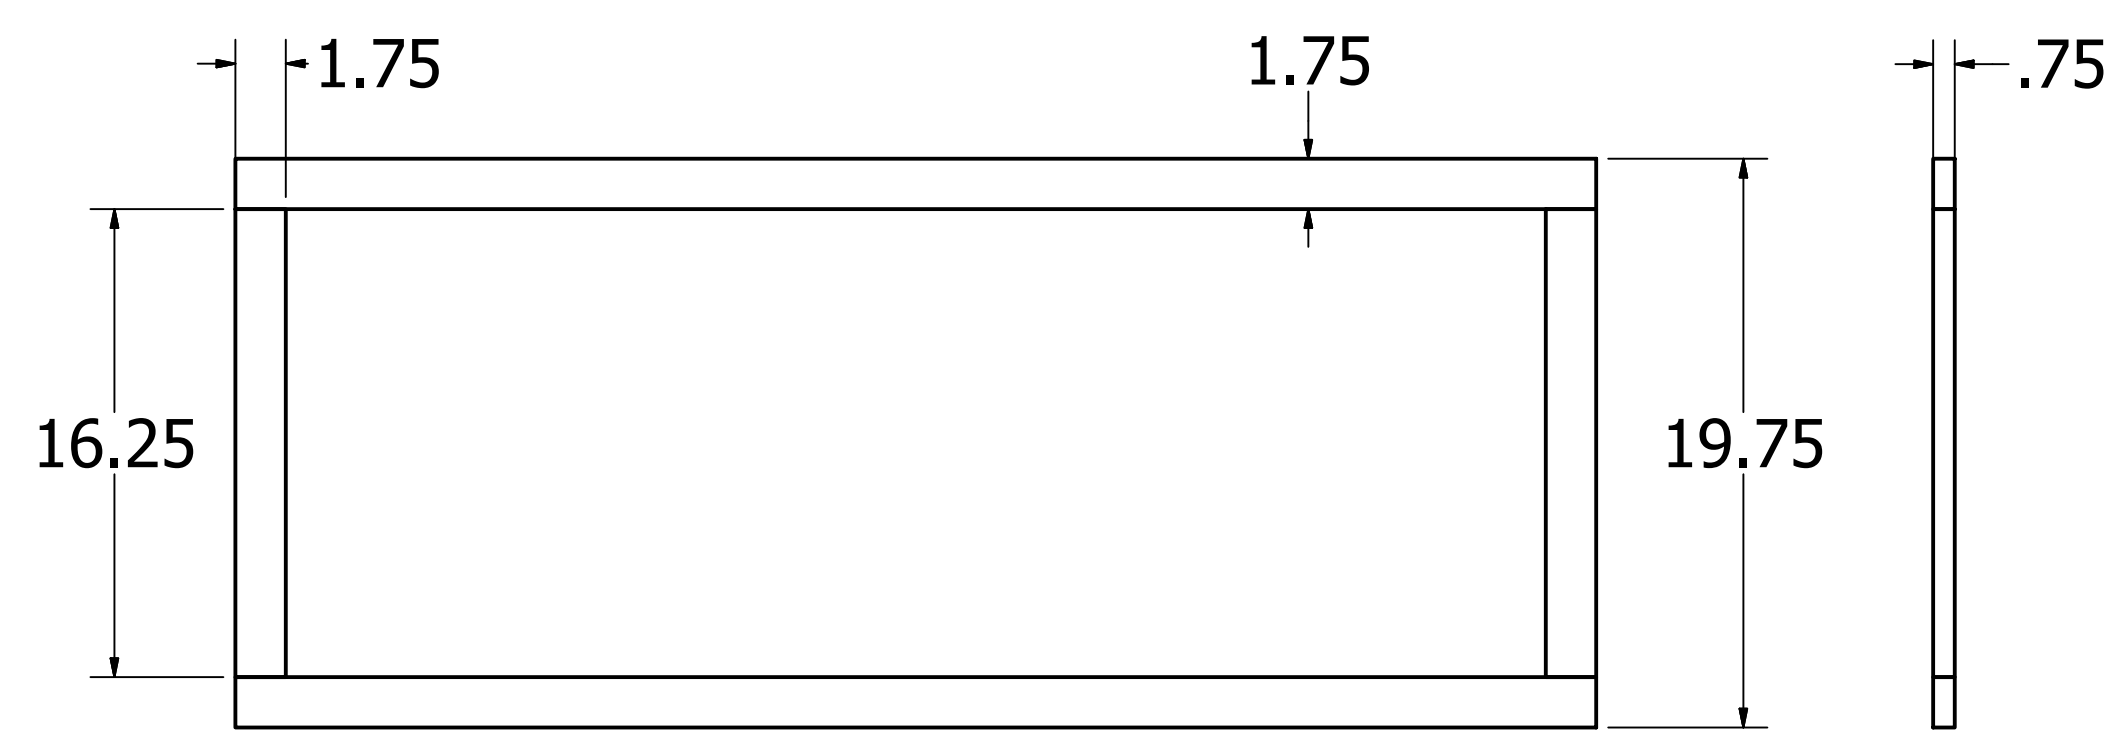

UPPER FRAME

Kevin Culver	1/18/2019	https://kevswoodworks.com MyBenchTime@gmail.com		
		TITLE		
		Utility Quilting Cabinet		
		SIZE	DWG NO	REV
		D		
		SCALE	.15	
		SHEET 8 OF 12