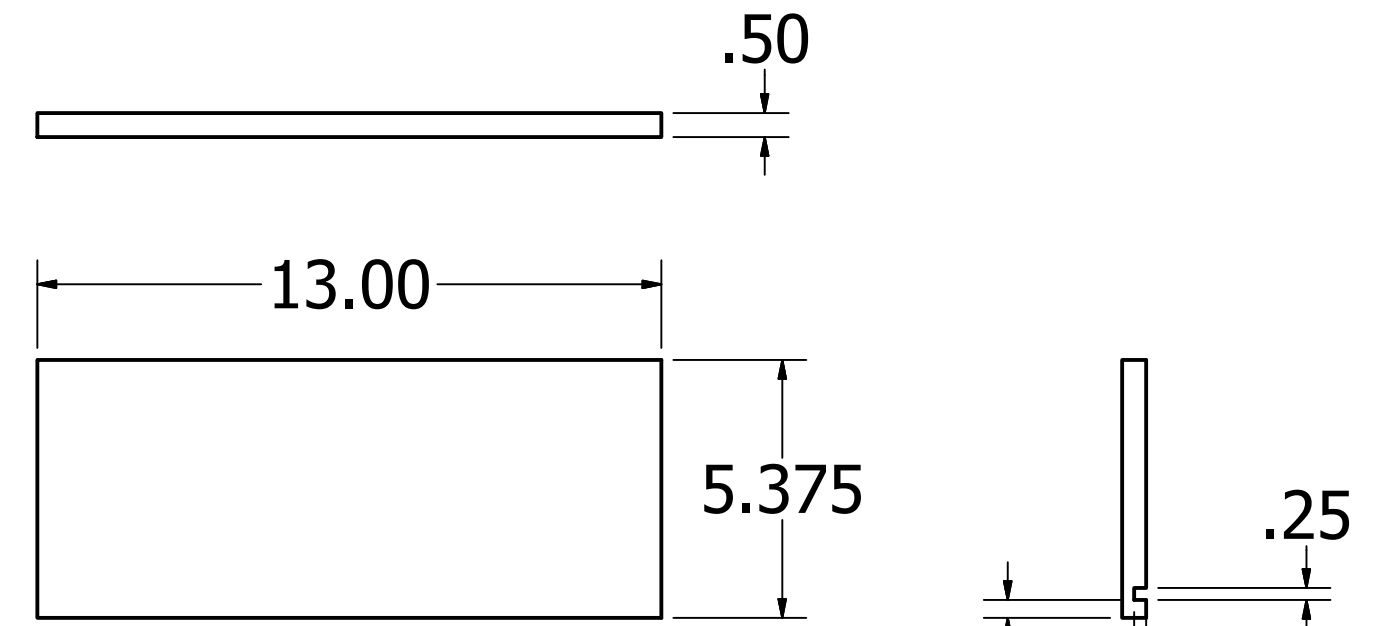

Front

DRAWER PARTS

Kevin Culver	1/18/2019	https://kevswoodworks.com MyBenchTime@gmail.com		
		TITLE Utility Quilting Cabinet		
		SIZE D	DWG NO	REV
		SCALE .25	SHEET 10 OF 12