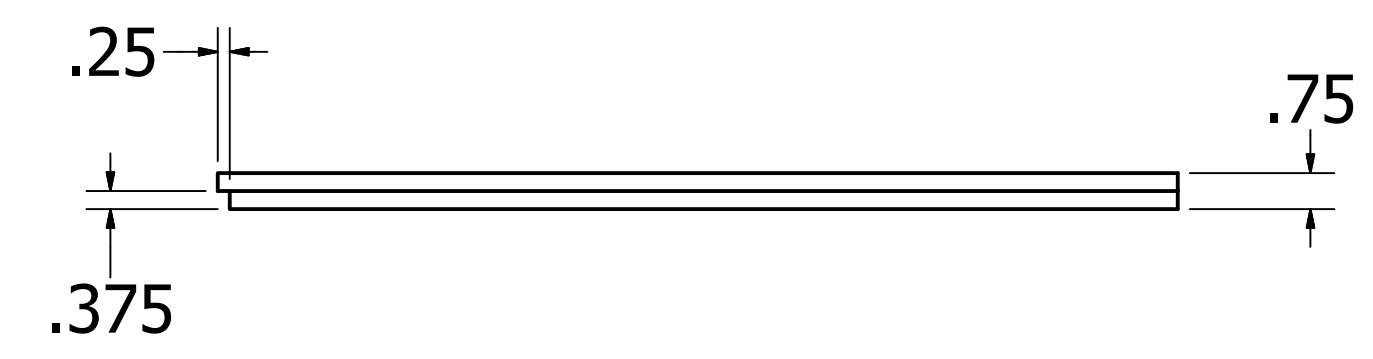

SECTION A-A
SCALE .15

SECTION B-B
SCALE .15

Kevin Culver	1/18/2019	https://kevswoodworks.com MyBenchTime@gmail.com		
		TITLE Utility Quilting Cabinet		
		SIZE D	DWG NO	REV
		SCALE .15	SHEET 3 OF 12	

TOP

Kevin Culver	1/18/2019	https://kevswoodworks.com MyBenchTime@gmail.com		
		TITLE Utility Quilting Cabinet		
		SIZE D	DWG NO	REV
		SCALE .15	SHEET 4 OF 12	

A

SIDE (MIRROR OTHER)

Kevin Culver	1/18/2019	https://kevswoodworks.com MyBenchTime@gmail.com		
		TITLE Utility Quilting Cabinet		
		SIZE D	DWG NO	REV
		SCALE .25	SHEET 5 OF 12	

8 | 7 | 6 | 5 | 4 | 3 | 2 | 1