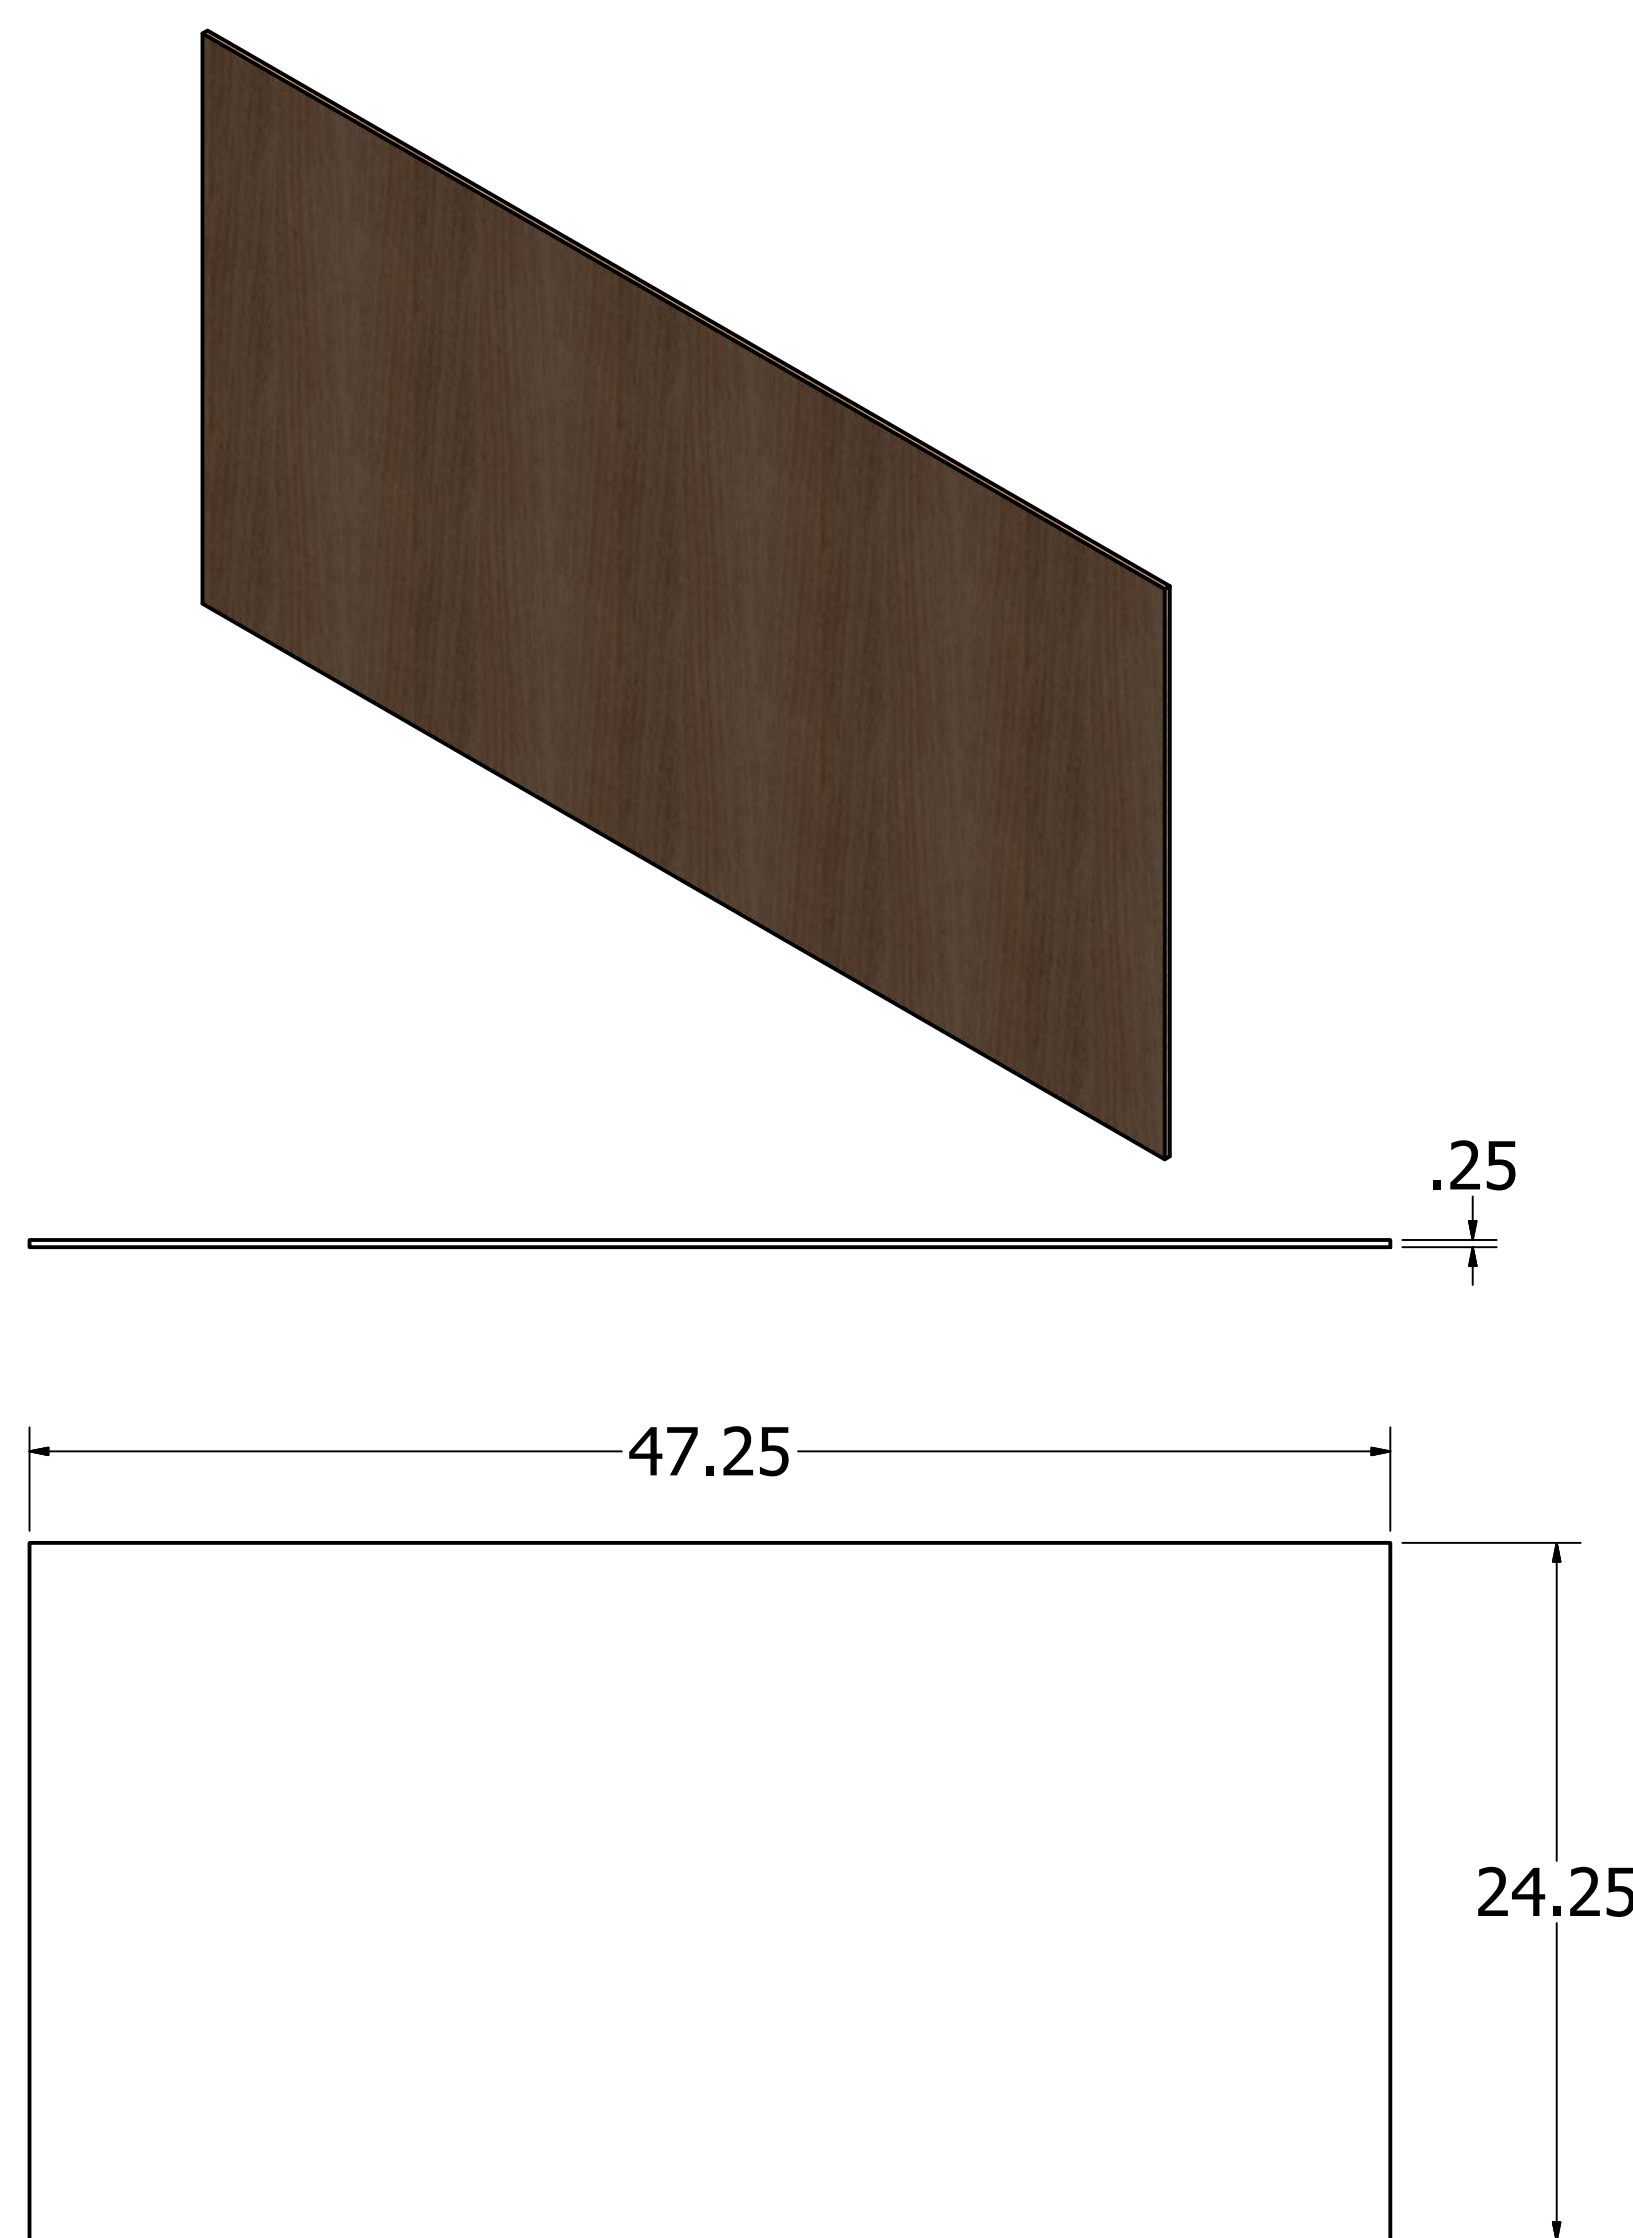

BACK & SHELF PARTITIONS

Kevin Culver	1/18/2019	https://kevswoodworks.com MyBenchTime@gmail.com		
		TITLE		
		Utility Quilting Cabinet		
		SIZE	DWG NO	REV
		D		
		SCALE	.15	
		SHEET 9 OF 12