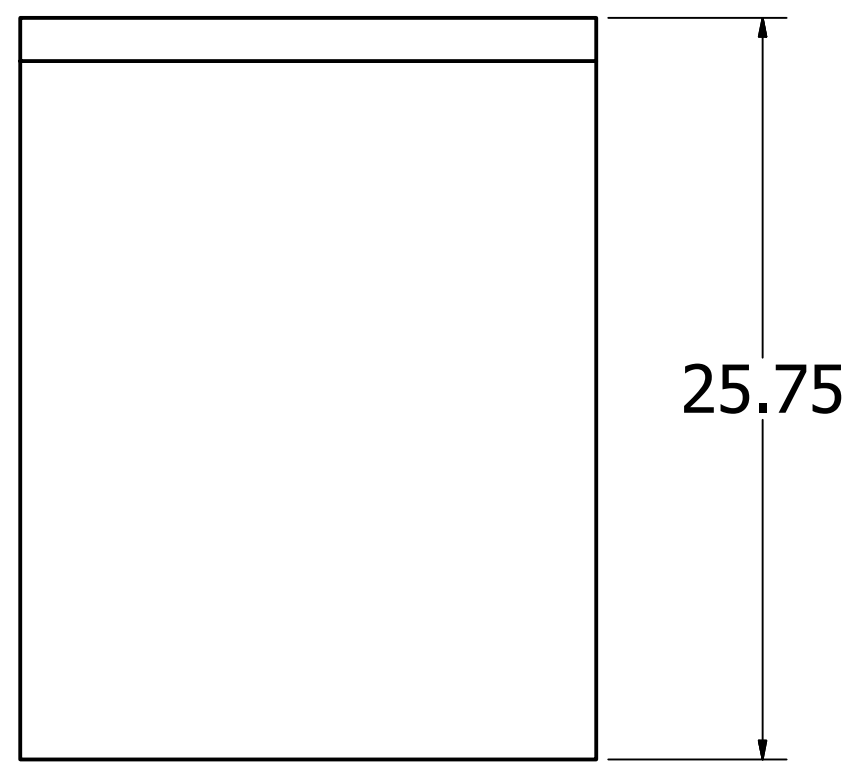

Kevin Culver	1/18/2019	https://kevswoodworks.com MyBenchTime@gmail.com		
		TITLE		
		Utility Quilting Cabinet		
		SIZE	DWG NO	REV
		D		
		SCALE	.15	
		SHEET 2 OF 12