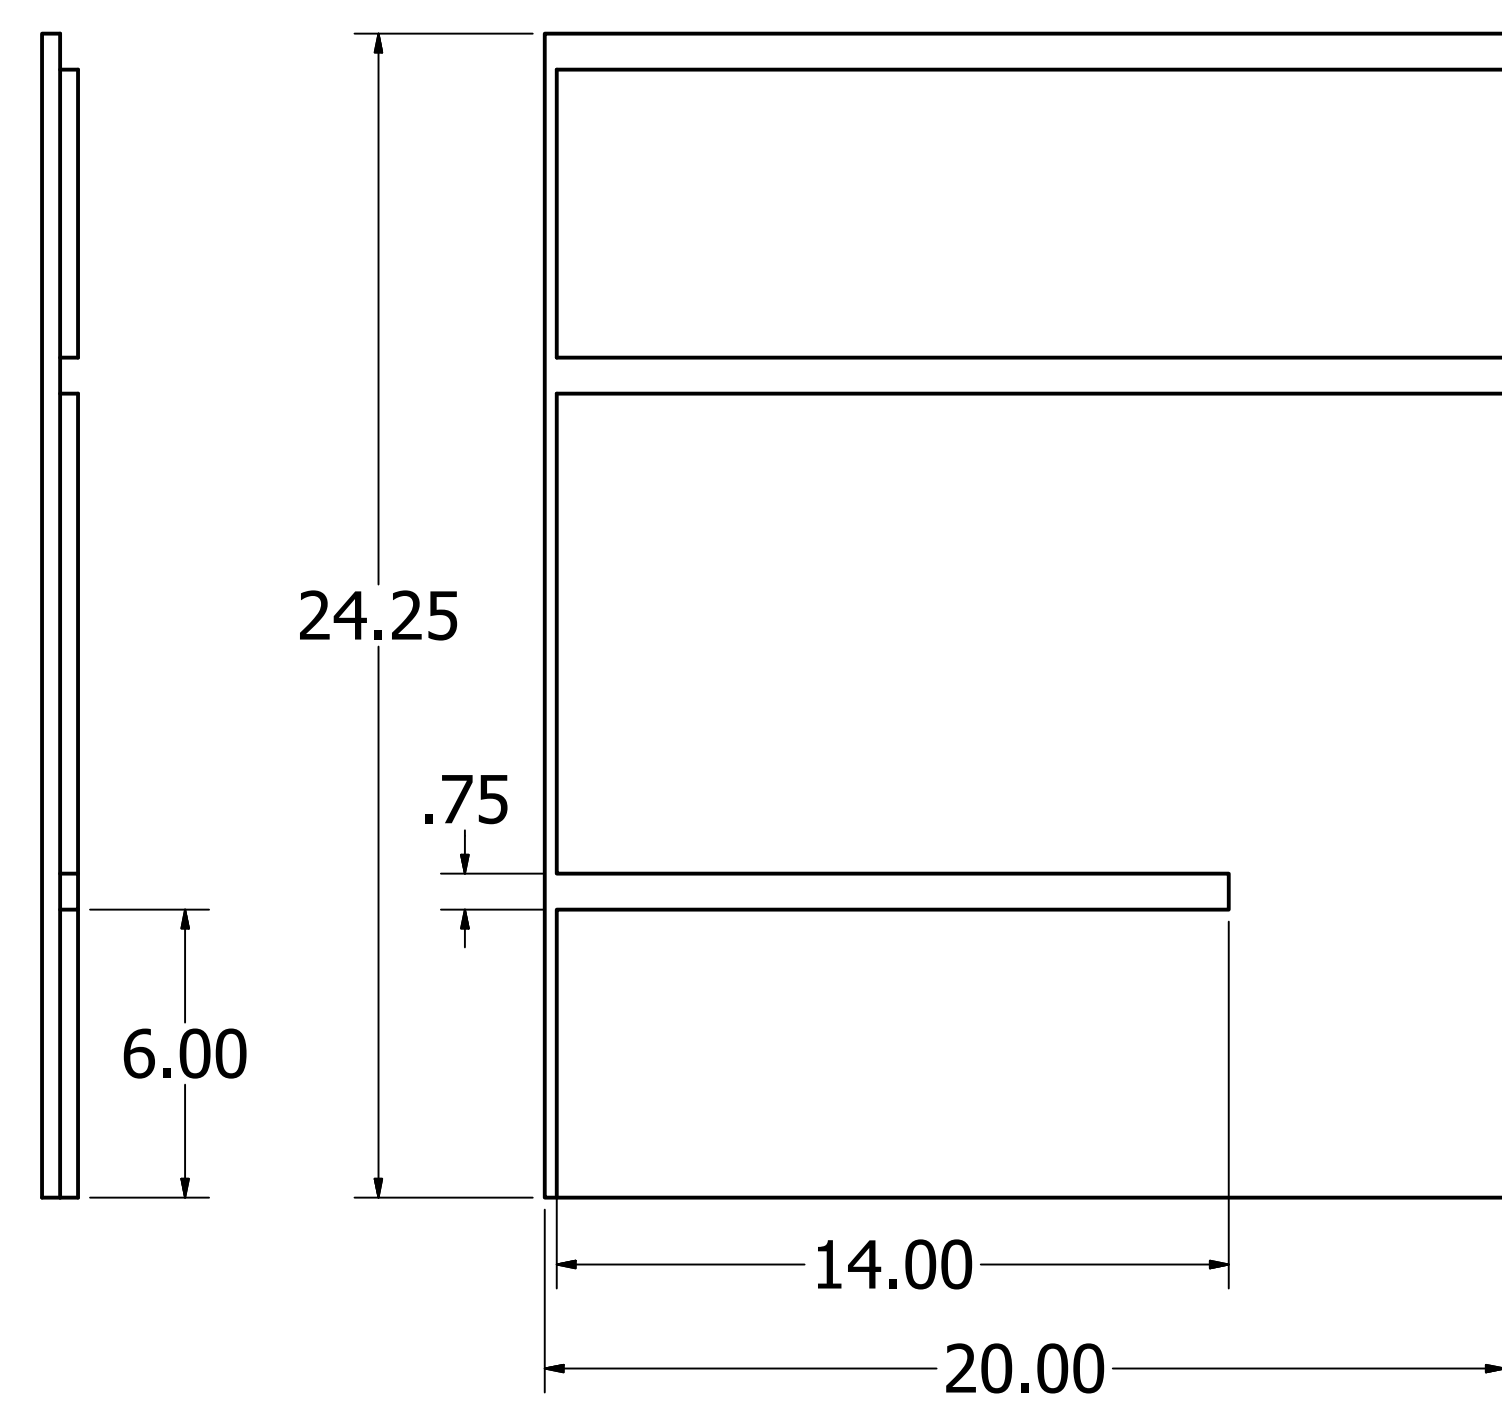

A

SIDE (MIRROR OTHER)

Kevin Culver	1/18/2019	https://kevswoodworks.com MyBenchTime@gmail.com		
		TITLE Utility Quilting Cabinet		
		SIZE D	DWG NO	REV
		SCALE .25	SHEET 5 OF 12	

8 | 7 | 6 | 5 | 4 | 3 | 2 | 1