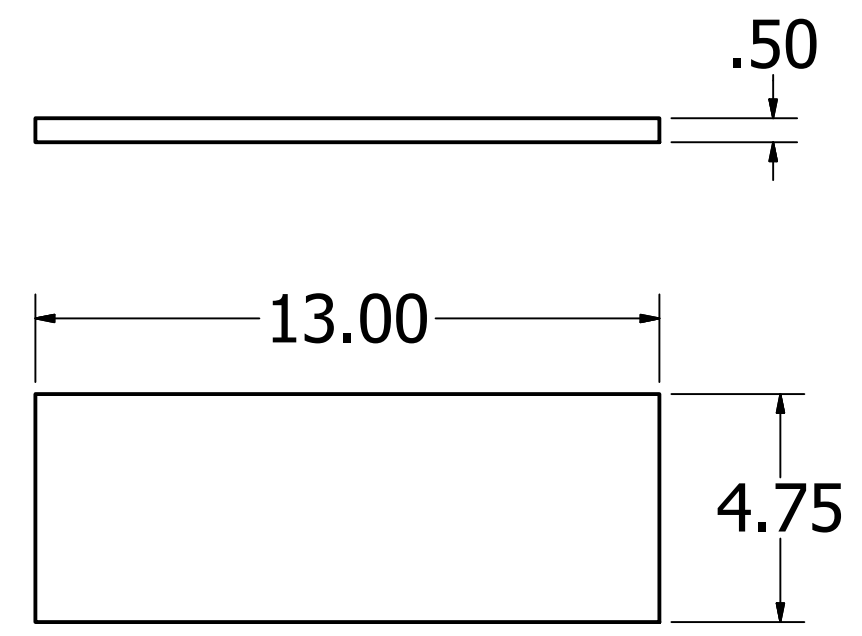

Kevin Culver	1/18/2019	https://kevswoodworks.com MyBenchTime@gmail.com		
		TITLE		
		Utility Quilting Cabinet		
		SIZE	DWG NO	REV
		D		
		SCALE	.15	
		SHEET 9 OF 12		

Side (x2)

Front

Bottom

Back

Drawer Front