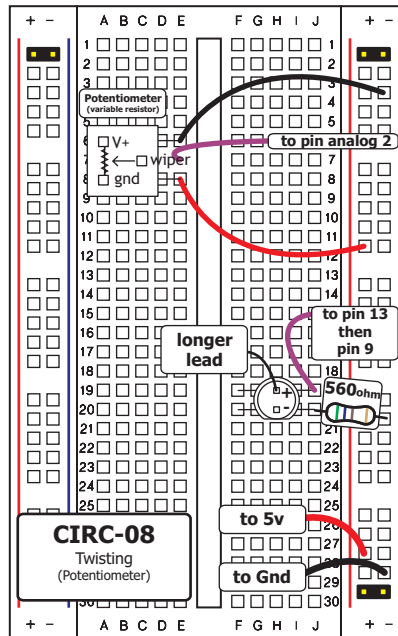

CIRC-08 Twisting (Potentiometer)

(<http://tinyurl.com/d7a9dw>)

Note: Breadboard dimensions vary between manufacturers so some adjustments may be necessary.