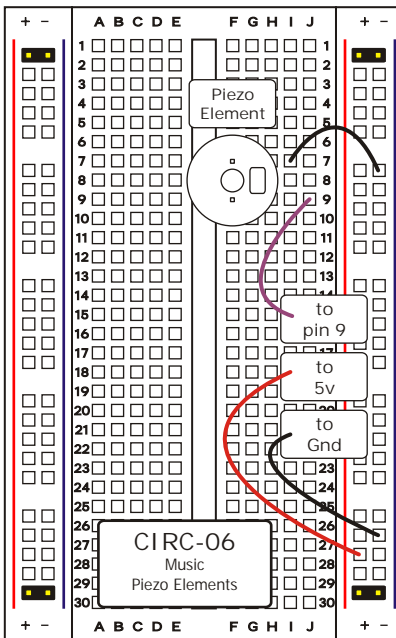

CIRC-06 Music (Piezo Elements)

(<http://tinyurl.com/creh36>)

Note: Breadboard dimensions vary between manufacturers so some adjustments may be necessary.