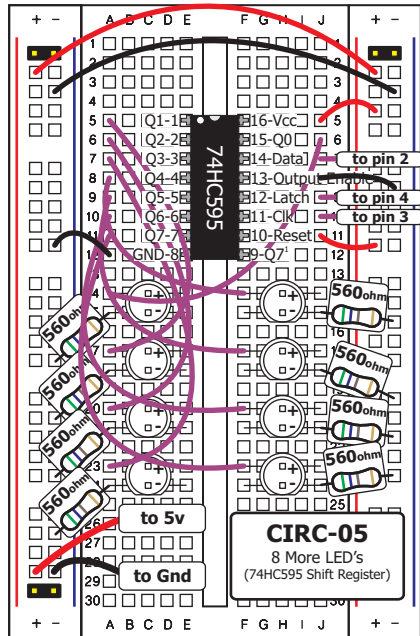

CIRC-05 8 More LED's (74HC595 Shift Register)

(<http://tinyurl.com/c92lau>)