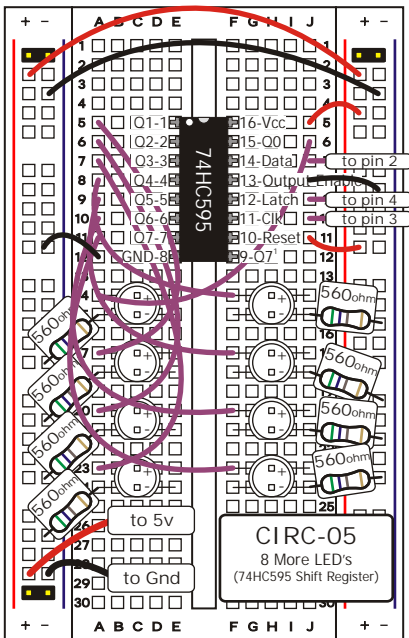

CIRC-05 8 More LED's (74HC595 Shift Register)

(<http://tinyurl.com/c92lau>)

Note: Breadboard dimensions vary between manufacturers so some adjustments may be necessary.