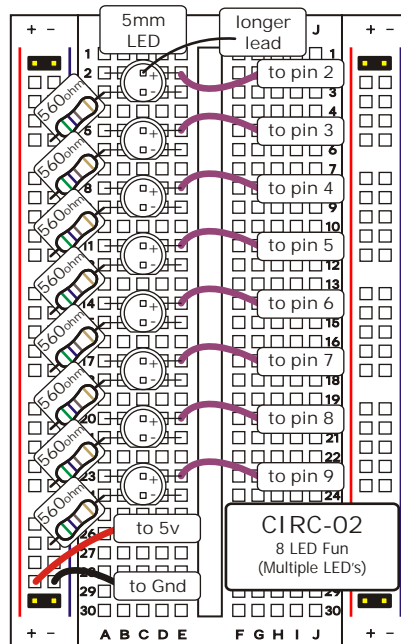

# CIRC-02 8 LED Fun (Multiple LED's)

(<http://tinyurl.com/d24ce7>)

Note: Breadboard dimensions vary between manufacturers so some adjustments may be necessary.