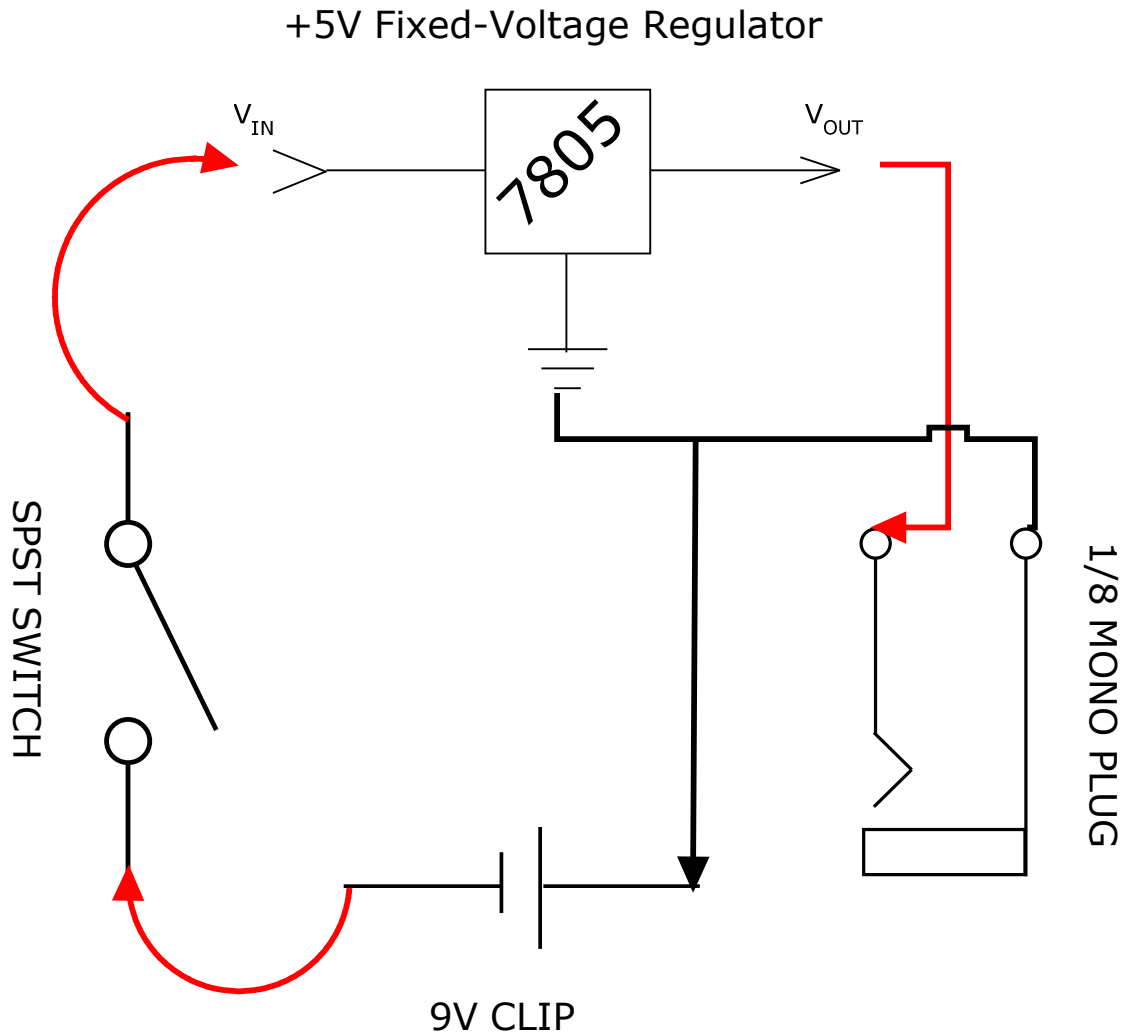

PSP 9V TO 5V CHARGER

1/8 MONO JACK