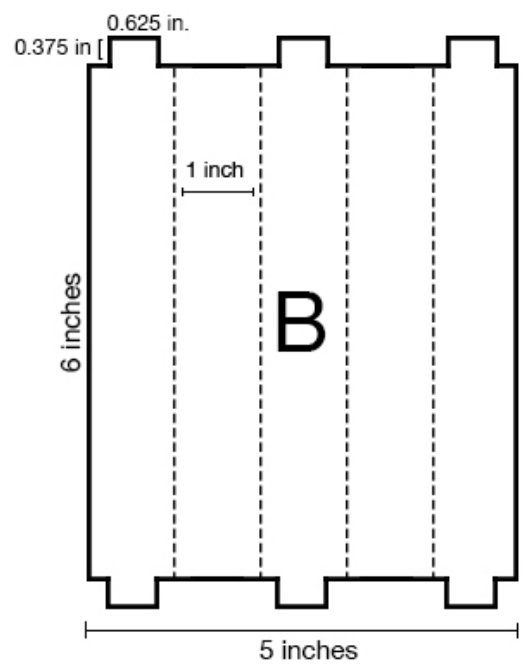

# CARDBOARD LAMP PATTERN

Diameter: 2.75 inches  
 Center hole: 5/8 in.  
 Slots: 0.625 in.

Diameter: 6.5 inches

Diameter: 6.5 inches  
Center hole: 5/8 in.  
Slots: 0.625 in.

Diameter: 6.5 inches  
Center hole: 5/8 in.  
Slots: 0.625 in