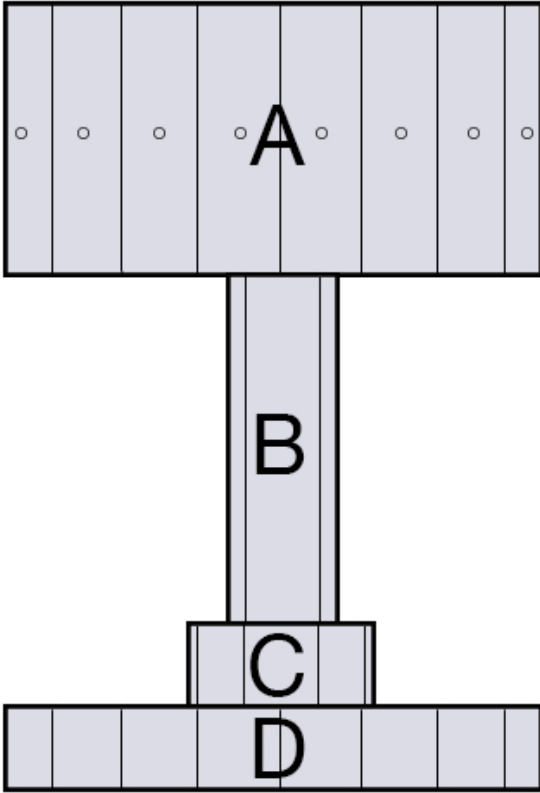

# CARDBOARD LAMP PATTERN

Diameter: 2.75 inches  
 Center hole: 5/8 in.  
 Slots: 0.625 in.

Diameter: 6.5 inches

Diameter: 6.5 inches  
Center hole: 5/8 in.  
Slots: 0.625 in.

Diameter: 6.5 inches  
Center hole: 5/8 in.  
Slots: 0.625 in