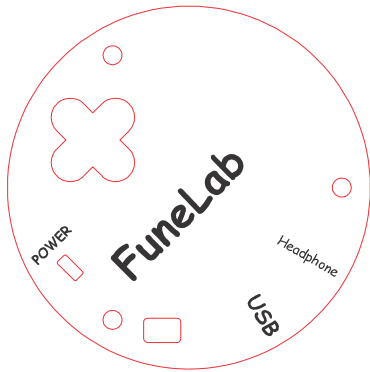

# Bluetooth Box acrylic case - Laser cut

Black 2mm

White opaque 2mm

Clear 5mm, 3mm