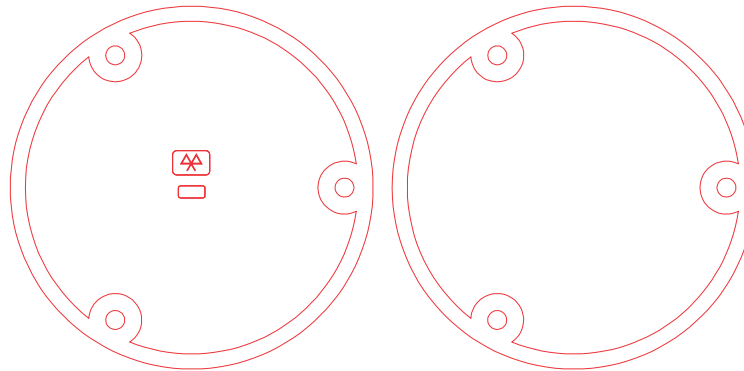

# Bluetooth Box acrylic case - Laser cut

Black 2mm

White opaque 2mm

Clear 5mm, 3mm