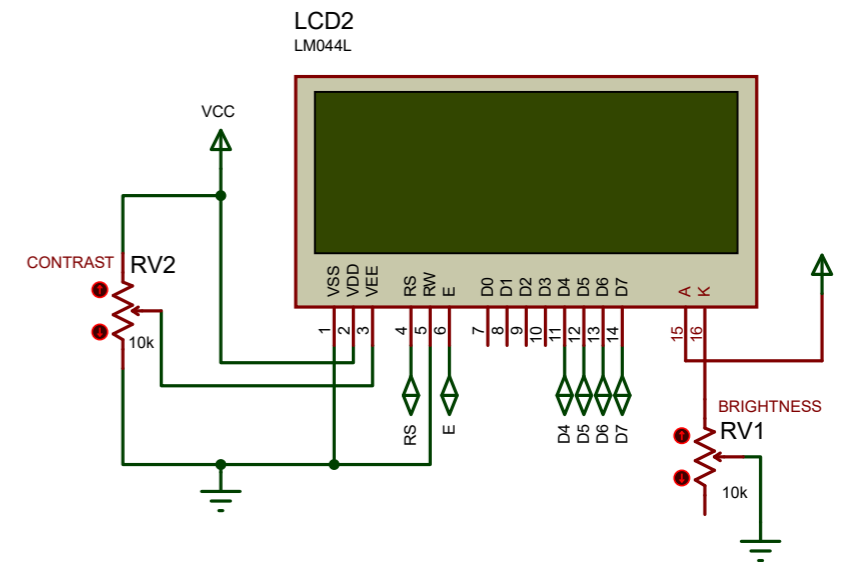

### MAIN SCALE BOARD

### SUB SCALE BOARD

### SCREEN BOARD

FILE NAME: <b>SCALES DISPLAY.pdsprj</b>	DATE: <b>27/07/2020</b>
DESIGN TITLE: <b>BEER SCALES</b>	PAGE: <b>1</b>
PATH: <b>G:\Projects\Beer Scales\Proteus\SCALES_DISPLAY.pdsprj</b>	BY: <b>G.PAYNE</b>
REV: <b>A</b>	TIME: <b>9:54:21 AM</b>