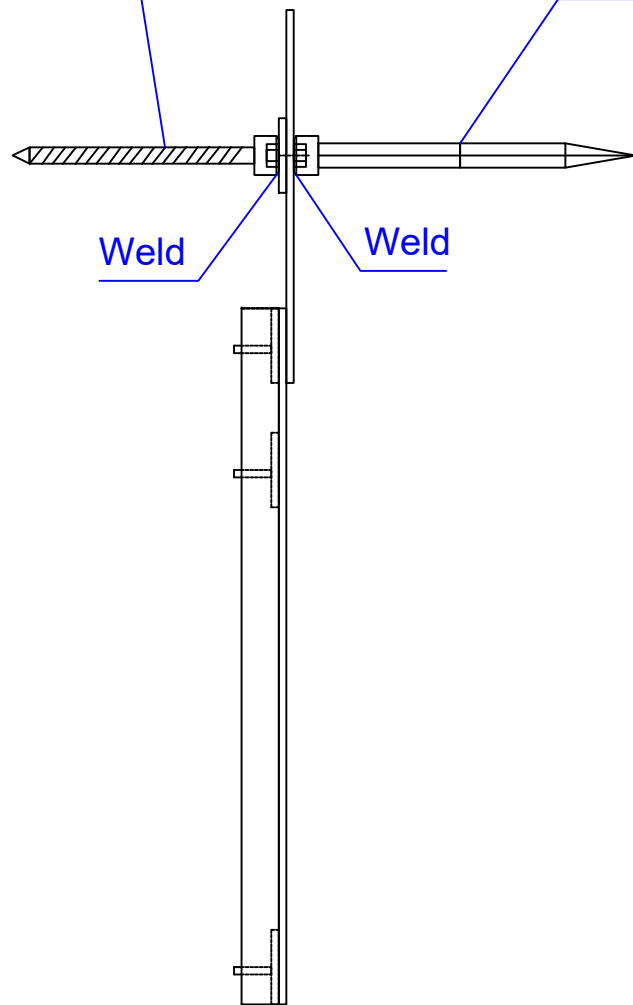

8mm hexhead screw

8mm bolt with
sharpened tip

8mm hexhead screw