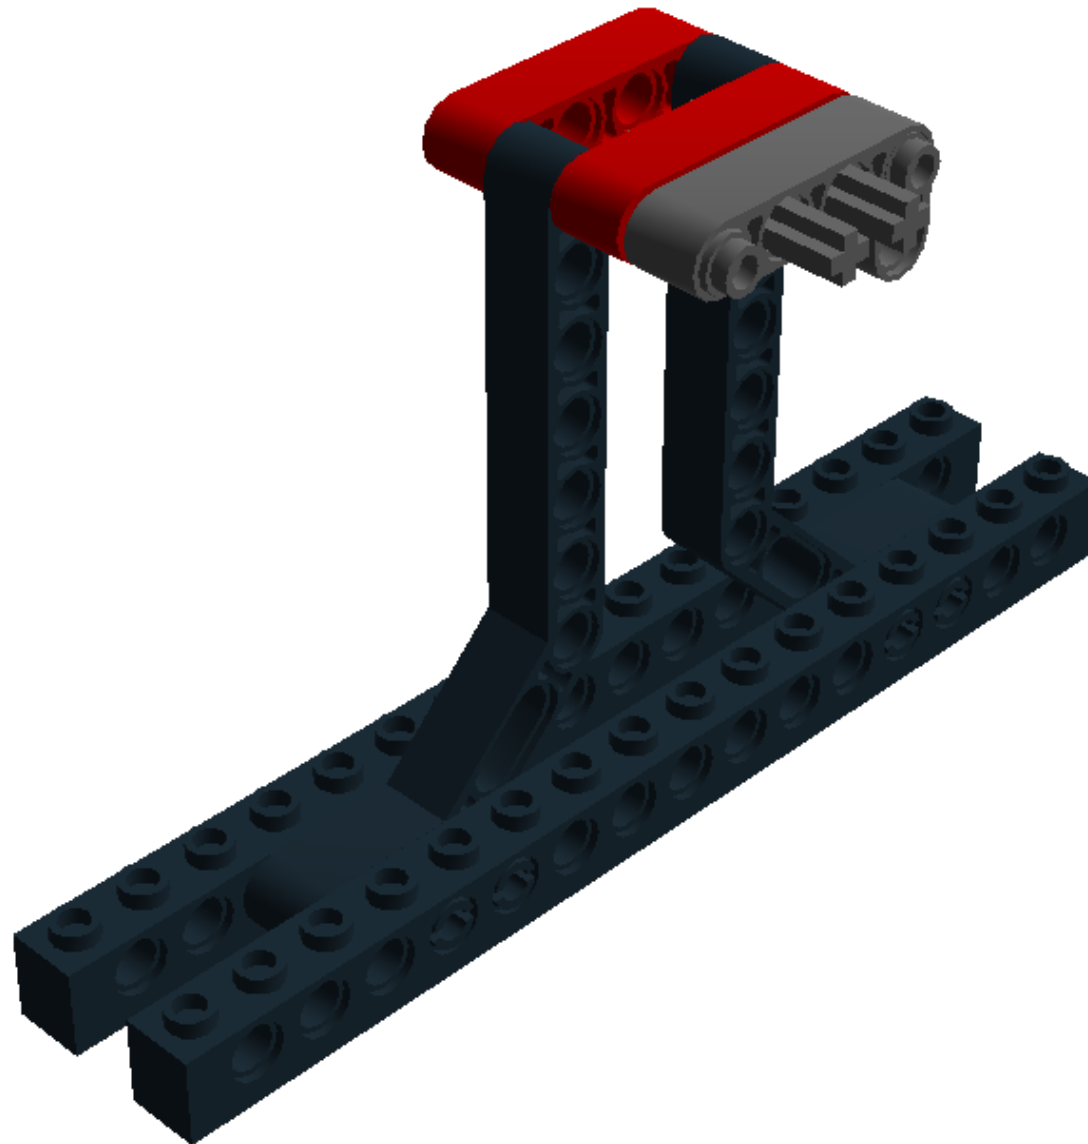

Model Name:  
base\_M4

Number of Bricks: 16

Step 1 of 5

1 x

1 x

Step 2 of 5

1 x

3 x

Step 3 of 5

1 x

1 x

Step 4 of 5

1 x

1 x

2 x

Step 5 of 5

1 x

1 x

2 x

2 x  370326 TECHNIC BRICK 1X16, Ø4,9  
- Black

1 x  4210667 TECHNIC ANG. BEAM 4X2  
90 DEG - Dark Stone Grey

2 x  4125200 TECHNIC ANG. BEAM 4X2  
90 DEG - Bright Red

2 x  4107578 DOUBLE ANGULAR BEAM  
3X7 45° - Black

5 x  655826 CONNECTOR PEG W.  
FRICTION 3M - Black

4 x  4211086 CROSSAXLE 3M WITH  
KNOB - Dark Stone Grey

© 2012 The LEGO Group. All rights reserved.  
Use of the LEGO Digital Designer html print tool, signifies your agreement to the terms of use.