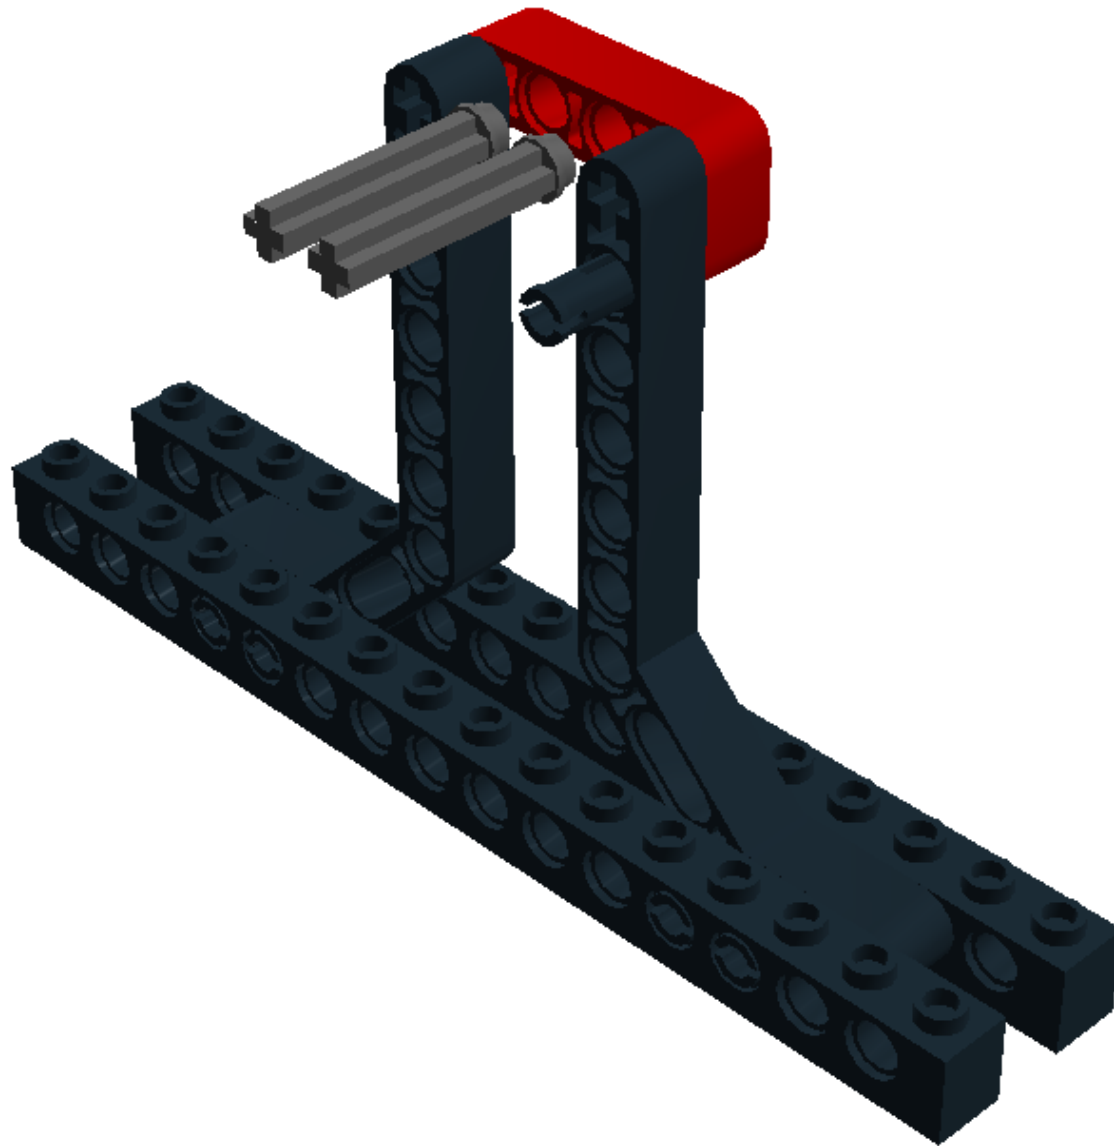

Model Name:  
base\_M4

Number of Bricks: 16

Step 1 of 5

1 x

1 x

Step 2 of 5

1 x

3 x

Step 3 of 5

1 x

1 x

Step 4 of 5

1 x

1 x

2 x

Step 5 of 5

1 x

1 x

2 x

2 x  370326 TECHNIC BRICK 1X16, Ø4,9  
- Black

1 x  4210667 TECHNIC ANG. BEAM 4X2  
90 DEG - Dark Stone Grey

2 x  4125200 TECHNIC ANG. BEAM 4X2  
90 DEG - Bright Red

2 x  4107578 DOUBLE ANGULAR BEAM  
3X7 45° - Black

5 x  655826 CONNECTOR PEG W.  
FRICTION 3M - Black

4 x  4211086 CROSSAXLE 3M WITH  
KNOB - Dark Stone Grey

© 2012 The LEGO Group. All rights reserved.  
Use of the LEGO Digital Designer html print tool, signifies your agreement to the terms of use.